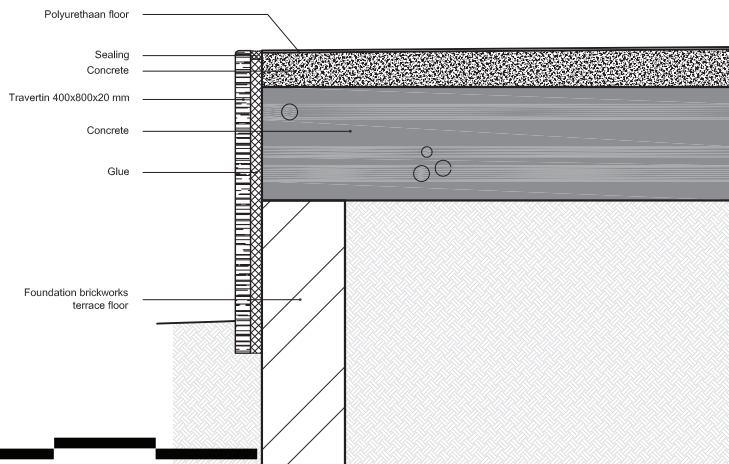

Detail: terrace roof edge and glas facade

Roof edge

Floor edge

0 100 200 500 mm

Glass in ceiling

Glass in floor

Navigator