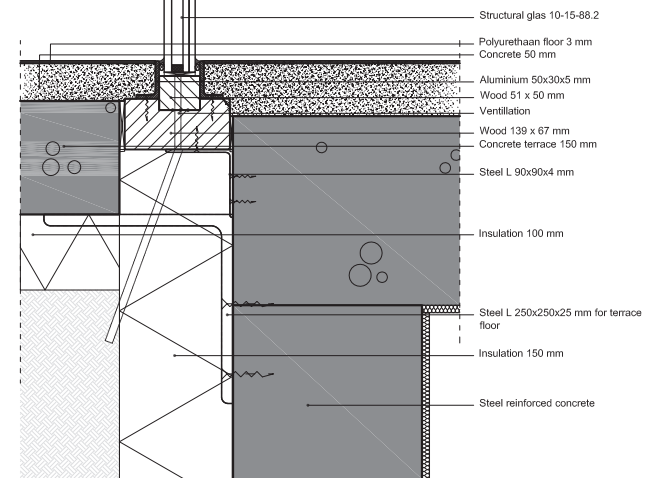

Detail: terrace roof edge and glas facade

Roof edge

Floor edge

0 100 200 500 mm

Glass in ceiling

Glass in floor

Navigator