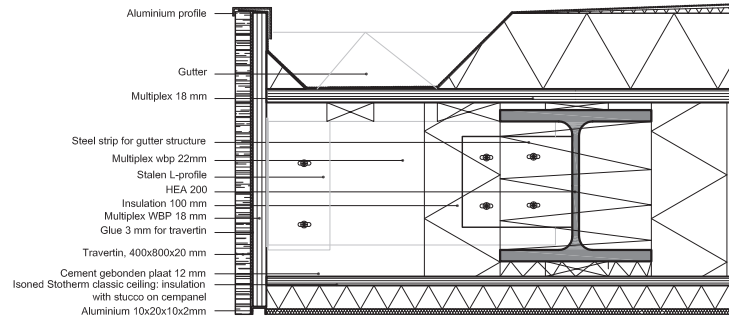

Detail: terrace roof edge and glas facade

Roof edge

Floor edge

0 100 200 500 mm

Glass in ceiling

Glass in floor

Navigator