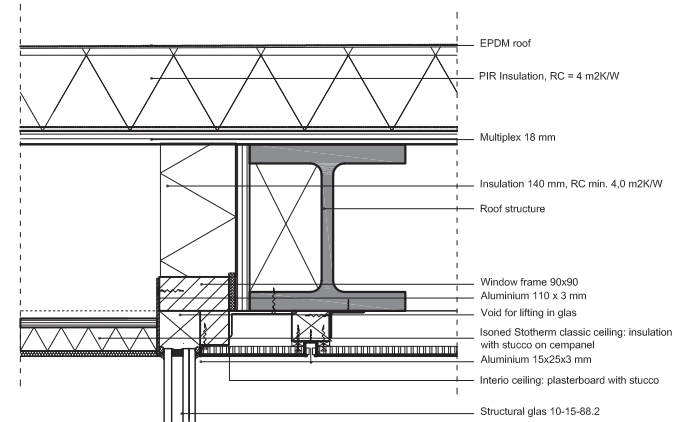

Detail: terrace roof edge and glas facade

Roof edge

Floor edge

0 100 200 500 mm

Glass in ceiling

Glass in floor

Navigator