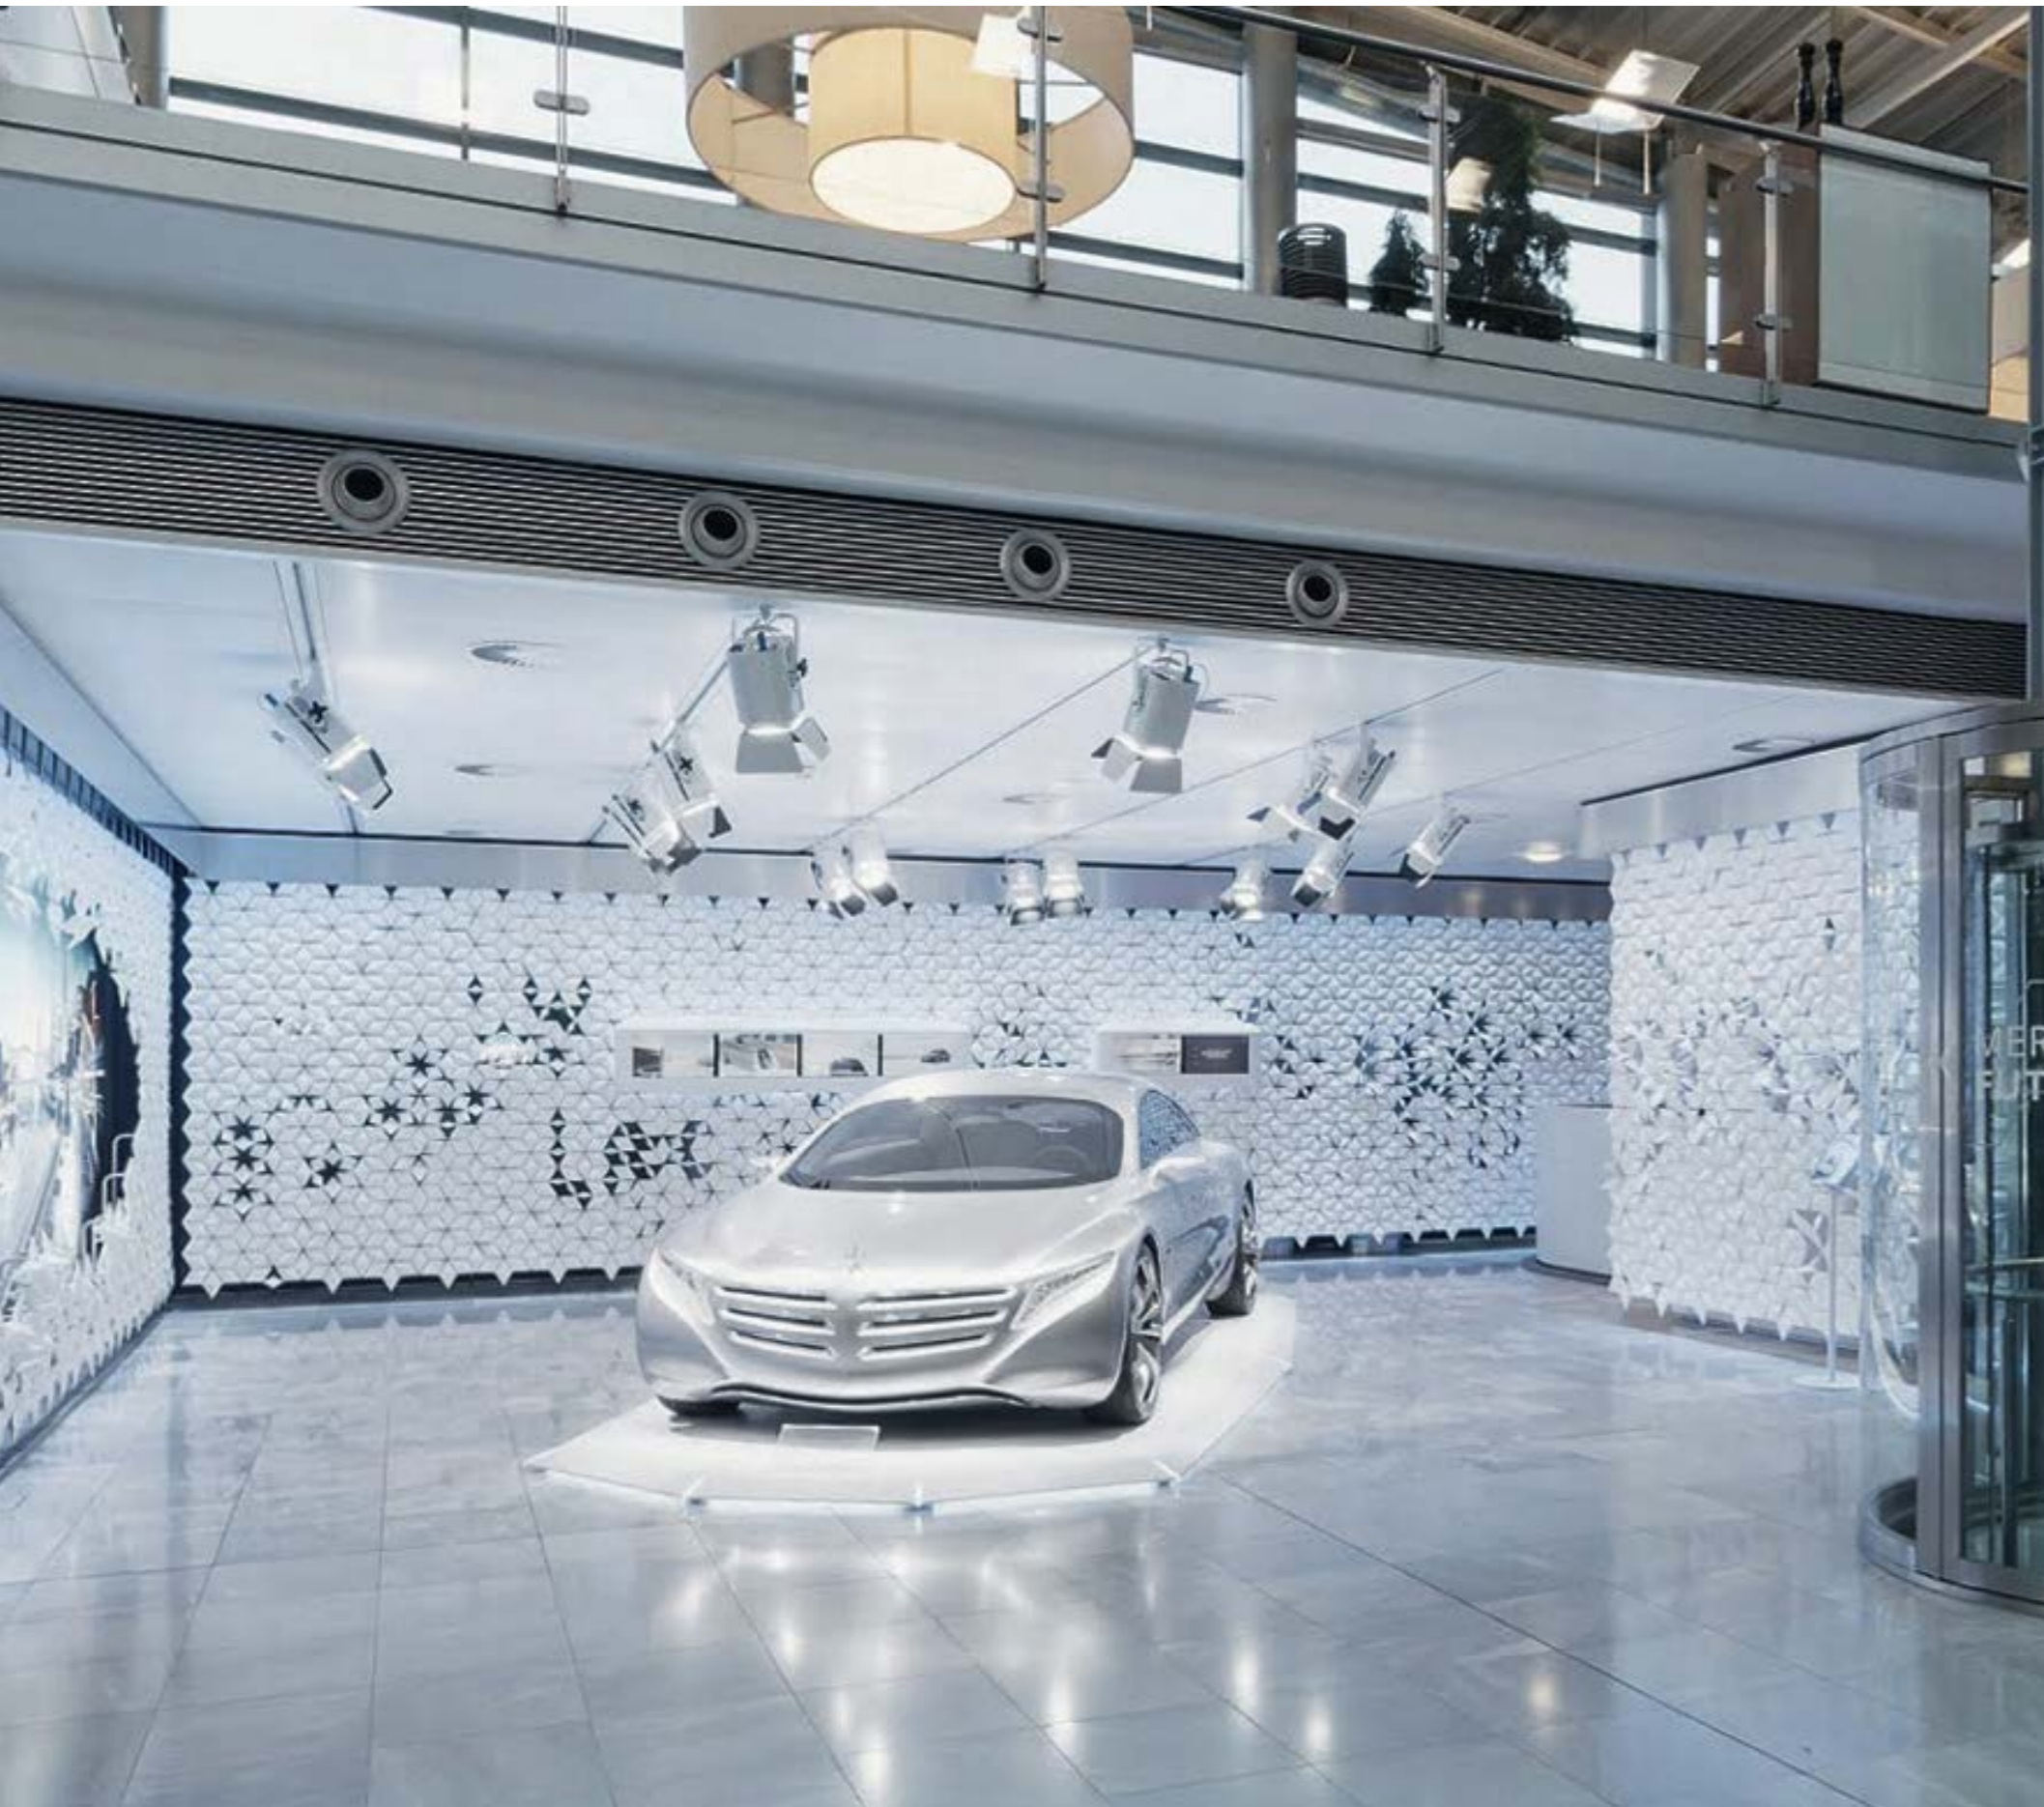

CUSTOM WALL PROJECT · MERCEDES BENZ MUSEUM BREMEN

Additional options

CUSTOM SCREEN COLORS

If our range of stock colors does not meet your requirements, we can supply almost any NCS or RAL color upon request.

Lead time **9 weeks**

Price **€ 690 for each color**

CUSTOM CEILING MOUNTS

We can supply different lengths and colors of ceiling mounts to meet your requirements.

Lead time **4 weeks**

Price **Upon request**

SLIDE AND DIVIDE!

Facet is also available with a suspended rail system, so that you can create a sliding divider. Use your own rail or our dedicated rail system. Download the sliding rail brochure at www.bloomming.com

HIGH CEILING?

If a ceiling is too high for effective use of our standard ceiling mounts, we have a discrete stainless-steel wire system to cope with even the highest ceiling. Download our ceiling mounting brochure at www.bloomming.com

CURVED WALL

Through using multiple small screens, you can create a large curved wall. Please contact us for details and specifications.

WALL SCREEN

It is a simple matter to create a wall covering through fixing the ceiling mounts to the wall instead of the ceiling.

LET IT STAND!

If you like our suspended room divider but you would love Facet even more if it was freestanding, please check out our Facet freestanding room divider at www.bloomming.com