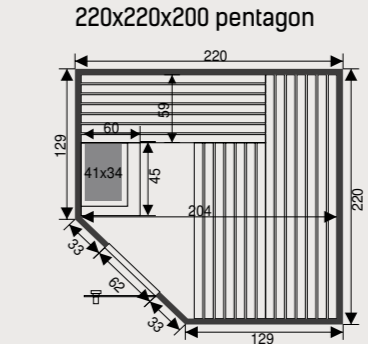

Chaleur sauna

Features

- Inside: Scandinavian pine 11 mm
- Outside: Scandinavian pine 11 mm
- Digital control
- 8 kW sauna oven
- Benches, backrests and oven protection grid in aspen
- Saunalamp
- Headrests, thermometer and saunaset
- Anti slip floor
- Natural stones optionally
- LED light optionally
- Biomat oven optionally
- Infrared heaters optionally