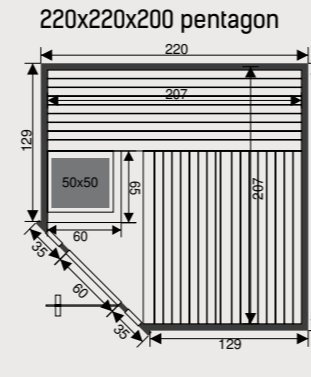

Disclosure sauna

Features

- Inside: cedar 12,5 mm
- Outside: cedar 12,5 mm
- Digital heat resistant control inside sauneroom
- Oven 9 kW
- Oven protection in cedar
- Anti slip floor
- Indirect light
- Headrests, thermometer, saunaset
- Tinted glass