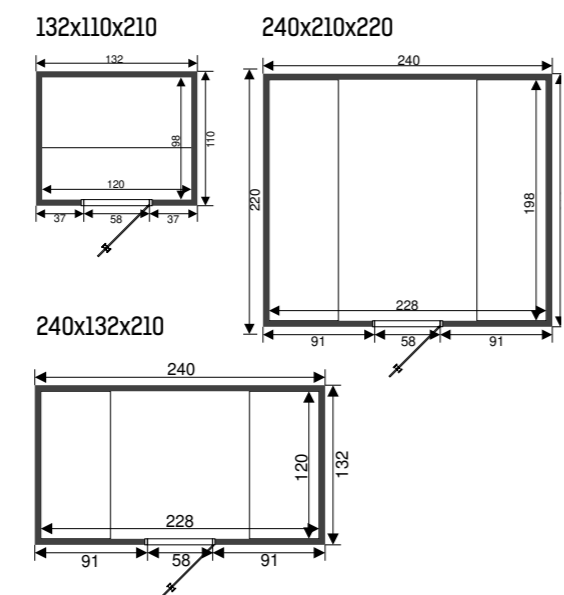

Chaleur hammam

Features

- Curved roof in polystyrene
- Walls and seats in 50 + 10 mm polystyrene hard-foam
- Steam generator incl. digital control and autodrain plastic steamcover
- Lighttherapy with LED illumination
- Door in aluminium frame
- Tiles as desired

Hammam de luxe

Features

- Curved roof in polystyrene
- Walls and seats in 50 + 10 mm polystyrene hard-foam with natural stones
- Steam generator 9 kW incl. digital control and aromapump
- Led starry sky
- Seamless front wall in clear safety glass incl. door and hinges