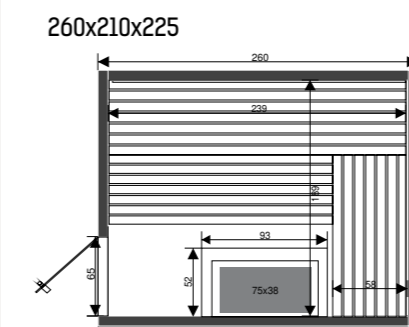

Esthetique (outdoor)

Features

- Inside: hemlock 11 mm
- Outside: untreated cedar 15 mm
- Digital heat resistant control inside sauneroom
- Sauna oven 15 kW
- Wooden door, extra insulated walls and roof
- Colour therapy: LED in tubes behind the back supports
- EPDM foil on the roof
- Benches, backrests and oven protection grid in hemlock
- Saunalamp
- Headrests, thermometer and saunaset
- Anti slip floor
- Natural stones optionally
- Biomat oven optionally