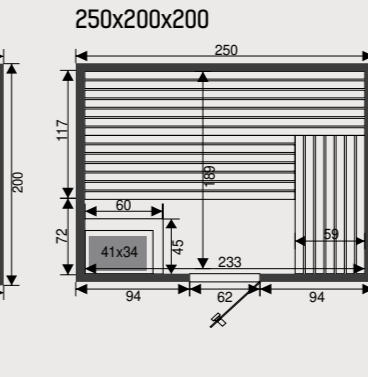

Chaleur sauna

Features

- Inside: Scandinavian pine 11 mm
- Outside: Scandinavian pine 11 mm
- Digital control
- 8 kW sauna oven
- Benches, backrests and oven protection grid in aspen
- Saunalamp
- Headrests, thermometer and saunaset
- Anti slip floor
- Natural stones optionally
- LED light optionally
- Biomat oven optionally
- Infrared heaters optionally