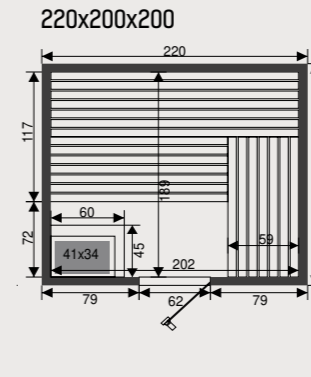

Chaleur sauna

Features

- Inside: Scandinavian pine 11 mm
- Outside: Scandinavian pine 11 mm
- Digital control
- 8 kW sauna oven
- Benches, backrests and oven protection grid in aspen
- Saunalamp
- Headrests, thermometer and saunaset
- Anti slip floor
- Natural stones optionally
- LED light optionally
- Biomat oven optionally
- Infrared heaters optionally