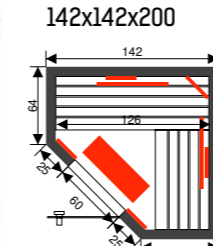

Chaleur infrared

Features

- Inside: Canadian red cedar 11 mm
- Outside: Scandinavian pine 11 mm
- Alpha dimmable control
- Quartz, magnesium or pannel heaters
- Natural stones optionally
- LED light optionally
- Music therapy optionally
- Glazed front optionally