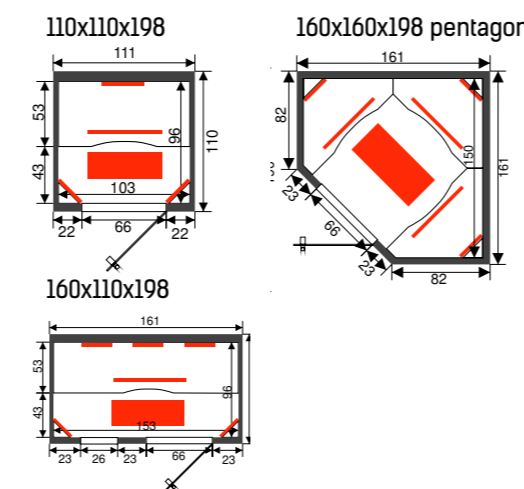

Intens infrared

Features

- Inside: cedar 11 mm
- Outside: MDF in colour by choice with full colour print
- Quartzheaters in high end aluminium casting
- IR Quartz Precision Control
- Led in tube
- iPod connection
- Ergonomic backrest