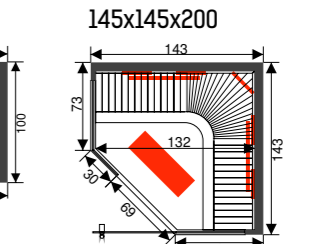

Chaleur de luxe infrared

Features

- Inside: cedar or hemlock 11 mm
- Outside: cedar or hemlock 11 mm
- Alpha dimmable control unit
- Front adjustable heaters
- Seamless front wall in clear safety glass incl. door and hinges
- LED starry sky: 75 startlights 2 mm, 8 startlights 6 mm incl. remote control
- Natural stone strips back wall: choice of 4 different types
- iPod connection and speakers
- Ergonomic backrests