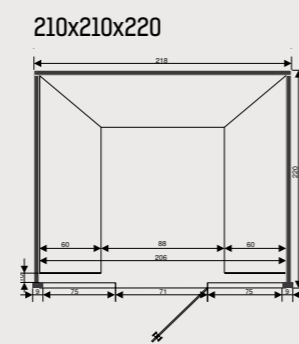

Hammam de luxe

Features

- Curved roof in polystyrene
- Walls and seats in 50 + 10 mm polystyrene hard-foam with natural stones
- Steam generator 9 kW incl. digital control and aromapump
- Led starry sky
- Seamless front wall in clear safety glass incl. door and hinges