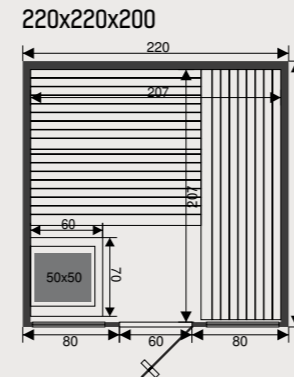

Disclosure sauna

Features

- Inside: cedar 12,5 mm
- Outside: cedar 12,5 mm
- Digital heat resistant control inside sauneroom
- Oven 9 kW
- Oven protection in cedar
- Anti slip floor
- Indirect light
- Headrests, thermometer, saunaset
- Tinted glass