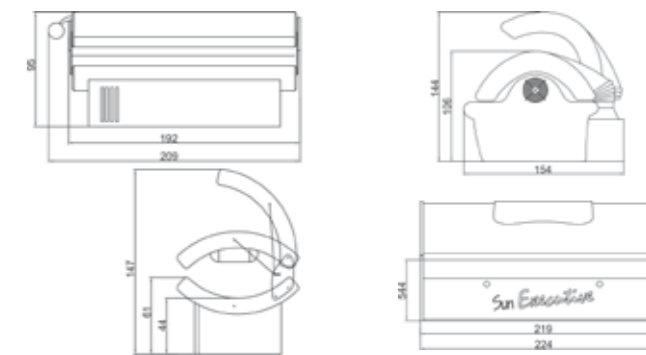

Sunbeds

Sunny Power

- ERS-tubes
- According to 0.3 W/m² legislation
- 12 different RAL-colours possible

Executive

- ERS-tubes
- According to 0.3 W/m² legislation
- Service waggon