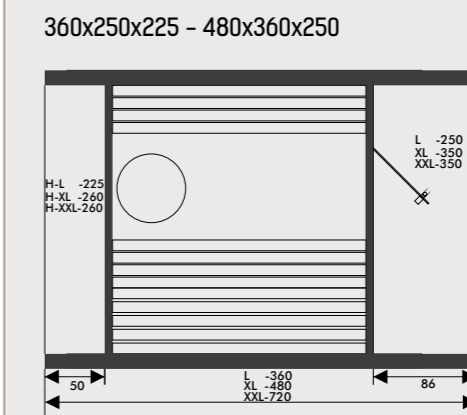

Eclipse & Eclipse XL (outdoor)

Features Eclipse

- Inside: hemlock or cedar incl. benches and headrests 11 mm
- Outside: plaster in any chosen colour on choice (synthetic concrete), other finishing upon request
- Back wall coated with rough salt bricks
- Triple glazed front in aluminium frame
- Wood-burning stove or electric oven
- Colour therapy glass tubes with LED installed behind the backrests and salt stones, incl. remote control