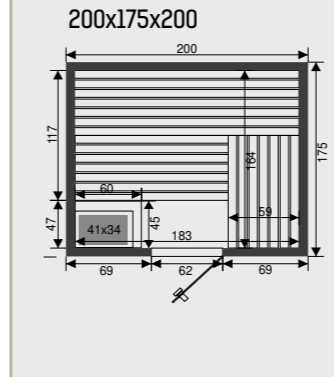

Chaleur sauna

Features

- Inside: Scandinavian pine 11 mm
- Outside: Scandinavian pine 11 mm
- Digital control
- 8 kW sauna oven
- Benches, backrests and oven protection grid in aspen
- Saunalamp
- Headrests, thermometer and saunaset
- Anti slip floor
- Natural stones optionally
- LED light optionally
- Biomat oven optionally
- Infrared heaters optionally