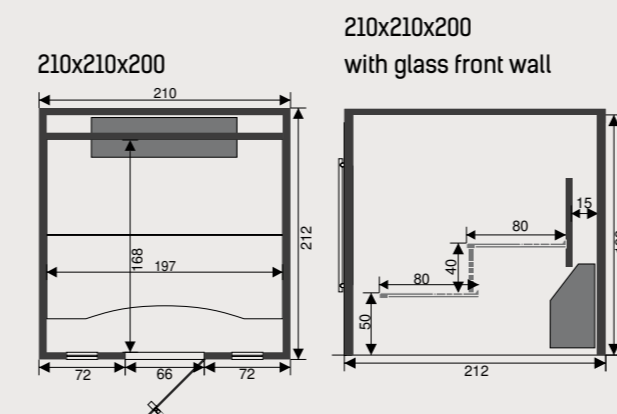

Intens sauna

Features

- Inside: cedar 11 mm
- Outside: MDF in colour by choice with full colour print
- digital heat resistant control inside sauneroom
- 12 kW oven under the bench
- extra wide ergonomic benches in ayous
- LED lights behind backrests
- Glass front optionally
- Salt stones optionally

Esthetique (outdoor)