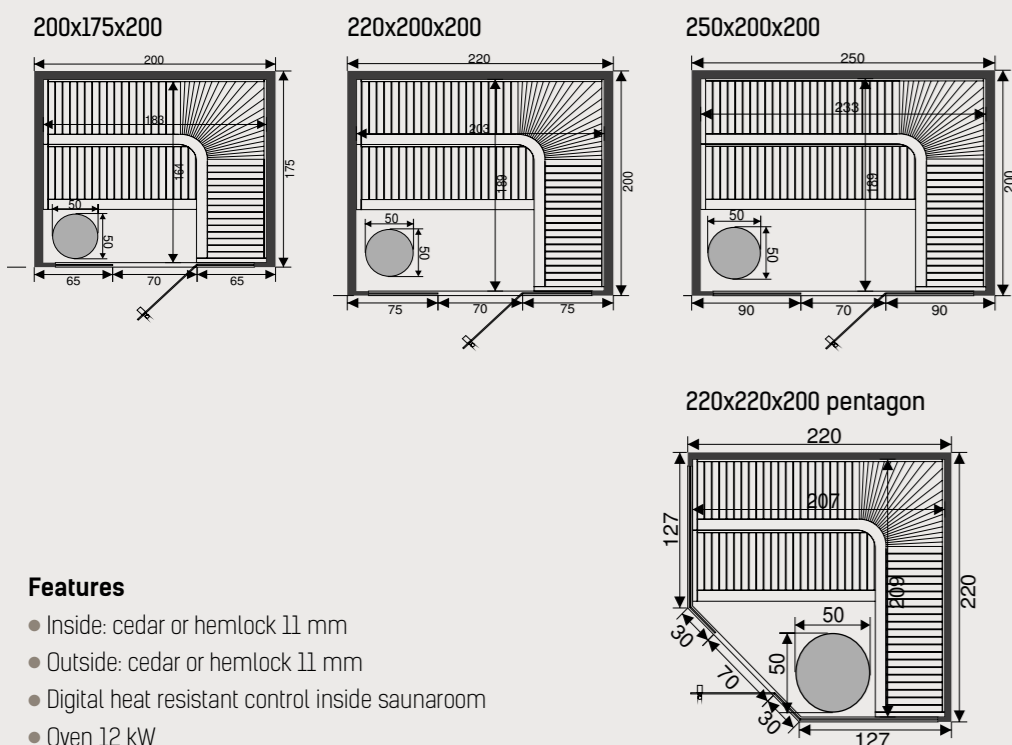

Chaleur de luxe sauna

Features

- Inside: cedar or hemlock 11 mm
- Outside: cedar or hemlock 11 mm
- Digital heat resistant control inside sauneroom
- Oven 12 kW
- Seamless front wall in clear safety glass incl. door and hinges
- LED starry sky: 150 starlights 2 mm, 15 starlights 4 mm, 8 starlights 6 mm incl. remote control
- Natural stone strips back wall: choice of 4 different types
- Speakerset Visatech
- Headrests, thermometer, saunaset