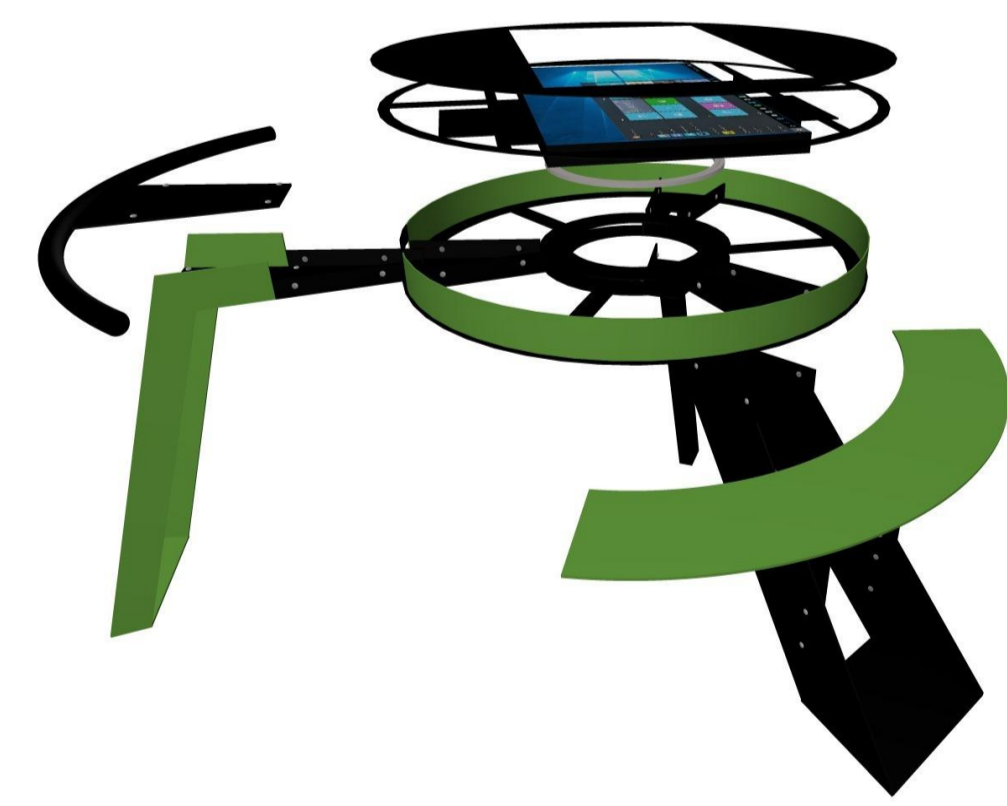

CORING

the core of meeting

- rotating table-top
- positions for up to 6 people
- plug&play PC connectivity
- detachable standing support
- exceptional touch system
- chemically strengthened glass
- unique design
- one-of-a-kind