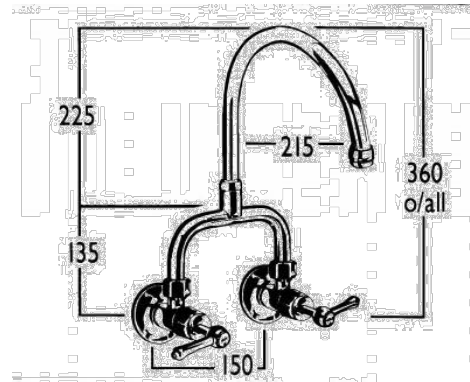

TAPWARE 2

RAW BRASS TAPWARE
(RAW BRASS - NO CHROME)
ROULETTE LEVER EXPOSED WALL SINK
SET W/ - U BREECH

SUPPLIER : CONSOLIDATED BRASS
CONTACT : (08) 8276 6766
COST : $804.40 INC GST
PRODUCT : RL9381RB
ROULETTE LEVER EXPOSED WALL SINK
SET W/ - U BREECH IN RAW BRASS

FOR CONSTRUCTION

H	12.11.18	FOR CONSTRUCTION
ISSUE	DATE	REVISION

SOLD@KLINGMATTWOODS.COM | 0421 848 462

PROJECT

THE RABBIT HOLE

CLIENT

**CORRINE SMITH &
AMARA JARRATT**

DRAWING NAME

FF&E

ADDRESS

**1/146 ABERCROMBIE ST
REDFERN**

SCALE SHOWN A3 JOB NO 0336

DATE 25.05.18 DRAWN MW

DRAWING NO ISSUE H

85