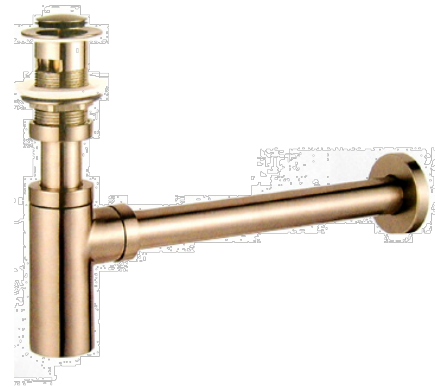

BOTTLE TRAP

RAW BRASS ROUND BOTTLE TRAP
(RAW BRASS - NO CHROME)

SUPPLIER : ASTRA WALKER
CONTACT : (02) 8838 5100
PRODUCT : A10.38 (RAW BRASS - NO CHROME)
COST : $358 + GST
LEAD TIME : 8 WEEKS