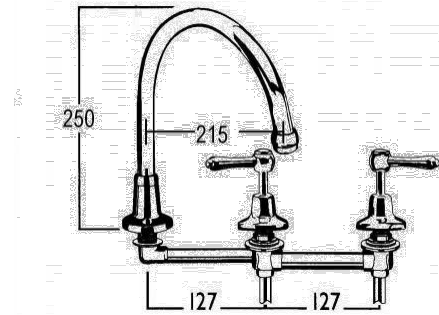

TAPWARE 1

RAW BRASS TAPWARE
(RAW BRASS - NO CHROME)
ROULETTE LEVER HOSTESS SINK SET
W/- SWIVEL GOOSENECK OUTLET

SUPPLIER : CONSOLIDATED BRASS
CONTACT : (08) 8276 6766
COST : $436.28 INC GST
PRODUCT : RL4614RB
ROULETTE LEVER HOSTESS SINK SET
W/- SWIVEL GOOSENECK OUTLET IN RAW BRASS