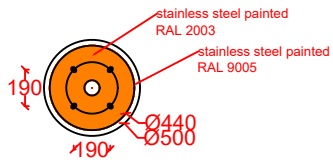

U-light

scale 1:100

Front view

Base plate view

Sketch view

Light element