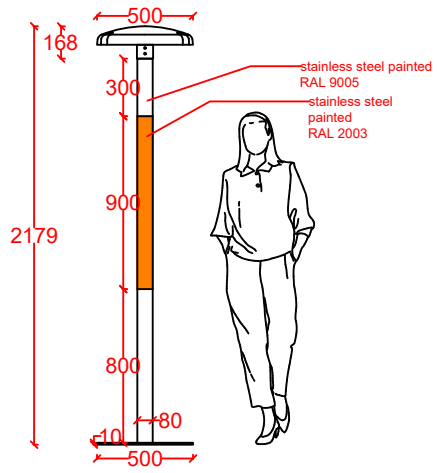

U-light

scale 1:100

Front view

Base plate view

Sketch view

Light element