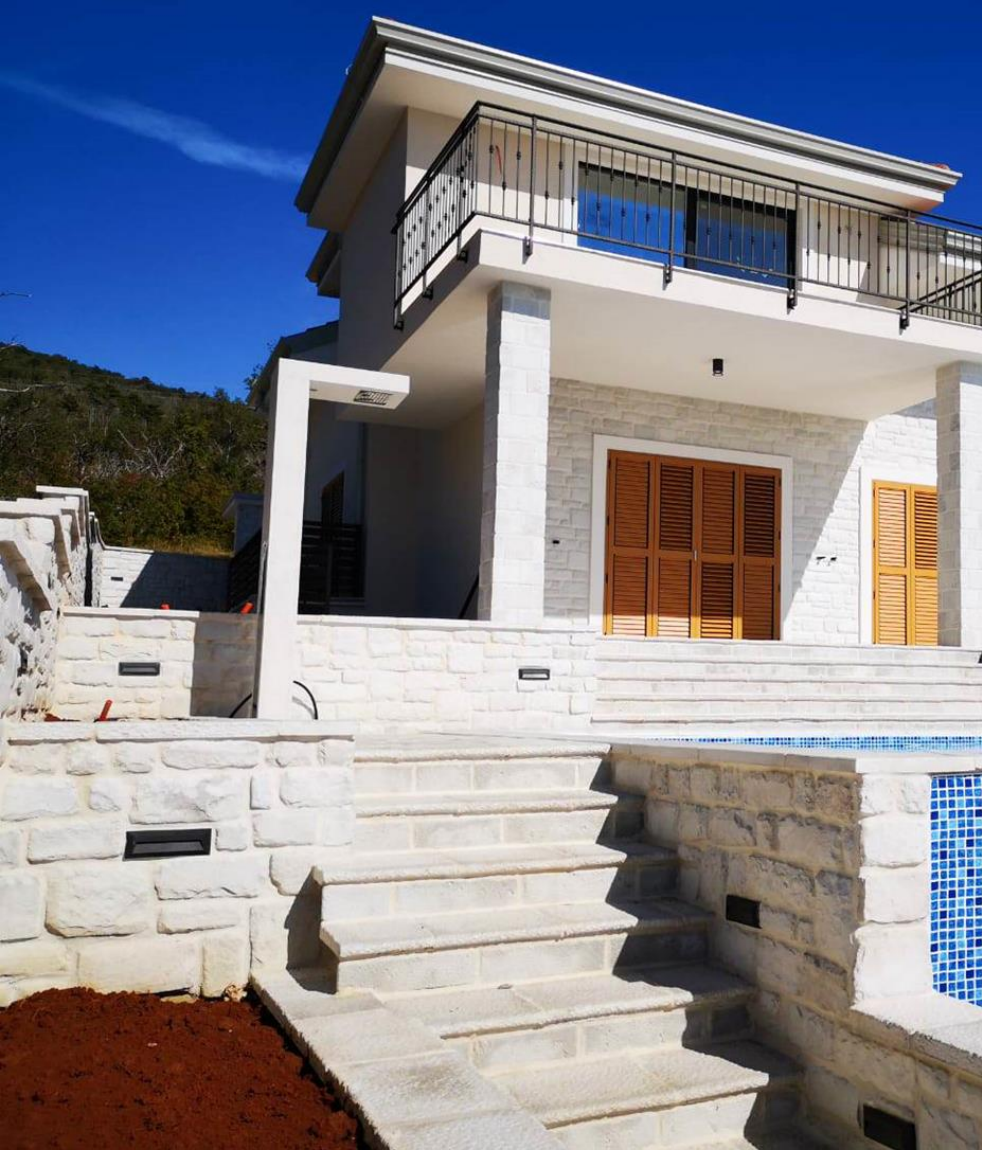

Why Infinity Luxury showers?

If you are looking for a **long term** solution than you found it.

Using only **quality** materials like natural stone and HPL, our **outdoor showers** are made to last for a long period. The construction is **resistant** to all **external** conditions and it can be installed everywhere.

It is well known that global **environment** is looking for concrete solutions toward water saving and using **renewable energies**.

So we have developed a system that not only **reduces** all unnecessary water consumption but also **produces** its own energy.

When resolving all the technical features, we focused on **design**.