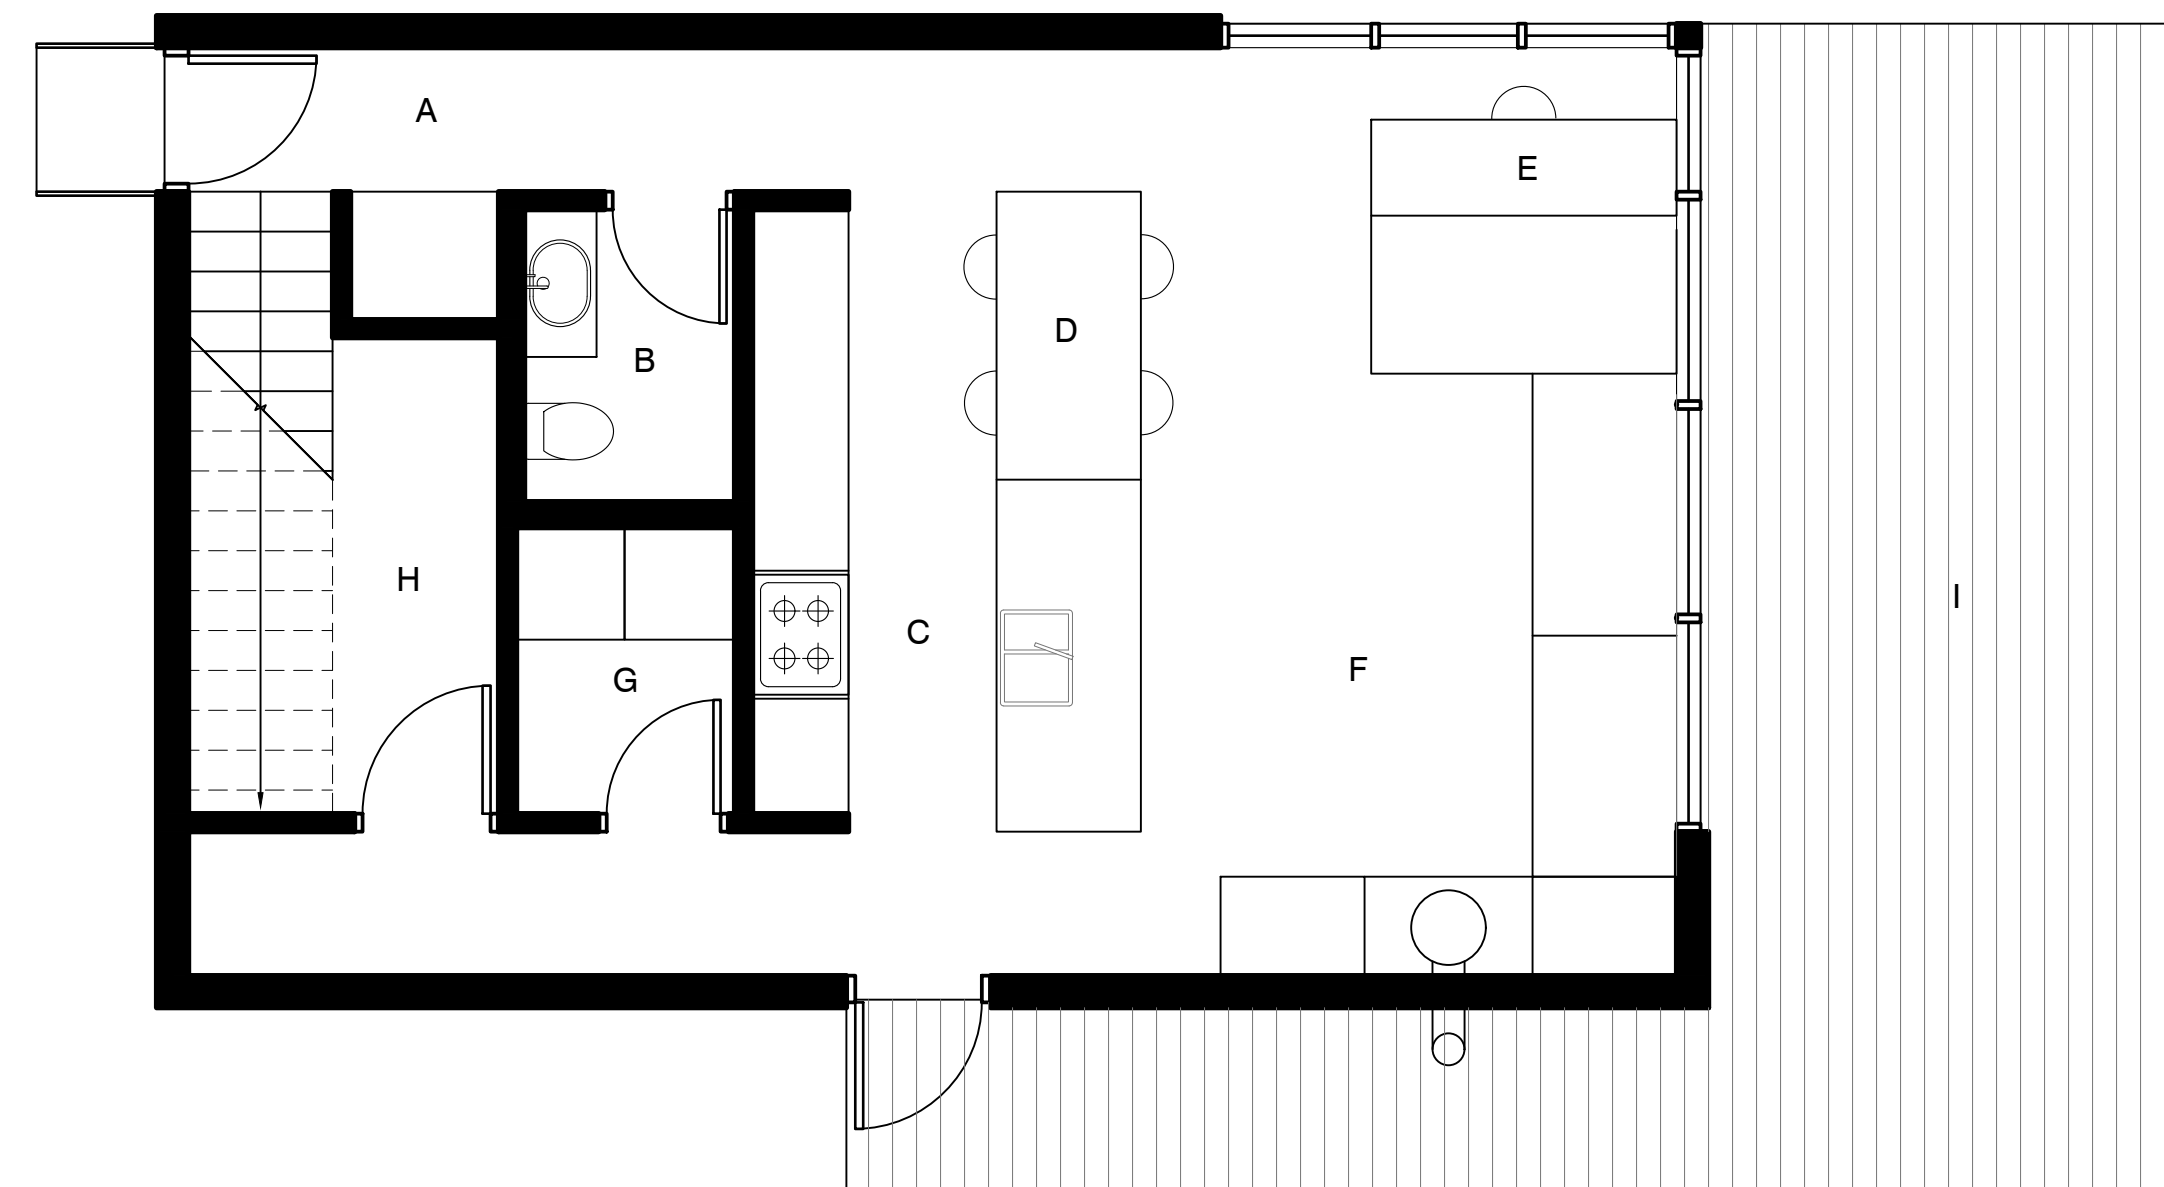

THE SANDBOX

ARCHITECT
PETER BRAITHWAITE STUDIO

LOCATION
BATHURST, NEW BRUNSWICK, CANADA

- MAIN FLOOR
- A Entry
 - B Powder Room
 - C Kitchen
 - D Dining
 - E Workspace
 - F Living Room
 - G Laundry Room
 - H Mechanical Room
 - I Patio

- SECOND FLOOR
- J Bathroom
 - K Guest Bedroom
 - L Main Bedroom
 - M Stairs to Rooftop Deck