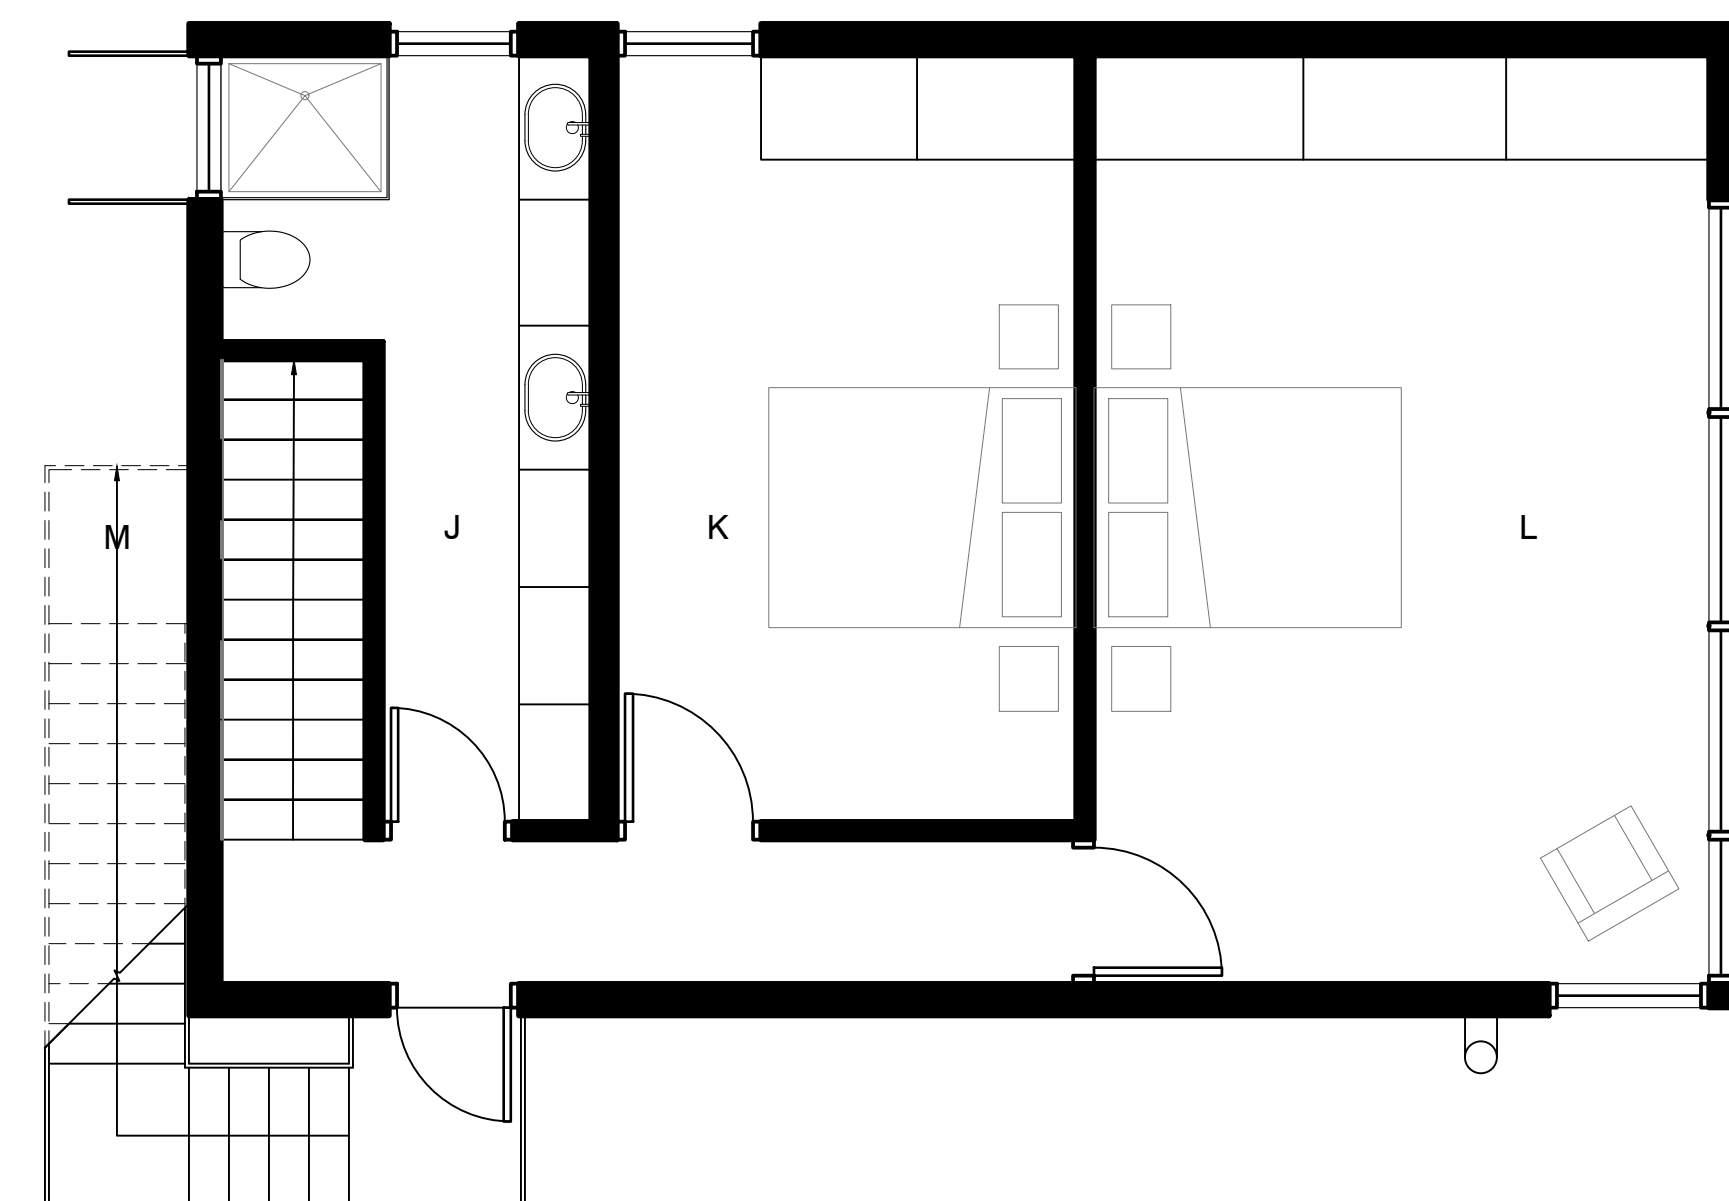

THE SANDBOX

ARCHITECT
PETER BRAITHWAITE STUDIO

LOCATION
BATHURST, NEW BRUNSWICK, CANADA

- MAIN FLOOR
- A Entry
 - B Powder Room
 - C Kitchen
 - D Dining
 - E Workspace
 - F Living Room
 - G Laundry Room
 - H Mechanical Room
 - I Patio

- SECOND FLOOR
- J Bathroom
 - K Guest Bedroom
 - L Main Bedroom
 - M Stairs to Rooftop Deck