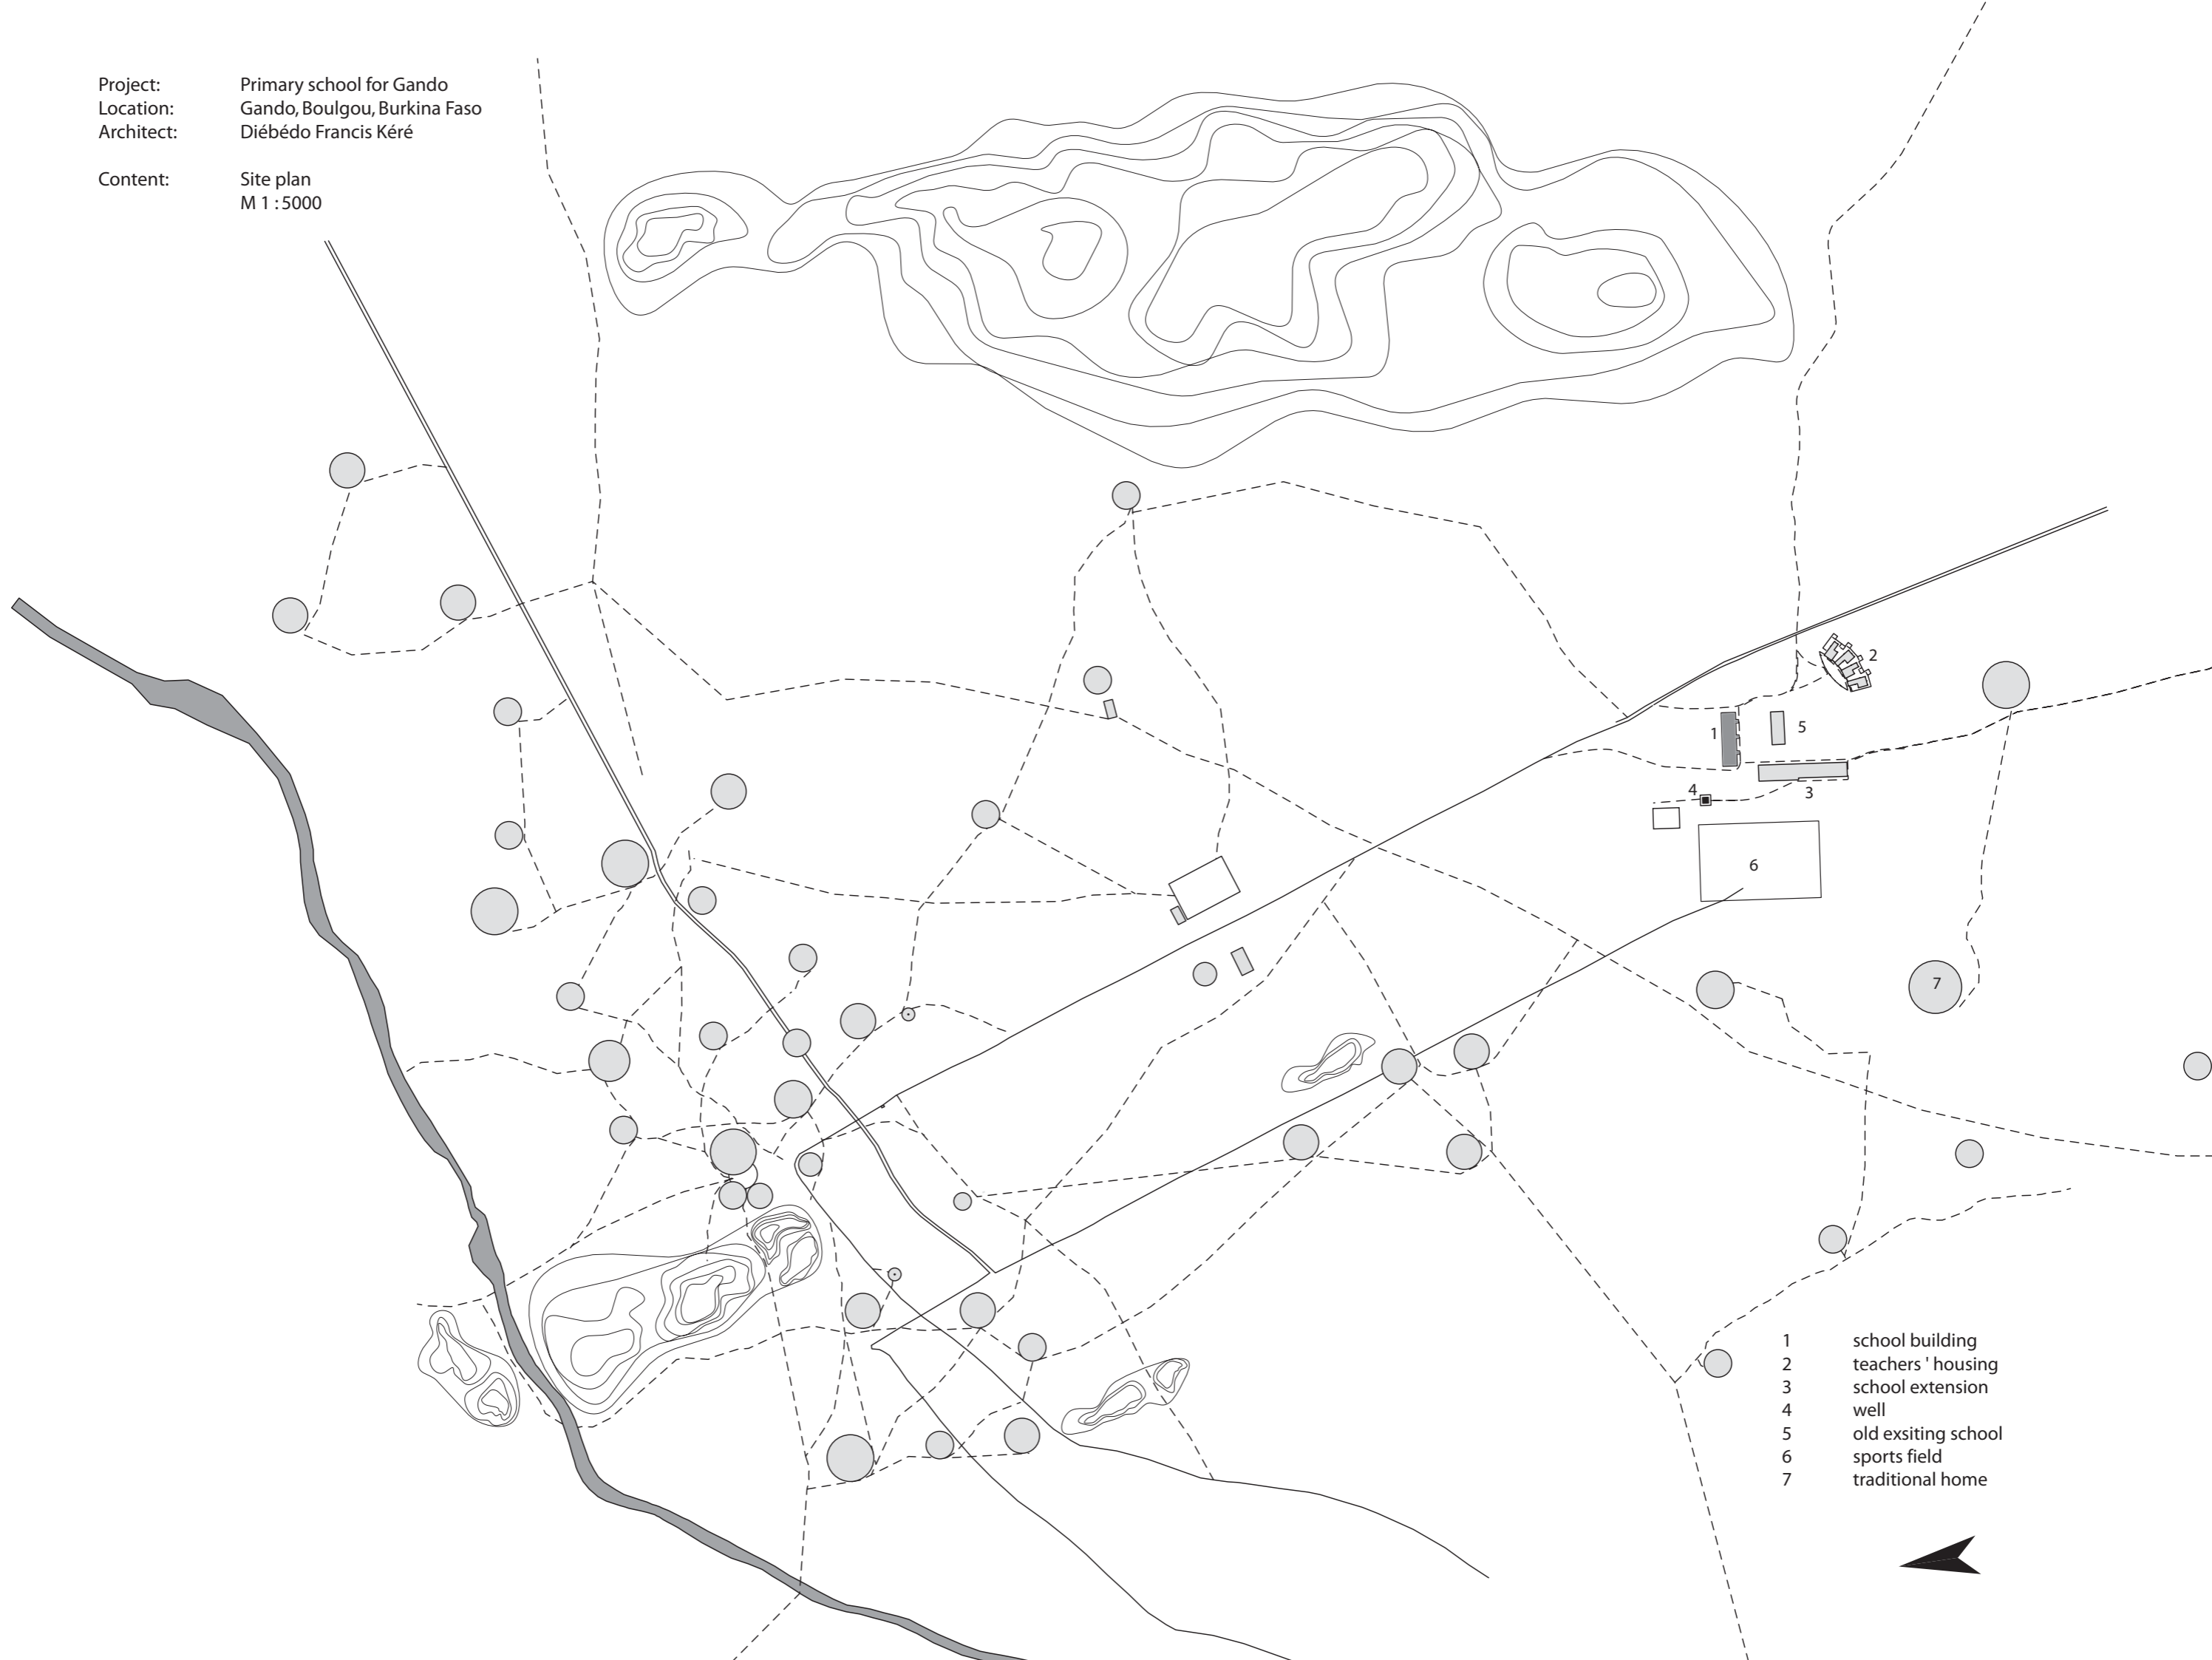

Project: Primary school for Gando
Location: Gando, Boulgou, Burkina Faso
Architect: Diébédo Francis Kéré
Content: Site plan
M 1 : 5000

- 1 school building
- 2 teachers' housing
- 3 school extension
- 4 well
- 5 old existing school
- 6 sports field
- 7 traditional home