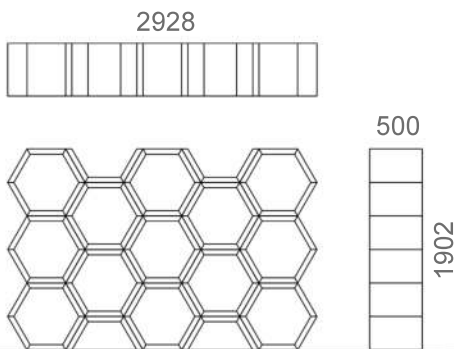

Dimensions

	Dimensions on enclosed 6-sided hex shell module
---	---

HEX COMBINATIONS

Small Hex, symmetrical
6 x full hex shells
1 x base

Inserts + add-ons:
5 x stools
1 x table
1 x integrated power supply

Medium Hex, symmetrical
8 x full hex shells
2 x half hex shells
2 x bases

Inserts + add-ons:
5 x stools with handles
1 x table
2 x drawer inserts, half size
2 x planter inserts
2 x power supplies

Large Hex, symmetrical
13 x full hex shells
2 x half hex shells
2 x bases