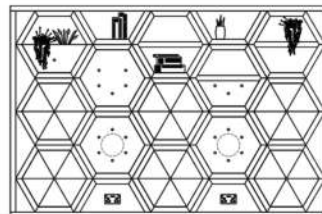

Inserts + add-ons:
6 x stools with handles
1 x table
1 x planter insert
1 x integrated power supply

HEX COMBINATIONS

enclosed frame

Small Hex, symmetrical

- 6 x full hex shells
- 2 half hex shells
- 1 x base

Inserts + add-ons:

- 5 x stools
- 1 x table
- 2 storage inserts
- 1 x integrated power supply
- 1 x RAL glass top

Medium Hex, symmetrical

- 8 x full hex shells
- 2 x half hex shells
- 2 x bases

6 x stools

- 2 x tables
- 2 x acoustic inserts
- 2 x integrated power supplies
- 1 x planter top

Large Hex, symmetrical

- 13 x full hex shells
- 2 x half hex shells
- 2 x bases

6 x stools

- 2 x tables
- 2 x shelves
- 1 x planter insert
- 1 x drawer inserts, half size
- 1 x full enclosed drawer
- 2 x integrated power supplies