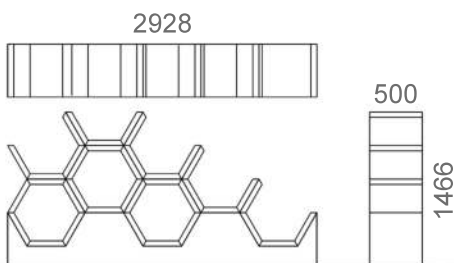

Medium Hex, asymmetrical
3 x full hex shells
4 x semi enclosed hex shells
1 x half hex shell
1 x seamless base

Inserts + add-ons:
6 x stools with handles
1 x table
1 x planter insert
1 x integrated power supply