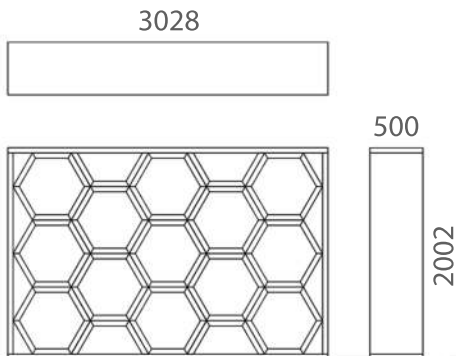

Inserts + add-ons:
6 x stools with handles
1 x table
1 x planter insert
1 x integrated power supply

HEX COMBINATIONS

enclosed frame

Small Hex, symmetrical

- 6 x full hex shells
- 2 half hex shells
- 1 x base

Inserts + add-ons:

- 5 x stools
- 1 x table
- 2 storage inserts
- 1 x integrated power supply
- 1 x RAL glass top

Medium Hex, symmetrical

- 8 x full hex shells
- 2 x half hex shells
- 2 x bases

6 x stools

- 2 x tables
- 2 x acoustic inserts
- 2 x integrated power supplies
- 1 x planter top

Large Hex, symmetrical

- 13 x full hex shells
- 2 x half hex shells
- 2 x bases

6 x stools

- 2 x tables
- 2 x shelves
- 1 x planter insert
- 1 x drawer inserts, half size
- 1 x full enclosed drawer
- 2 x integrated power supplies