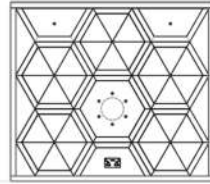

Dimensions

	Dimensions on enclosed 6-sided hex shell module
---	---

HEX COMBINATIONS

Small Hex, symmetrical
6 x full hex shells
1 x base

Inserts + add-ons:
5 x stools
1 x table
1 x integrated power supply

Medium Hex, symmetrical
8 x full hex shells
2 x half hex shells
2 x bases

Inserts + add-ons:
5 x stools with handles
1 x table
2 x drawer inserts, half size
2 x planter inserts
2 x power supplies

Large Hex, symmetrical
13 x full hex shells
2 x half hex shells
2 x bases

Inserts + add-ons:
7 x stools with handles
3 x tables
2 x drawer inserts, half size
2 x planter inserts
1 x shelf
2 x integrated power supplies

Medium Hex, asymmetrical
3 x full hex shells
4 x semi enclosed hex shells
1 x half hex shell
1 x seamless base

Inserts + add-ons:
6 x stools with handles
1 x table
1 x planter insert
1 x integrated power supply

HEX COMBINATIONS

enclosed frame

Small Hex, symmetrical

- 6 x full hex shells
- 2 half hex shells
- 1 x base