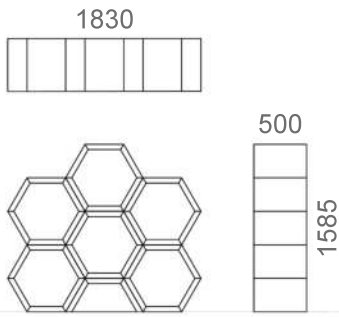

Storage / Planter Insert

	Storage / planter insert
	To be used in conjunction with 6, 4 and 3 sided hex shell module
	

Drawer Insert, half size

	Drawer insert Half size
	To be used in conjunction with 6 sided hex shell module only
	

Drawer Insert, full size

	Drawer insert Full size
	Fully closed drawer, front and back
	To be used in conjunction with 6 sided hex shell module only

Table Insert

	
	Table insert Top and base in any chosen finish. Swivel adjustable. To be used in conjunction with 6 sided hex shell module only
	

Acoustic Panel Insert

	Acoustic panel 50mm, fastened with velcro tape.
	To be used in conjunction with 6 and 3 sided hex shell module
	

Add-Ons

	Top planter tray
	Glass top Available in any RAL colour.
	Integrated power supply for base units
	Enclosed frame

Dimensions

	Dimensions on enclosed 6-sided hex shell module
---	---

HEX COMBINATIONS

Small Hex, symmetrical
6 x full hex shells
1 x base

Inserts + add-ons:
5 x stools
1 x table
1 x integrated power supply