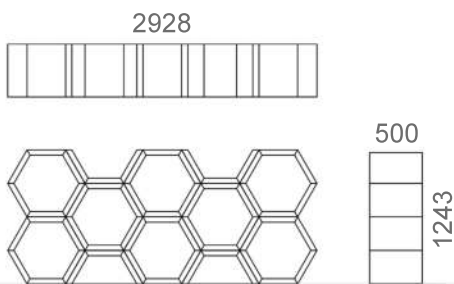

Dimensions

	Dimensions on enclosed 6-sided hex shell module
---	---

HEX COMBINATIONS

Small Hex, symmetrical
6 x full hex shells
1 x base

Inserts + add-ons:
5 x stools
1 x table
1 x integrated power supply

Medium Hex, symmetrical
8 x full hex shells
2 x half hex shells
2 x bases

Inserts + add-ons:
5 x stools with handles
1 x table
2 x drawer inserts, half size
2 x planter inserts
2 x power supplies

Large Hex, symmetrical
13 x full hex shells
2 x half hex shells
2 x bases