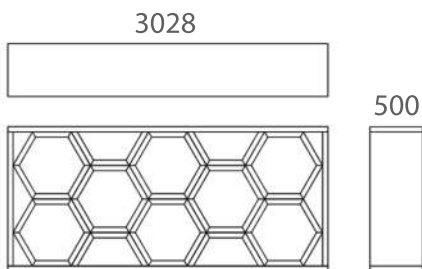

Medium Hex, symmetrical

- 8 x full hex shells
- 2 x half hex shells
- 2 x bases

6 x stools

- 2 x tables
- 2 x acoustic inserts
- 2 x integrated power supplies
- 1 x planter top