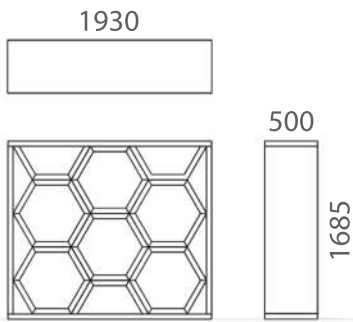

Dimensions

	Dimensions on enclosed 6-sided hex shell module
---	---

HEX COMBINATIONS

Small Hex, symmetrical
6 x full hex shells
1 x base

Inserts + add-ons:
5 x stools
1 x table
1 x integrated power supply

Medium Hex, symmetrical
8 x full hex shells
2 x half hex shells
2 x bases

Inserts + add-ons:
5 x stools with handles
1 x table
2 x drawer inserts, half size
2 x planter inserts
2 x power supplies

Large Hex, symmetrical
13 x full hex shells
2 x half hex shells
2 x bases

Inserts + add-ons:
7 x stools with handles
3 x tables
2 x drawer inserts, half size
2 x planter inserts
1 x shelf
2 x integrated power supplies

Medium Hex, asymmetrical
3 x full hex shells
4 x semi enclosed hex shells
1 x half hex shell
1 x seamless base

Inserts + add-ons:
6 x stools with handles
1 x table
1 x planter insert
1 x integrated power supply

HEX COMBINATIONS

enclosed frame

Small Hex, symmetrical

- 6 x full hex shells
- 2 half hex shells
- 1 x base