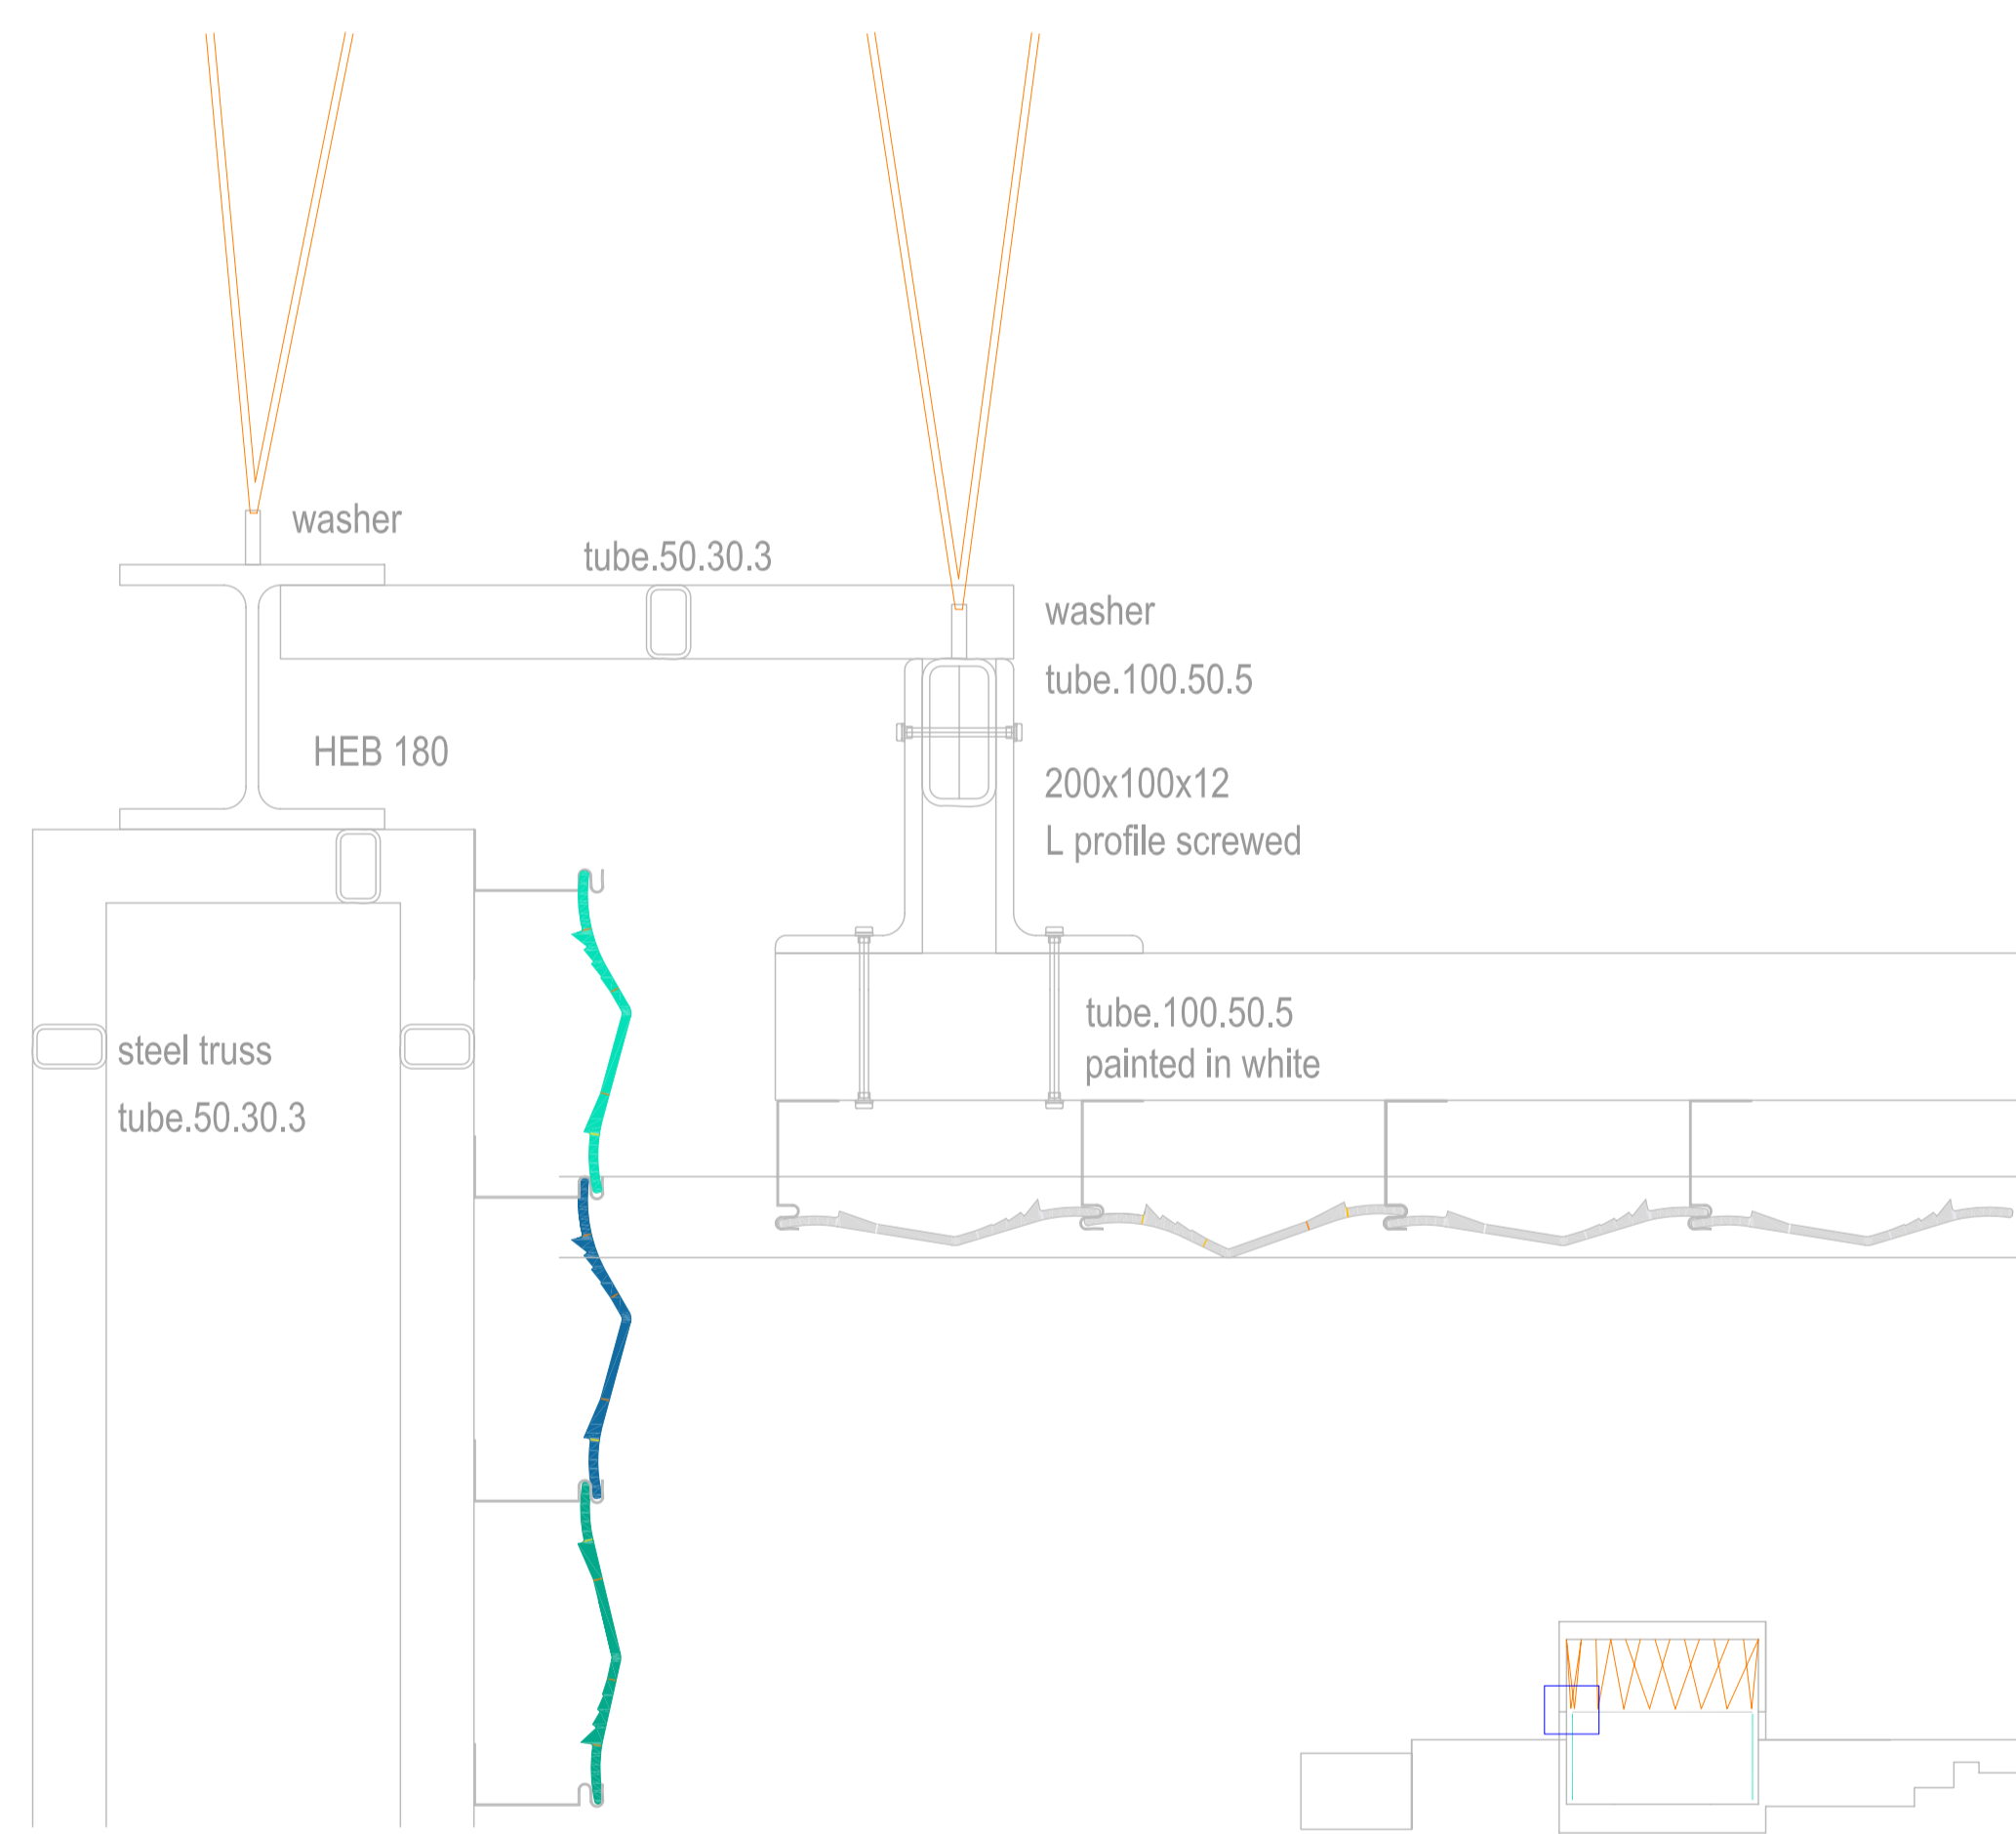

0 1 5 10 m

AUDITORIUM A WALLS: 967 PIECES

0 10 20 50 cm

A1av  
MASS COLOR : MC6181NN 1  
LINE COLOR : YELLOW

99 PIECES

A2av  
MASS COLOR : MC6181NN 1  
LINE COLOR : YELLOW

50 PIECES

B1av  
MASS COLOR : MC6181NN 1  
LINE COLOR : YELLOW

74 PIECES

B2av  
MASS COLOR : MC6181NN 1  
LINE COLOR : YELLOW

87 PIECES

A1an  
MASS COLOR : MC6388NN  
LINE COLOR : YELLOW

80 PIECES

A2an  
MASS COLOR : MC6388NN  
LINE COLOR : YELLOW

81 PIECES

B1an  
MASS COLOR : MC6388NN  
LINE COLOR : YELLOW

81 PIECES

B2an  
MASS COLOR : MC6388NN  
LINE COLOR : YELLOW

43 PIECES

A1aa  
MASS COLOR : MC6096NN  
LINE COLOR : YELLOW

66 PIECES

A2aa  
MASS COLOR : MC6096NN  
LINE COLOR : YELLOW

70 PIECES

B1aa  
MASS COLOR : MC6096NN  
LINE COLOR : YELLOW

72 PIECES

B2aa  
MASS COLOR : MC6096NN  
LINE COLOR : YELLOW

61 PIECES