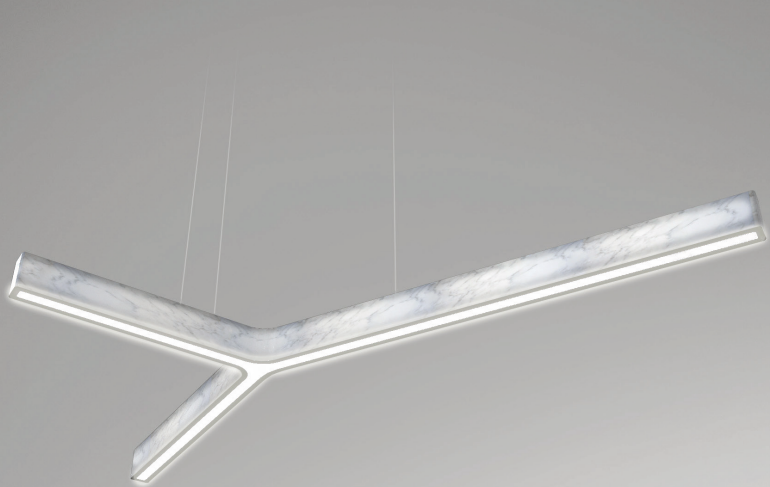

## Dé

The new versatile wall lamp of Inarchi. It gives the possibility to transform a simple surface into a contemporary light graphics.

Dé sizes in cm

L W H

Single mounted wall light. Available in white or black  
lacquered finish.

## LIGHT BEAM CIRCLE

Light Beam Circle consist of two 8 mm thin marble rings. Spreading both direct light and gentle glow through its body, it adds the majesty of marble in a unique way into your interior.

**Light Beam Circle** sizes in cm

D H

*Cut from a single block of Carrara marble with frosted glass diffuser.*

60 5  
80 5

*Light source: 2700K, LED incl.*

## LIGHT BEAM Y

With ground-breaking technology, we have accomplished the impossible, presenting unprecedented use of marble. Cut out from a single 50 mm thin Carrara marble slab into a 8 mm thin continuous contour. Light Beam Y is a masterpiece of lighting creation.