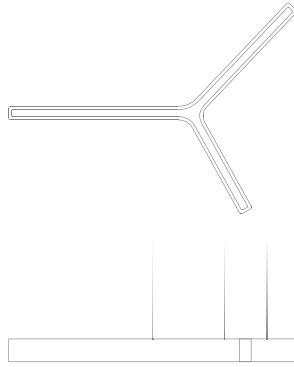

## LIGHT BEAM CIRCLE

Light Beam Circle consist of two 8 mm thin marble rings. Spreading both direct light and gentle glow through its body, it adds the majesty of marble in a unique way into your interior.

**Light Beam Circle** sizes in cm

D H

*Cut from a single block of Carrara marble with frosted glass diffuser.*

60 5  
80 5

*Light source: 2700K, LED incl.*

## LIGHT BEAM Y

With ground-breaking technology, we have accomplished the impossible, presenting unprecedented use of marble. Cut out from a single 50 mm thin Carrara marble slab into a 8 mm thin continuous contour. Light Beam Y is a masterpiece of lighting creation.

**Light Beam Y** sizes in cm

L W H

*Cut from a single block of Carrara marble with frosted glass diffuser.*

63 46 5  
104 52 5

*Light source: 2700K, LED incl.*

reddot award 2016  
winner lighting design