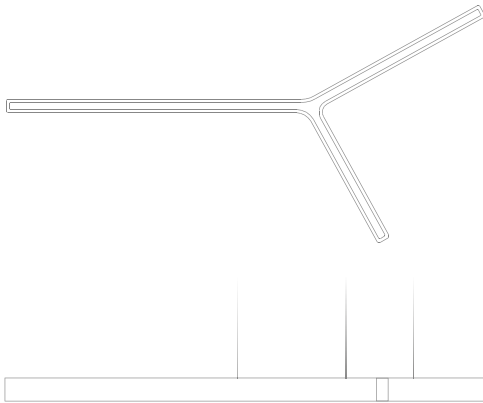

## LIGHT BEAM CIRCLE

Light Beam Circle consist of two 8 mm thin marble rings. Spreading both direct light and gentle glow through its body, it adds the majesty of marble in a unique way into your interior.

**Light Beam Circle** sizes in cm

D H

*Cut from a single block of Carrara marble with frosted glass diffuser.*

60 5  
80 5

*Light source: 2700K, LED incl.*

## LIGHT BEAM Y

With ground-breaking technology, we have accomplished the impossible, presenting unprecedented use of marble. Cut out from a single 50 mm thin Carrara marble slab into a 8 mm thin continuous contour. Light Beam Y is a masterpiece of lighting creation.

**Light Beam Y** sizes in cm

L W H

*Cut from a single block of Carrara marble with frosted glass diffuser.*

63 46 5  
104 52 5

*Light source: 2700K, LED incl.*

reddot award 2016  
winner lighting design