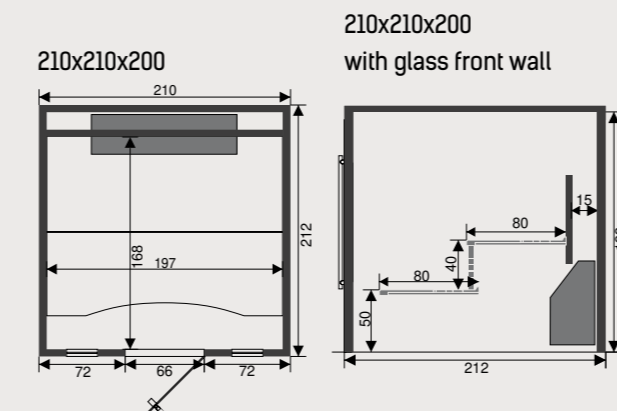

Intens sauna

Features

- Inside: cedar 11 mm
- Outside: MDF in colour by choice with full colour print
- digital heat resistant control inside saunaroom
- 12 kW oven under the bench
- extra wide ergonomic benches in ayous
- LED lights behind backrests
- Glass front optionally
- Salt stones optionally

Esthetique (outdoor)