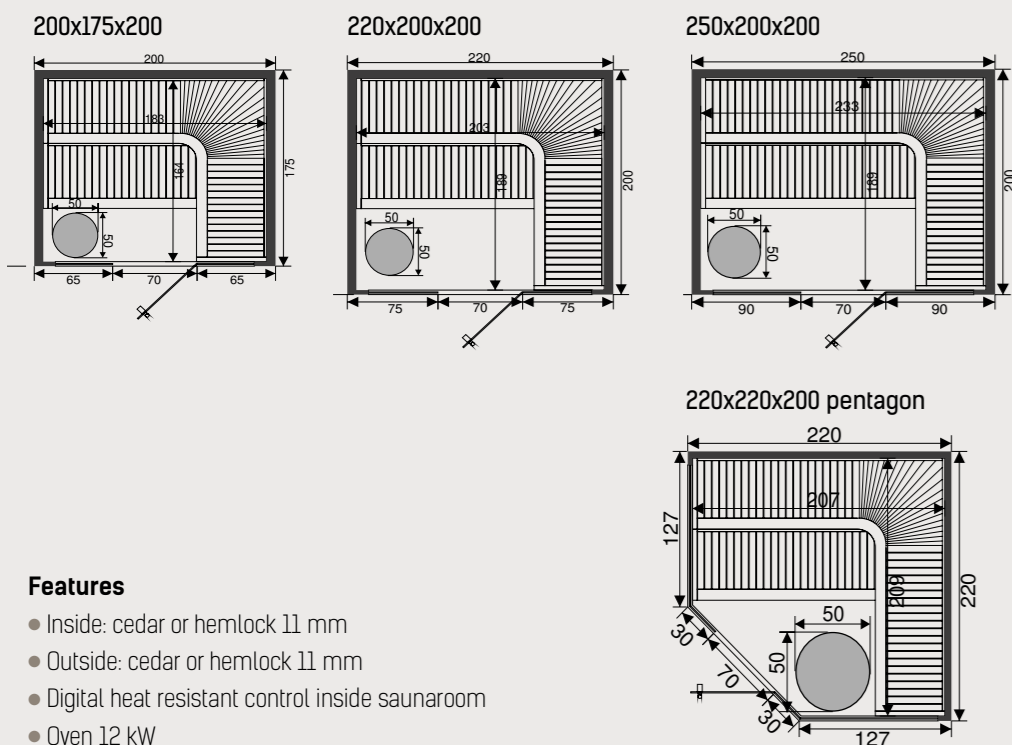

Chaleur de luxe sauna

Features

- Inside: cedar or hemlock 11 mm
- Outside: cedar or hemlock 11 mm
- Digital heat resistant control inside saunaroom
- Oven 12 kW
- Seamless front wall in clear safety glass incl. door and hinges
- LED starry sky: 150 starlights 2 mm, 15 starlights 4 mm, 8 starlights 6 mm incl. remote control
- Natural stone strips back wall: choice of 4 different types
- Speakerset Visatech
- Headrests, thermometer, saunaset