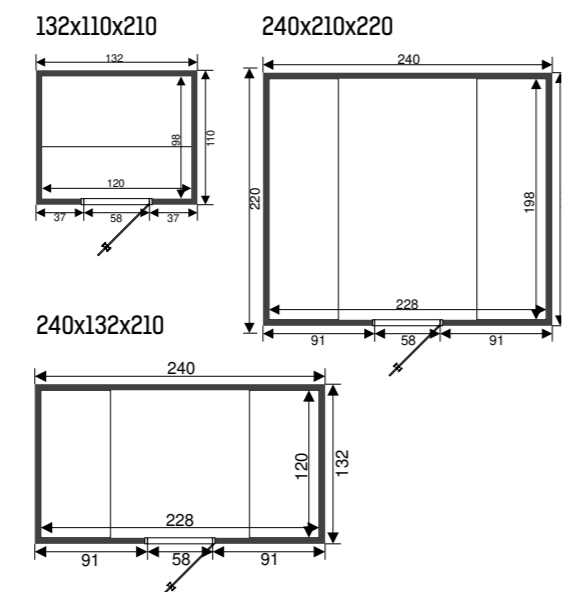

Chaleur hammam

Features

- Curved roof in polystyrene
- Walls and seats in 50 + 10 mm polystyrene hard-foam
- Steam generator incl. digital control and autodrain plastic steamcover
- Lighttherapy with LED illumination
- Door in aluminium frame
- Tiles as desired

Hammam de luxe

Features

- Curved roof in polystyrene
- Walls and seats in 50 + 10 mm polystyrene hard-foam with natural stones
- Steam generator 9 kW incl. digital control and aromapump
- Led starry sky
- Seamless front wall in clear safety glass incl. door and hinges