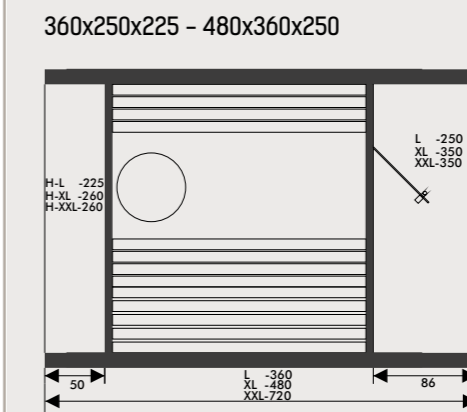

Eclipse & Eclipse XL (outdoor)

Features Eclipse

- Inside: hemlock or cedar incl. benches and headrests 11 mm
- Outside: plaster in any chosen colour on choice (synthetic concrete), other finishing upon request
- Back wall coated with rough salt bricks
- Triple glazed front in aluminium frame
- Wood-burning stove or electric oven
- Colour therapy glass tubes with LED installed behind the backrests and salt stones, incl. remote control