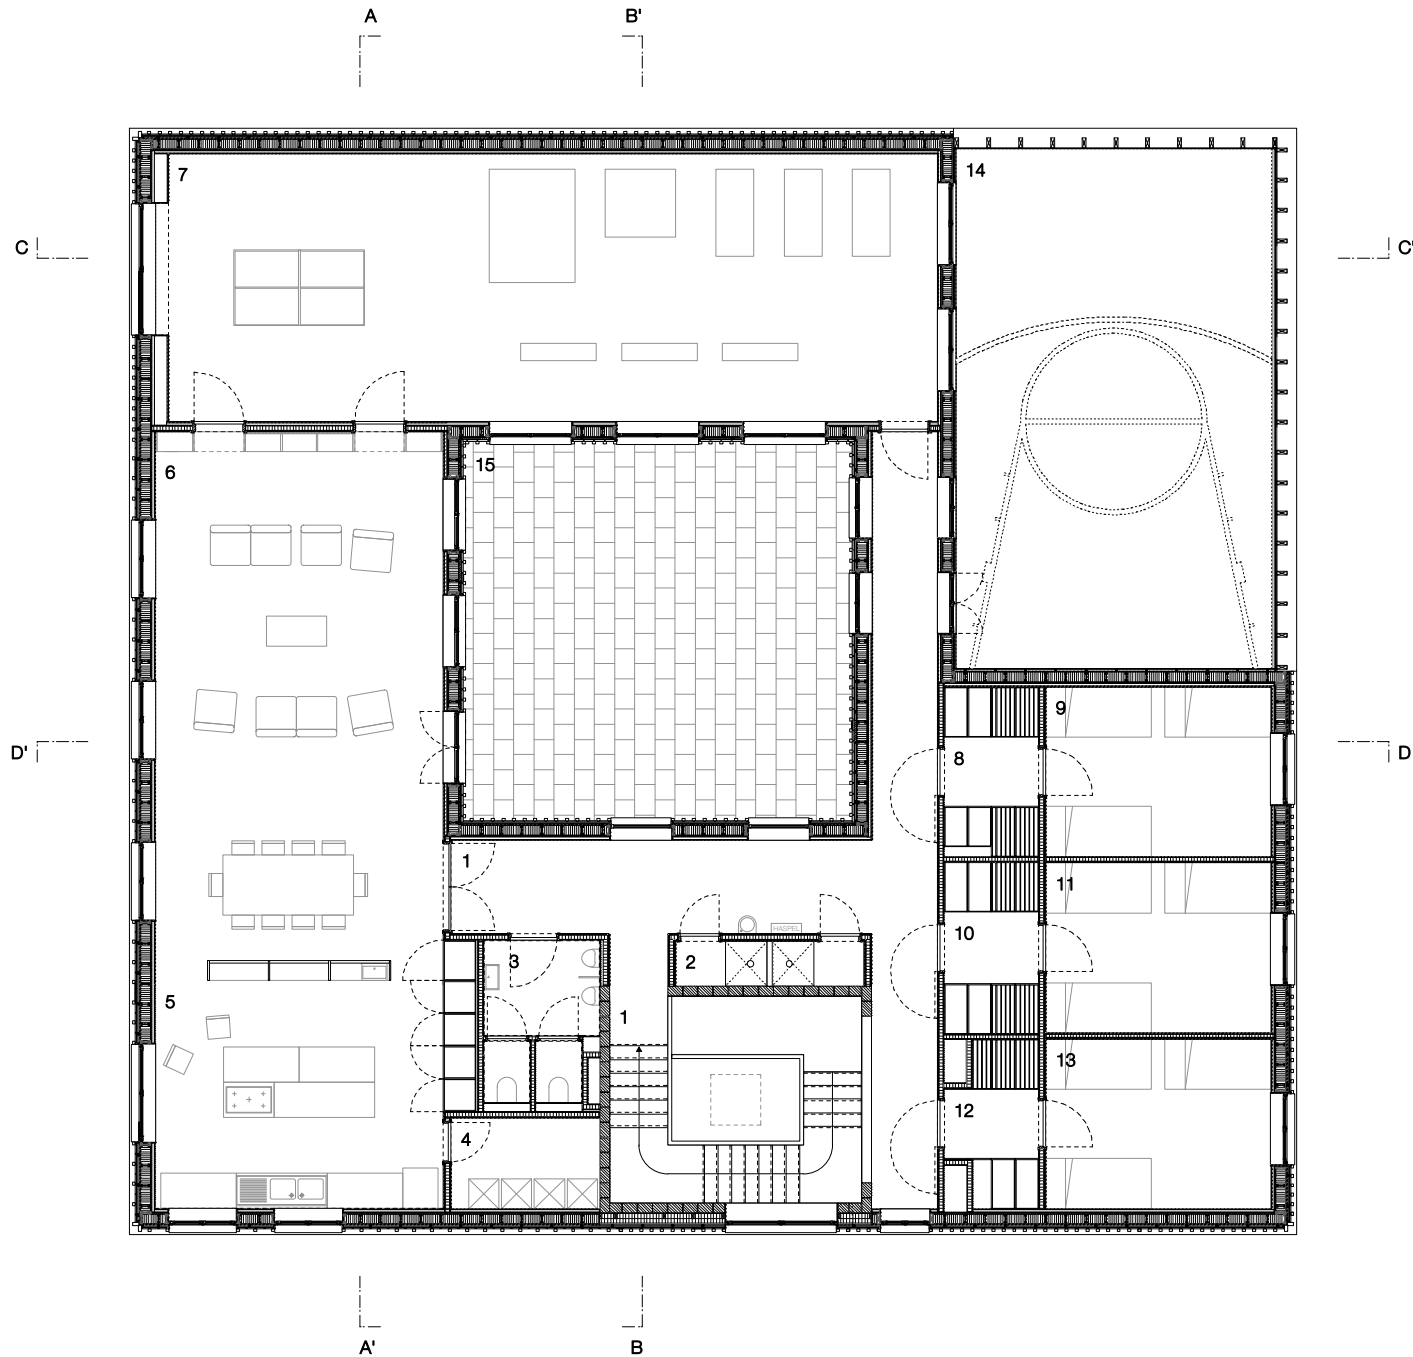

- 1 stair / hallway
- 2 firepoles
- 3 toilets
- 4 kitchen store
- 5 kitchen
- 6 living room
- 7 fitness
- 8 mattress store
- 9 bedroom (1)
- 10 mattress store
- 11 bedroom (2)
- 12 mattress store
- 13 bedroom (3)
- 14 outdoor sports field
- 15 patio

FIRE STATION BERENDRECHT  
Antwerp, Belgium

UPPER FLOOR PLAN  
scale: 1/150

REF N° BOVENBOUW\_D\_05

**BOVEN  
BOUW**  
ARCHITECTUUR