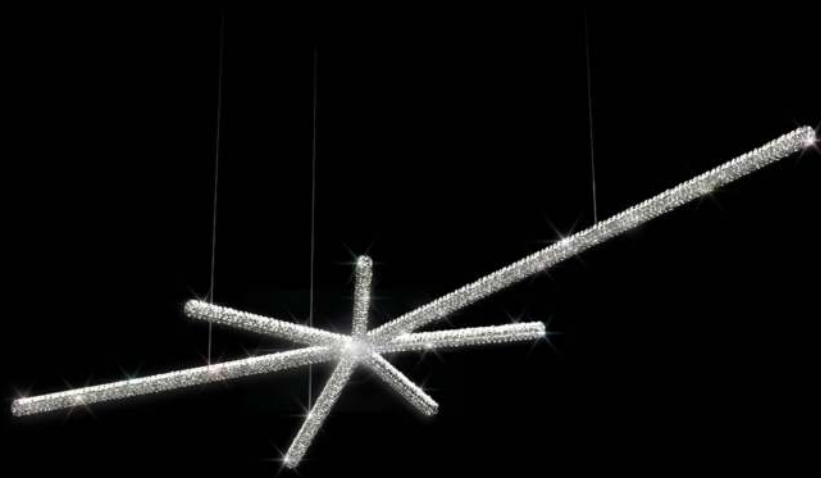

L W H

50 4 4
75 4 4

FINE LINE

FINE LINE STAR

Born as an extravagant extension of Fine Line's sophisticated shape, Fine Line Star reflects the light source of our Universe.

Fine Line Star *sizes in cm*

L W H