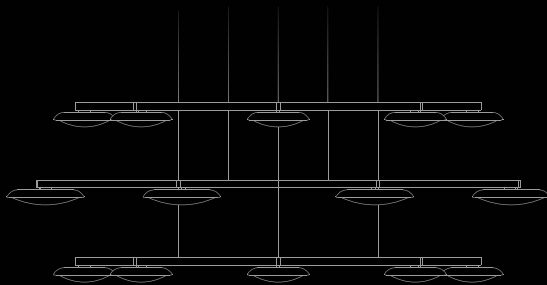

Origo sizes in cm

Spun solid brass pendant with Swarovski® crystals.
Light source: 16/18W, 3000K, LED incl.

D H

16 5

20 5

ORIGO

ORIGO STAR

With the play of symmetry and harmony, we created Origo Star crystal chandelier. It is a majestic lighting creation that completes the space with its elegant and refined design.

Refined to the smallest details, Fine Line embodies the pure quintessence of light. With its delicate and sophisticated shape, it brings an ultimate sparkle into the interior.

Fine Line sizes in cm

*Polished stainless steel with Swarovski® crystals.
Light source: 2700 K, LED incl.*

L W H

50 4 4
75 4 4

FINE LINE

FINE LINE STAR

Born as an extravagant extension of Fine Line's sophisticated shape, Fine Line Star reflects the light source of our Universe.

Fine Line Star *sizes in cm*

L W H