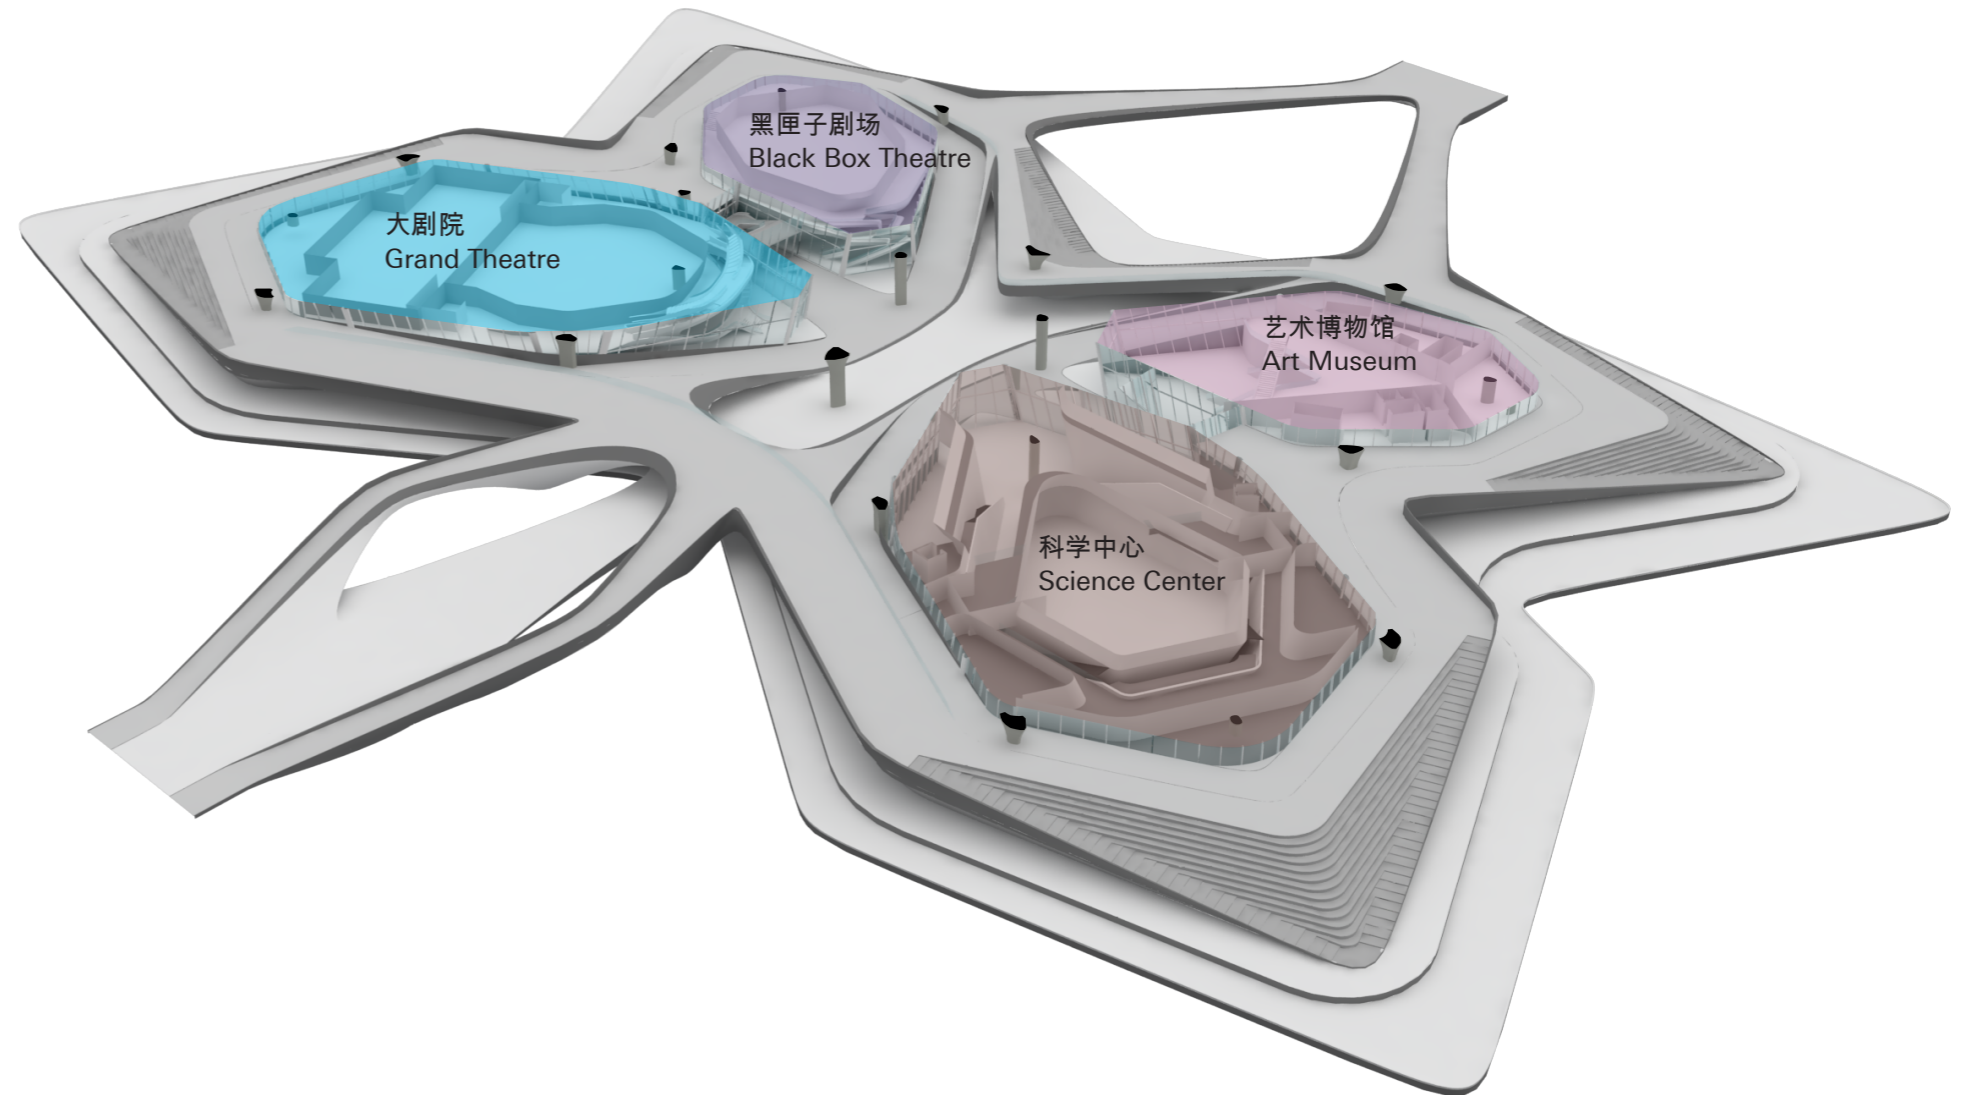

表演空間

Performance Venues

每个单独的场地都有其独特的设计特色，以提供独特的访客体验

Each individual venue has its own design character for a unique visitor experience.

表演艺术中心区域包括：

The Performing Art Centre program included:

表演场地：可容纳1200人的大剧院、可容纳500人的黑匣子剧场，及附属设施

Performance Venues:

科技馆包含科技馆、多功能厅等科普交流设施

ZONE A: Grand Theatre with 1200 seats

艺术展厅及相关附属设施

ZONE B: Black Box Theatre with 500 seats and ancillary facilities

有个车位的地下停车场

ZONE C: Science center including Science and technology hall, multi-function hall and other science related facilities

ZONE D: Art Museum with display area and related ancillary facilities

Basement area with car parks

Zaha Hadid Architects

大剧院前厅
Grand Theatre lobby

黑匣子剧场前厅
Black Box Theatre Lobby

科学中心
Science Center

艺术博物馆
Art Museum