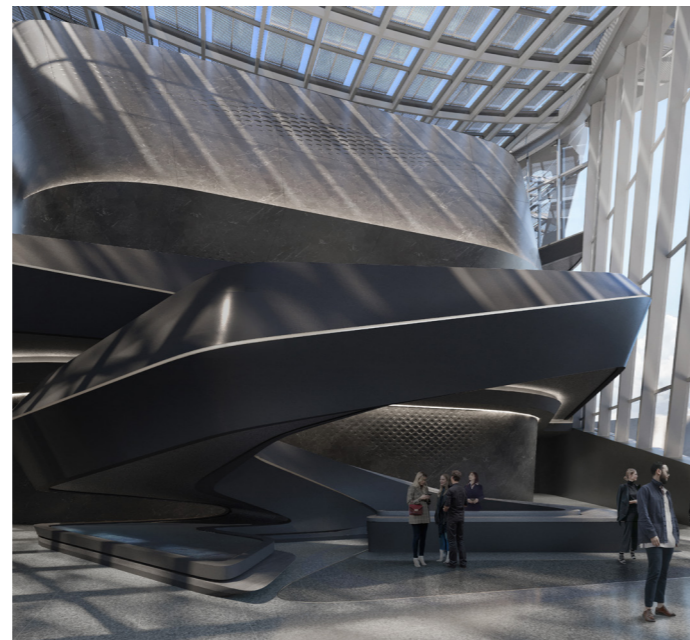

表演空間

Performance Venues

每个单独的场地都有其独特的设计特色，以提供独特的访客体验

Each individual venue has its own design character for a unique visitor experience.

表演艺术中心区域包括：

The Performing Art Centre program included:

表演场地：可容纳1200人的大剧院、可容纳500人的黑匣子剧场，及附属设施

Performance Venues:

科技馆包含科技馆、多功能厅等科普交流设施

ZONE A: Grand Theatre with 1200 seats

艺术展厅及相关附属设施

ZONE B: Black Box Theatre with 500 seats and ancillary facilities

有个车位的地下停车场

ZONE C: Science center including Science and technology hall, multi-function hall and other science related facilities

ZONE D: Art Museum with display area and related ancillary facilities

Basement area with car parks

Zaha Hadid Architects

大剧院前厅
Grand Theatre lobby

黑匣子剧场前厅
Black Box Theatre Lobby

科学中心
Science Center

艺术博物馆
Art Museum