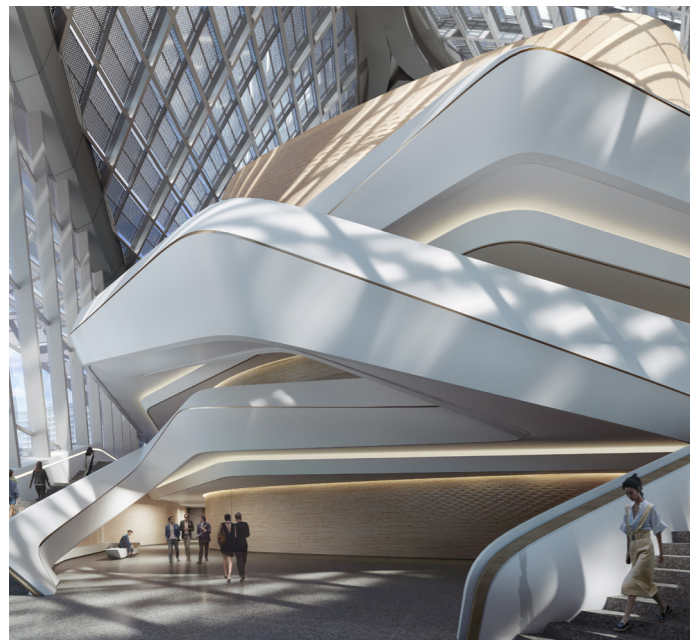

表演空間

Performance Venues

每个单独的场地都有其独特的设计特色，以提供独特的访客体验

Each individual venue has its own design character for a unique visitor experience.

表演艺术中心区域包括：

The Performing Art Centre program included:

表演场地：可容纳1200人的大剧院、可容纳500人的黑匣子剧场，及附属设施

Performance Venues:

科技馆包含科技馆、多功能厅等科普交流设施

ZONE A: Grand Theatre with 1200 seats

艺术展厅及相关附属设施

ZONE B: Black Box Theatre with 500 seats and ancillary facilities

有个车位的地下停车场

ZONE C: Science center including Science and technology hall, multi-function hall and other science related facilities

ZONE D: Art Museum with display area and related ancillary facilities

Basement area with car parks

Zaha Hadid Architects

大剧院前厅
Grand Theatre lobby

黑匣子剧场前厅
Black Box Theatre Lobby

科学中心
Science Center

艺术博物馆
Art Museum