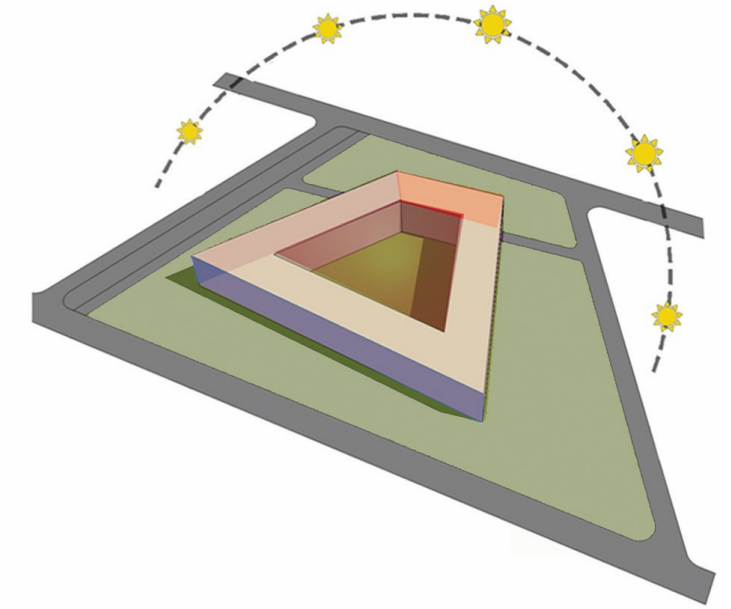

Ground expanse limited.

A courtyard volume carved out in the center to house a large landscaped courtyard.

The building shape generates its longest sides oriented towards the north

Linear office space twisted organically in plan.

Built volume lifted from the ground at the southwest and northeast sides to facilitate south westerly breeze through the courtyard.

Louvers on faces directing the internal spaces northwards thus allowing indirect light throughout the day into all the internal spaces, rendering the building energy efficient.

**DESIGN PROCESS**