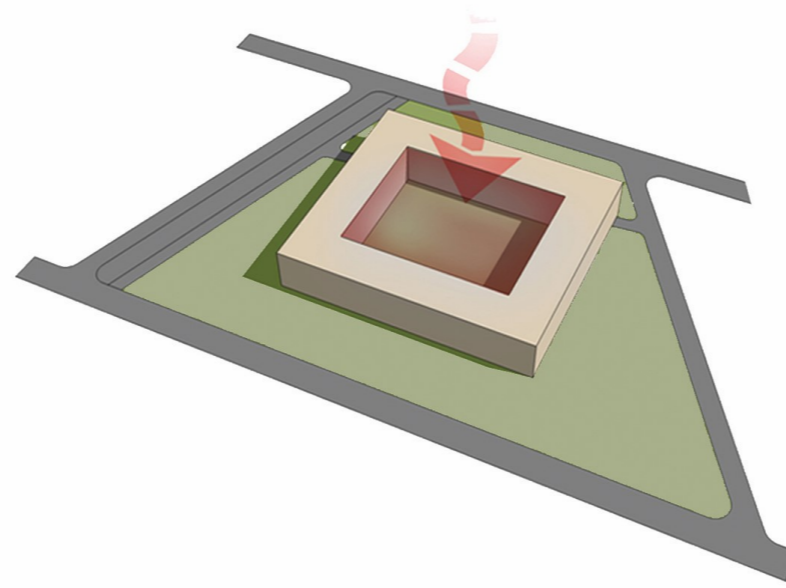

Ground expanse limited.

A courtyard volume carved out in the center to house a large landscaped courtyard.

The building shape generates its longest sides oriented towards the north

Linear office space twisted organically in plan.

Built volume lifted from the ground at the southwest and northeast sides to facilitate south westerly breeze through the courtyard.

Louvers on faces directing the internal spaces northwards thus allowing indirect light throughout the day into all the internal spaces, rendering the building energy efficient.

**DESIGN PROCESS**