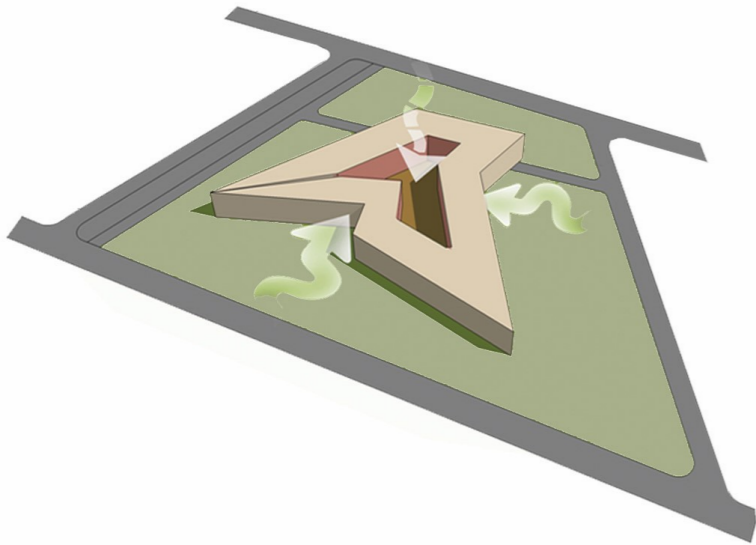

Ground expanse limited.

A courtyard volume carved out in the center to house a large landscaped courtyard.

The building shape generates its longest sides oriented towards the north

Linear office space twisted organically in plan.

Built volume lifted from the ground at the southwest and northeast sides to facilitate south westerly breeze through the courtyard.

Louvers on faces directing the internal spaces northwards thus allowing indirect light throughout the day into all the internal spaces, rendering the building energy efficient.

**DESIGN PROCESS**