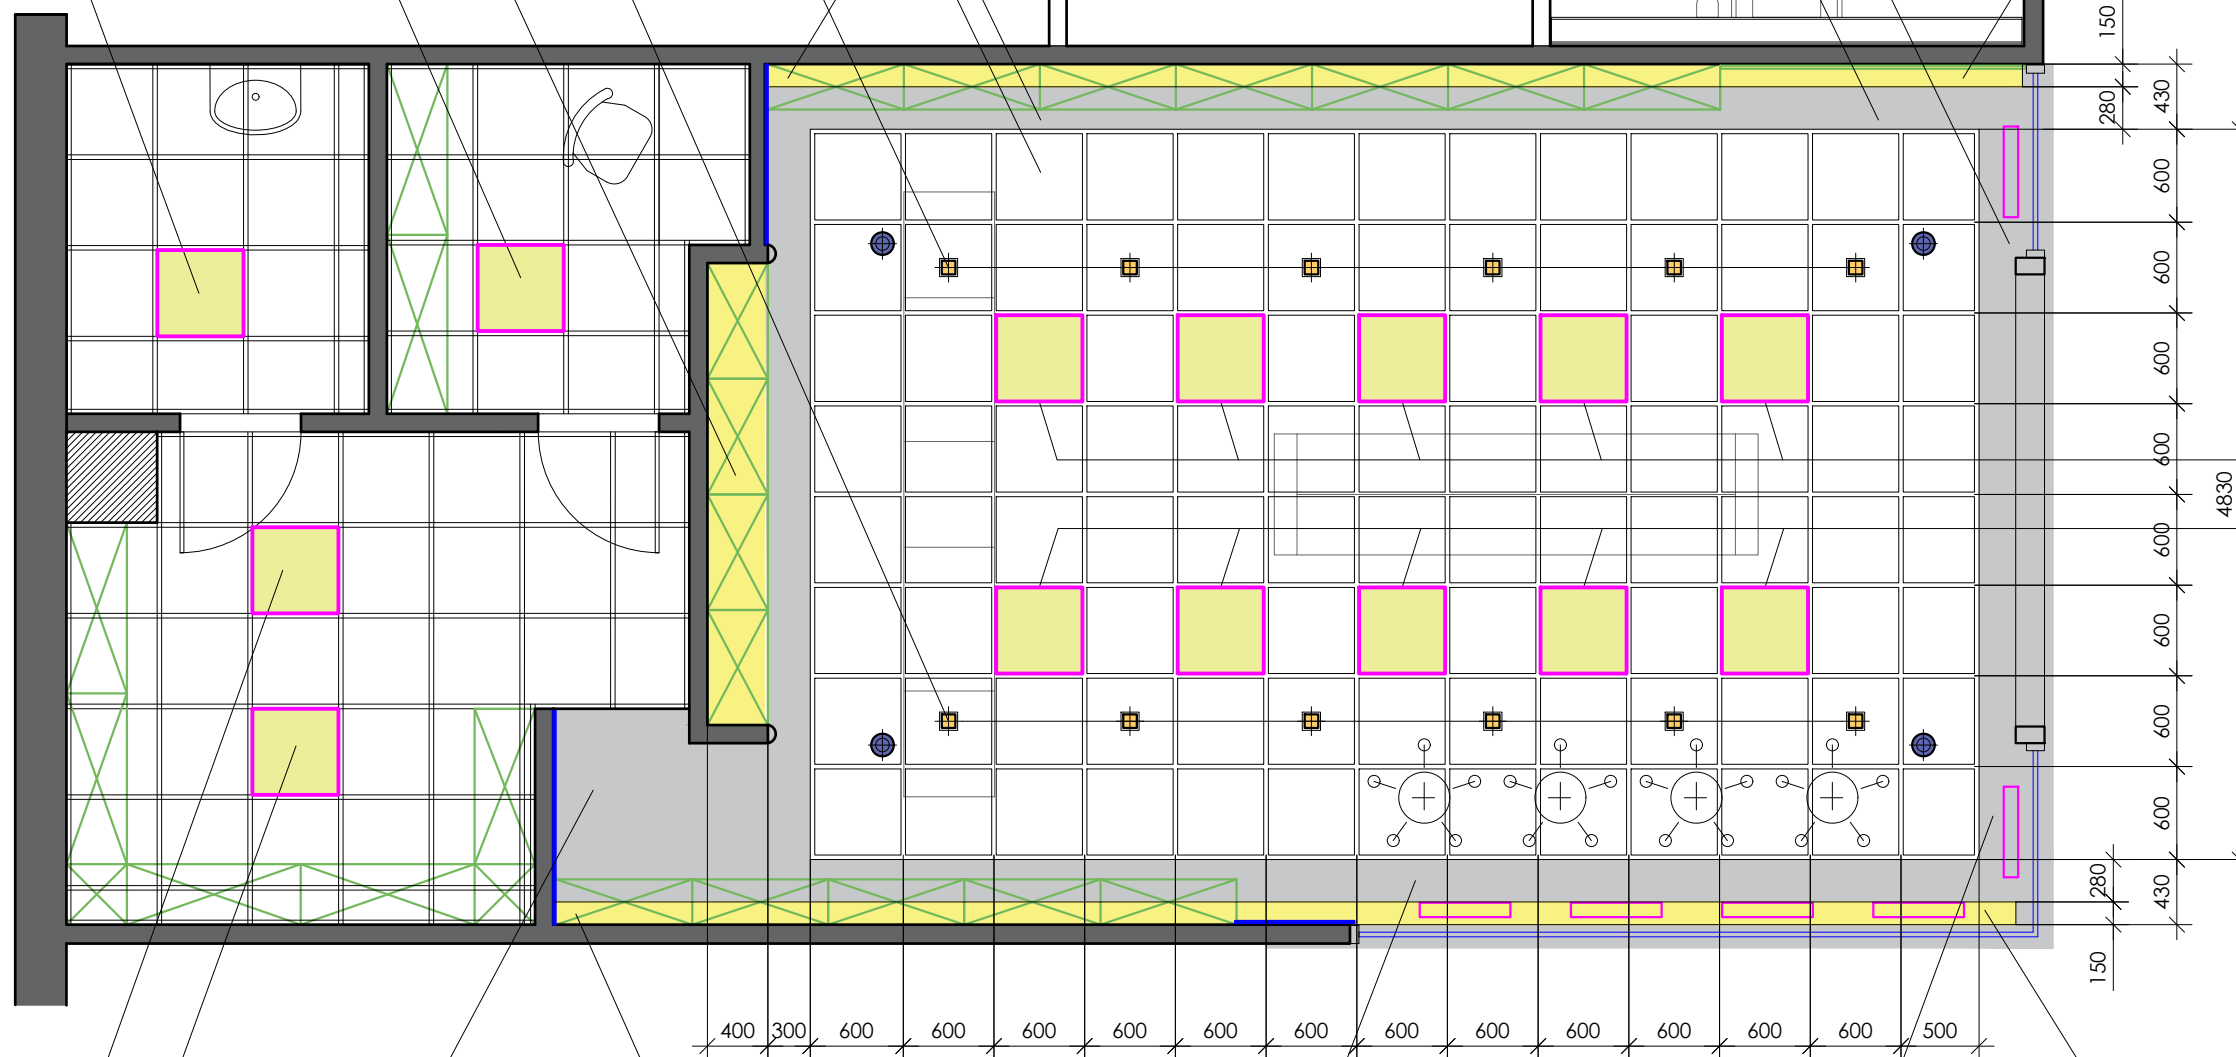

constructia pe cota +2.500
constructia deasupra display stationar
nivel plafon fals / ARMSTRONG / +3.000
un corp de iluminat montat pe plafon

line LED / banda LED

LED PANEL 600X600

line LED / banda LED

LED PANEL 600X600

LED PANEL 600X600

LED PANEL 600X600

line LED / banda LED

constructia pe cota +2.500
constructia deasupra display stationar

Plan plafon fals / ARMSTRONG / + 3.000