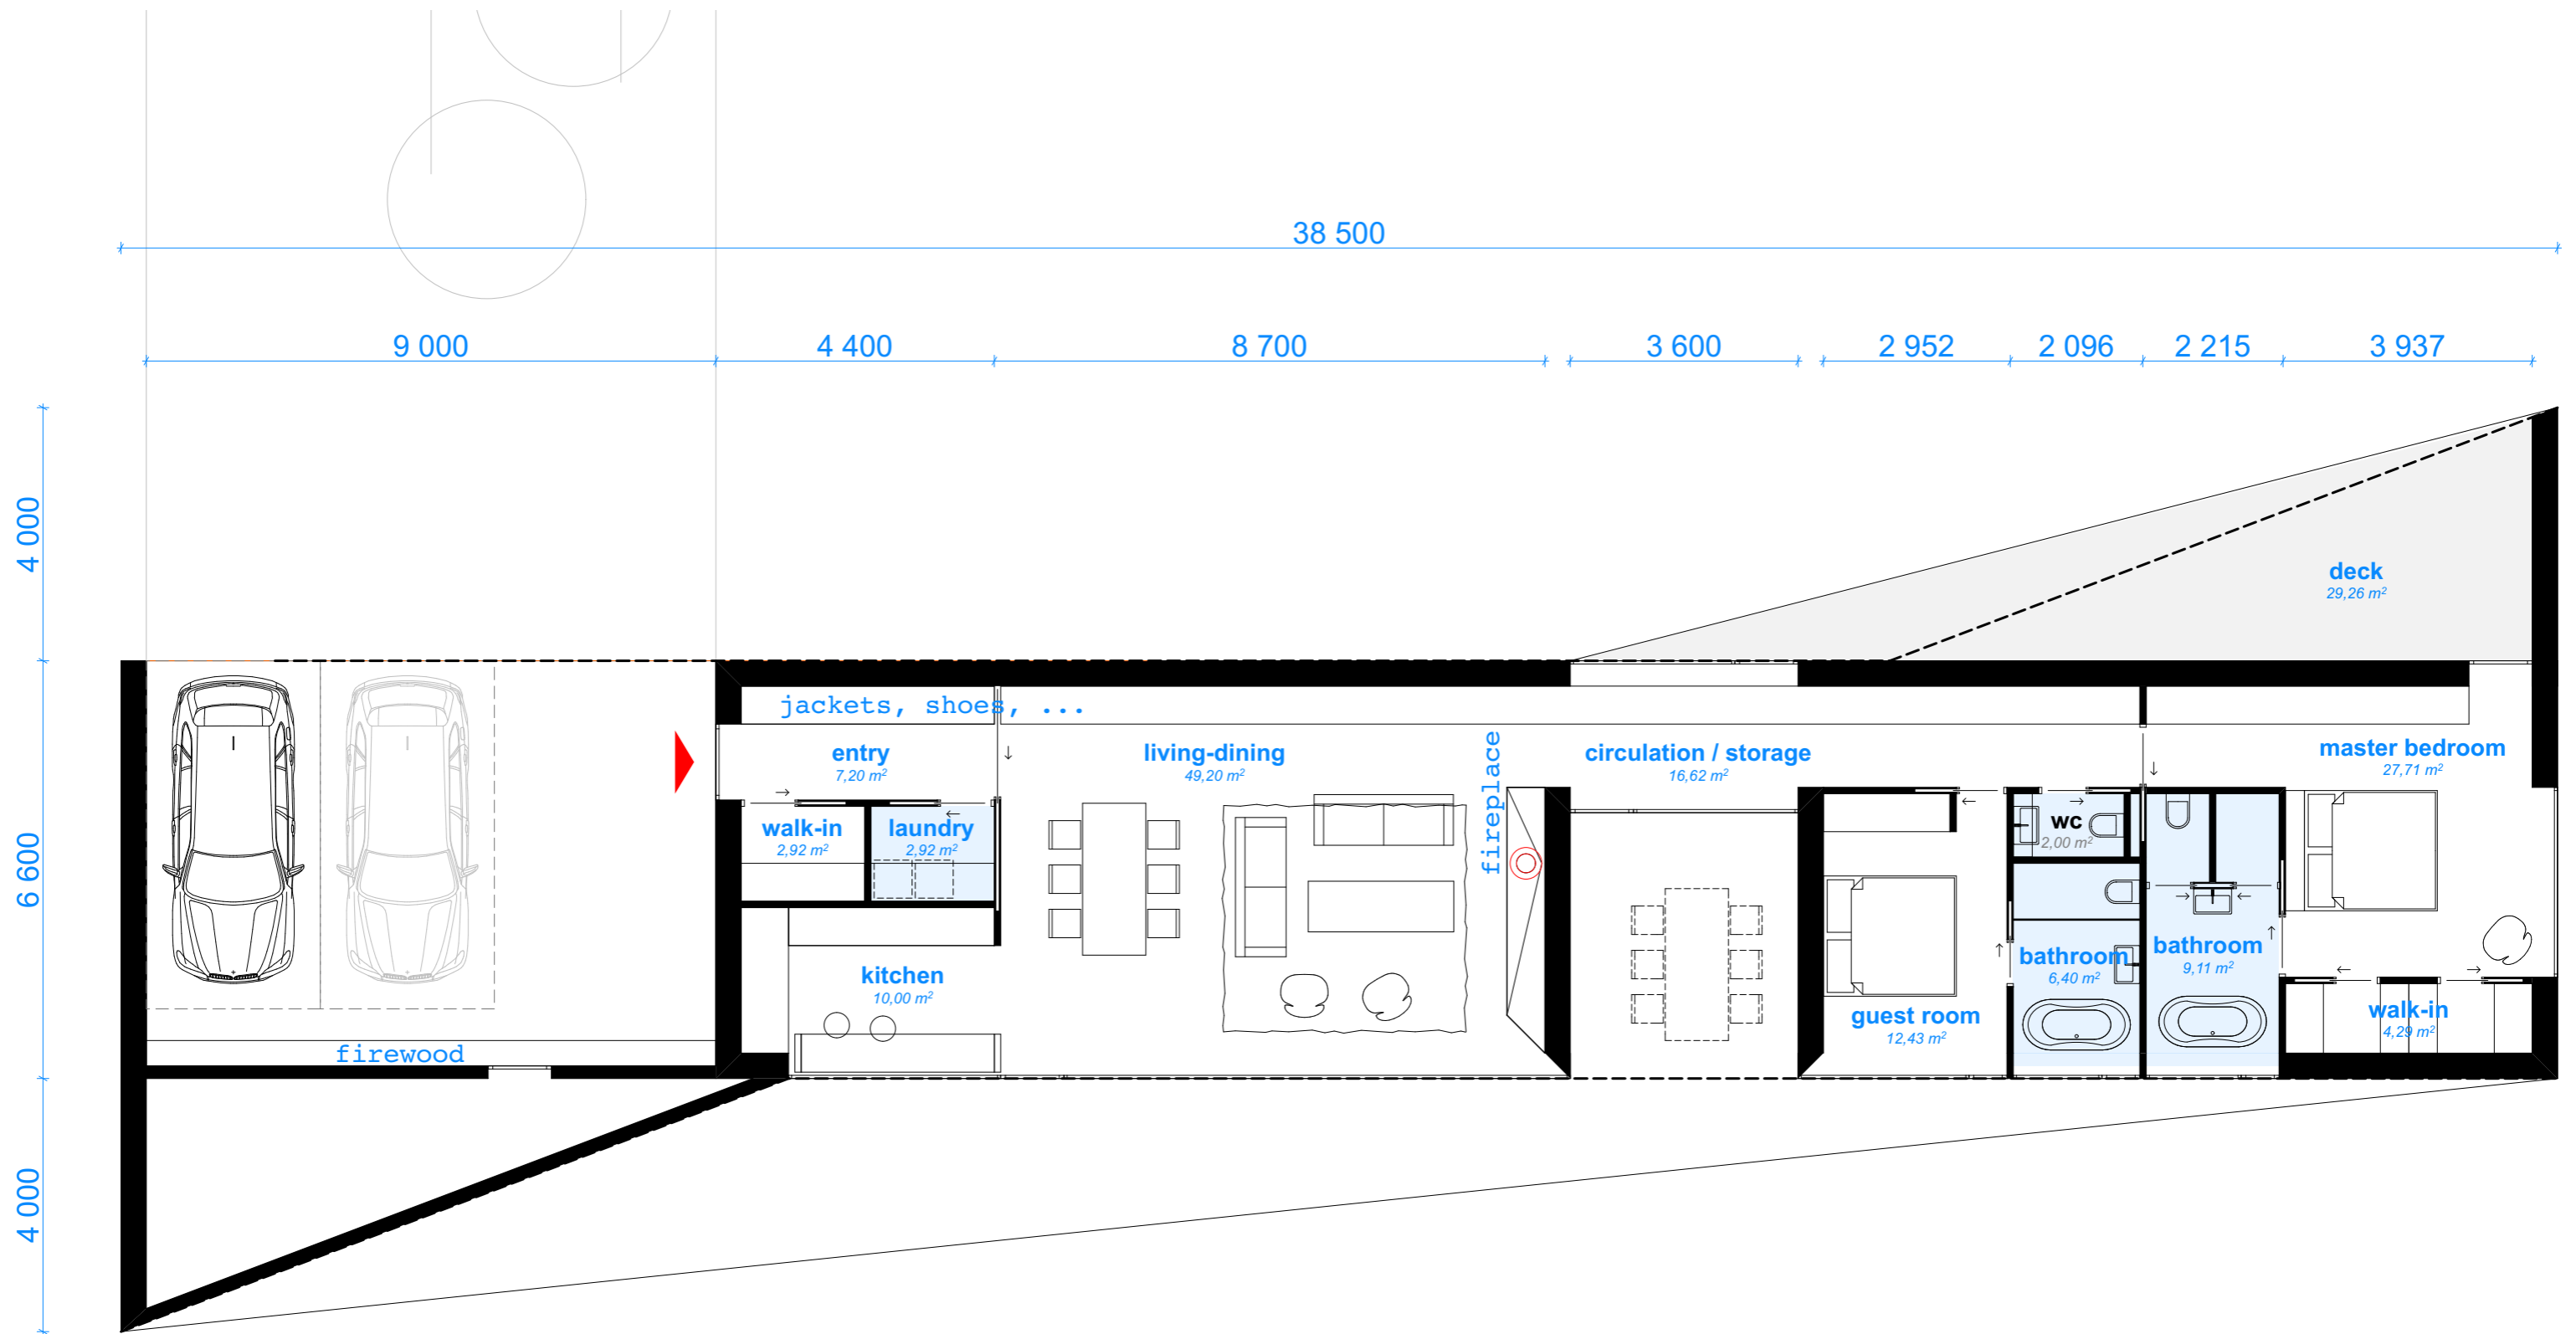

CARRAIG RIDGE
EDGE HOUSES
SAUNDERS ARCHITECTURE

Site Map - 1/2000

POND

HOUSE

CARRAIG RIDGE
EDGE HOUSES
SAUNDERS ARCHITECTURE

CARRAIG RIDGE
EDGE HOUSES
SAUNDERS ARCHITECTURE

Floor Plan - 1/100

CARRAIG RIDGE
EDGE HOUSES
 SAUNDERS ARCHITECTURE