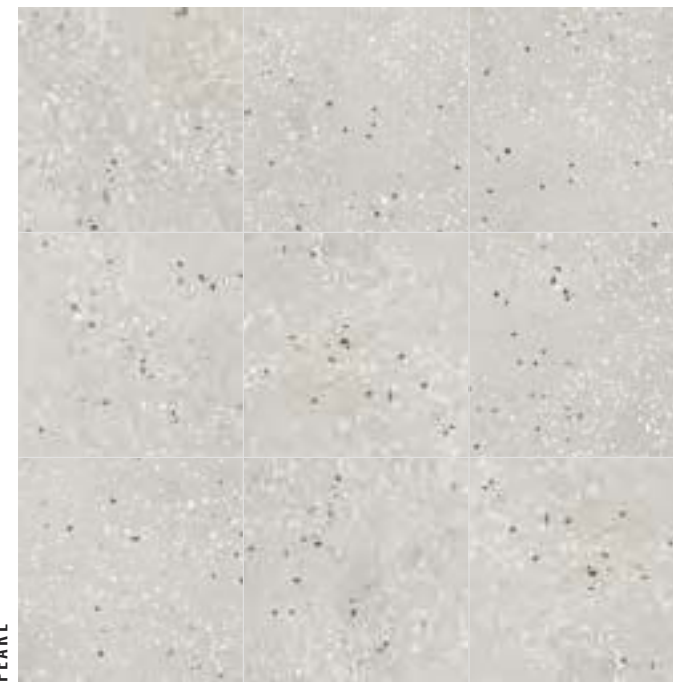

8 different pieces - 8 piezas diferentes