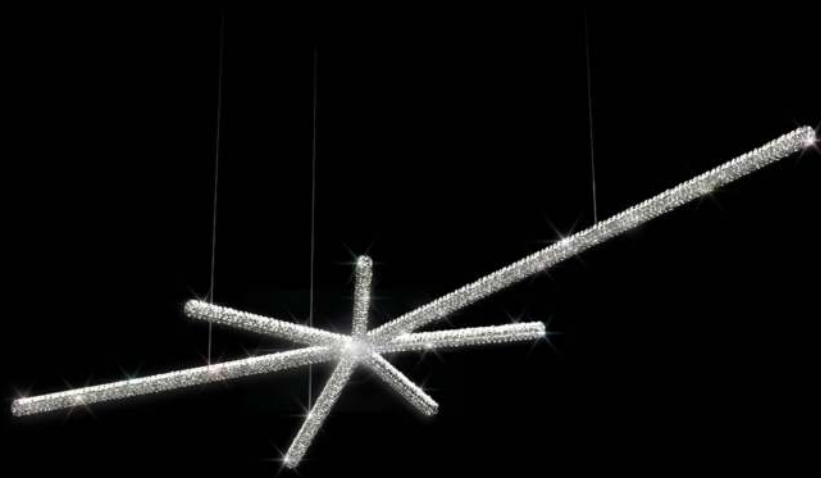

L W H

*Polished stainless steel with Swarovski® crystals.*

50 4 4

*Light source: 2700 K, LED incl.*

75 4 4

FINE LINE

## FINE LINE STAR

Born as an extravagant extension of Fine Line's sophisticated shape, Fine Line Star reflects the light source of our Universe.

Fine Line Star *sizes in cm*

L W H

*Polished stainless steel with Swarovski® crystals.  
Light source: 2700 K, LED incl.*