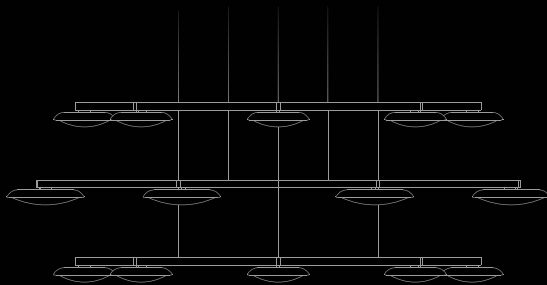

Origo Star sizes in cm

D1 D2 H

Set of three individual Origo chandeliers. Solid brass with Swarovski® crystals on pointed metal structure.

116 150 50

Light source: 16x16W + 8x18W, 3000 K, LED incl.