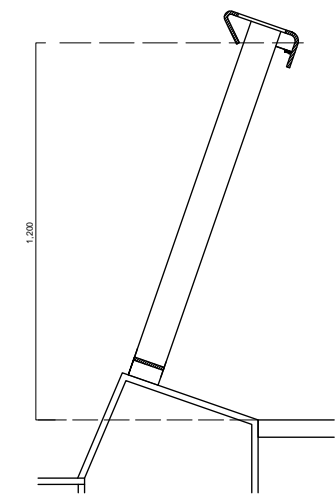

Chengdu Jiangxi River Bridge  
 0 1m 2m

Chengdu Jiangxi River Bridge  
 Bench Details  
 0 50cm 100cm

Chengdu Jiangxi River Bridge  
 Balustrade Details  
 0 50cm 100cm