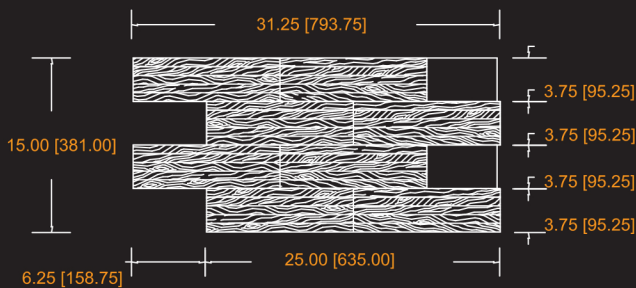

LÄNCKO®

THE WALLS YOU'VE BEEN WAITING FOR

GENERAL SPECS

Tile Size: 15" x 31¹/₄" [381 x 793.75 mm]
Aprox. Weight: 7.30 Lbs per Tile,
46.65 Lbs per Package [Incl. Box]
Thickness: 1" [25.4 mm]
Coverage: 3.07 sq ft. [0.28 m²] Per Tile,
18.44 sq ft. [1.71 m²] Per Box
6 Tiles per Box