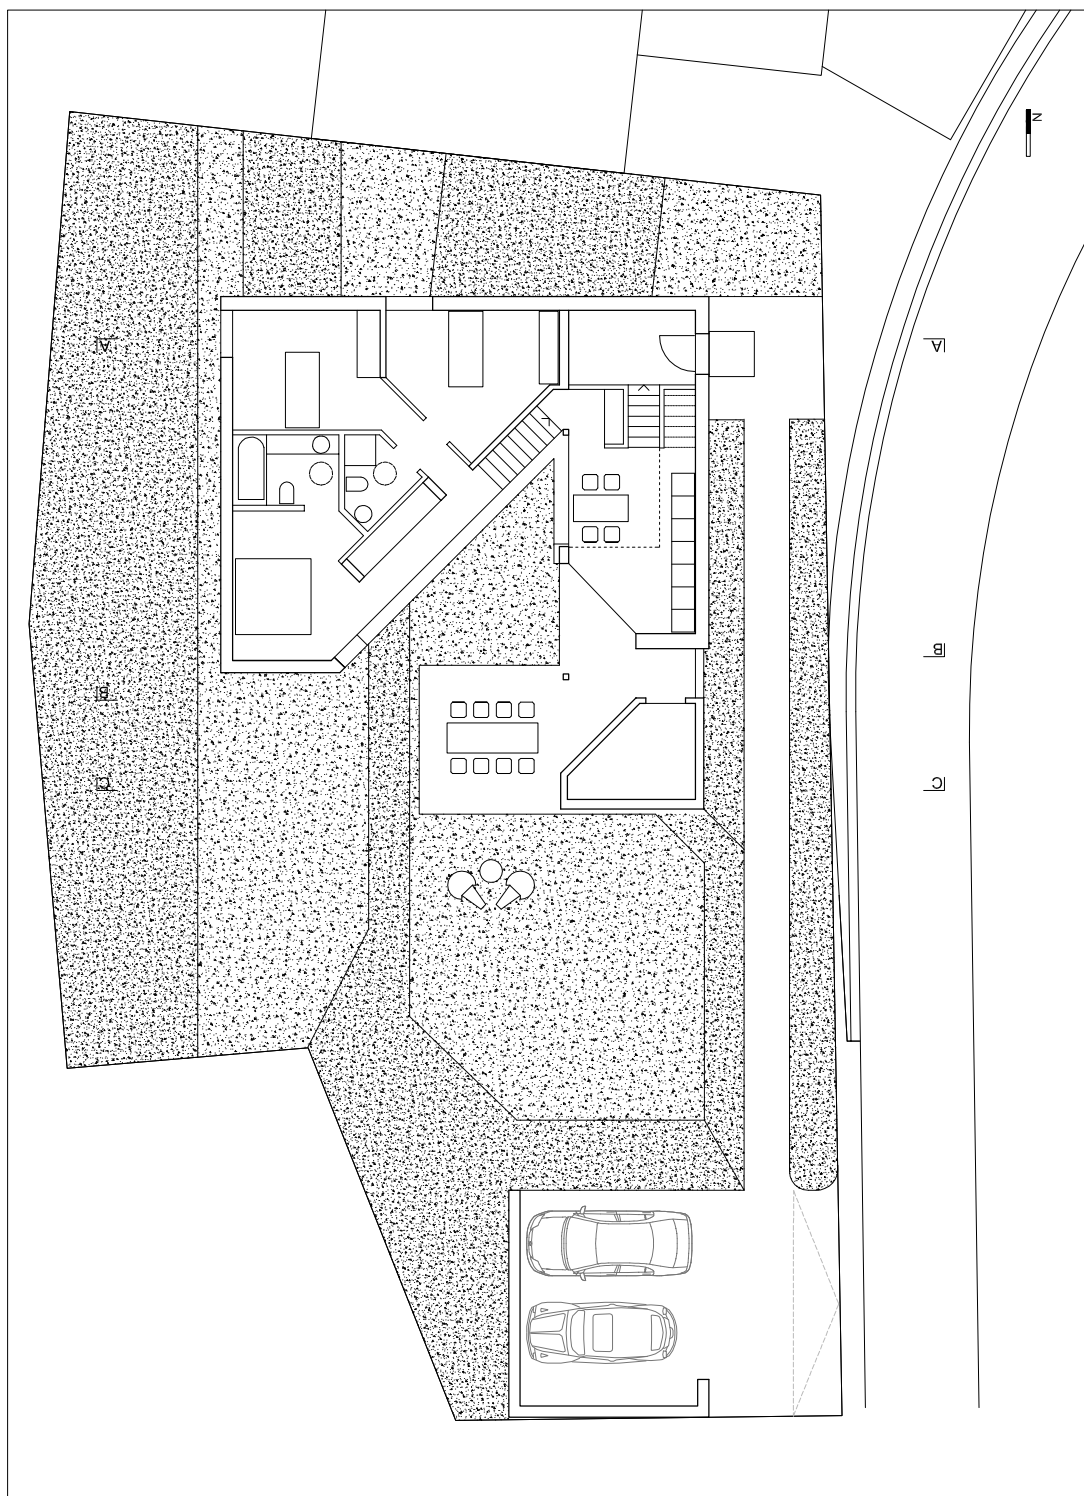

ENTRY LEVEL +1.35 / LEVEL BEDROOM -1.45

0 1m 2m 5m 10m

HOUSE IN CARABBIA
TICINO - SWITZERLAND

DAVIDE MACULLO ARCHITECT