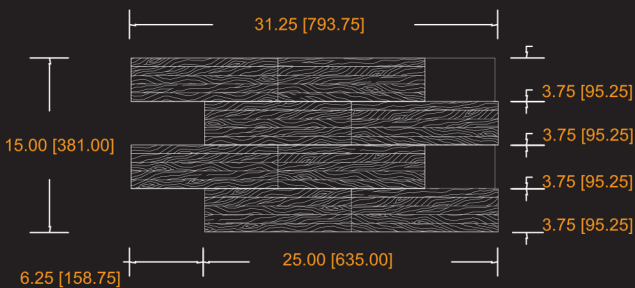

LÄNCKO®

THE WALLS YOU'VE BEEN WAITING FOR

GENERAL SPECS

Tile Size: 15" x 31 1/4" [381 x 793.75 mm]
Aprox. Weight: 7.30 Lbs per Tile,
46.65 Lbs per Package [Incl. Box]
Thickness: 1" [25.4 mm]
Coverage: 3.07 sq ft. [0.28 m²] Per Tile,
18.44 sq ft. [1.71 m²] Per Box
6 Tiles per Box