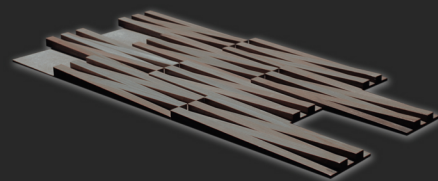

TILE SPECS

- Collection: Baufort
- Model: River
- Species: Solid Walnut
- Finish: Aged Wash

*Also available in White Oak and other unique Finishes.

Läncko® Wall Systems [BAUFORT® Collection]

▶ WWW.LANCKO.COM

▶ 1 888 4LANCKO (452 6256)

▶ FAX 858 225-0277

▶ SALES@LANCKO.COM