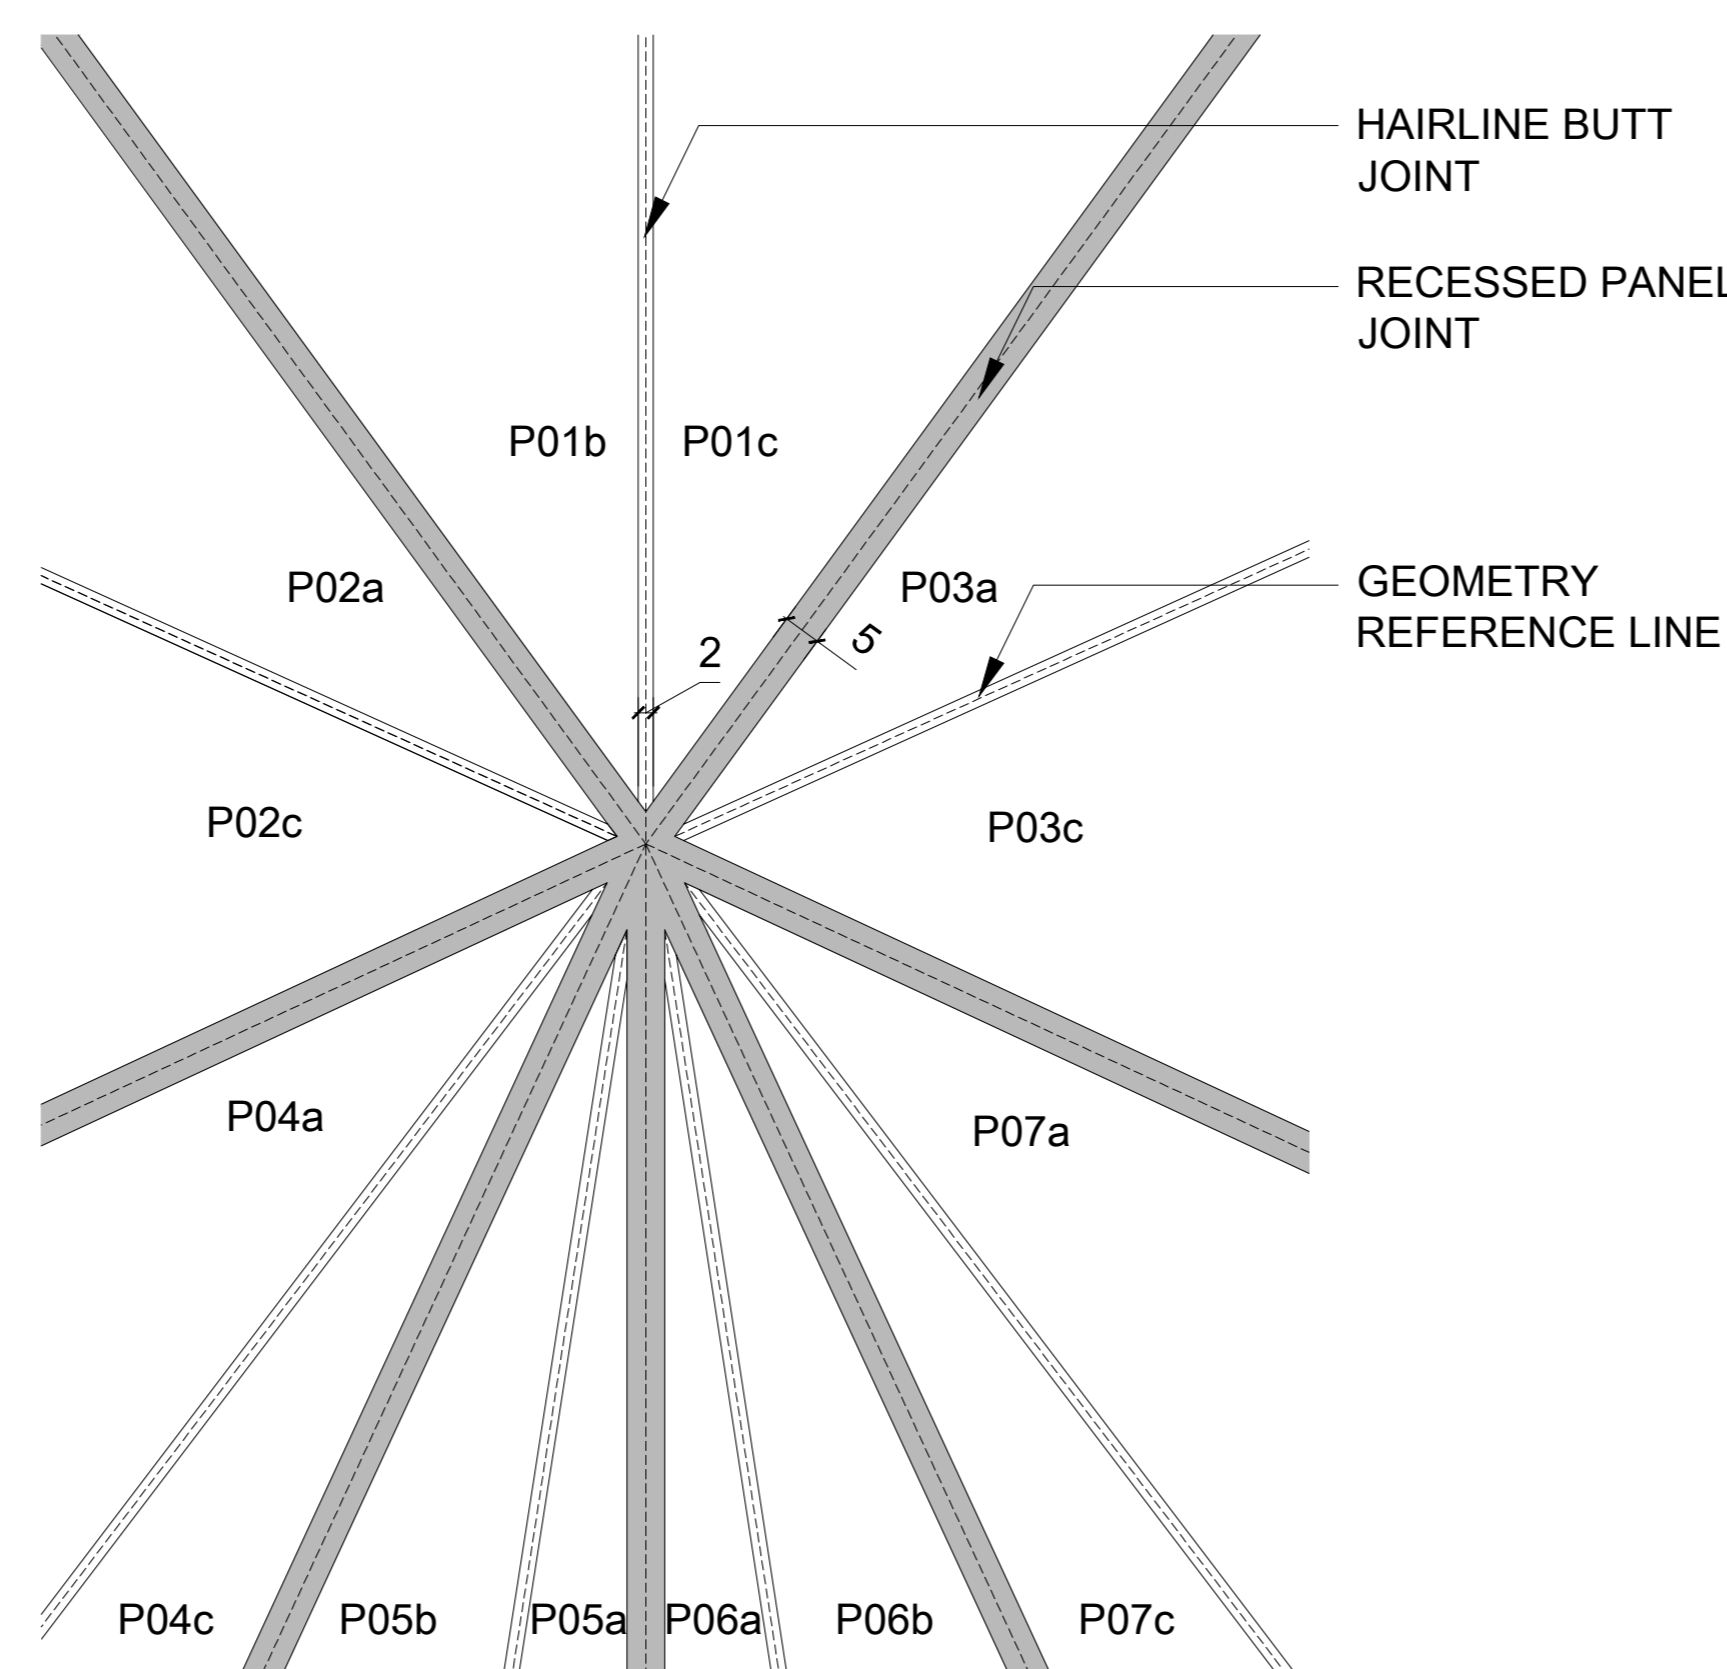

L19 & 28 TRIANGULATED CEILING PANEL LAYOUT

SMALL TRIANGULATED PANEL

TRIANGULATED PANELS JUNCTION

L38 TRIANGULATED CEILING PANEL LAYOUT

SMALL TRIANGULATED PANEL

TRIANGULATED PANELS JUNCTION

PANEL RECESSED JOINT TYPE 01

PANEL RECESSED JOINT TYPE 02

PANEL RECESSED JOINT TYPE 03

PANEL BUTT JOINT