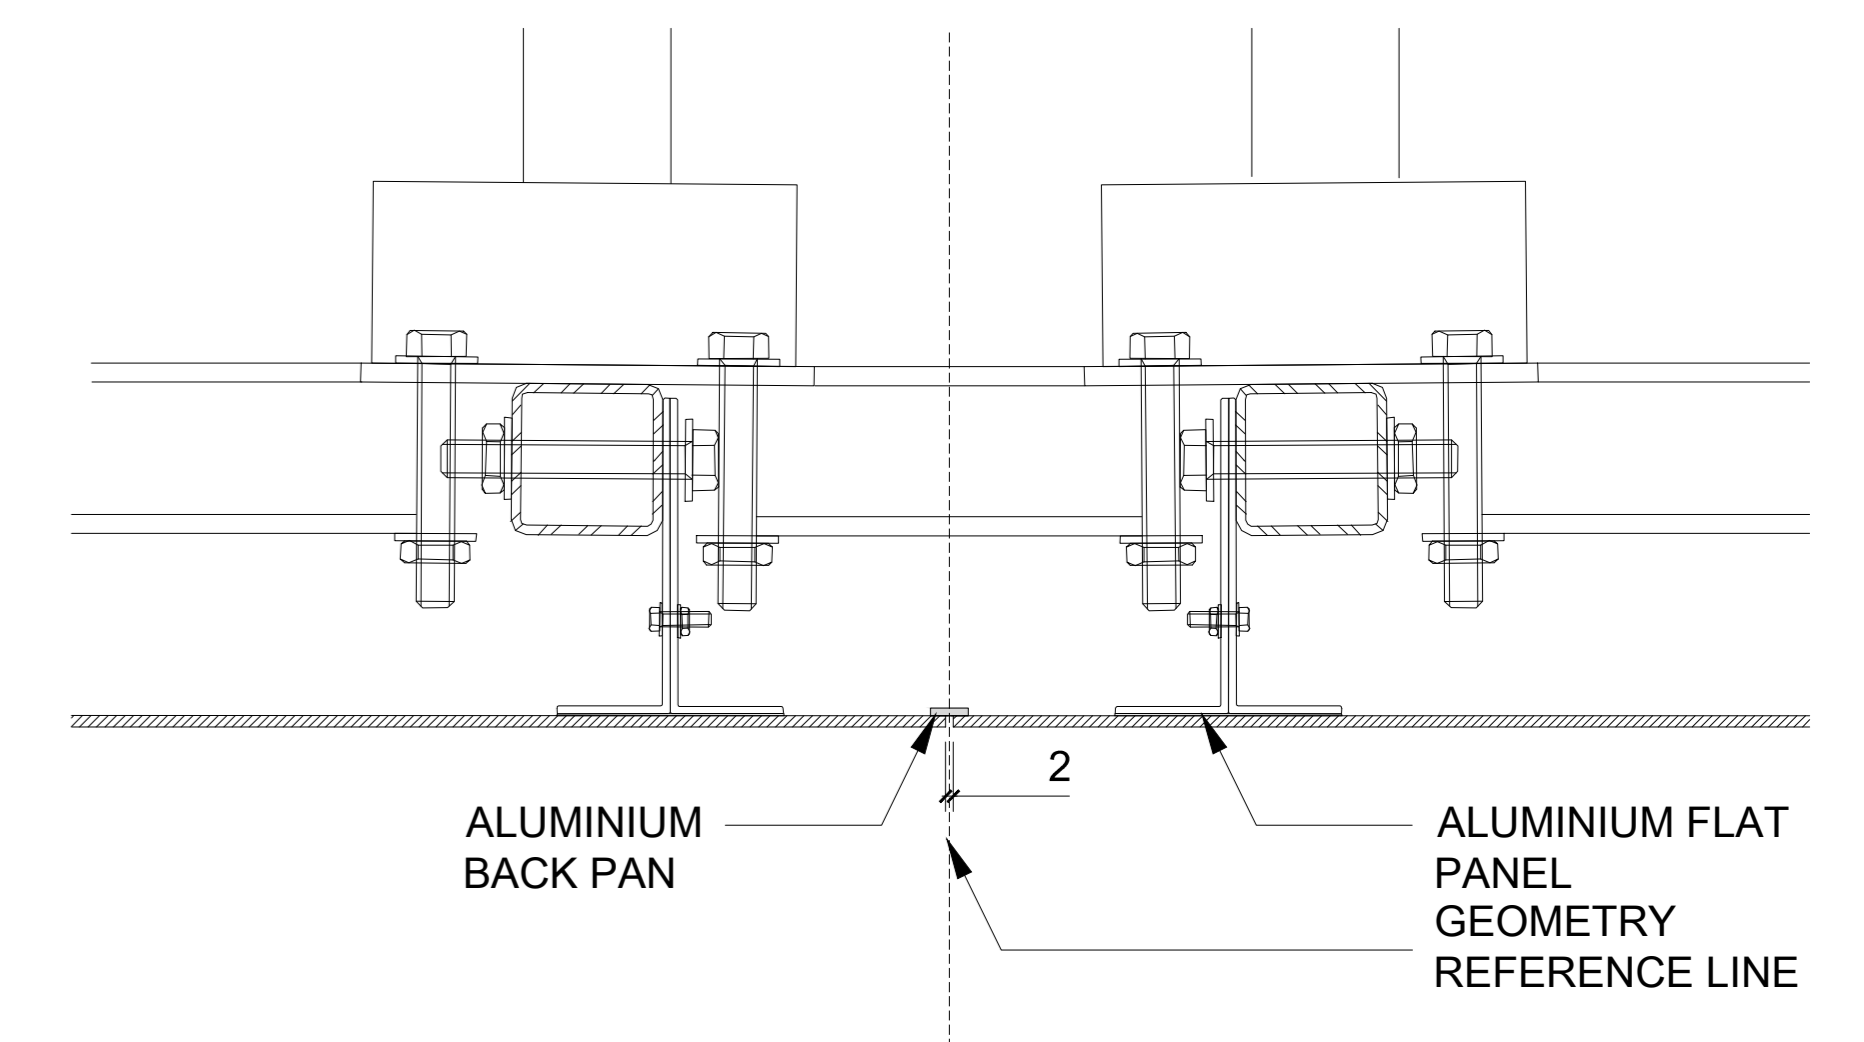

L19 & 28 TRIANGULATED CEILING PANEL LAYOUT

SMALL TRIANGULATED PANEL

TRIANGULATED PANELS JUNCTION

L38 TRIANGULATED CEILING PANEL LAYOUT

SMALL TRIANGULATED PANEL

TRIANGULATED PANELS JUNCTION

PANEL RECESSED JOINT TYPE 01

PANEL RECESSED JOINT TYPE 02

PANEL RECESSED JOINT TYPE 03

PANEL BUTT JOINT