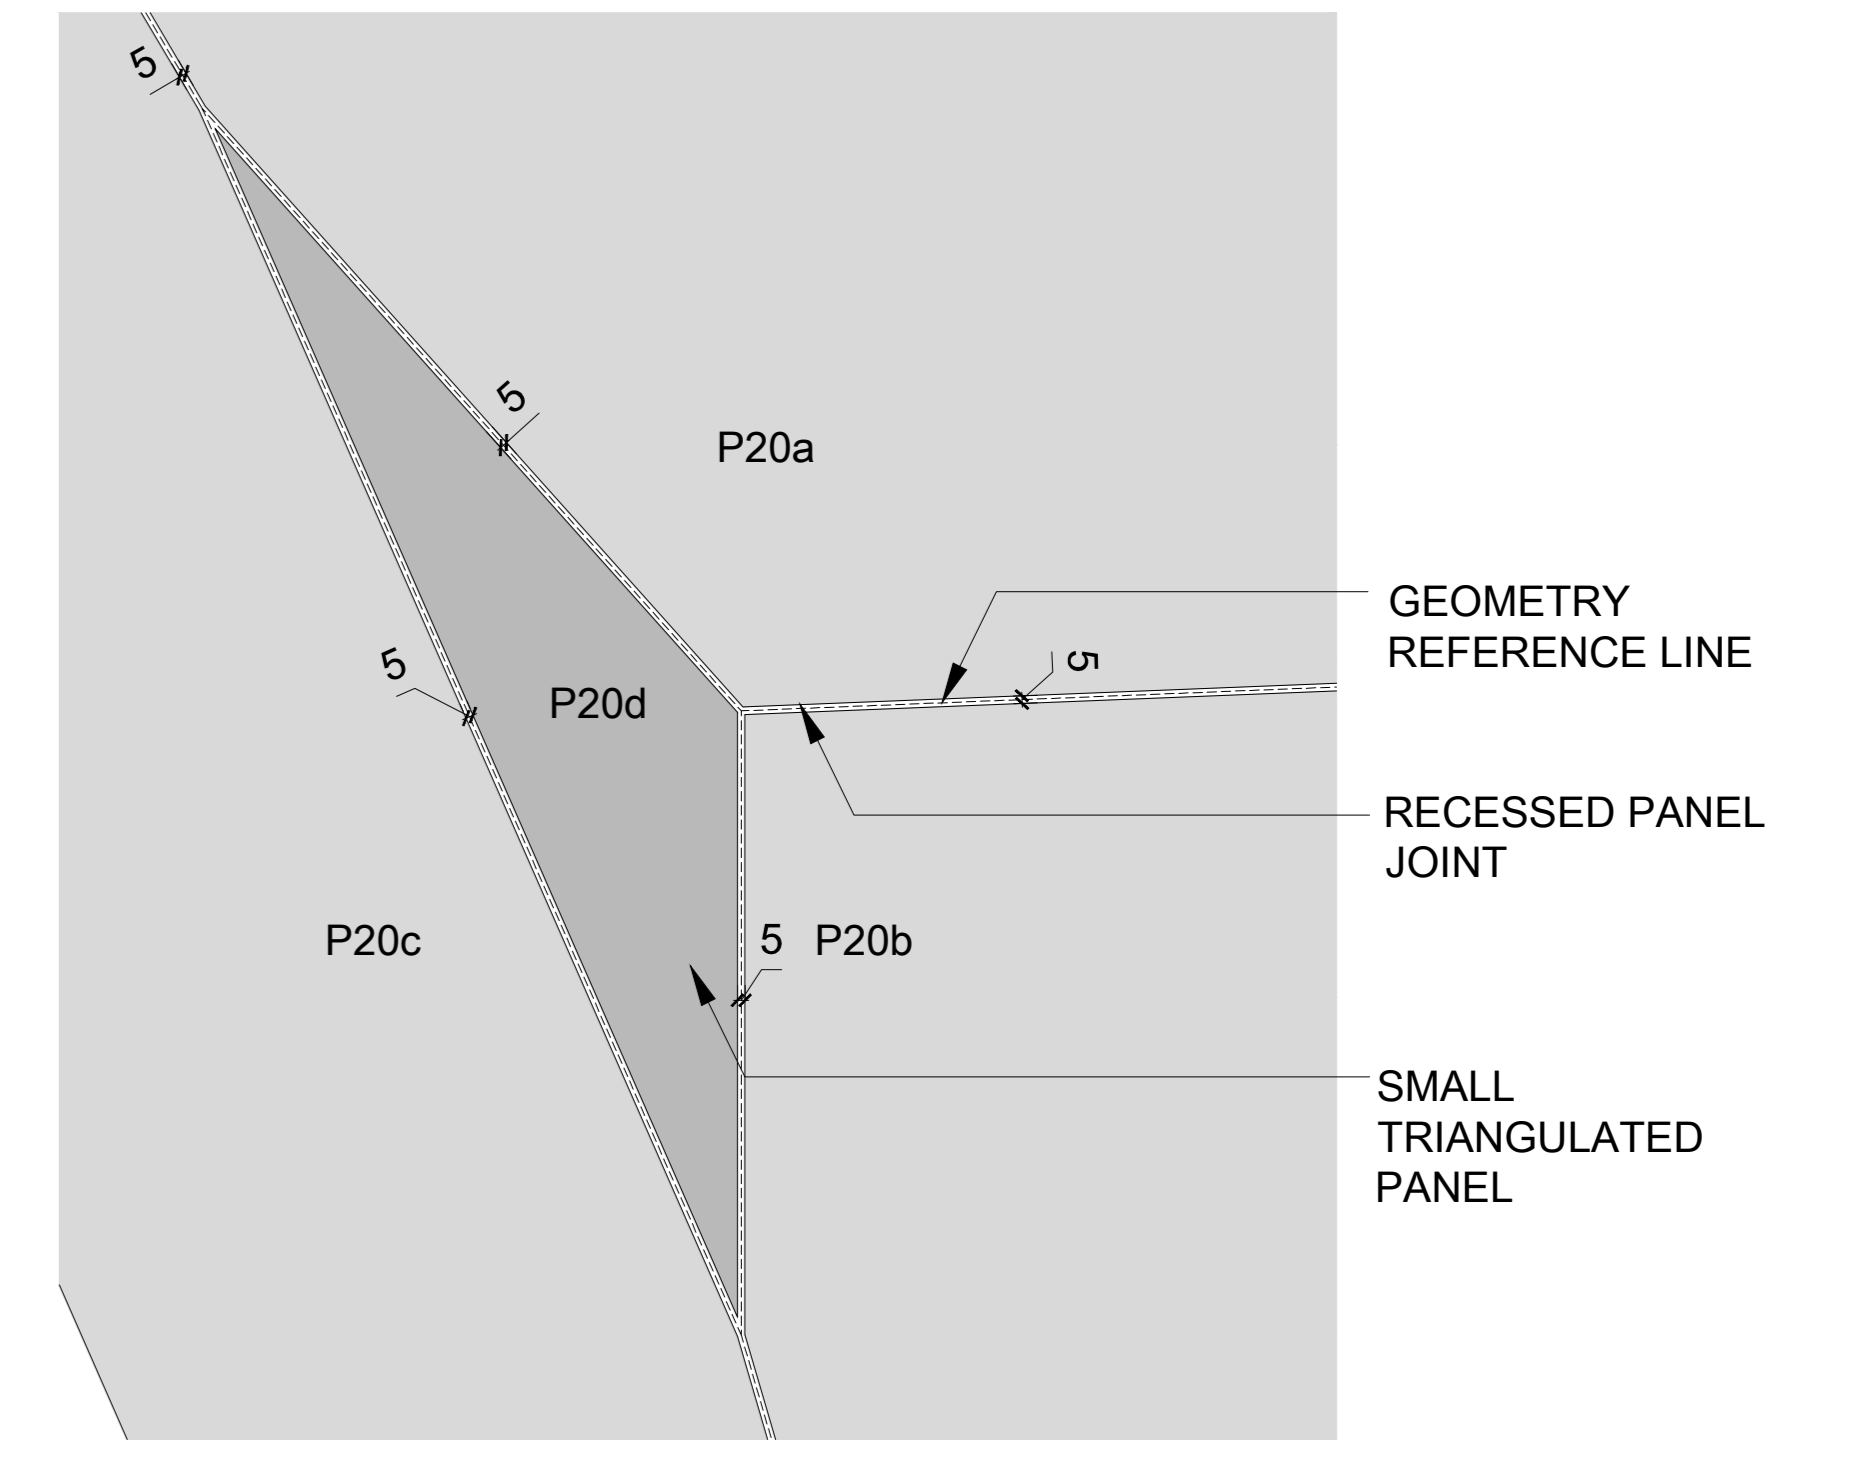

L19 & 28 TRIANGULATED CEILING PANEL LAYOUT

SMALL TRIANGULATED PANEL

TRIANGULATED PANELS JUNCTION

L38 TRIANGULATED CEILING PANEL LAYOUT

SMALL TRIANGULATED PANEL

TRIANGULATED PANELS JUNCTION

PANEL RECESSED JOINT TYPE 01

PANEL RECESSED JOINT TYPE 02

PANEL RECESSED JOINT TYPE 03

PANEL BUTT JOINT