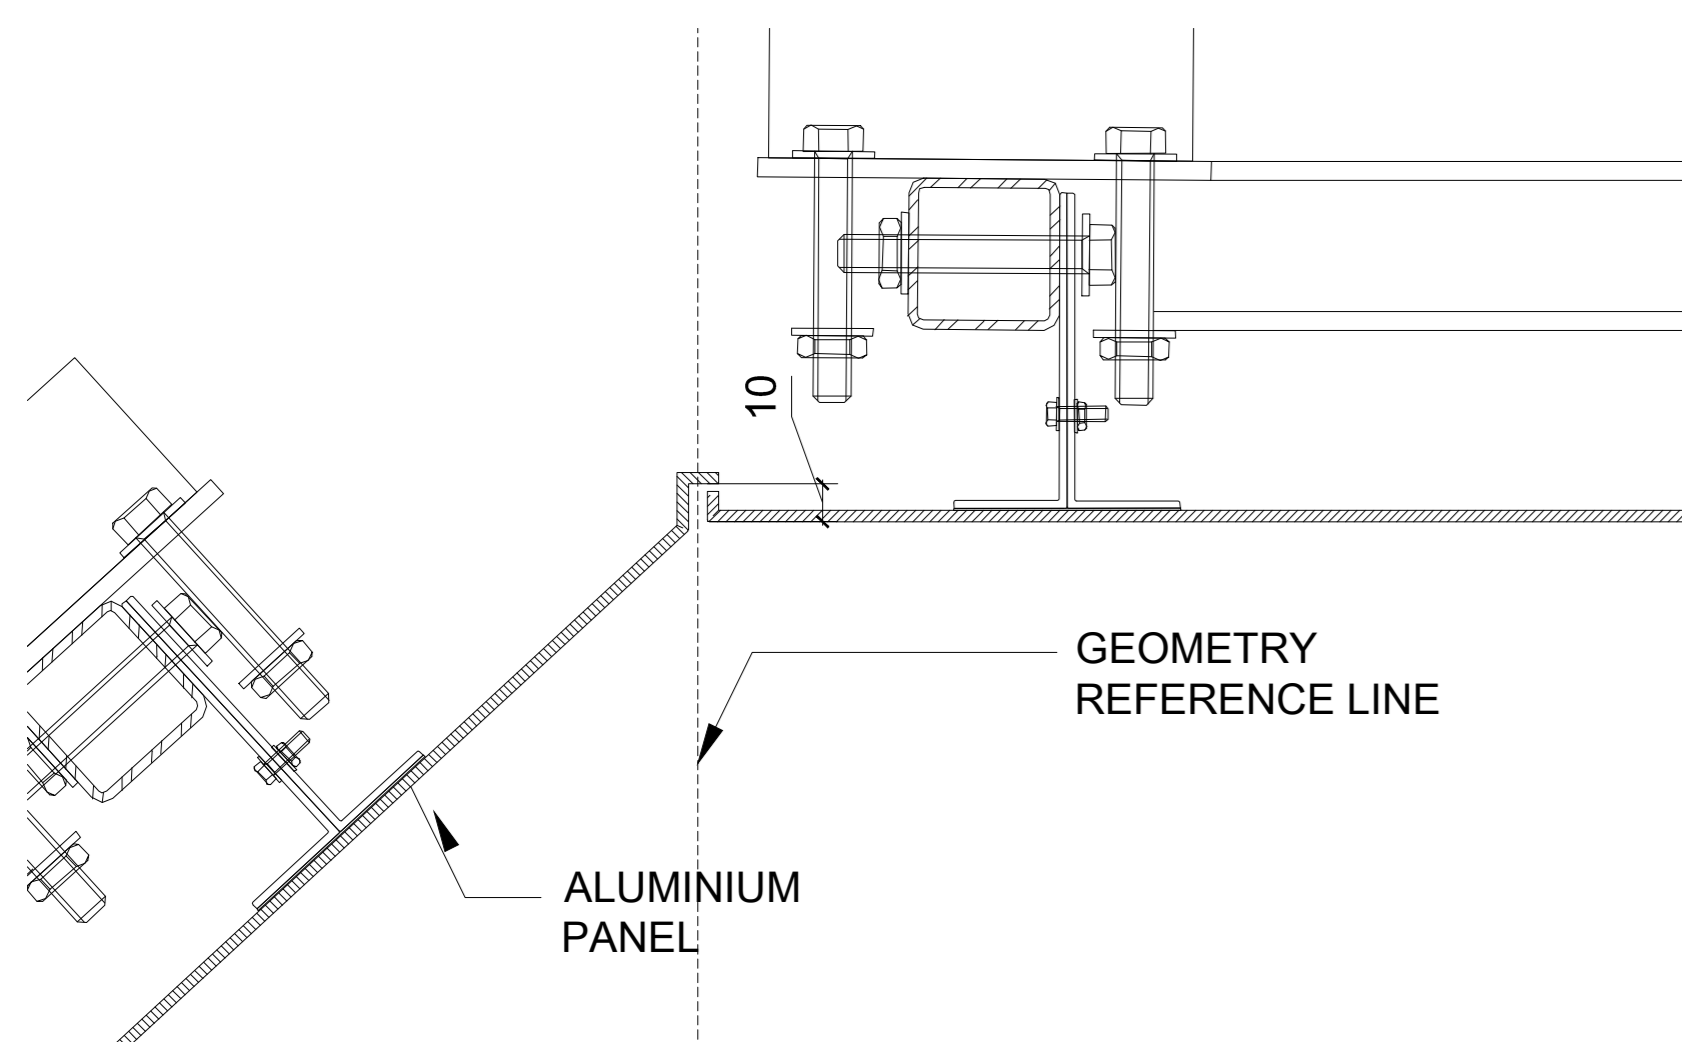

L19 & 28 TRIANGULATED CEILING PANEL LAYOUT

SMALL TRIANGULATED PANEL

TRIANGULATED PANELS JUNCTION

L38 TRIANGULATED CEILING PANEL LAYOUT

SMALL TRIANGULATED PANEL

TRIANGULATED PANELS JUNCTION

PANEL RECESSED JOINT TYPE 01

PANEL RECESSED JOINT TYPE 02

PANEL RECESSED JOINT TYPE 03

PANEL BUTT JOINT