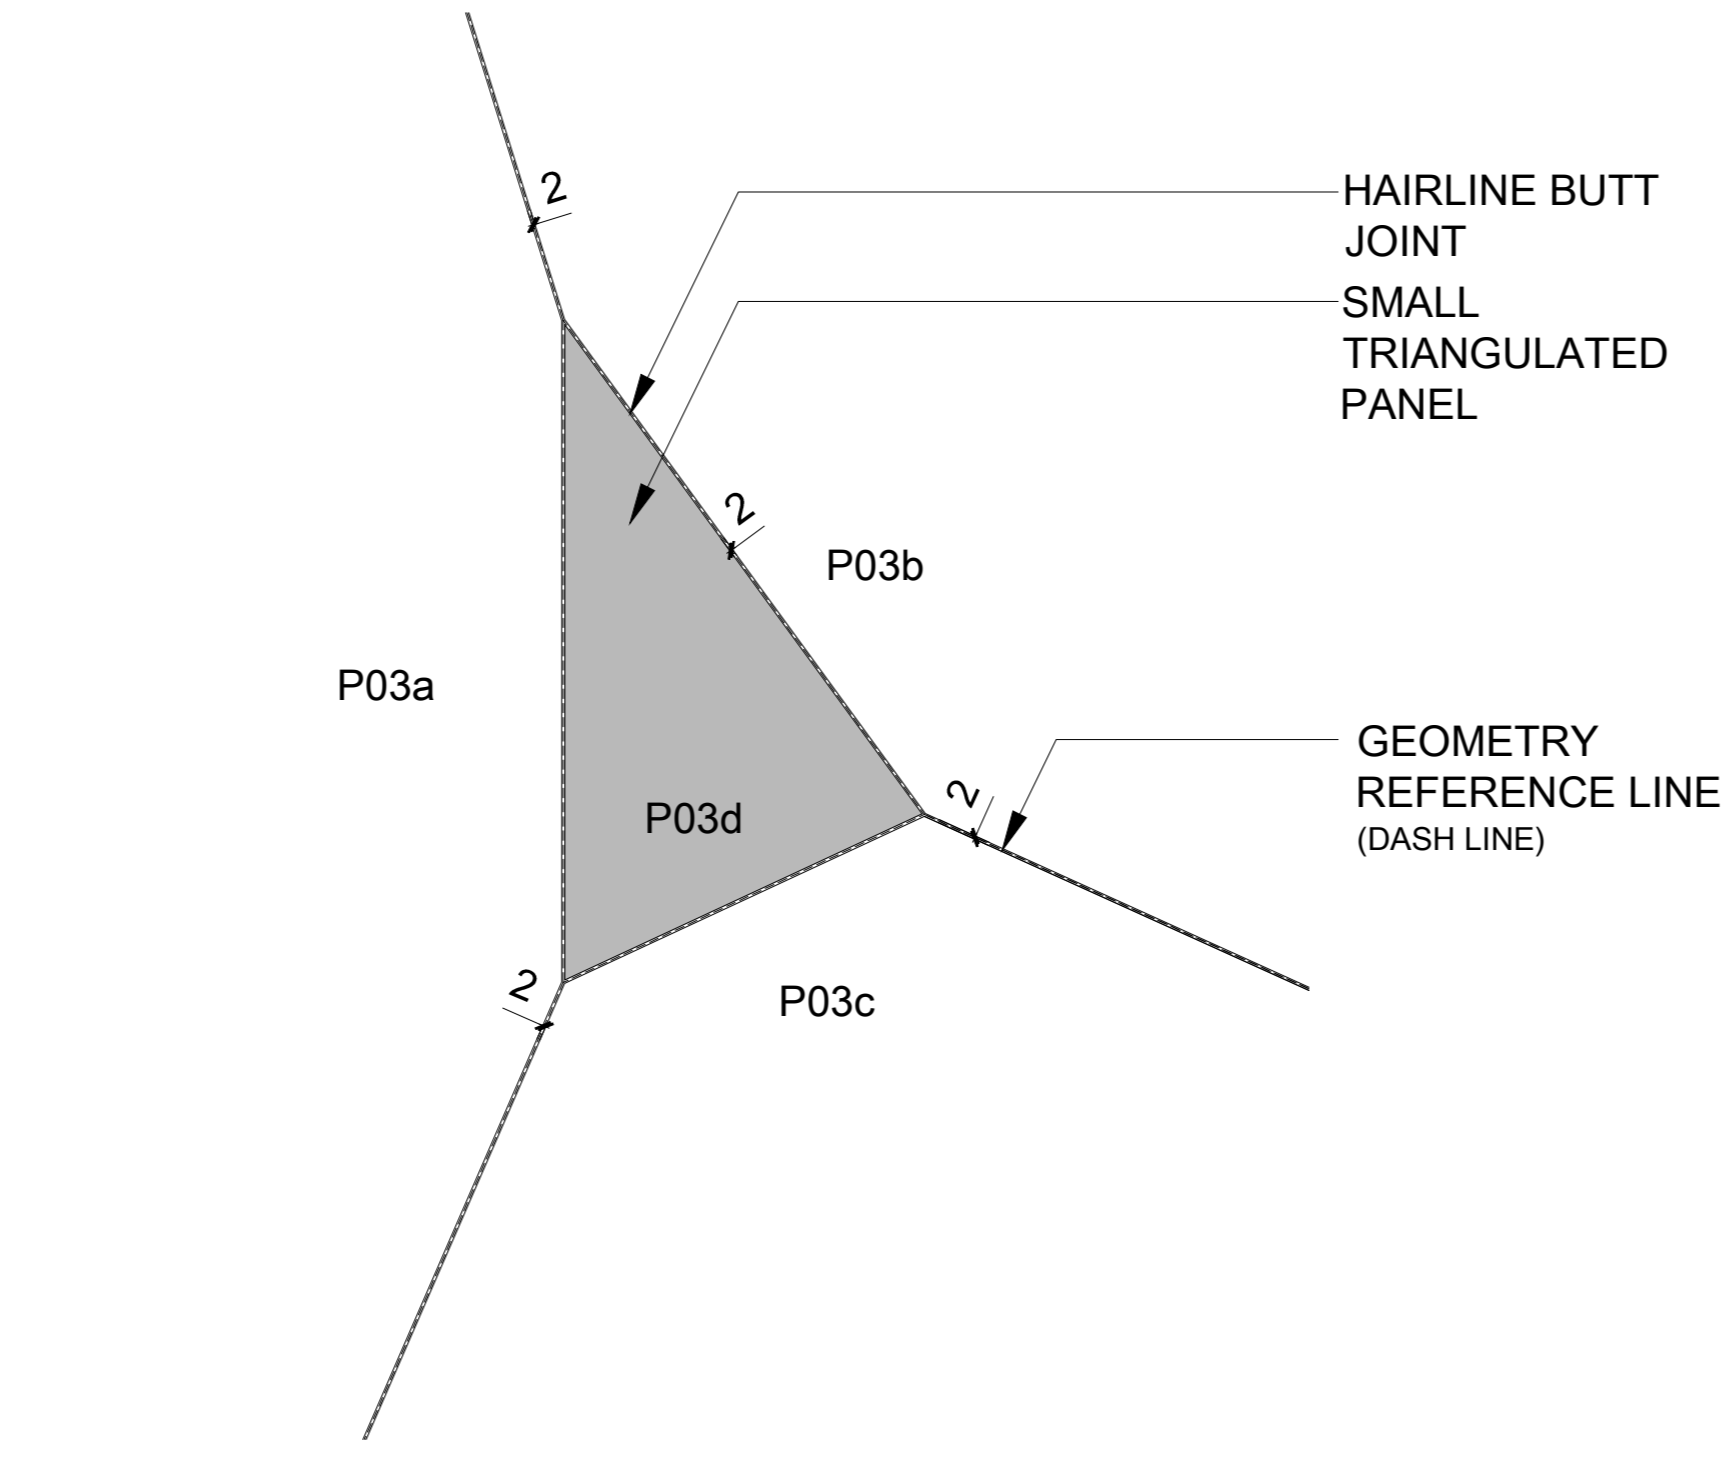

L19 & 28 TRIANGULATED CEILING PANEL LAYOUT

SMALL TRIANGULATED PANEL

TRIANGULATED PANELS JUNCTION

L38 TRIANGULATED CEILING PANEL LAYOUT

SMALL TRIANGULATED PANEL

TRIANGULATED PANELS JUNCTION

PANEL RECESSED JOINT TYPE 01

PANEL RECESSED JOINT TYPE 02

PANEL RECESSED JOINT TYPE 03

PANEL BUTT JOINT