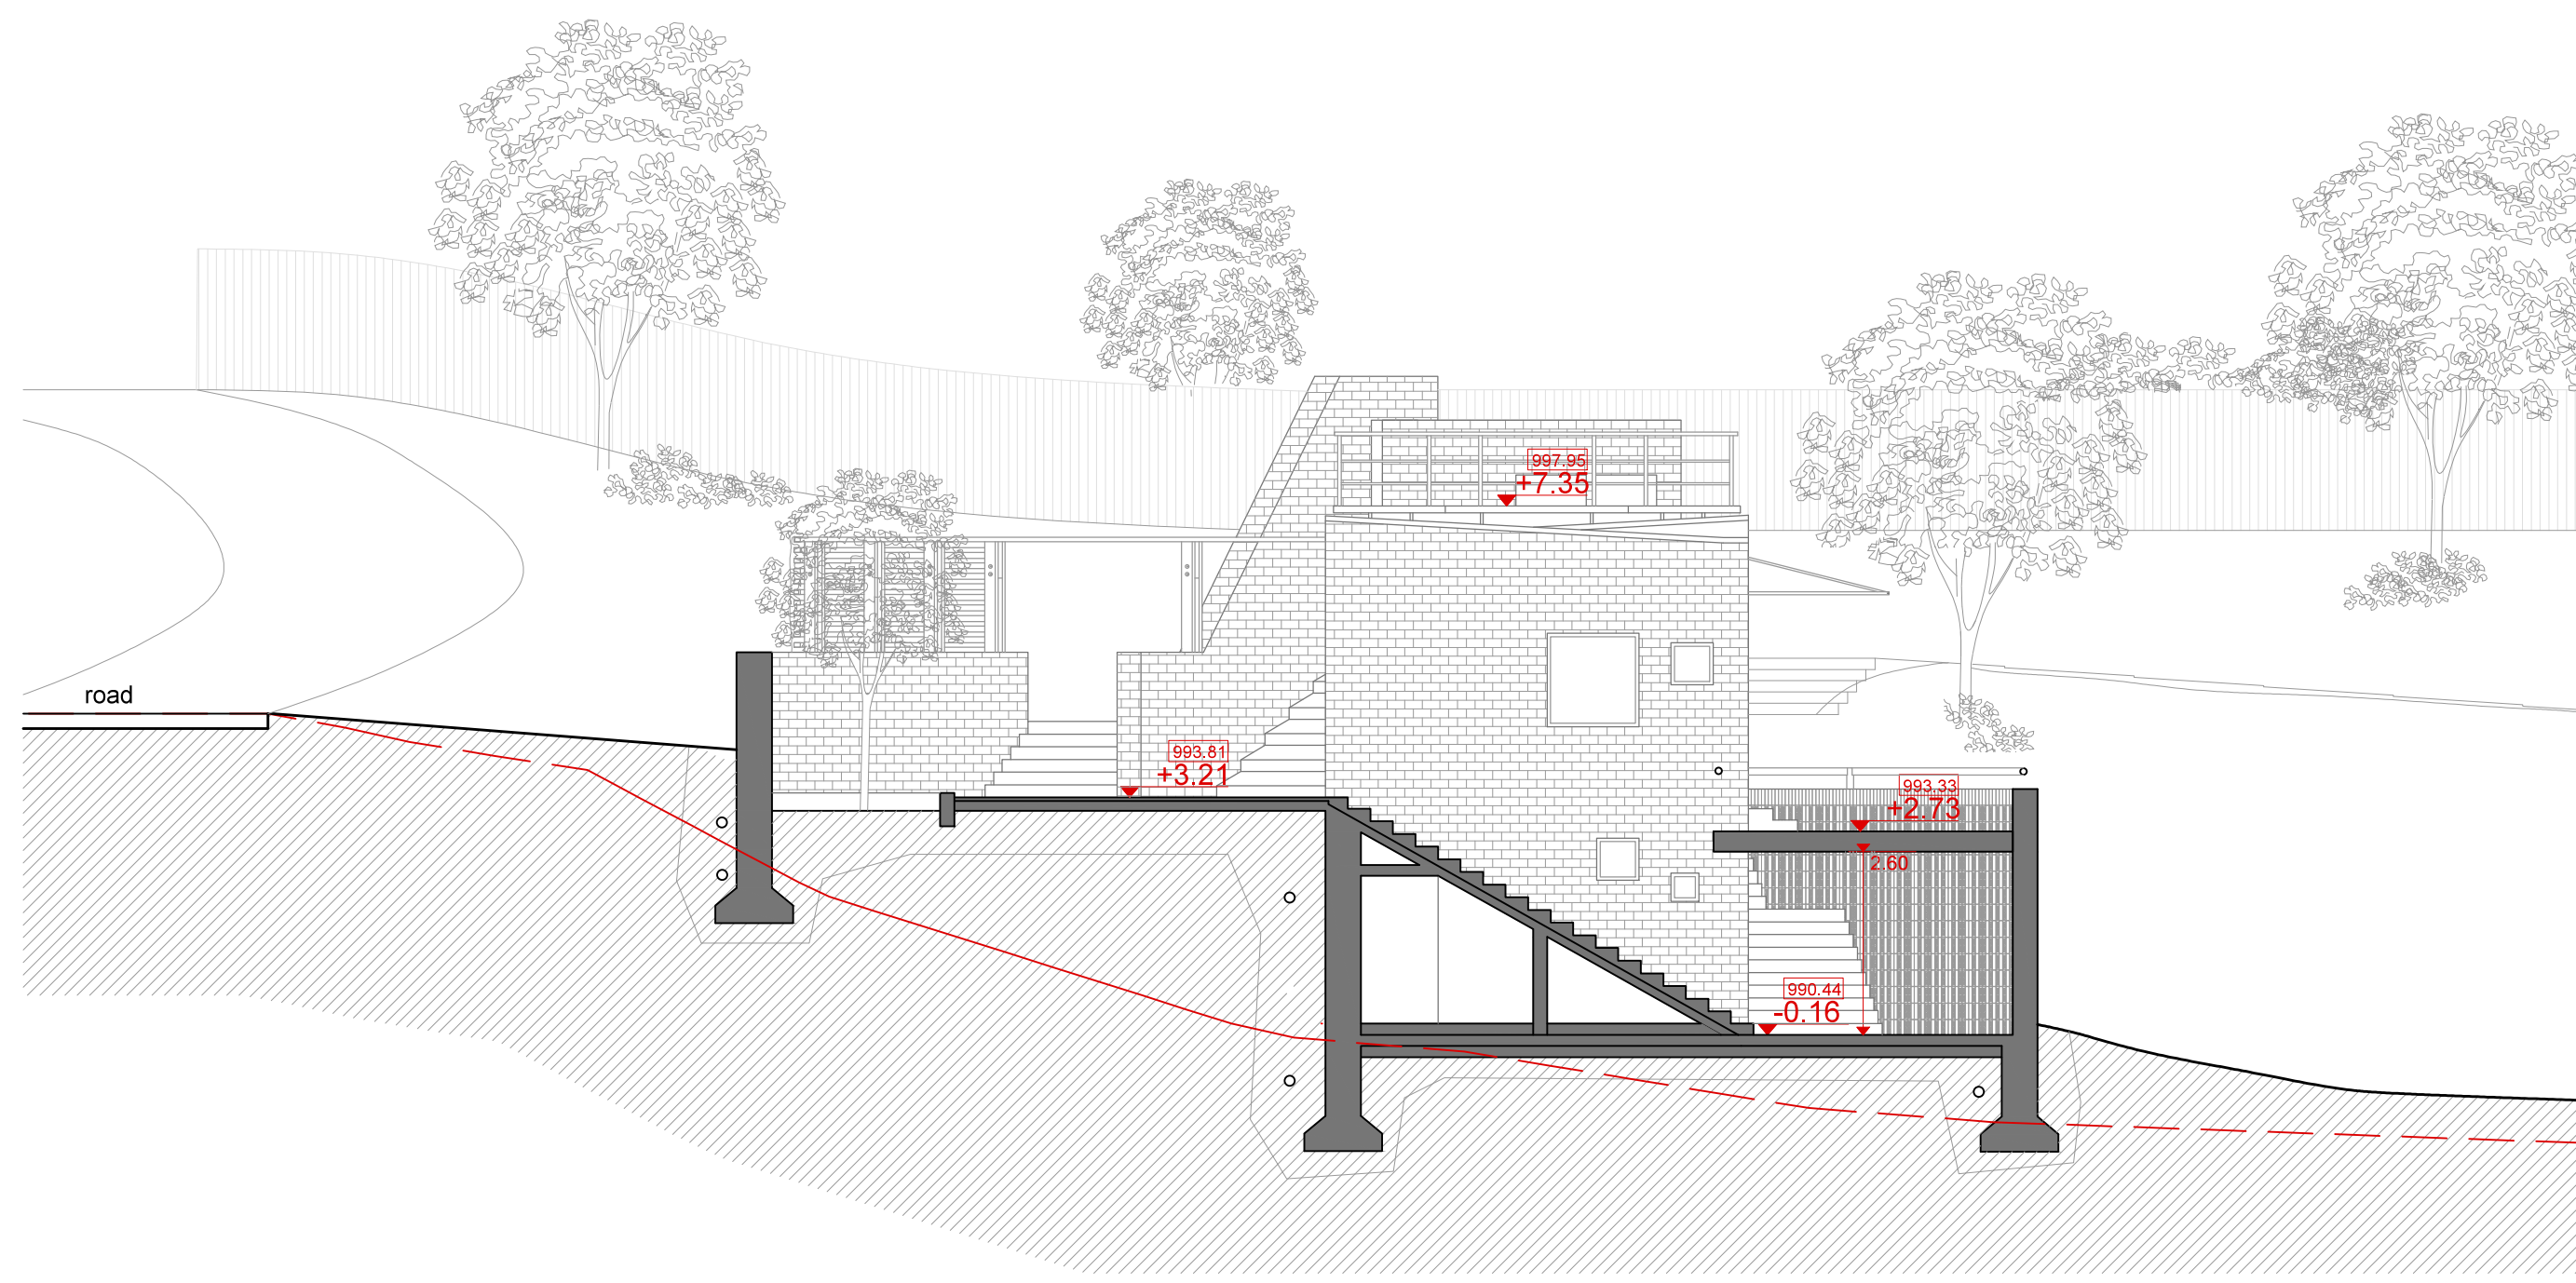

Section A-A
Scale 1:100

Section B-B
Scale 1:100

Section C-C
Scale 1:100

MKG	Municipality KAMPALA Country UGANDA		studio tamassociati 2712 DORSODURO - 30125 VENEZIA TEL./FAX 041.522.89.74 www.tamassociati.org
	Client MAISHA FILM LAB P.O. Box 72156 Kampala Uganda		
	site address 27, Buziga Hill Road - Buziga Kampala Uganda		
architects STUDIO TAMASSOCIATI architect raul pantaleo		phase 03	
update	20.03.2014		
drawing title	SECTIONS		