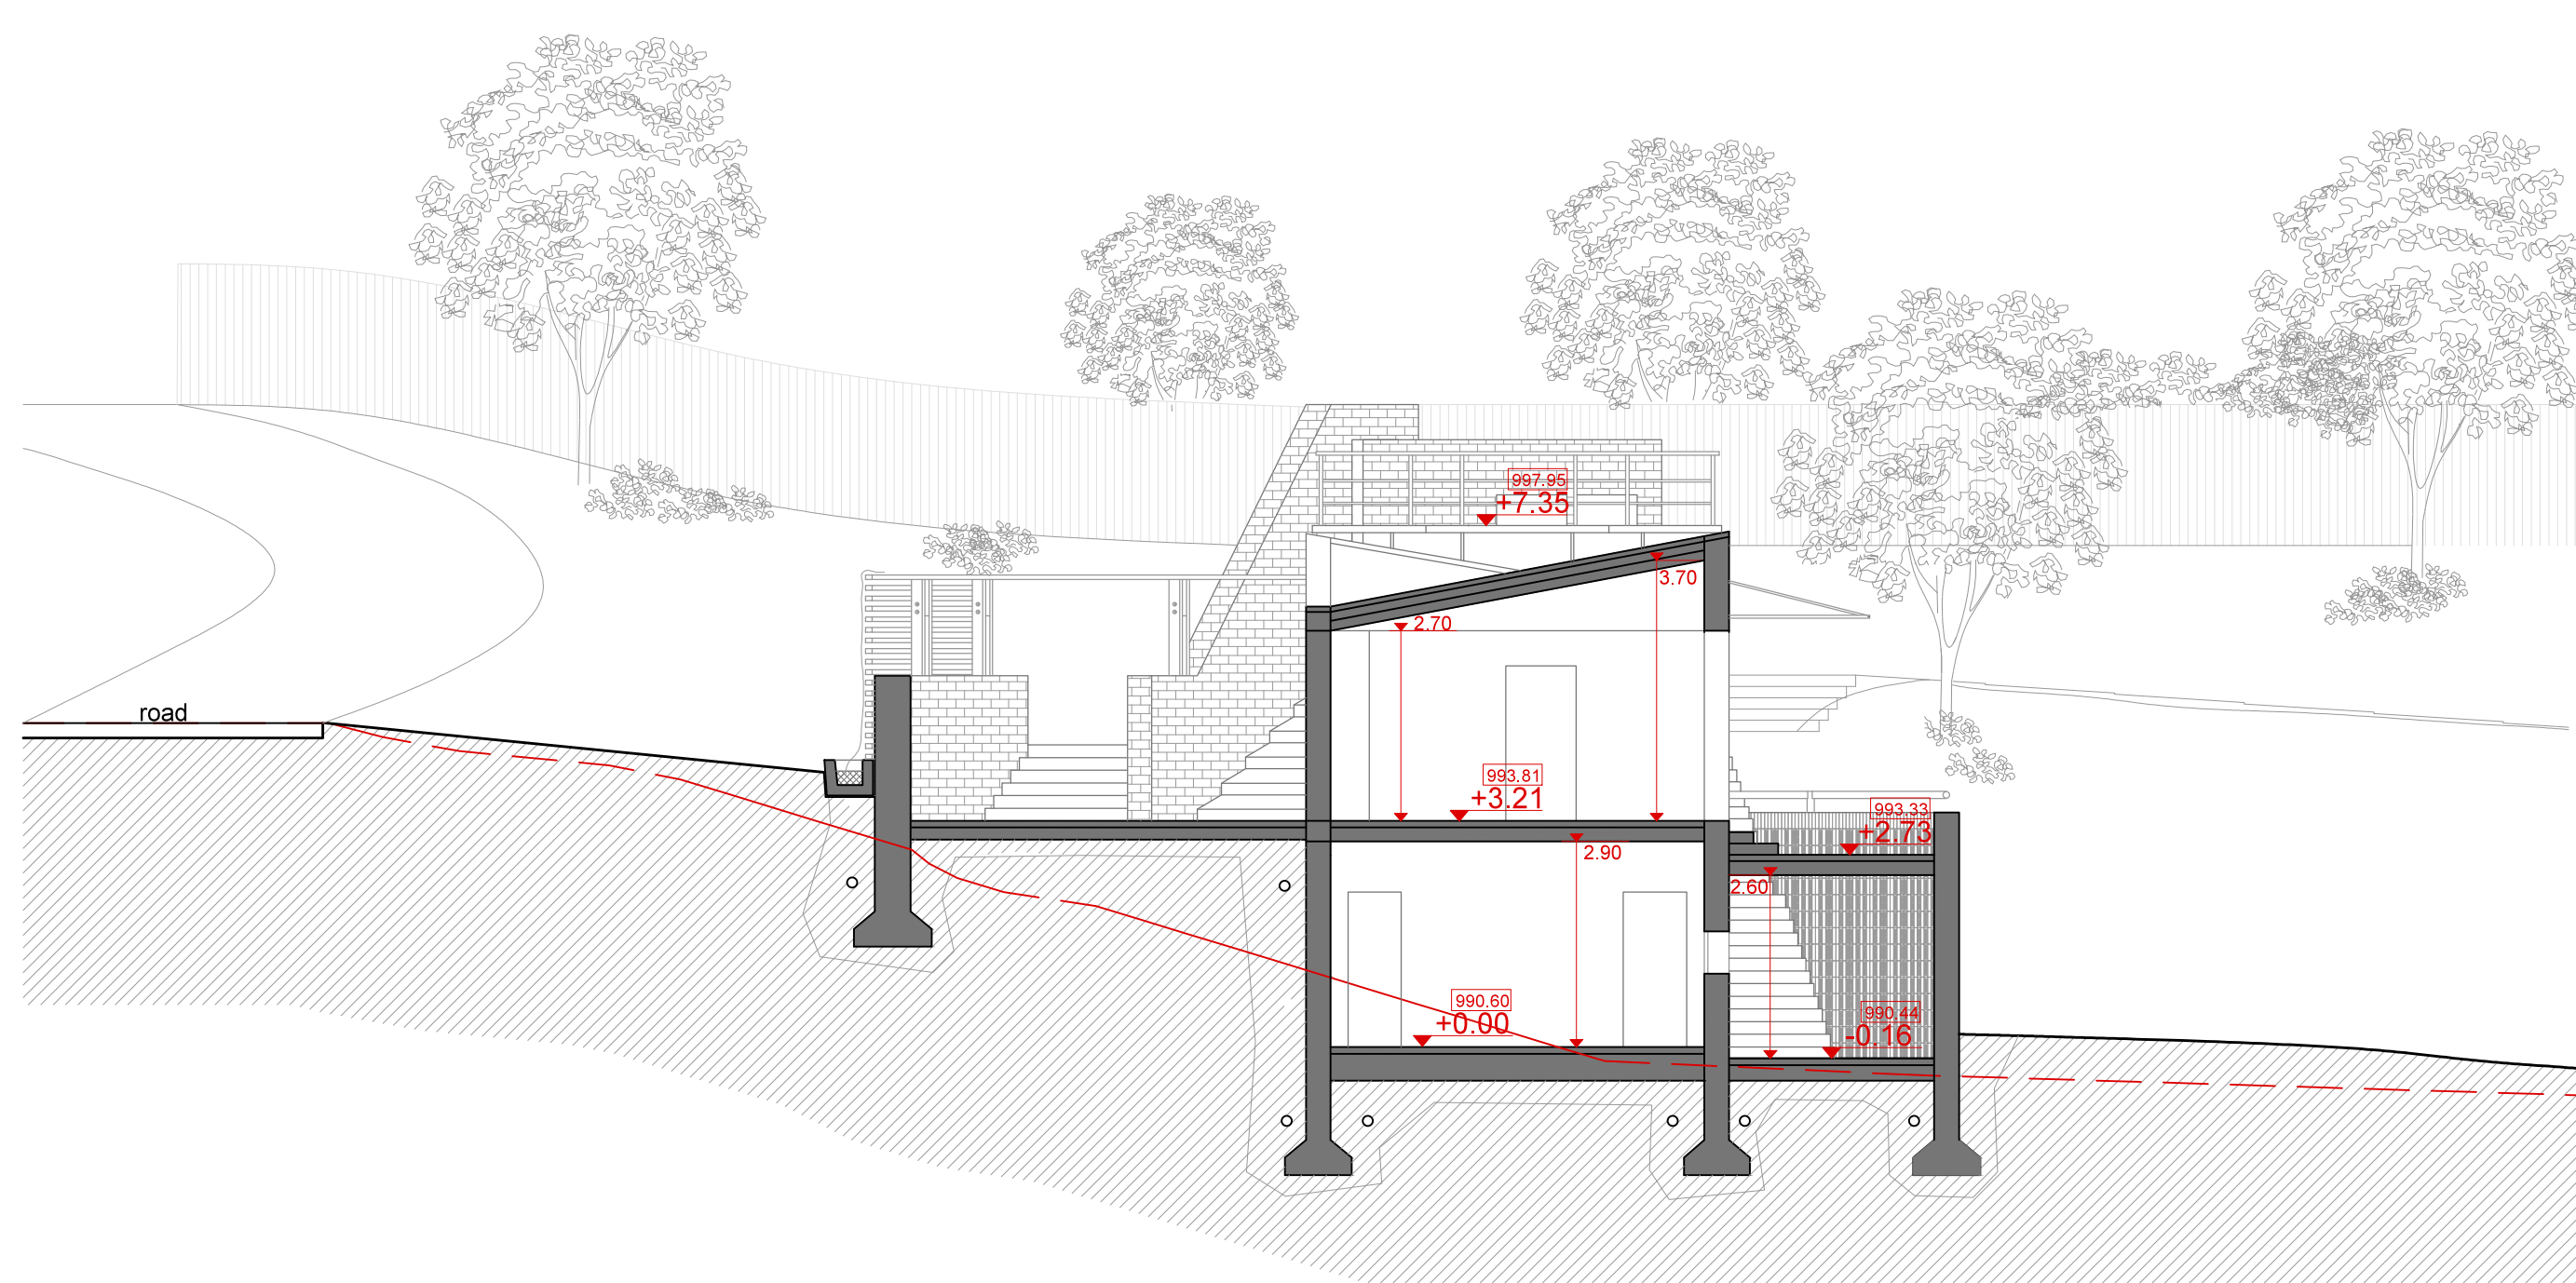

Section A-A
Scale 1:100

Section B-B
Scale 1:100

Section C-C
Scale 1:100

MKG	Municipality KAMPALA Country UGANDA		studio tamassociati 2712 DORSODURO - 30125 VENEZIA TEL./FAX 041.522.89.74 www.tamassociati.org
	Client MAISHA FILM LAB P.O. Box 72156 Kampala Uganda		
	site address 27, Buziga Hill Road - Buziga Kampala Uganda		
architects STUDIO TAMASSOCIATI architect raul pantaleo		phase 03	
update	20.03.2014		
drawing title	SECTIONS		