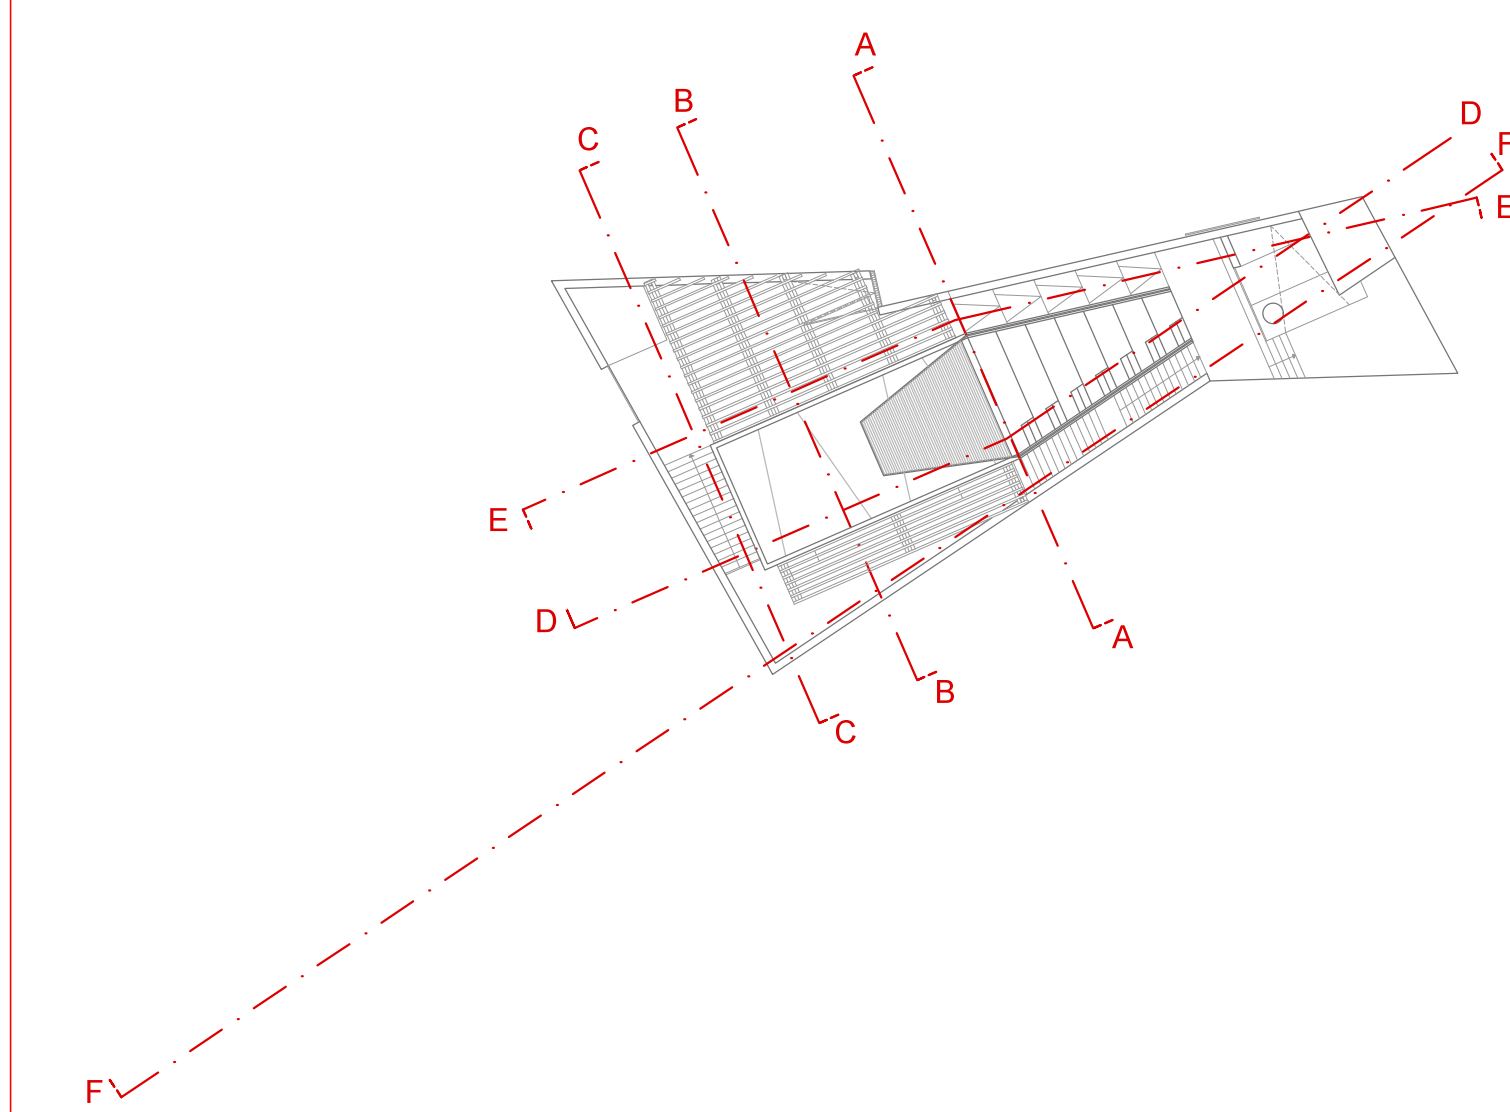

Section A-A
Scale 1:100

Section B-B
Scale 1:100

Section C-C
Scale 1:100

MKG	Municipality KAMPALA Country UGANDA		studio tamassociati 2712 DORSODURO - 30125 VENEZIA TEL./FAX 041.522.89.74 www.tamassociati.org
	Client MAISHA FILM LAB P.O. Box 72156 Kampala Uganda		
	site address 27, Buziga Hill Road - Buziga Kampala Uganda		
architects STUDIO TAMASSOCIATI architect raul pantaleo		phase 03	
update	20.03.2014		
drawing title	SECTIONS		