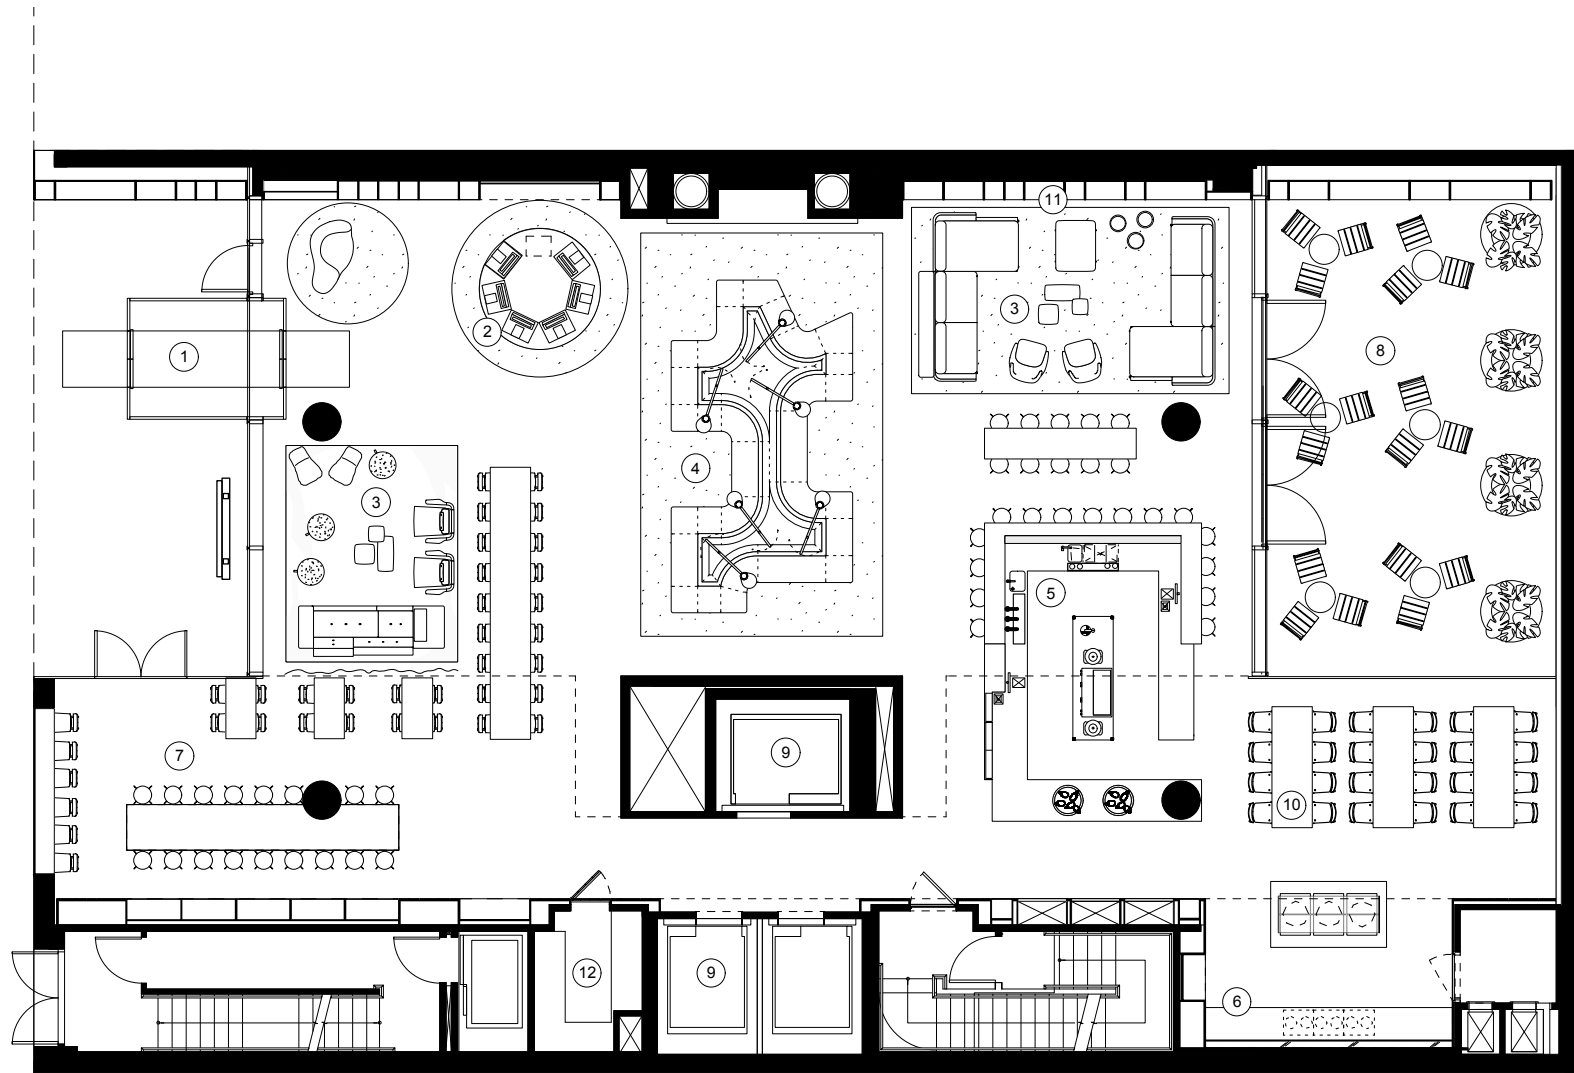

concrete

west 50th street

groundfloor

1. entrance
2. check-in area
3. living room area
4. iconic sofa
5. bar
6. kitchen & buffet
7. cafe / library
8. terrace
9. elevator
10. canteen M
11. cabinet wall
12. luggage room

5m 10m