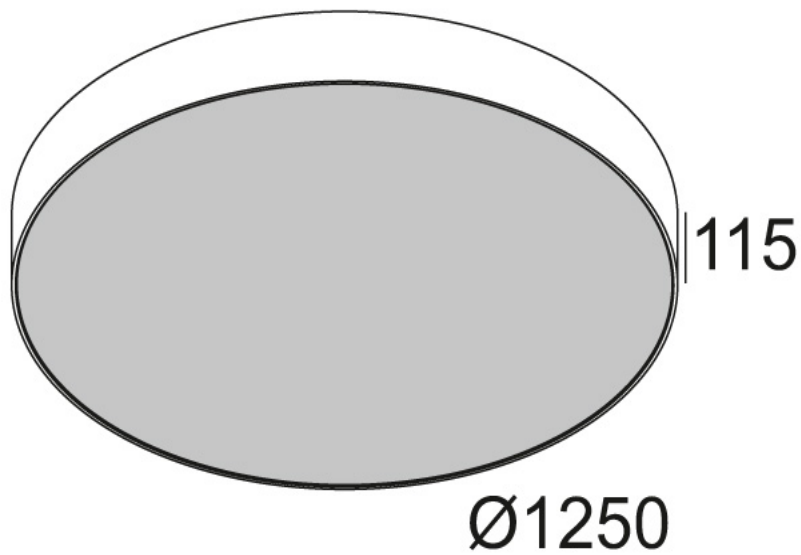

1250 DIM1

Technology	Full light
Visual	Transparent inks, 100° baked, 15 different colours
Base available colors	White, Black, Bronze, Gold any optional RAL colours on request
Location	INTERIOR
Fixation	Ceiling Suspended / Ceiling Surface mounted / Ceiling incorporated
Recessed depth	n.a.
Thickness of mounting surface	n.a.
Information	INCL.PC SBL INCL.LED CLUSTERS 208W / CRI>80 / 3000K / 28050lm INCL.3 x LED POWER SUPPLY 350mA DIM 1 DIMMING BY 1-10V CONTROL
CRI	CRI 80
Colour temp	Warm White (+3000K)
LED Technics (light source)	28050 lm // 208 W // 135 lm/W
Electrical	120-240V / 50-60Hz
Class	Class I
Nett weight	16.6 Kg
IP	IP20
Minimum distance	n.a.
Remarks	n.a.
Options	SUSPENSION SET 18 DIM1 3m CABLE BASE R / S COVERSET R 62-90-100 / S 62-80-90 DALI 1-10V CONVERTOR