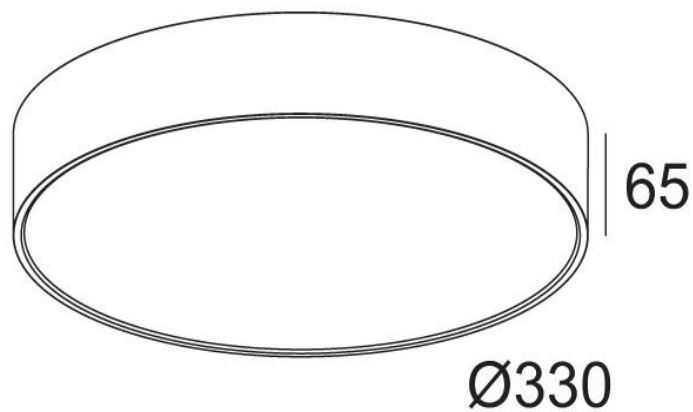

330 DIM1

Technology	LED Full light
Visual	Transparent inks, 100° baked, 15 different colours
Base available colors	White, Black, Bronze, Gold any optional RAL colours on request
Location	INTERIOR
Fixation	Ceiling Surface mounted / Wall Surface mounted
Recessed depth	n.a.
Thickness of mounting surface	n.a.
Information	INCL.1 x PC SBL INCL.LED CLUSTER 22W / CRI>80 / 3000K / 2600lm INCL.DIMMABLE LED POWER SUPPLY 1050mA-DC DIMMING BY 1-10V CONTROL
CRI	CRI 80
Colour temp	Warm White (+3000K)
LED Technics (light source)	2600 lm // 22 W // 118 lm/W
Electrical	220-240V / 50-60Hz
Class	Class I
Nett weight	1 Kg
IP	IP40
Minimum distance	n.a.
Remarks	n.a.