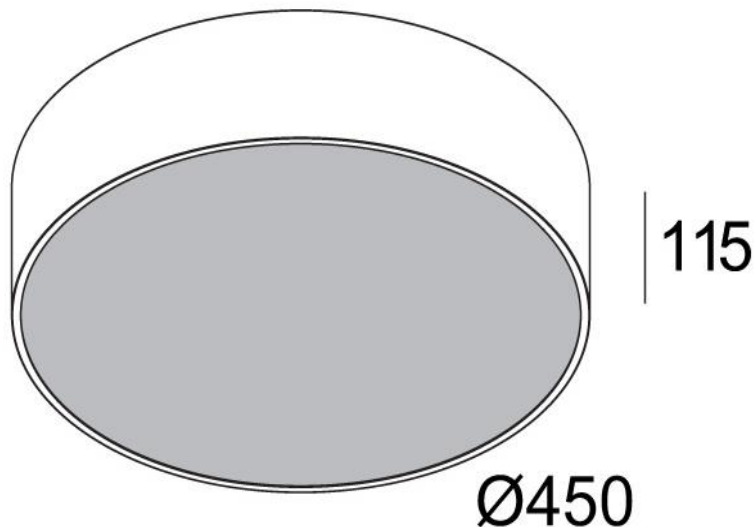

450 DIM5

Technology	LED Full light
Visual	Transparent inks, 100° baked, 15 different colours
Base available colors	White, Black, Bronze, Gold any optional RAL colours on request
Location	INTERIOR
Fixation	Ceiling Surface mounted / Wall Surface mounted
Recessed depth	n.a.
Thickness of mounting surface	n.a.
Information	INCL.1 x PC SBL INCL.LED CLUSTER 34W / CRI>80 / 3000K / 4400lm INCL.DIMMABLE LED POWER SUPPLY 700mA-DC DIMMING BY DALI
CRI	CRI 80
Colour temp	Warm White (+3000K)
LED Technics (light source)	4400 lm // 34 W // 129 lm/W
Electrical	220-240V / 50-60Hz
Class	Class I
Nett weight	3.5 Kg
IP	IP40
Minimum distance	n.a.
Remarks	n.a.