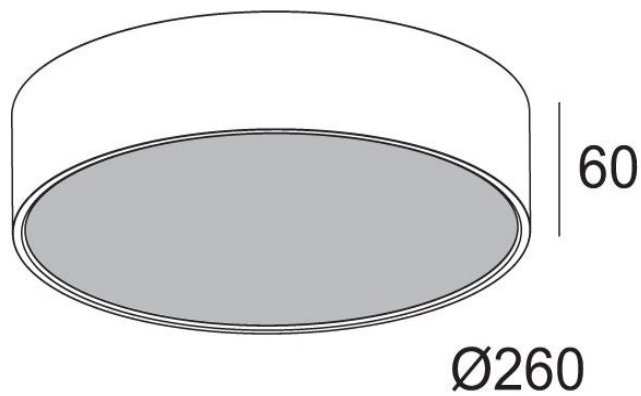

260 DIM1

Technology	LED Full light
Visual	Transparent inks, 100° baked, 15 different colours
Base available colors	White, Black, Bronze, Gold any optional RAL colours on request
Location	INTERIOR
Fixation	Ceiling Surface mounted / Wall Surface mounted
Recessed depth	n.a.
Thickness of mounting surface	n.a.
Information	INCL.1 x PC SBL INCL.LED CLUSTER 15W / CRI>80 / 3000K / 1580lm INCL.DIMMABLE LED POWER SUPPLY 600mA-DC / 15W DIMMING BY 1-10V CONTROL
CRI	CRI 80
Colour temp	Warm White (+3000K)
LED Technics (light source)	1580 lm // 15 W // 105 lm/W
Electrical	110-240V / 50-60Hz
Class	Class I
Nett weight	0.8 Kg
IP	IP40
Minimum distance	n.a.
Remarks	n.a.