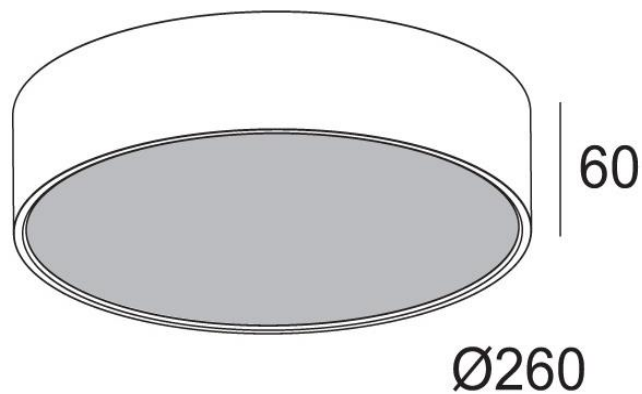

260 DIM5

Technology	LED Full light
Visual	Transparent inks, 100° baked, 15 different colours
Base available colors	White, Black, Bronze, Gold any optional RAL colours on request
Location	INTERIOR
Fixation	Ceiling Surface mounted / Wall Surface mounted
Recessed depth	n.a.
Thickness of mounting surface	n.a.
Information	INCL.1 x PC SBL INCL.LED CLUSTER 15W / CRI>80 / 3000K / 1580lm INCL.DIMMABLE LED POWER SUPPLY 600mA-DC / 15W DIMMING BY DALI
CRI	CRI 80
Colour temp	Warm White (+3000K)
LED Technics (light source)	1580 lm // 15 W // 105 lm/W
Electrical	110-240V / 50-60Hz
Class	Class I
Nett weight	0.8 Kg
IP	IP40
Minimum distance	n.a.
Remarks	n.a.