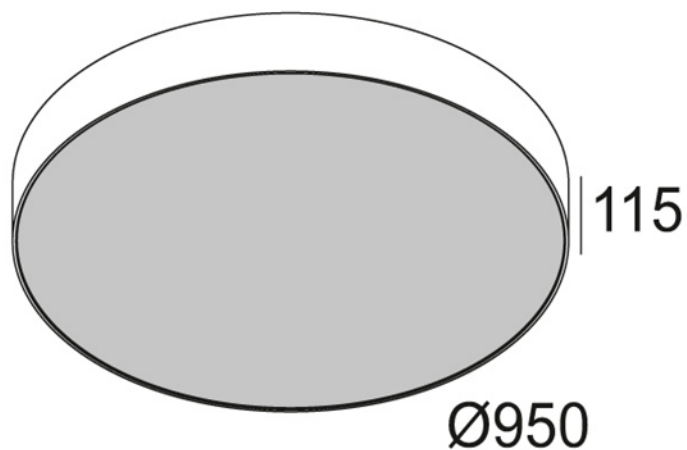

950 DIM1

Technology	Full light
Visual	Transparent inks, 100° baked, 15 different colours
Base available colors	White, Black, Bronze, Gold any optional RAL colours on request
Location	INTERIOR
Fixation	Ceiling Suspended / Ceiling Surface mounted / Ceiling incorporated
Recessed depth	n.a.
Thickness of mounting surface	n.a.
Information	INCL.PCSBL INCL.LED CLUSTERS 105W / CRI>80 / 3000K / 14140lm INCL.2 x LED POWER SUPPLY 350mA DIM 1 DIMMING BY 1-10V CONTROL
CRI	CRI 80
Colour temp	Warm White (+3000K)
LED Technics (light source)	14140 lm // 105 W // 135 lm/W
Electrical	120-240V / 50-60Hz
Class	Class I
Nett weight	12.7 Kg
IP	IP20
Minimum distance	n.a.
Remarks	n.a.
Options	SUSPENSION SET 18 DIM1 3m CABLE BASE R / S COVERSET R 62-90-100 / S 62-80-90 DALI 1-10V CONVERTOR