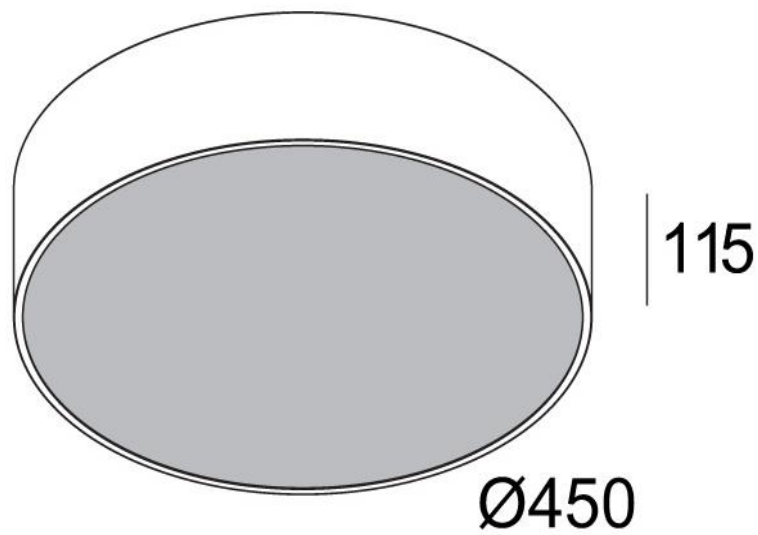

450 DIM1

Technology	LED Full light
Visual	Transparent inks, 100° baked, 15 different colours
Base available colors	White, Black, Bronze, Gold any optional RAL colours on request
Location	INTERIOR
Fixation	Ceiling Surface mounted / Wall Surface mounted
Recessed depth	n.a.
Thickness of mounting surface	n.a.
Information	INCL.1 x PC SBL INCL.LED CLUSTER 34W / CRI>80 / 3000K / 4400lm INCL.DIMMABLE LED POWER SUPPLY 700mA-DC DIMMING BY 1-10V CONTROL
CRI	CRI 80
Colour temp	Warm White (+3000K)
LED Technics (light source)	4400 lm // 34 W // 129 lm/W
Electrical	220-240V / 50-60Hz
Class	Class I
Nett weight	3.5 Kg
IP	IP40
Minimum distance	n.a.
Remarks	n.a.