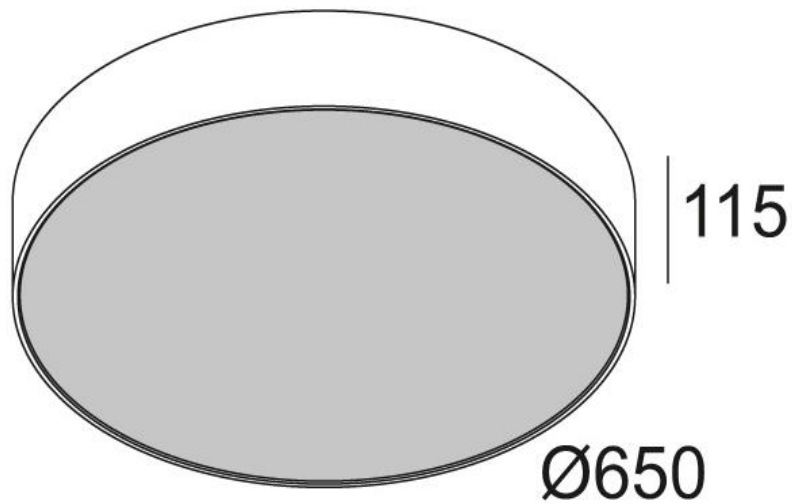

650 DIM1

Technology	Full light
Visual	Transparent inks, 100° baked, 15 different colours
Base available colors	White, Black, Bronze, Gold any optional RAL colours on request
Location	INTERIOR
Fixation	Ceiling Suspended / Ceiling Surface mounted / Ceiling incorporated
Recessed depth	n.a.
Thickness of mounting surface	n.a.
Information	INCL.PC SBL INCL.LED CLUSTERS 46W / CRI>80 / 3000K / 6160lm INCL.1 x LED POWER SUPPLY 350mA DIM 1 DIMMING BY 1-10V CONTROL
CRI	CRI 80
Colour temp	Warm White (+3000K)
LED Technics (light source)	6160 lm // 46 W // 134 lm/W
Electrical	120-240V / 50-60Hz
Class	Class I
Nett weight	8.7 Kg
IP	IP20
Minimum distance	n.a.
Remarks	n.a.
Options	SUSPENSION SET 18 DIM1 3m CABLE BASE R / S COVERSET R 62-90-100 / S 62-80-90 DALI 1-10V CONVERTOR