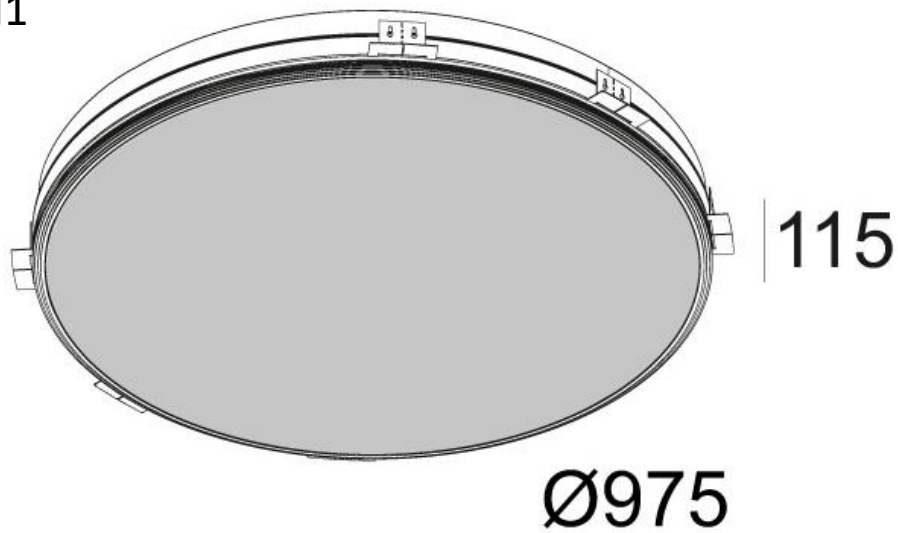

950 TRIMLESS DIM1

Location	INTERIOR
Fixation	Ceiling Recessed
Cutout shape/size	Cutout shape 985 mm
Recessed depth	200 mm
Thickness of mounting surface	max.25 mm
Information	INCL.PC SBL INCL.LED CLUSTERS 105W / CRI>80 / 3000K / 14140lm INCL.2 x LED POWER SUPPLY 350mA DIM 1 DIMMING BY 1-10V CONTROL
CRI	CRI 80
Colour temp	Warm White (+3000K)
LED Technics (light source)	14140 lm // 105 W // 135 lm/W
Electrical	120-240V / 50-60Hz
Class	Class I
Nett weight	8.9 Kg
IP	IP20
Minimum distance	n.a.
Remarks	n.a.
Options	WIRELESS CONTROL DIM1 DALI 1-10V CONVERTOR