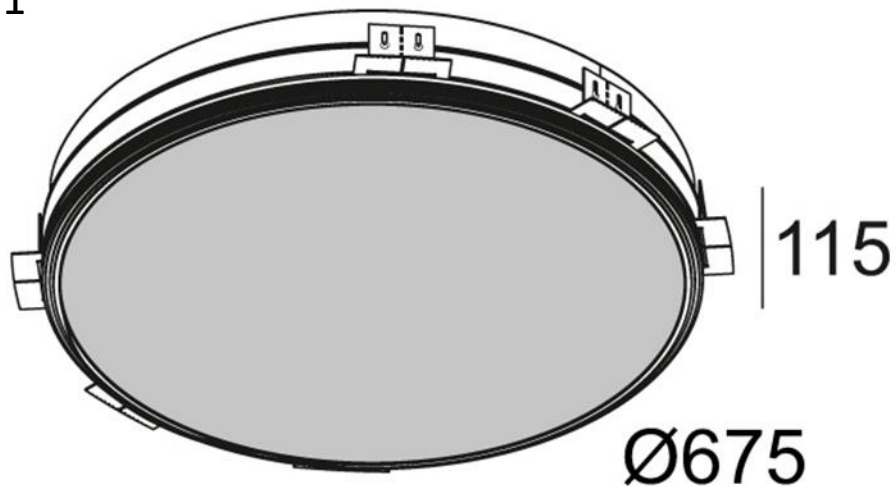

# 650 TRIMLESS DIM1

<b>Location</b>	INTERIOR
<b>Fixation</b>	Ceiling Recessed
<b>Cutout shape/size</b>	Cutout shape 685 mm 
<b>Recessed depth</b>	200 mm
<b>Thickness of mounting surface</b>	max.25 mm
<b>Information</b>	INCL.PC SBL INCL.LED CLUSTERS 46W / CRI>80 / 3000K / 6160lm INCL.1 x LED POWER SUPPLY 350mA DIM 1 DIMMING BY 1-10V CONTROL
<b>CRI</b>	CRI 80
<b>Colour temp</b>	Warm White (+3000K)
<b>LED Technics (light source)</b>	6160 lm // 46 W // 134 lm/W
<b>Electrical</b>	120-240V / 50-60Hz
<b>Class</b>	Class I
<b>Nett weight</b>	6.8 Kg
<b>IP</b>	IP20
<b>Minimum distance</b>	n.a.
<b>Remarks</b>	n.a.
<b>Options</b>	WIRELESS CONTROL DIM1 DALI 1-10V CONVERTOR