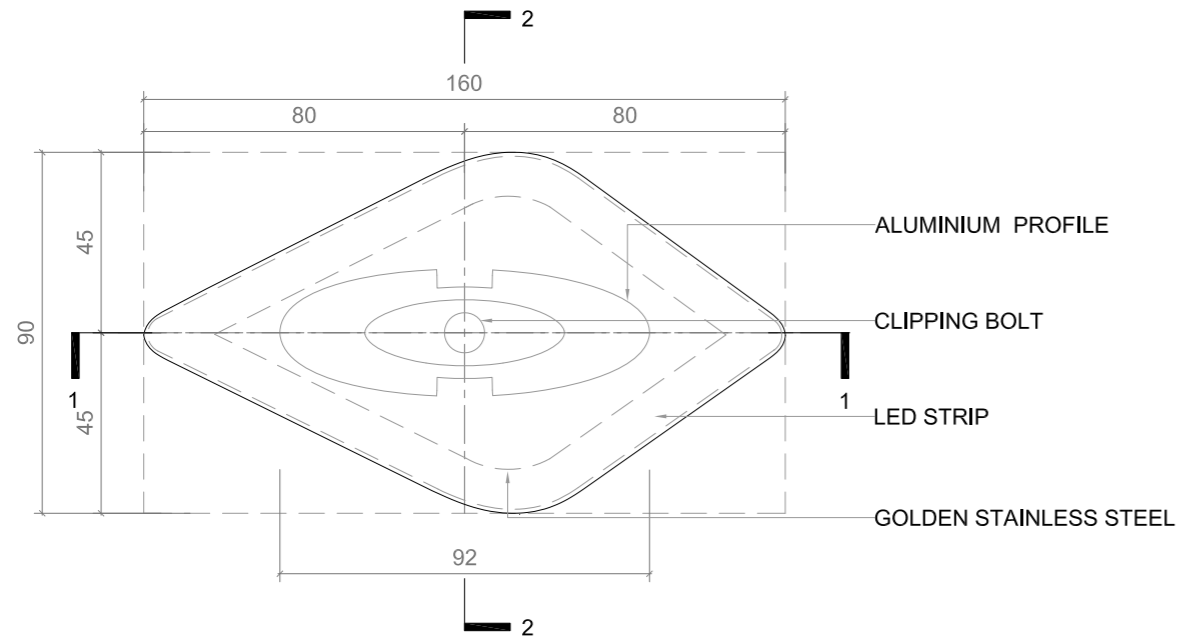

Private Dining room Feature Wall - Leaf Types

TYPE 1 TYPE 2 TYPE 3

TYPE 1 TYPE 2 TYPE 3 TYPE 4 TYPE 5

TYPE 1 TYPE 2 TYPE 3 TYPE 4

TYPE 1 TYPE 2 TYPE 3 TYPE 4 TYPE 5

TYPE 1

TYPE 2

TYPE 3

TYPE 4

TYPE 5

Private Dining room Feature Wall Details

LEAF COMPONENT DETAIL

LEAF COMPONENT PLAN

LEAF COMPONENT SECTION