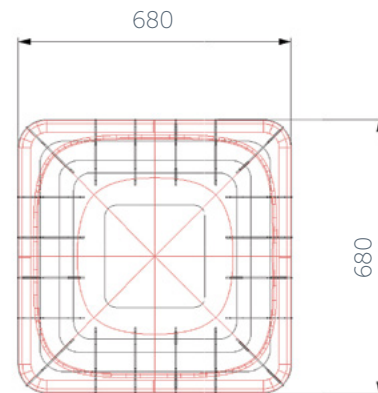

How big are your ideas?

4 designs to suit the needs of the most demanding urban architects.

Wasobuky Round

The original format: perfectly round and circular in design.

Wasobuky Lindric

Cylindrical base that optimizes the space available for cyclists.

Wasobuky Square

Square in shape to suit similar surroundings

Wasobuky Rectag
Rectangular in form
for up to ten bicycles.

**COORDINATE
THE COLOUR
WITH YOUR
PROJECT IDEAS.**

In a wide range of available colours..