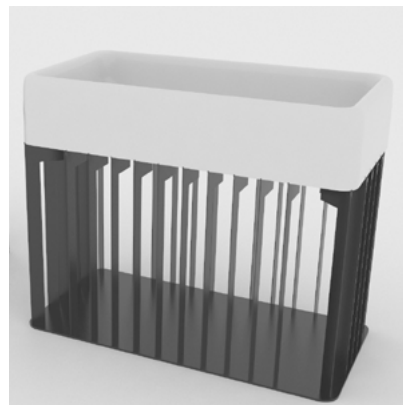

IN THE NEWEST RESIDENTIAL BUILDINGS.

The versatility of Wasobuky offers great potential in a residential context, too. **To place in courtyards and communal areas** of innovative residential complexes where the necessity for a **bicycle rack** combines the need for a **touch of greenery**.

How big are your ideas?

4 designs to suit the needs of the most demanding urban architects.

Wasobuky Round

The original format: perfectly round and circular in design.

Wasobuky Lindric

Cylindrical base that optimizes the space available for cyclists.

Wasobuky Square

Square in shape to suit similar surroundings

Wasobuky Rectag
Rectangular in form
for up to ten bicycles.

**COORDINATE
THE COLOUR
WITH YOUR
PROJECT IDEAS.**

In a wide range of available colours..