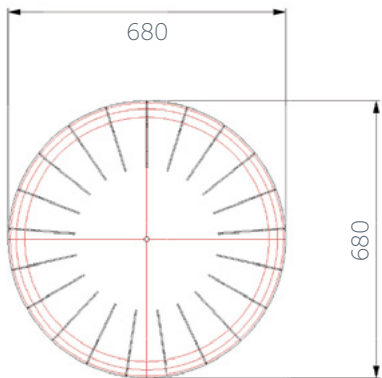

How big are your ideas?

4 designs to suit the needs of the most demanding urban architects.

Wasobuky Round

The original format: perfectly round and circular in design.

Wasobuky Lindric

Cylindrical base that optimizes the space available for cyclists.

Wasobuky Square

Square in shape to suit similar surroundings

Wasobuky Rectag
Rectangular in form
for up to ten bicycles.

**COORDINATE
THE COLOUR
WITH YOUR
PROJECT IDEAS.**

In a wide range of available colours..