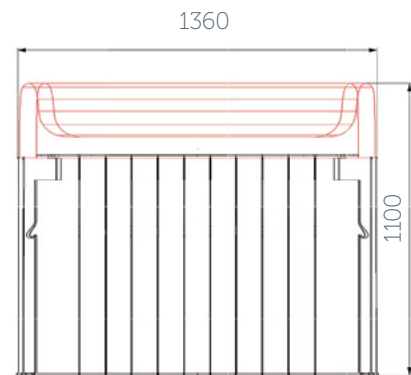

How big are your ideas?

4 designs to suit the needs of the most demanding urban architects.

Wasobuky Round

The original format: perfectly round and circular in design.

Wasobuky Lindric

Cylindrical base that optimizes the space available for cyclists.

Wasobuky Square

Square in shape to suit similar surroundings

Wasobuky Rectag
Rectangular in form
for up to ten bicycles.

**COORDINATE
THE COLOUR
WITH YOUR
PROJECT IDEAS.**

In a wide range of available colours..