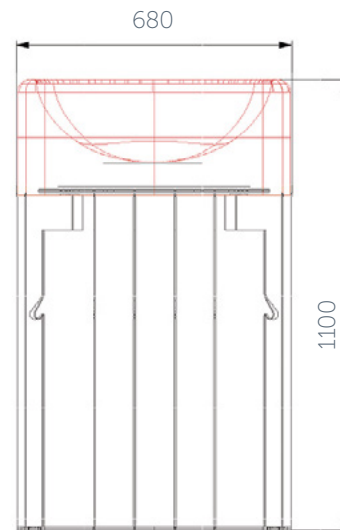

Wasobuky Square

Square in shape to suit similar surroundings