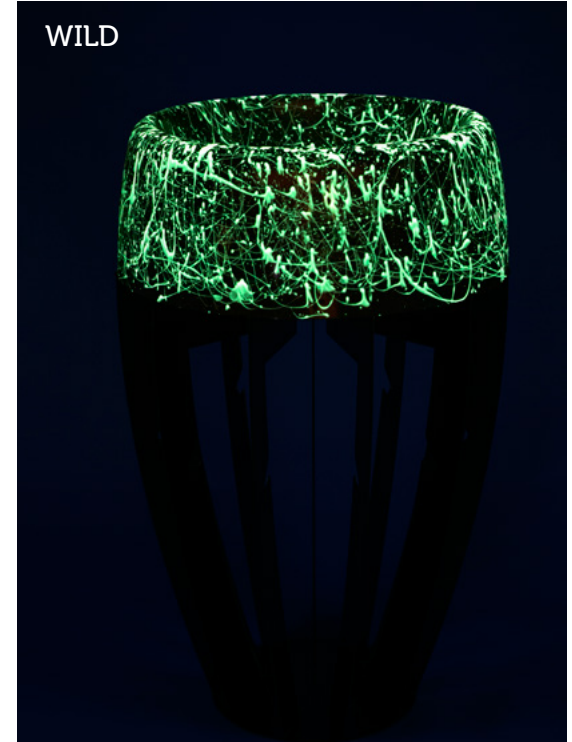

New

Light up the night with our luminescent model!

No electricity. No solar panels. The new Wasobuky luminescent **absorbs daylight, releasing it at night**, illuminating an area of two meters around with a soft attractive glow.

A model that guarantees **great visual impact and maximum energy savings**. Ideal for illuminating a walkway of a public garden or a beach coffee bar.

Green, sky blue or fuchsia pink?
Flat or wild? Choose how to colour the nocturnal atmosphere of your location.

WILD