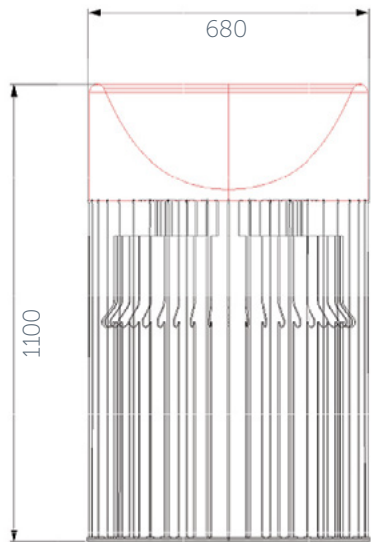

How big are your ideas?

4 designs to suit the needs of the most demanding urban architects.

Wasobuky Round

The original format: perfectly round and circular in design.

Wasobuky Lindric

Cylindrical base that optimizes the space available for cyclists.

Wasobuky Square

Square in shape to suit similar surroundings

Wasobuky Rectag
Rectangular in form
for up to ten bicycles.

**COORDINATE
THE COLOUR
WITH YOUR
PROJECT IDEAS.**

In a wide range of available colours..