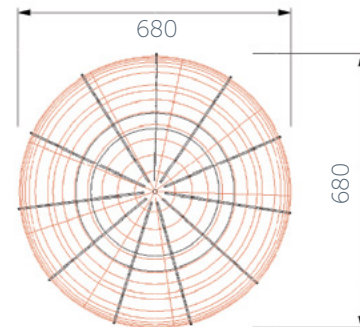

Wasobuky Round

The original format: perfectly round and circular in design.