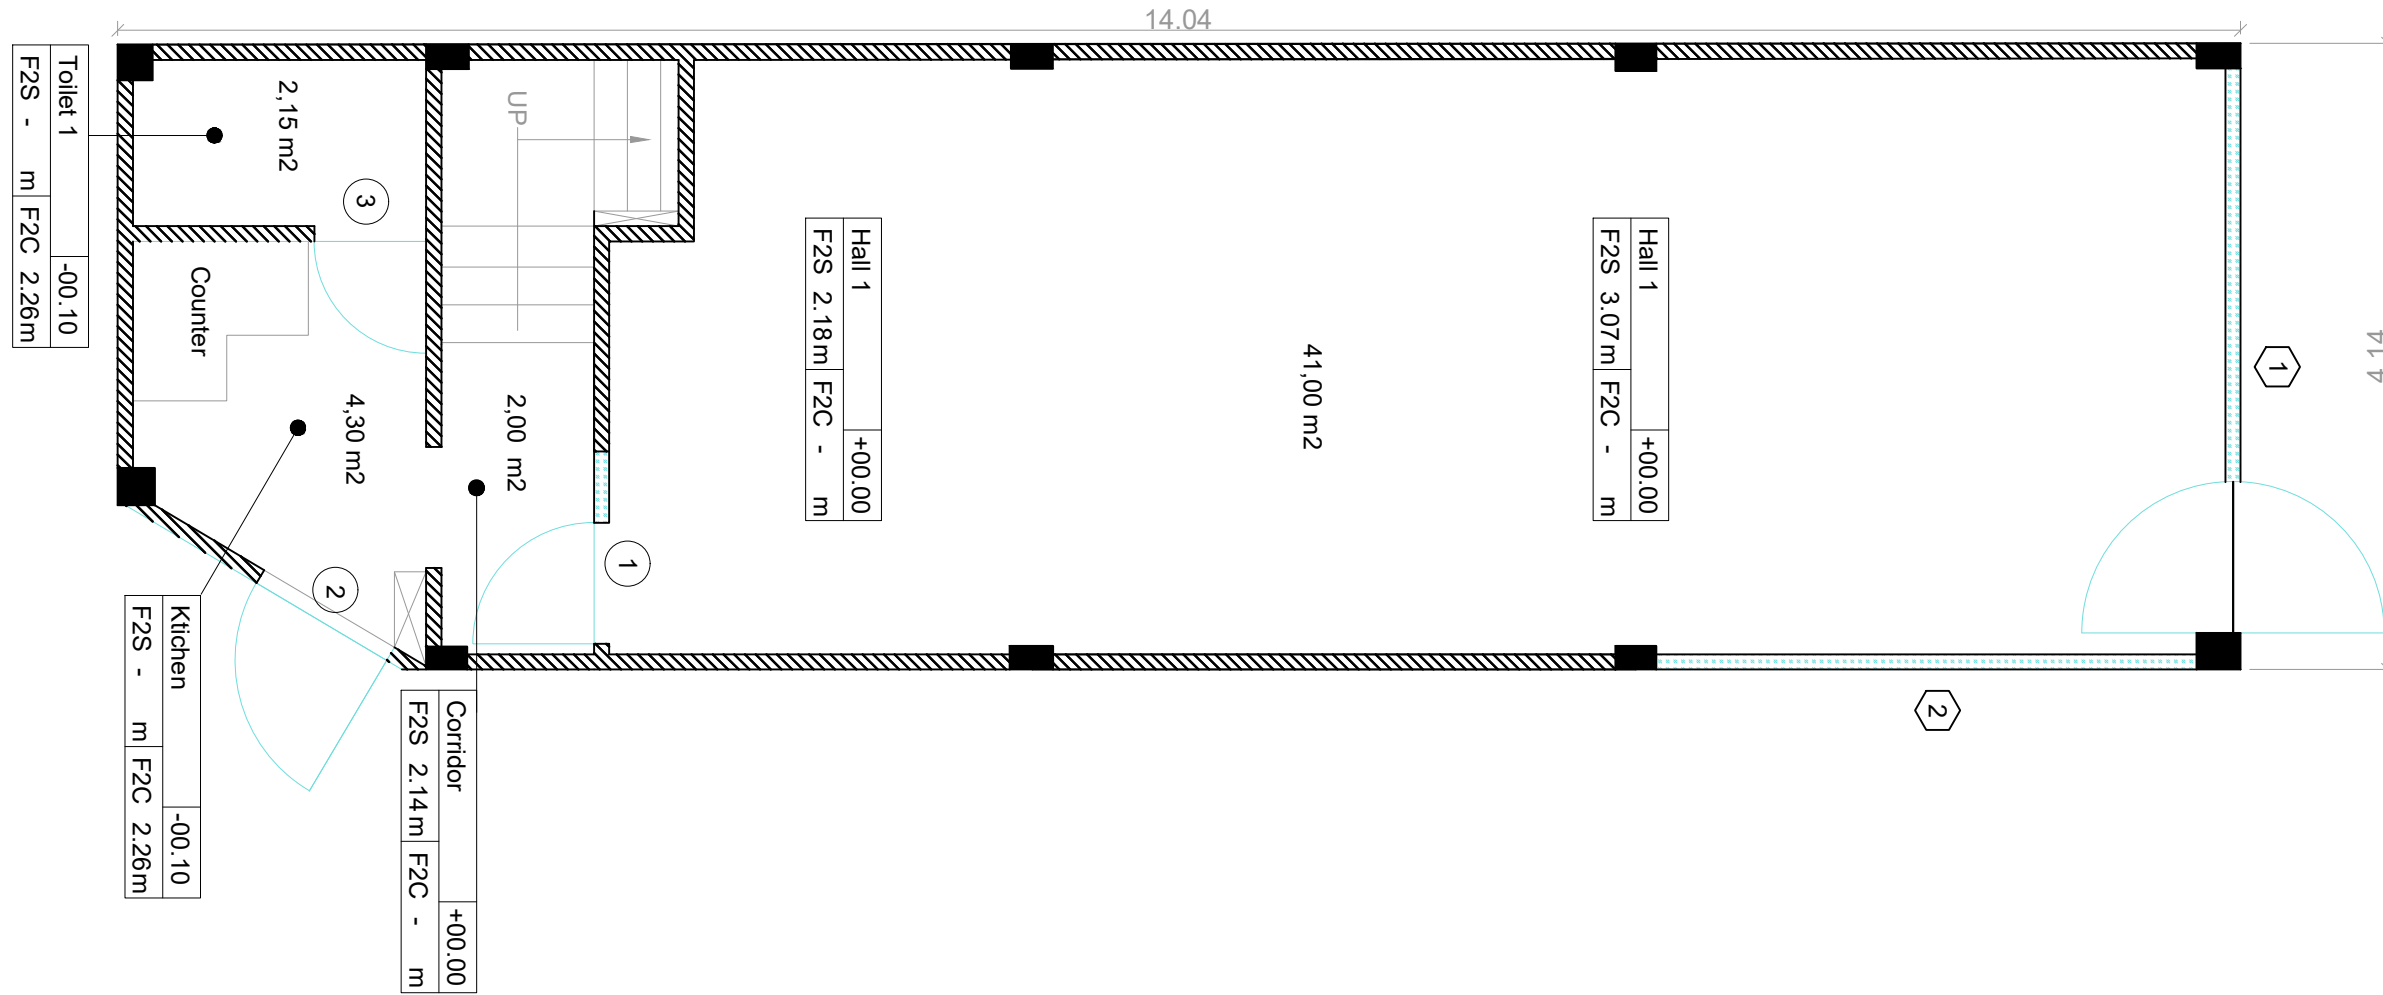

FLOOR 1. SHOE STORE

CURRENT STATE

scale=1/50

PROPOSAL

scale=1/50