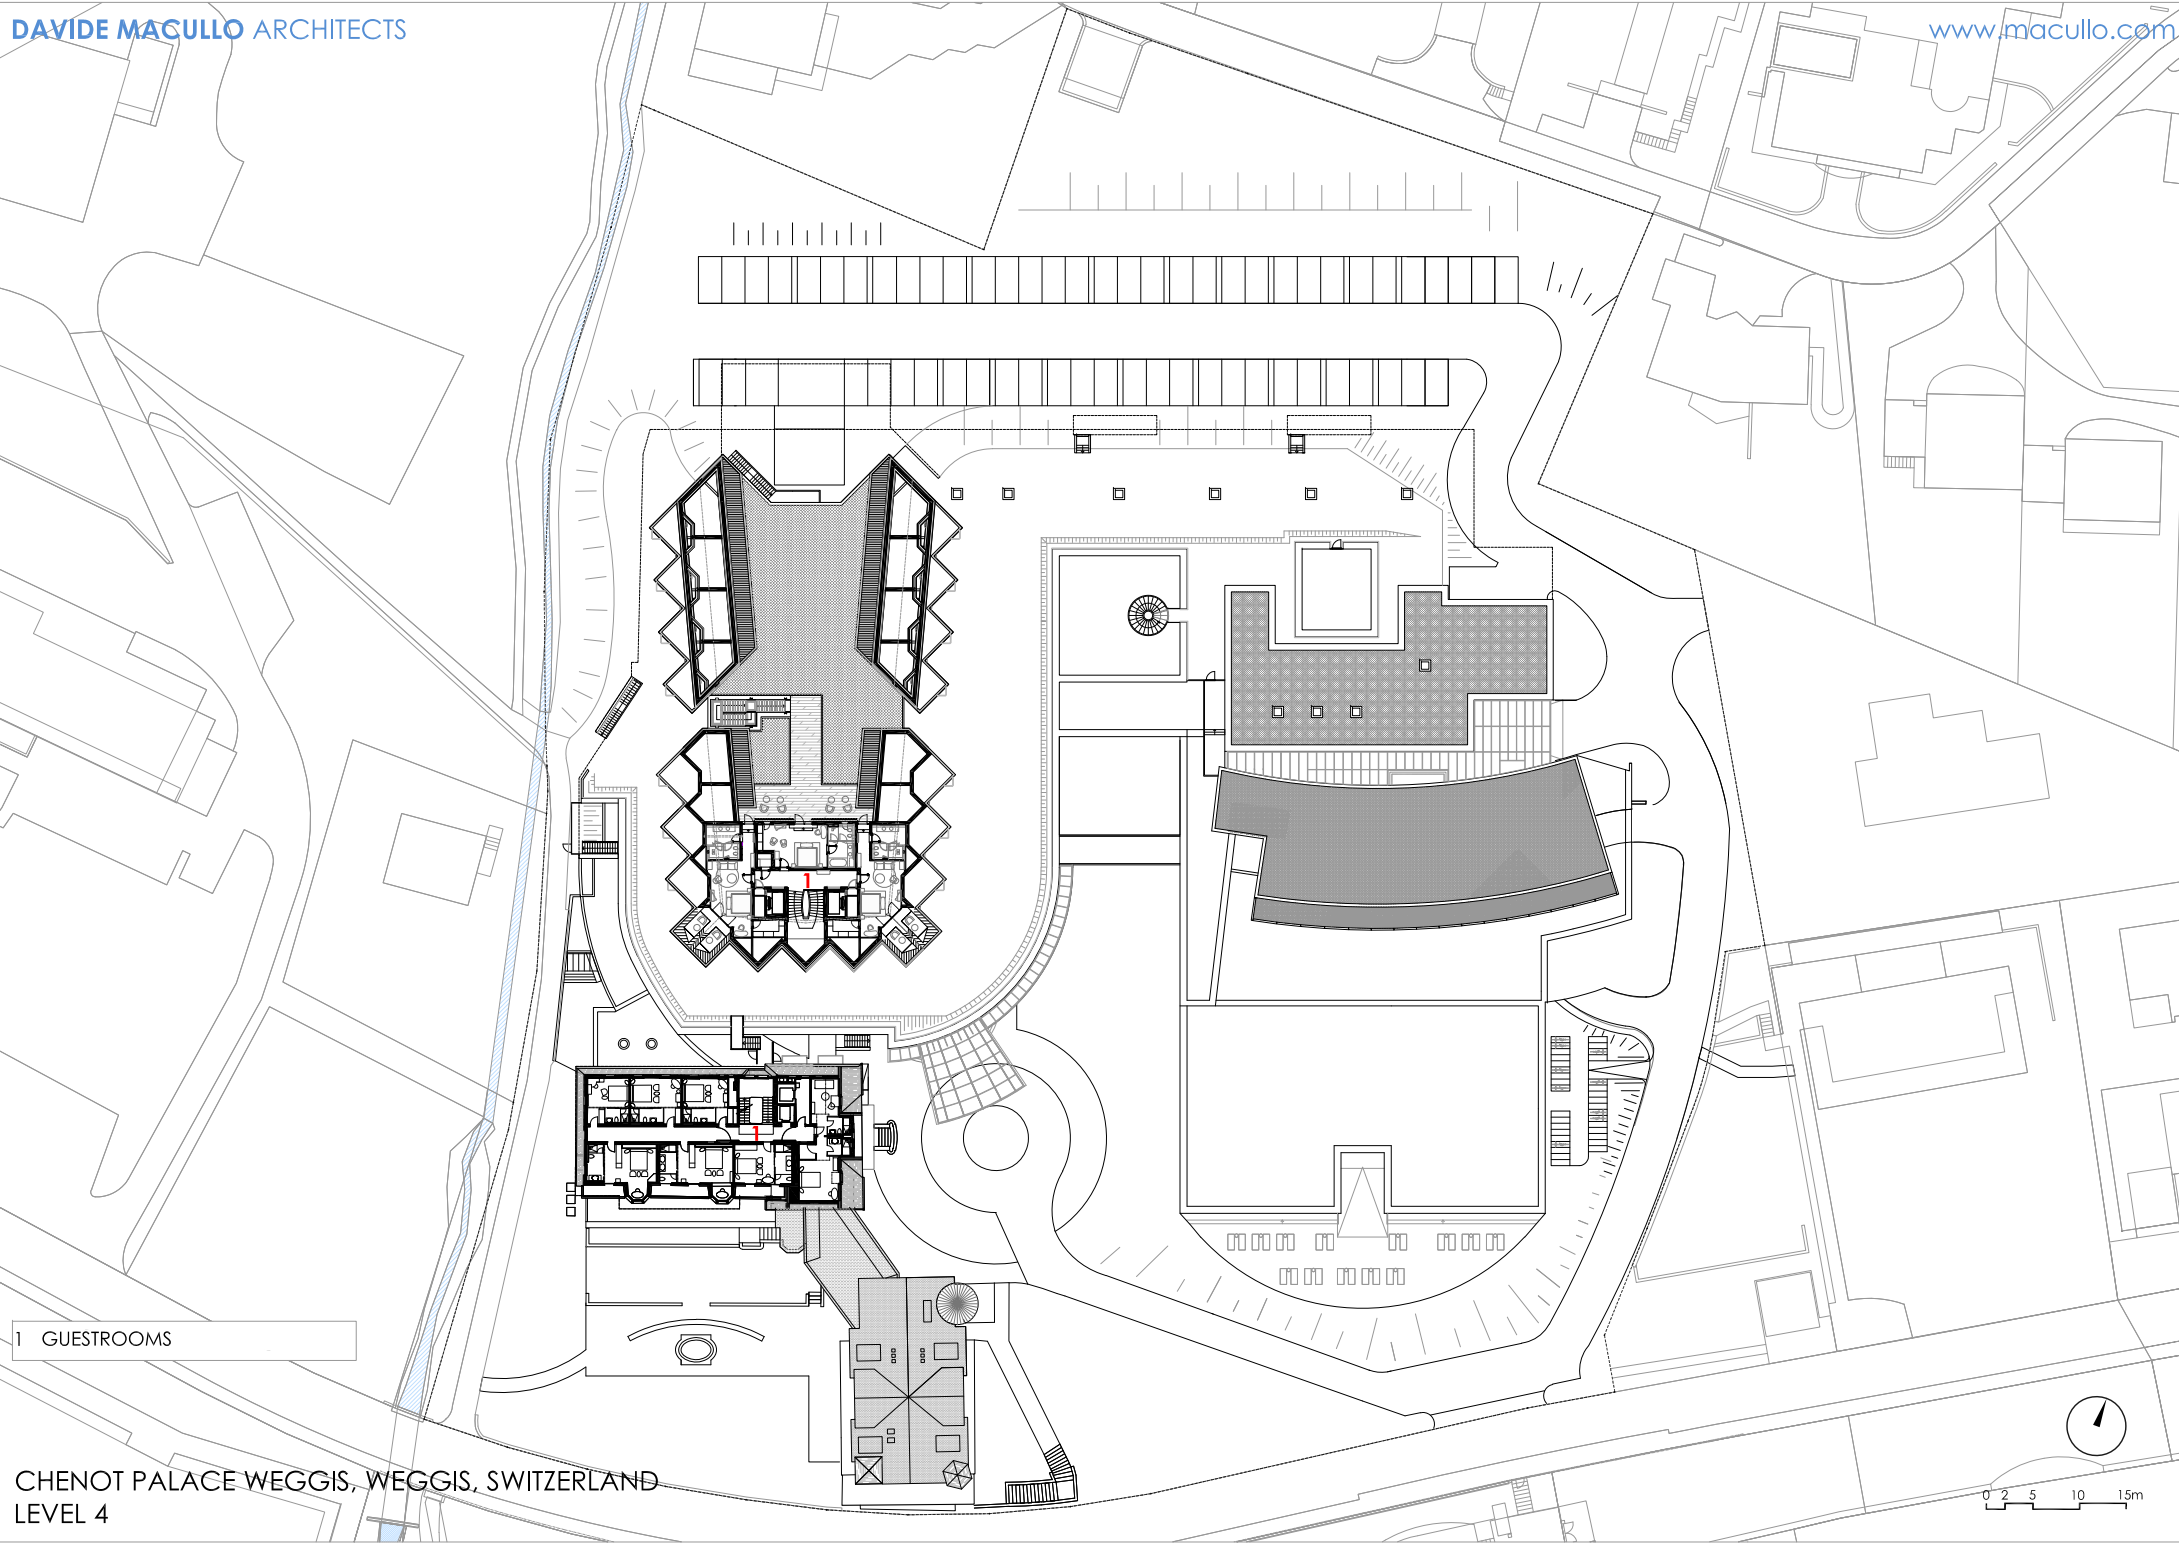

CHENOT PALACE WEGGIS, WEGGIS, SWITZERLAND
LEVEL 7

1 TECHNICAL/SERVICE

CHENOT PALACE WEGGIS, WEGGIS, SWITZERLAND
LEVEL 6

1 GUESTROOMS

CHENOT PALACE WEGGIS, WEGGIS, SWITZERLAND
LEVEL 5

1 GUESTROOMS

CHENOT PALACE WEGGIS, WEGGIS, SWITZERLAND
LEVEL 4

1 GUESTROOMS

CHENOT PALACE WEGGIS, WEGGIS, SWITZERLAND
LEVEL 3

1 GUESTROOMS

CHENOT PALACE WEGGIS, WEGGIS, SWITZERLAND
LEVEL 2

1 GUESTROOMS
2 OFFICES

CHENOT PALACE WEGGIS, WEGGIS, SWITZERLAND
LEVEL 1

- 1 MAIN RECEPTION
- 2 STAFF CANTEEN
- 3 KITCHEN
- 4 RESTAURANT
- 5 LOUNGE
- 6 TERRACE
- 7 LALIQUE BAR
- 8 GUESTROOMS
- 9 AESTHETIC&HYDRO DEPARTMENT
- 10 MEDICAL DEPARTMENT
- 11 SPA RECEPTION
- 12 MEDICAL RECEPTION
- 13 PARKING
- 14 FITNESS AREA
- 15 POOL
- 16 RELAX & SAUNA

CHENOT PALACE WEGGIS, WEGGIS, SWITZERLAND
LEVEL -2

LONG SECTION

- 1 FITNESS AREA
- 2 GUESTROOMS
- 3 PARKING
- 4 OFFICES
- 5 MEDICAL DEPARTMENT
- 6 COURTYARD

CROSS SECTION

- 1 MEDICAL DEPARTMENT
- 2 AESTHETIC DEPARTMENT
- 3 GUESTROOMS
- 4 COURTYARD