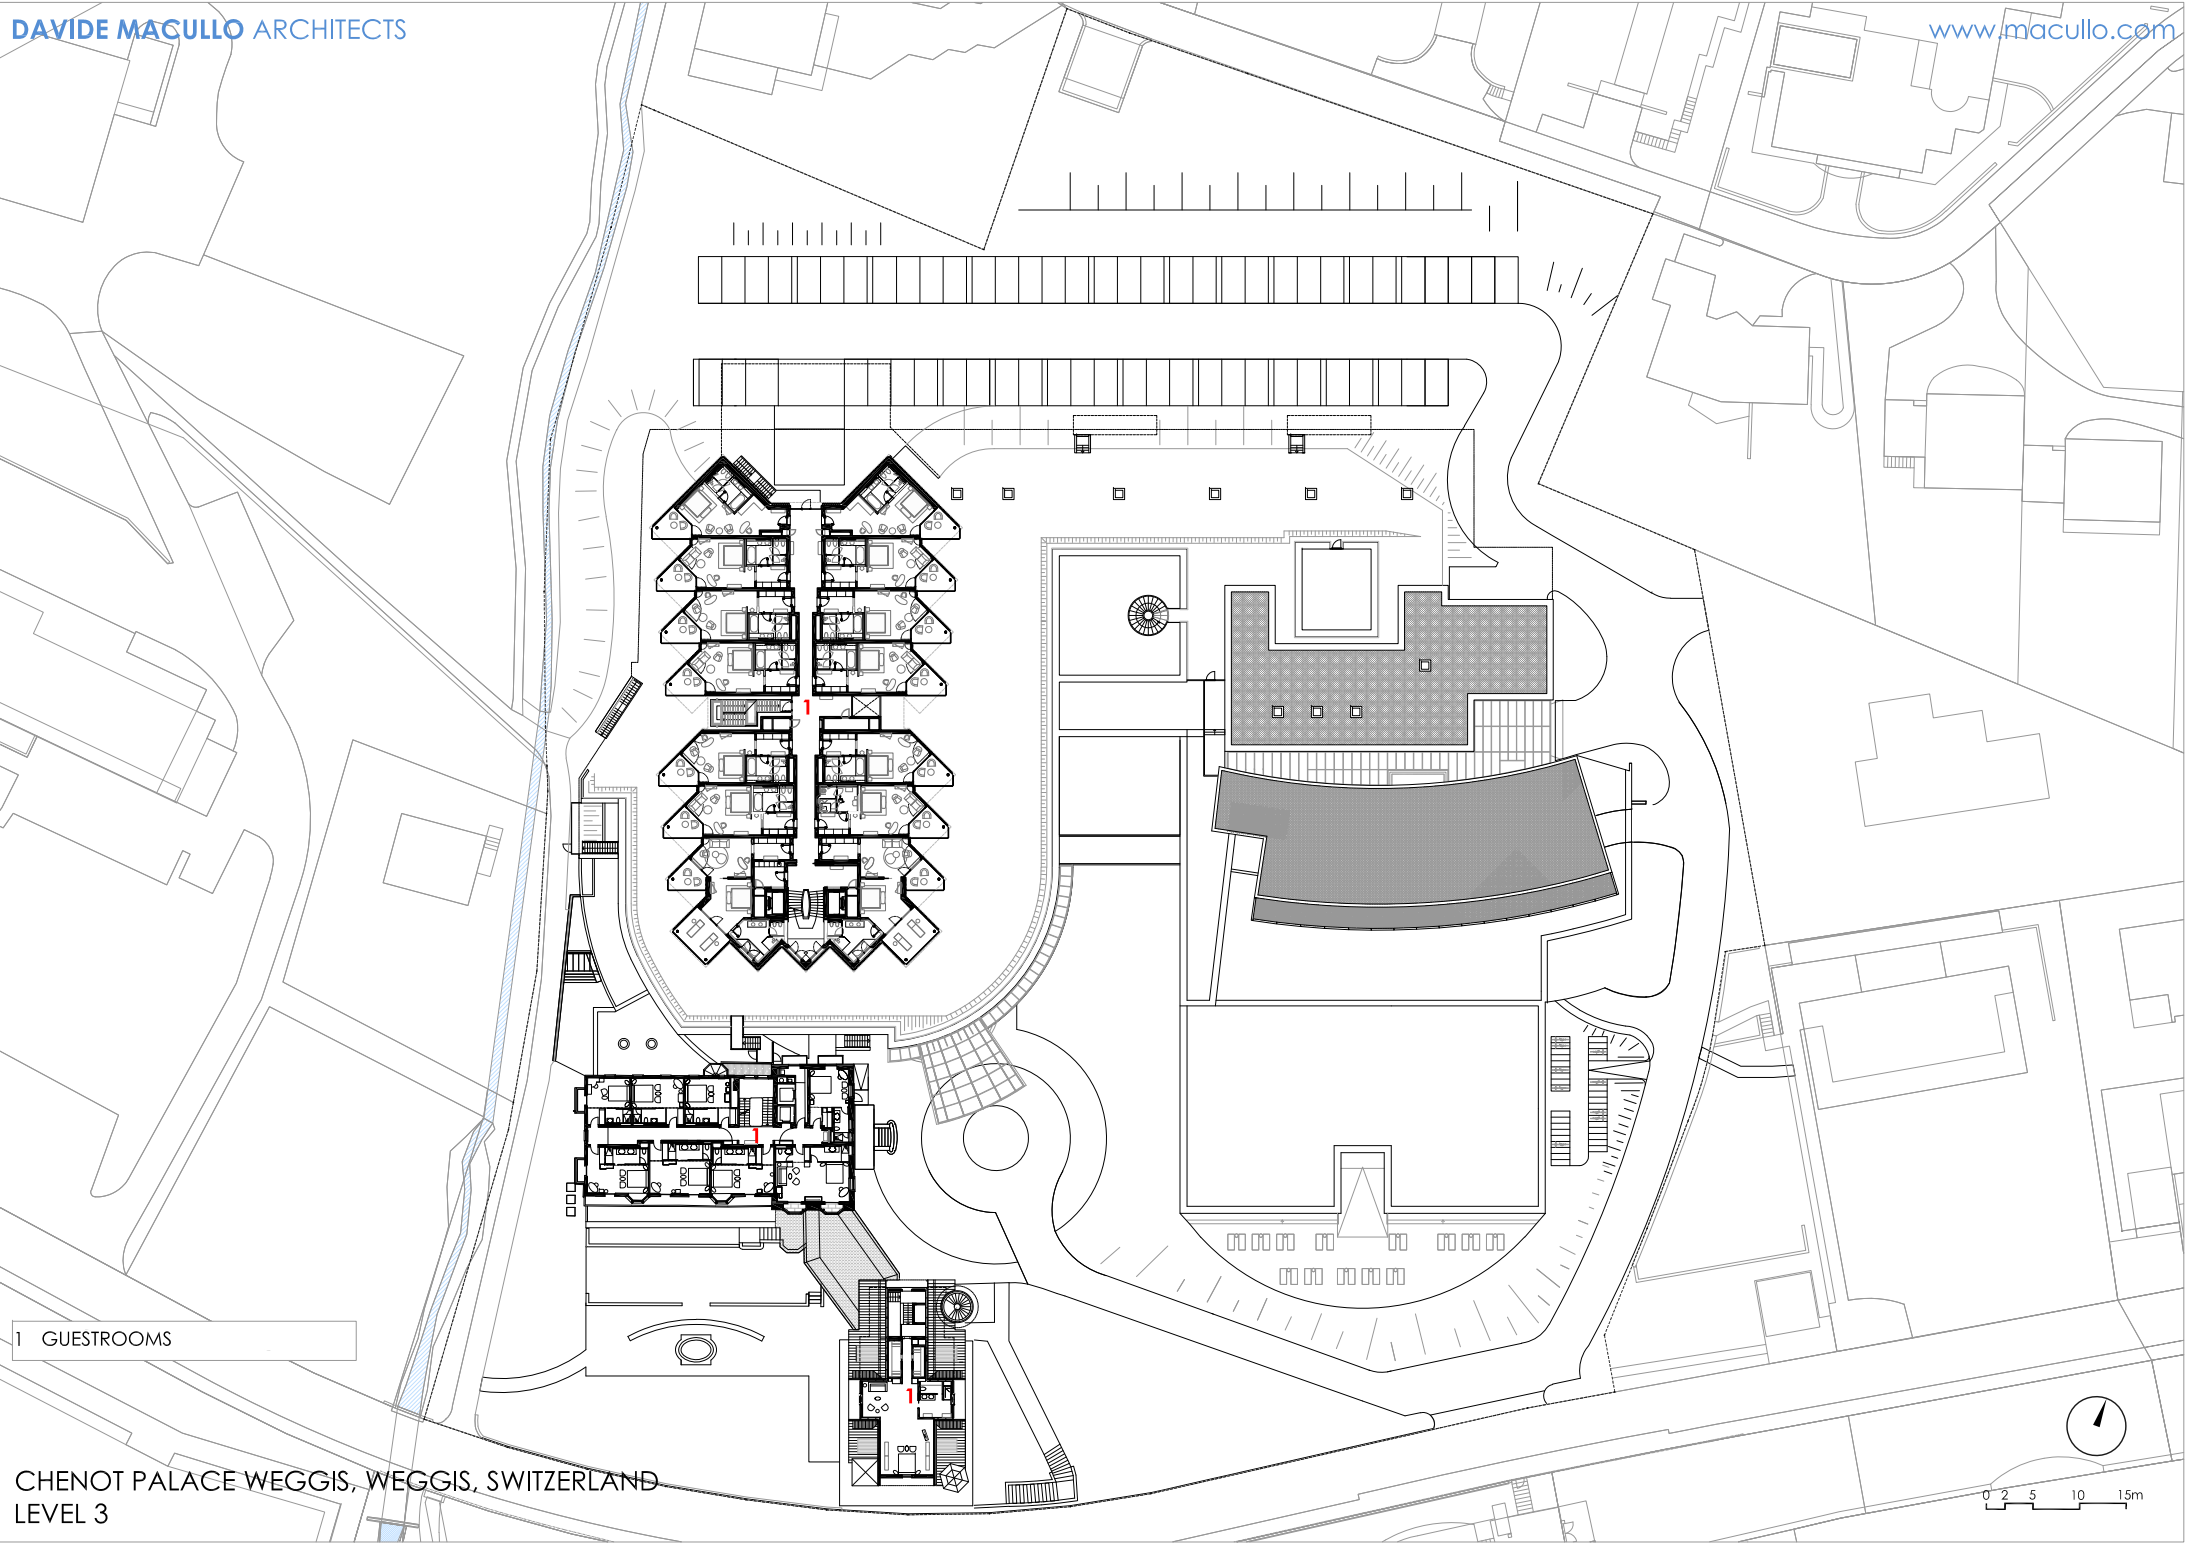

CHENOT PALACE WEGGIS, WEGGIS, SWITZERLAND
LEVEL 7

1 TECHNICAL/SERVICE

CHENOT PALACE WEGGIS, WEGGIS, SWITZERLAND
LEVEL 6

1 GUESTROOMS

CHENOT PALACE WEGGIS, WEGGIS, SWITZERLAND
LEVEL 5

1 GUESTROOMS

CHENOT PALACE WEGGIS, WEGGIS, SWITZERLAND
LEVEL 4

1 GUESTROOMS

CHENOT PALACE WEGGIS, WEGGIS, SWITZERLAND
LEVEL 3

1 GUESTROOMS

CHENOT PALACE WEGGIS, WEGGIS, SWITZERLAND
LEVEL 2

1 GUESTROOMS
2 OFFICES

CHENOT PALACE WEGGIS, WEGGIS, SWITZERLAND
LEVEL 1

- 1 MAIN RECEPTION
- 2 STAFF CANTEEN
- 3 KITCHEN
- 4 RESTAURANT
- 5 LOUNGE
- 6 TERRACE
- 7 LALIQUE BAR
- 8 GUESTROOMS
- 9 AESTHETIC&HYDRO DEPARTMENT
- 10 MEDICAL DEPARTMENT
- 11 SPA RECEPTION
- 12 MEDICAL RECEPTION
- 13 PARKING
- 14 FITNESS AREA
- 15 POOL
- 16 RELAX & SAUNA

CHENOT PALACE WEGGIS, WEGGIS, SWITZERLAND
LEVEL -2

LONG SECTION

- 1 FITNESS AREA
- 2 GUESTROOMS
- 3 PARKING
- 4 OFFICES
- 5 MEDICAL DEPARTMENT
- 6 COURTYARD

CROSS SECTION

- 1 MEDICAL DEPARTMENT
- 2 AESTHETIC DEPARTMENT
- 3 GUESTROOMS
- 4 COURTYARD