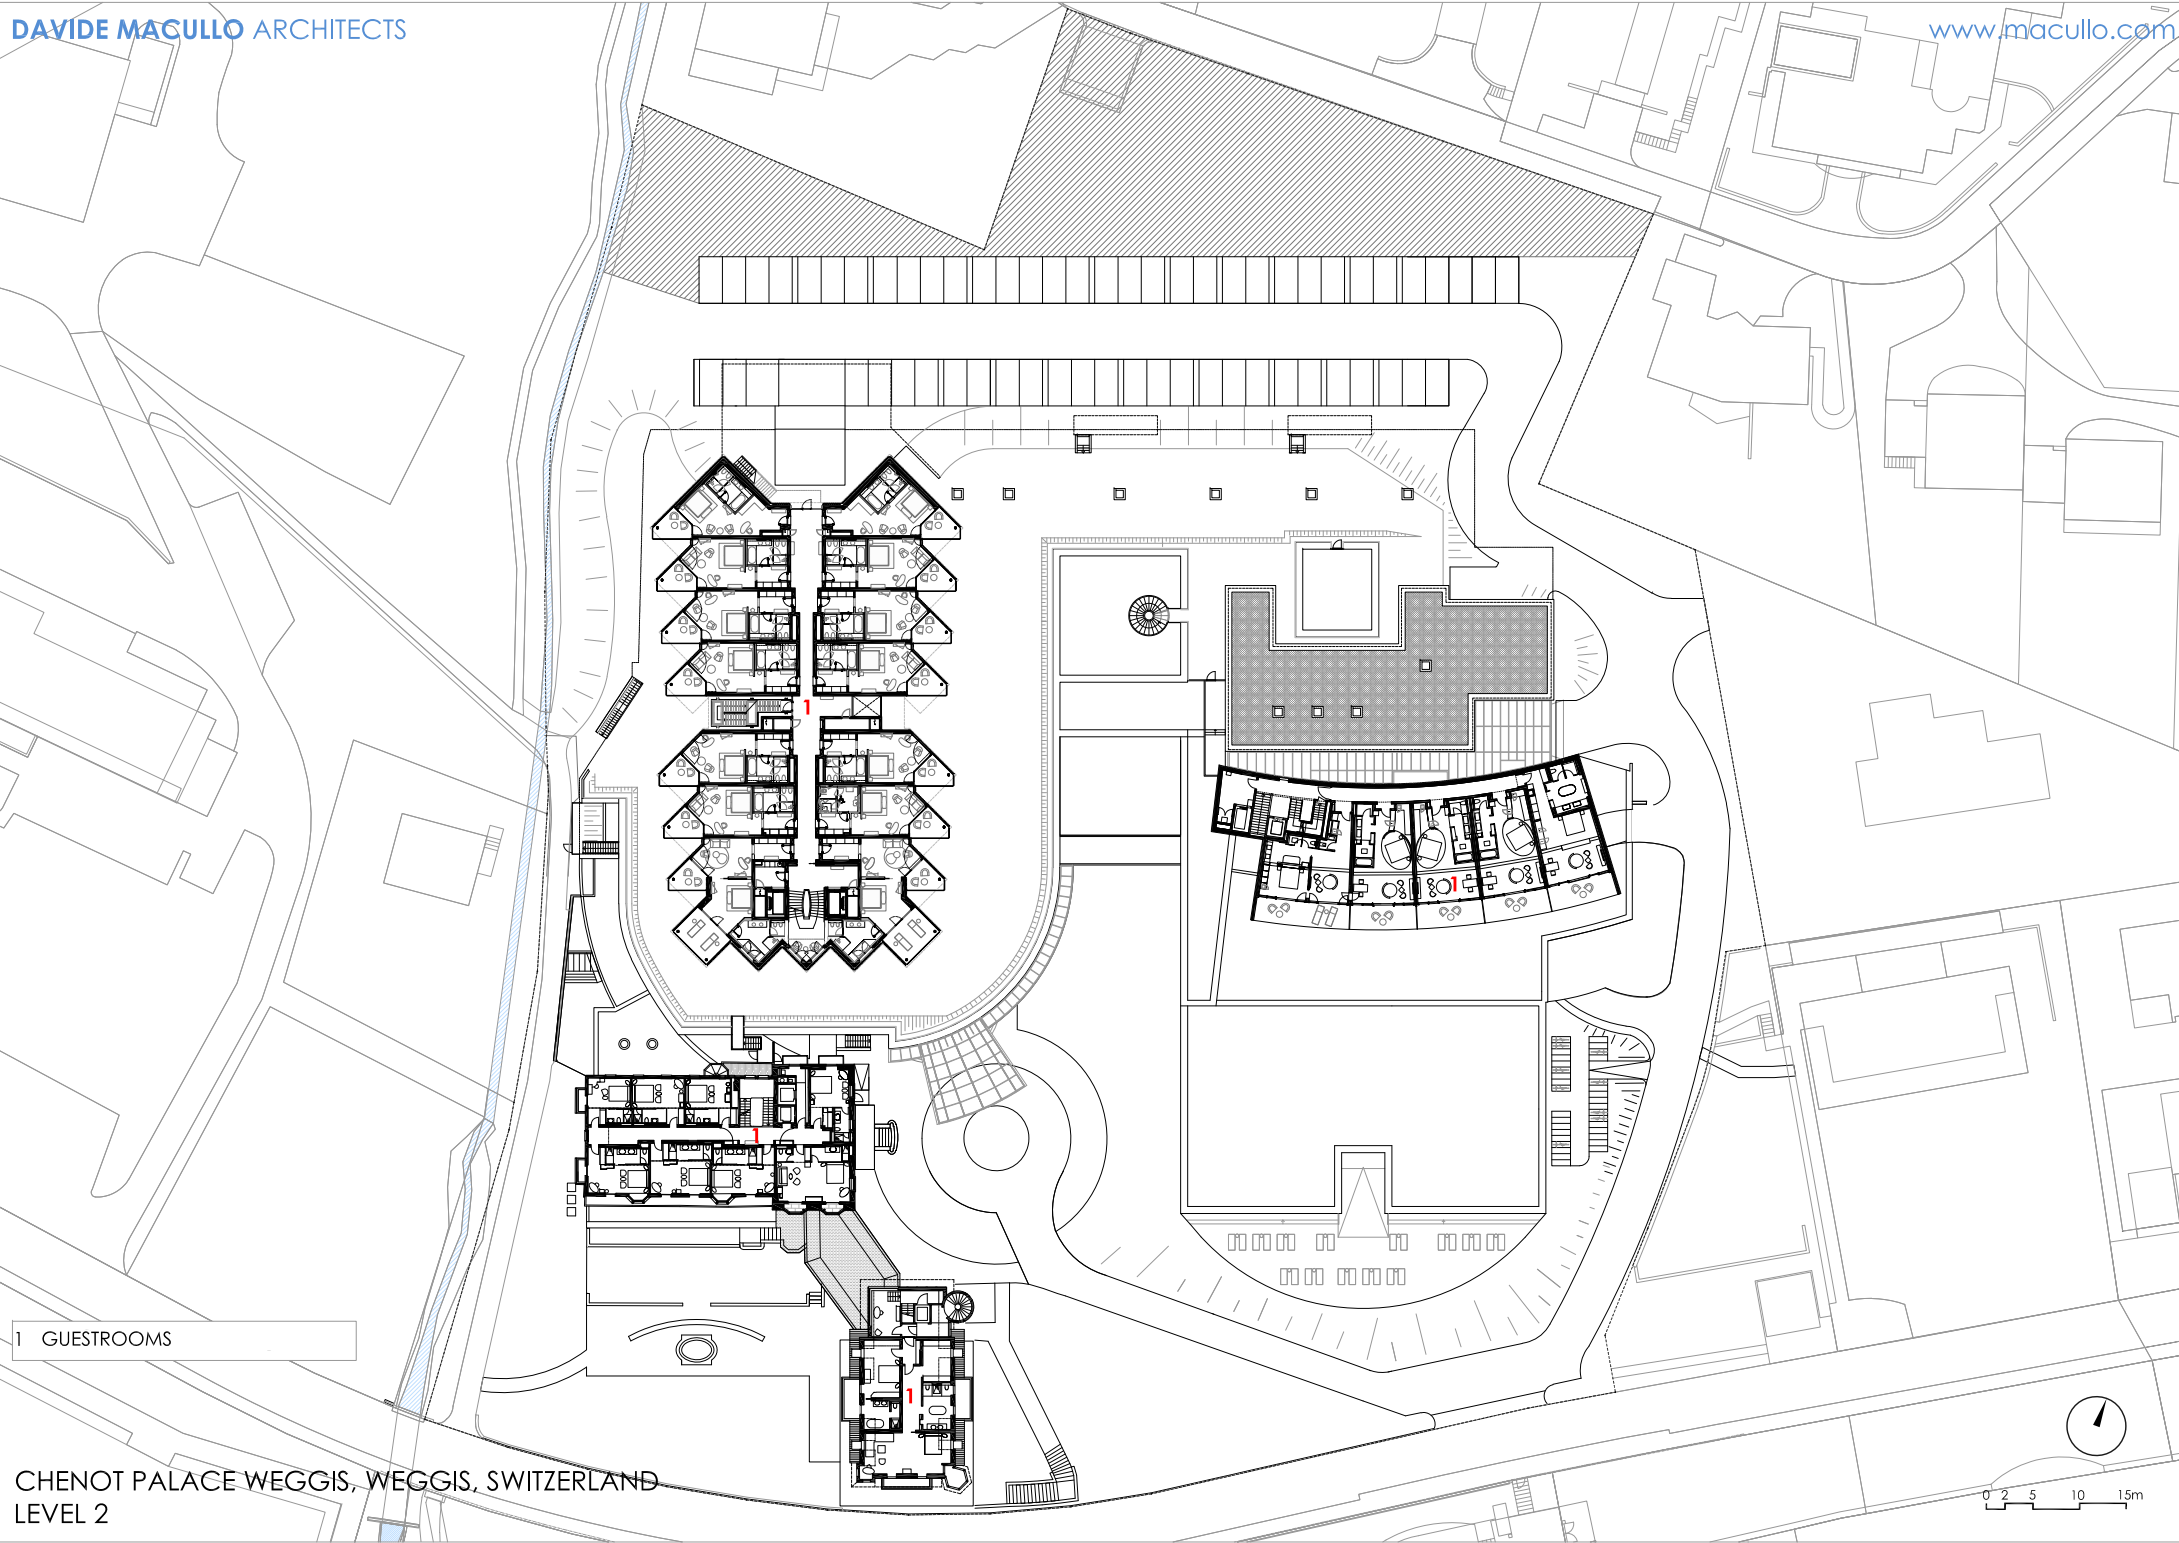

CHENOT PALACE WEGGIS, WEGGIS, SWITZERLAND
LEVEL 7

1 TECHNICAL/SERVICE

CHENOT PALACE WEGGIS, WEGGIS, SWITZERLAND
LEVEL 6

1 GUESTROOMS

CHENOT PALACE WEGGIS, WEGGIS, SWITZERLAND
LEVEL 5

1 GUESTROOMS

CHENOT PALACE WEGGIS, WEGGIS, SWITZERLAND
LEVEL 4

1 GUESTROOMS

CHENOT PALACE WEGGIS, WEGGIS, SWITZERLAND
LEVEL 3

1 GUESTROOMS

CHENOT PALACE WEGGIS, WEGGIS, SWITZERLAND
LEVEL 2

1 GUESTROOMS
2 OFFICES

CHENOT PALACE WEGGIS, WEGGIS, SWITZERLAND
LEVEL 1

- 1 MAIN RECEPTION
- 2 STAFF CANTEEN
- 3 KITCHEN
- 4 RESTAURANT
- 5 LOUNGE
- 6 TERRACE
- 7 LALIQUE BAR
- 8 GUESTROOMS
- 9 AESTHETIC&HYDRO DEPARTMENT
- 10 MEDICAL DEPARTMENT
- 11 SPA RECEPTION
- 12 MEDICAL RECEPTION
- 13 PARKING
- 14 FITNESS AREA
- 15 POOL
- 16 RELAX & SAUNA

CHENOT PALACE WEGGIS, WEGGIS, SWITZERLAND
LEVEL -2

LONG SECTION

- 1 FITNESS AREA
- 2 GUESTROOMS
- 3 PARKING
- 4 OFFICES
- 5 MEDICAL DEPARTMENT
- 6 COURTYARD

CROSS SECTION

- 1 MEDICAL DEPARTMENT
- 2 AESTHETIC DEPARTMENT
- 3 GUESTROOMS
- 4 COURTYARD