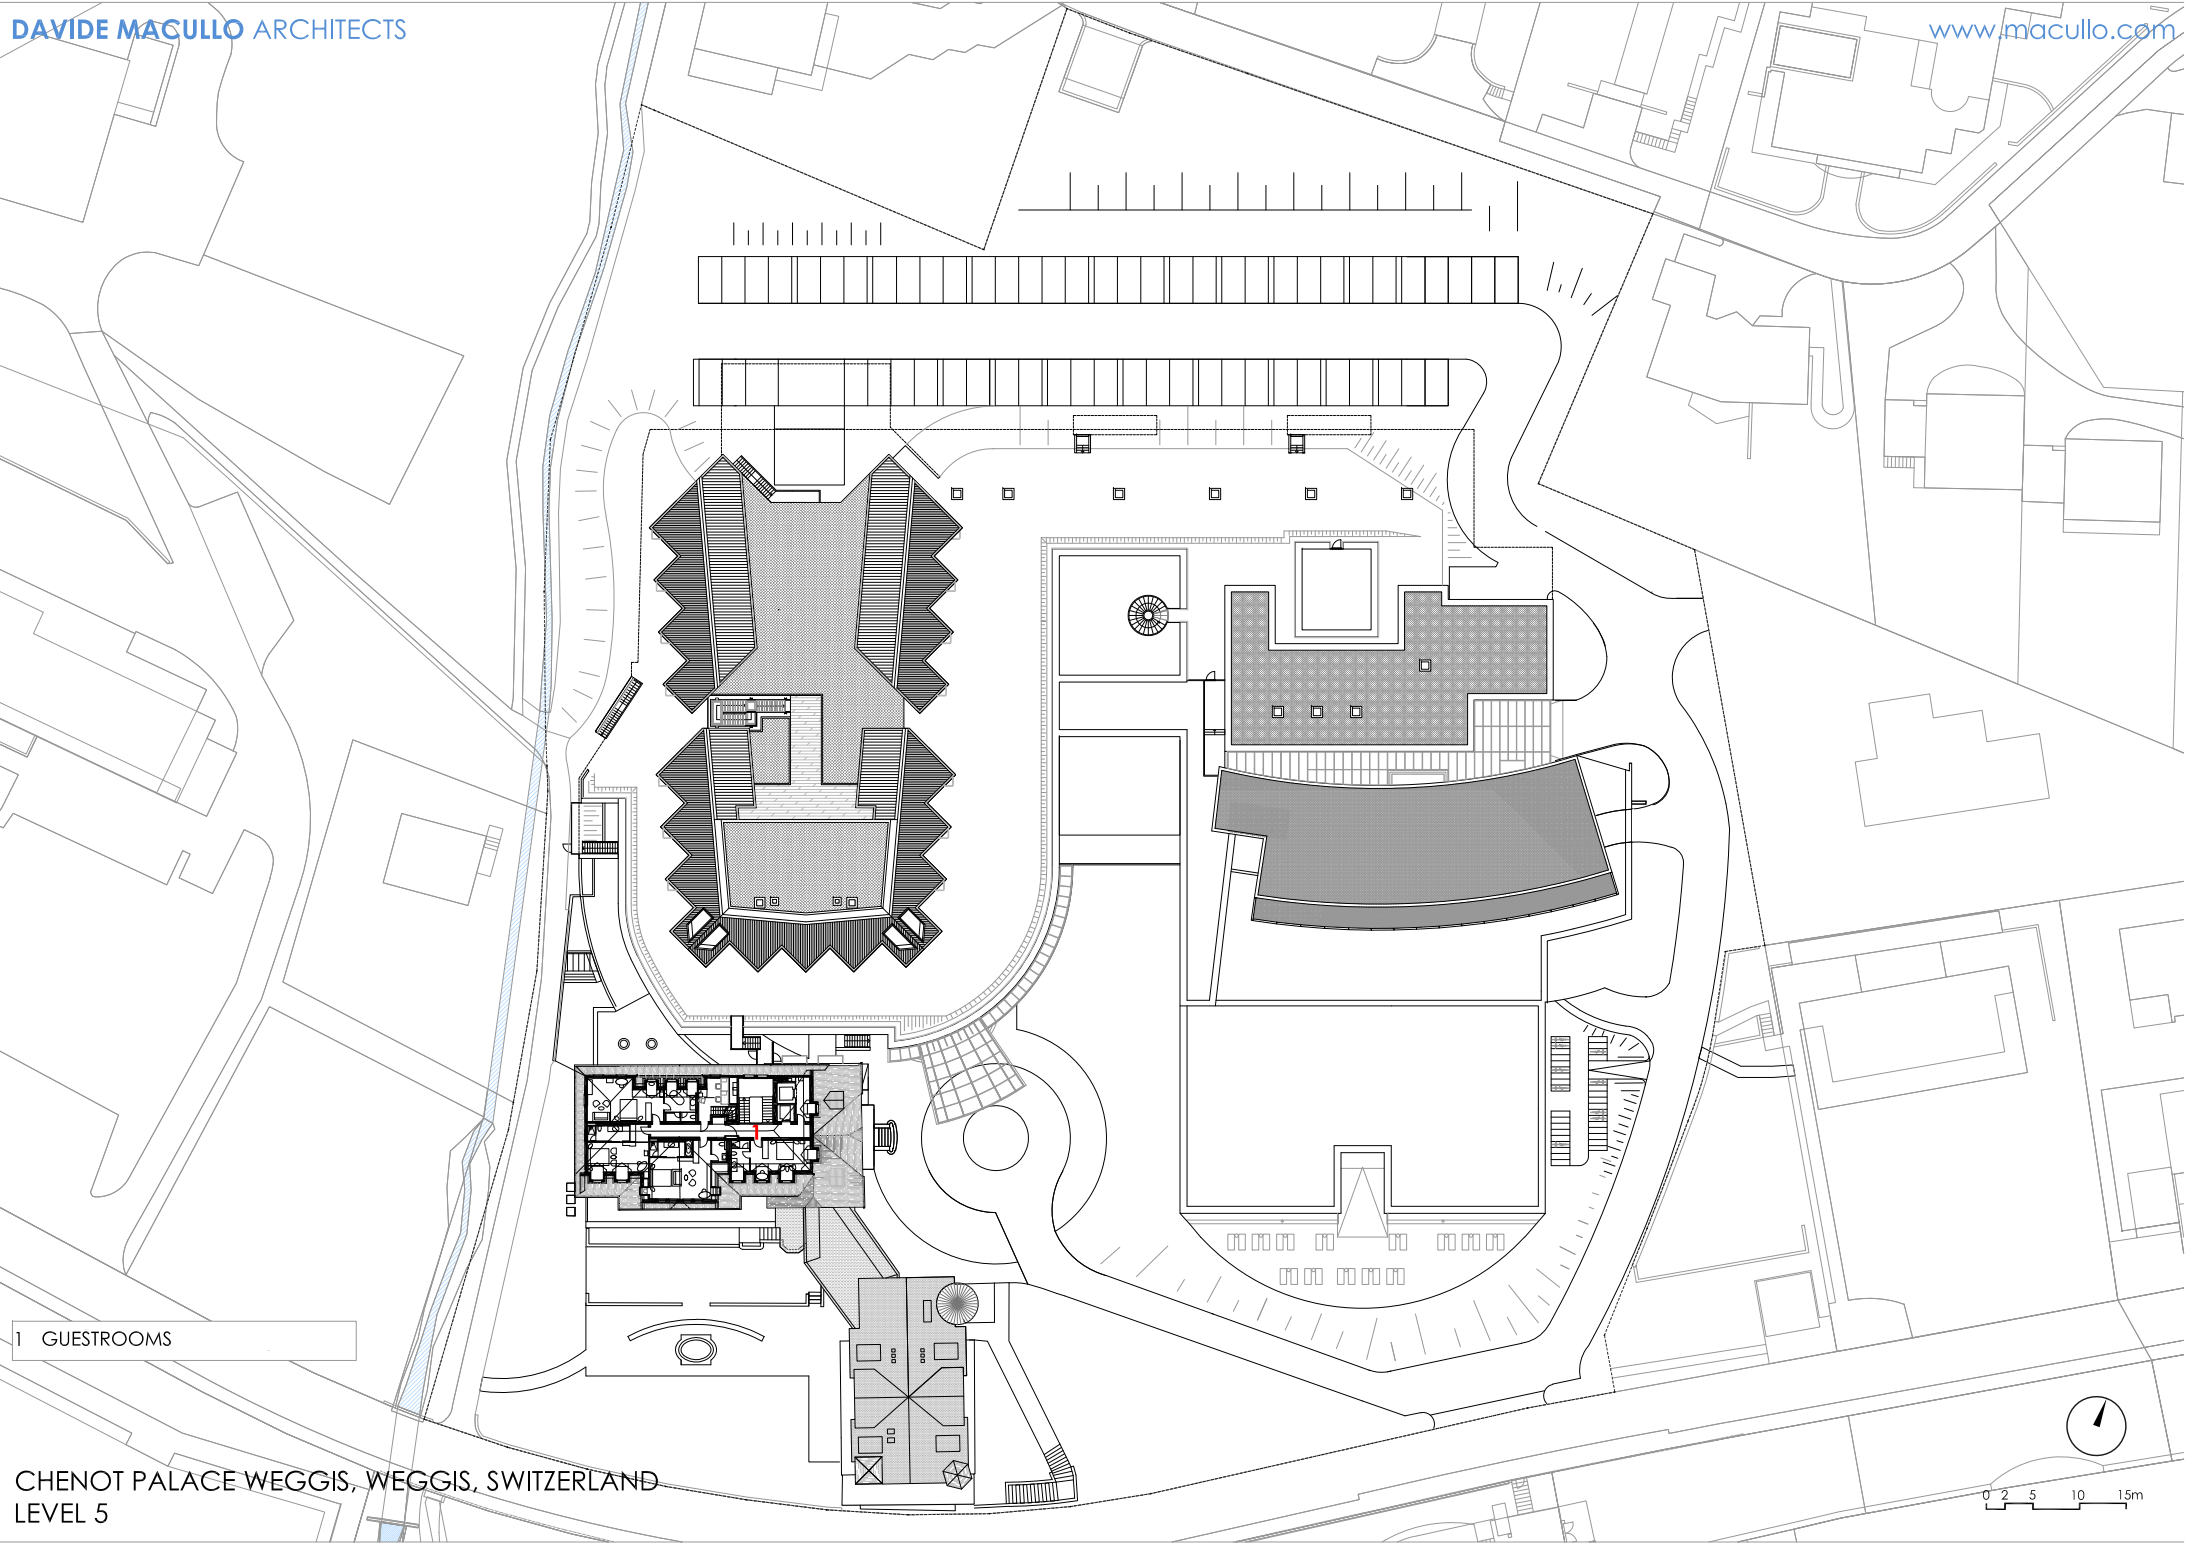

CHENOT PALACE WEGGIS, WEGGIS, SWITZERLAND
LEVEL 7

1 TECHNICAL/SERVICE

CHENOT PALACE WEGGIS, WEGGIS, SWITZERLAND
LEVEL 6

1 GUESTROOMS

CHENOT PALACE WEGGIS, WEGGIS, SWITZERLAND
LEVEL 5

1 GUESTROOMS

CHENOT PALACE WEGGIS, WEGGIS, SWITZERLAND
LEVEL 4

1 GUESTROOMS

CHENOT PALACE WEGGIS, WEGGIS, SWITZERLAND
LEVEL 3

1 GUESTROOMS

CHENOT PALACE WEGGIS, WEGGIS, SWITZERLAND
LEVEL 2

1 GUESTROOMS
2 OFFICES

CHENOT PALACE WEGGIS, WEGGIS, SWITZERLAND
LEVEL 1

- 1 MAIN RECEPTION
- 2 STAFF CANTEEN
- 3 KITCHEN
- 4 RESTAURANT
- 5 LOUNGE
- 6 TERRACE
- 7 LALIQUE BAR
- 8 GUESTROOMS
- 9 AESTHETIC&HYDRO DEPARTMENT
- 10 MEDICAL DEPARTMENT
- 11 SPA RECEPTION
- 12 MEDICAL RECEPTION
- 13 PARKING
- 14 FITNESS AREA
- 15 POOL
- 16 RELAX & SAUNA

CHENOT PALACE WEGGIS, WEGGIS, SWITZERLAND
LEVEL -2

LONG SECTION

- 1 FITNESS AREA
- 2 GUESTROOMS
- 3 PARKING
- 4 OFFICES
- 5 MEDICAL DEPARTMENT
- 6 COURTYARD

CROSS SECTION

- 1 MEDICAL DEPARTMENT
- 2 AESTHETIC DEPARTMENT
- 3 GUESTROOMS
- 4 COURTYARD