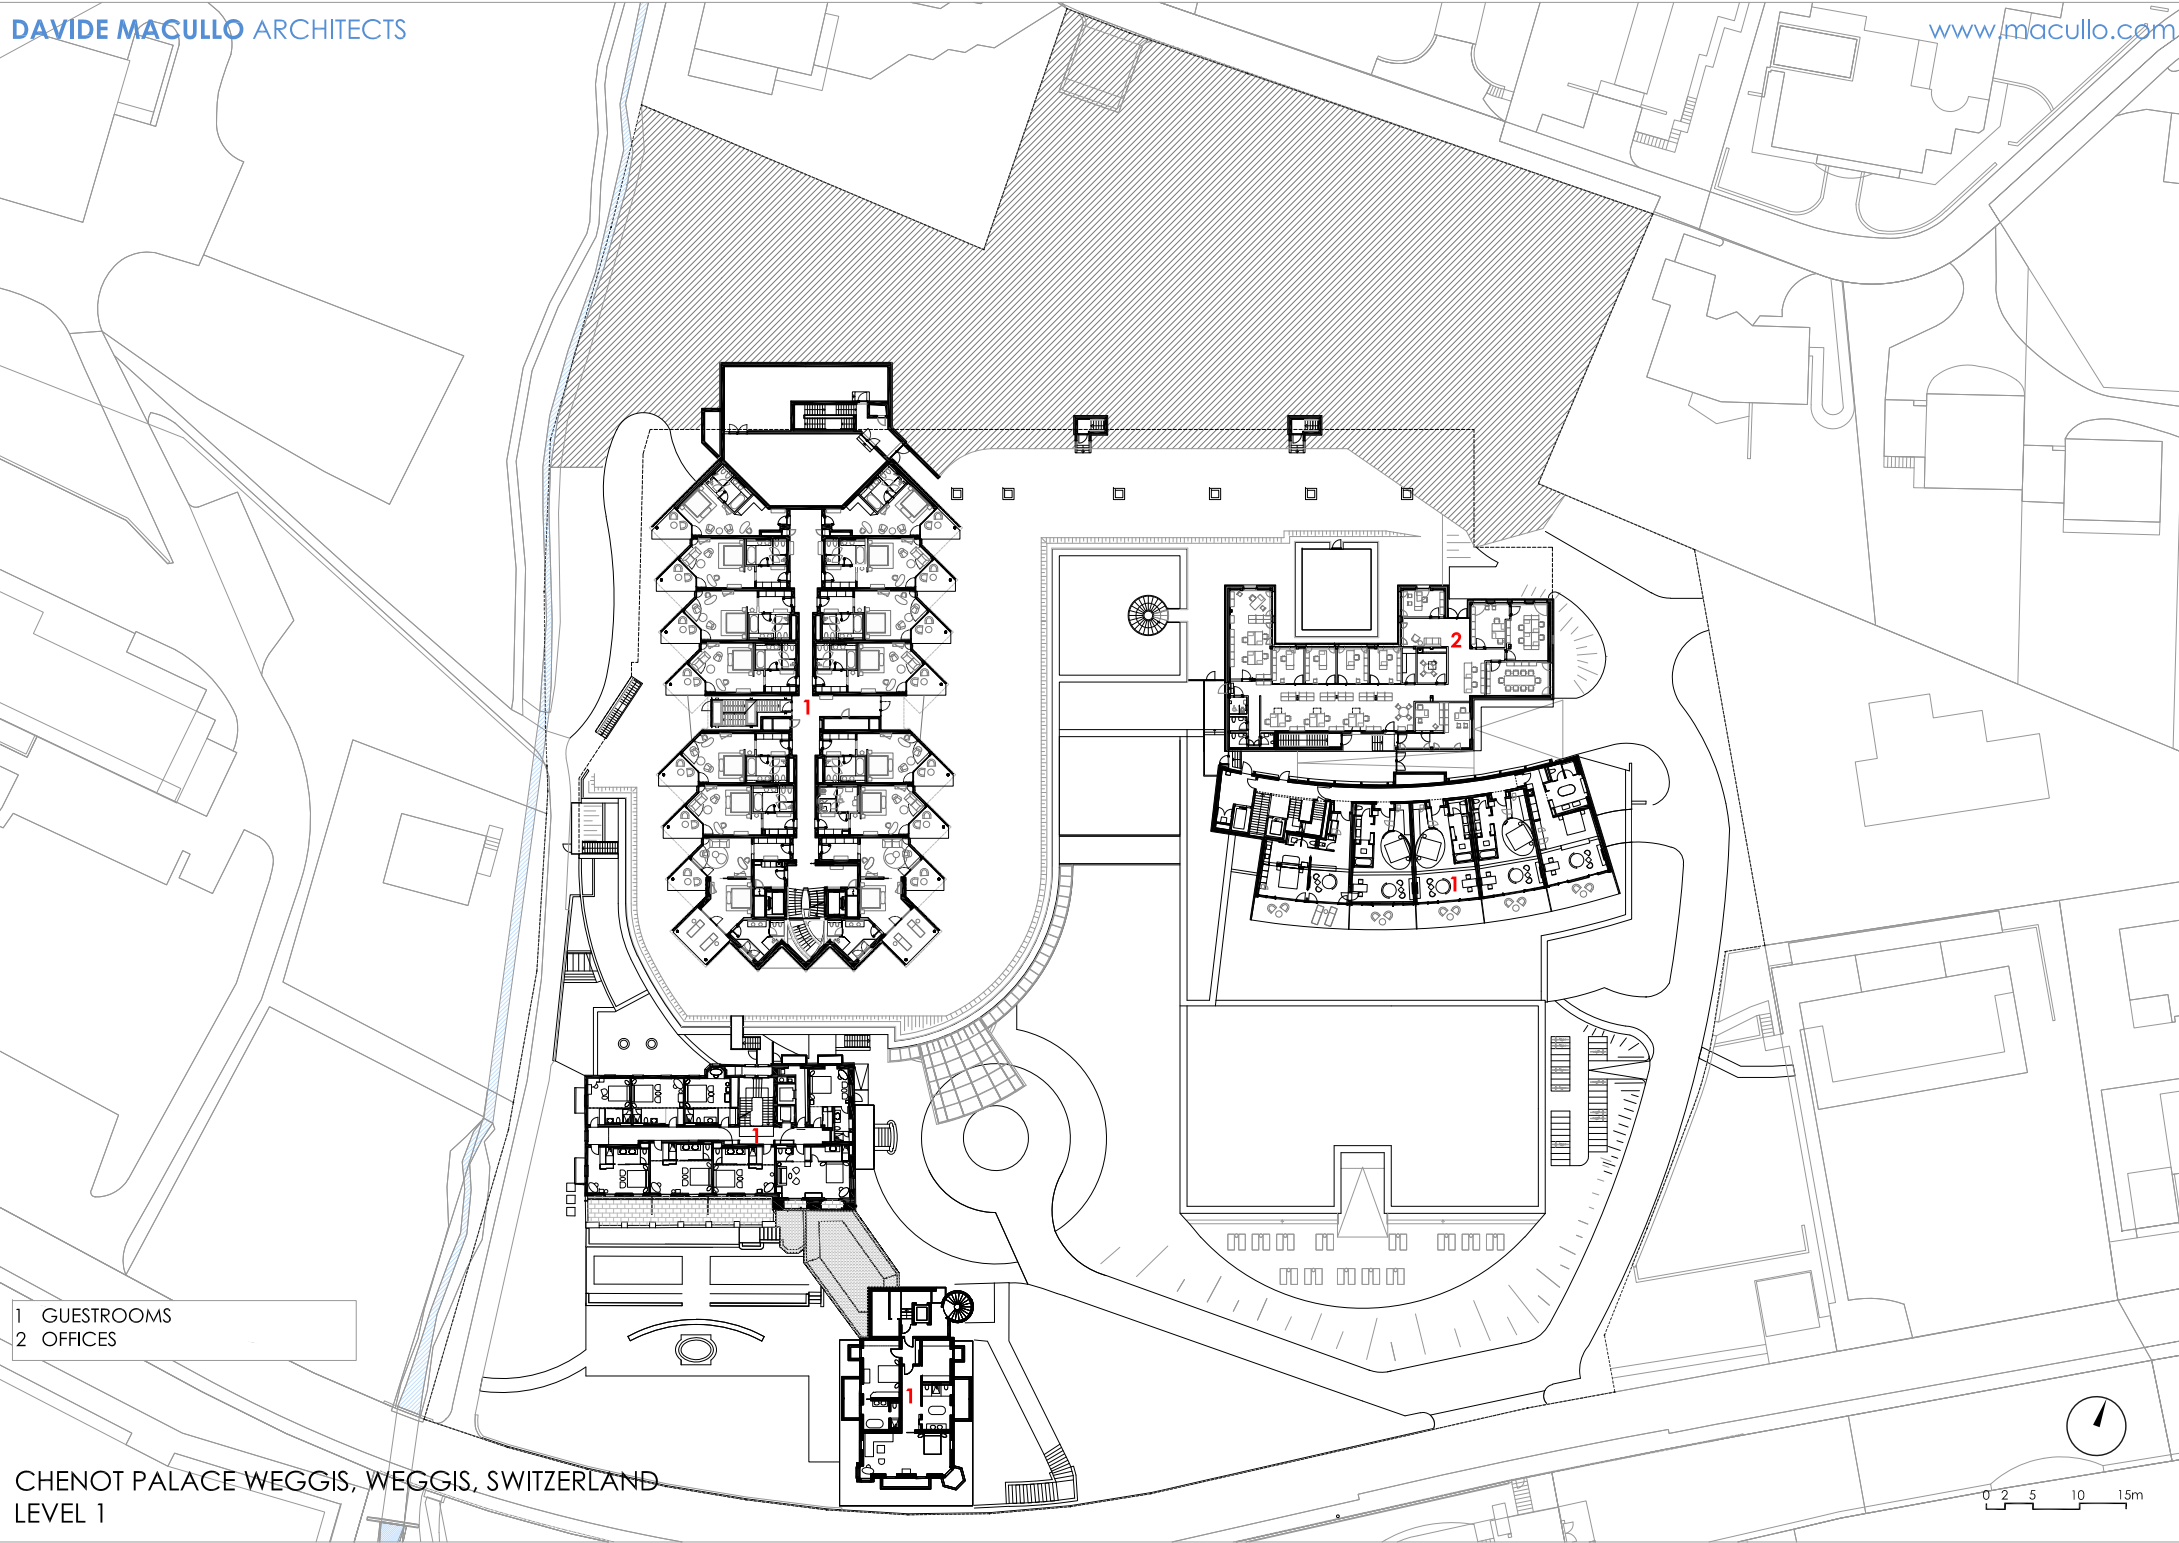

1 GUESTROOMS

CHENOT PALACE WEGGIS, WEGGIS, SWITZERLAND
LEVEL 3

1 GUESTROOMS

CHENOT PALACE WEGGIS, WEGGIS, SWITZERLAND
LEVEL 2

1 GUESTROOMS
2 OFFICES

CHENOT PALACE WEGGIS, WEGGIS, SWITZERLAND
LEVEL 1

- 1 MAIN RECEPTION
- 2 STAFF CANTEEN
- 3 KITCHEN
- 4 RESTAURANT
- 5 LOUNGE
- 6 TERRACE
- 7 LALIQUE BAR
- 8 GUESTROOMS
- 9 AESTHETIC&HYDRO DEPARTMENT
- 10 MEDICAL DEPARTMENT
- 11 SPA RECEPTION
- 12 MEDICAL RECEPTION
- 13 PARKING
- 14 FITNESS AREA
- 15 POOL
- 16 RELAX & SAUNA

CHENOT PALACE WEGGIS, WEGGIS, SWITZERLAND
LEVEL 0

0 2 5 10 15m

- 1 OFFICES
- 2 CONFERENCE ROOM
- 3 TISANERIE
- 4 PARKING
- 5 TECHNICAL/SERVICE

CHENOT PALACE WEGGIS, WEGGIS, SWITZERLAND
LEVEL -1

- 1 TECHNICAL/SERVICE
- 2 RELAX

CHENOT PALACE WEGGIS, WEGGIS, SWITZERLAND
LEVEL -2

LONG SECTION

- 1 FITNESS AREA
- 2 GUESTROOMS
- 3 PARKING
- 4 OFFICES
- 5 MEDICAL DEPARTMENT
- 6 COURTYARD

CROSS SECTION

- 1 MEDICAL DEPARTMENT
- 2 AESTHETIC DEPARTMENT
- 3 GUESTROOMS
- 4 COURTYARD