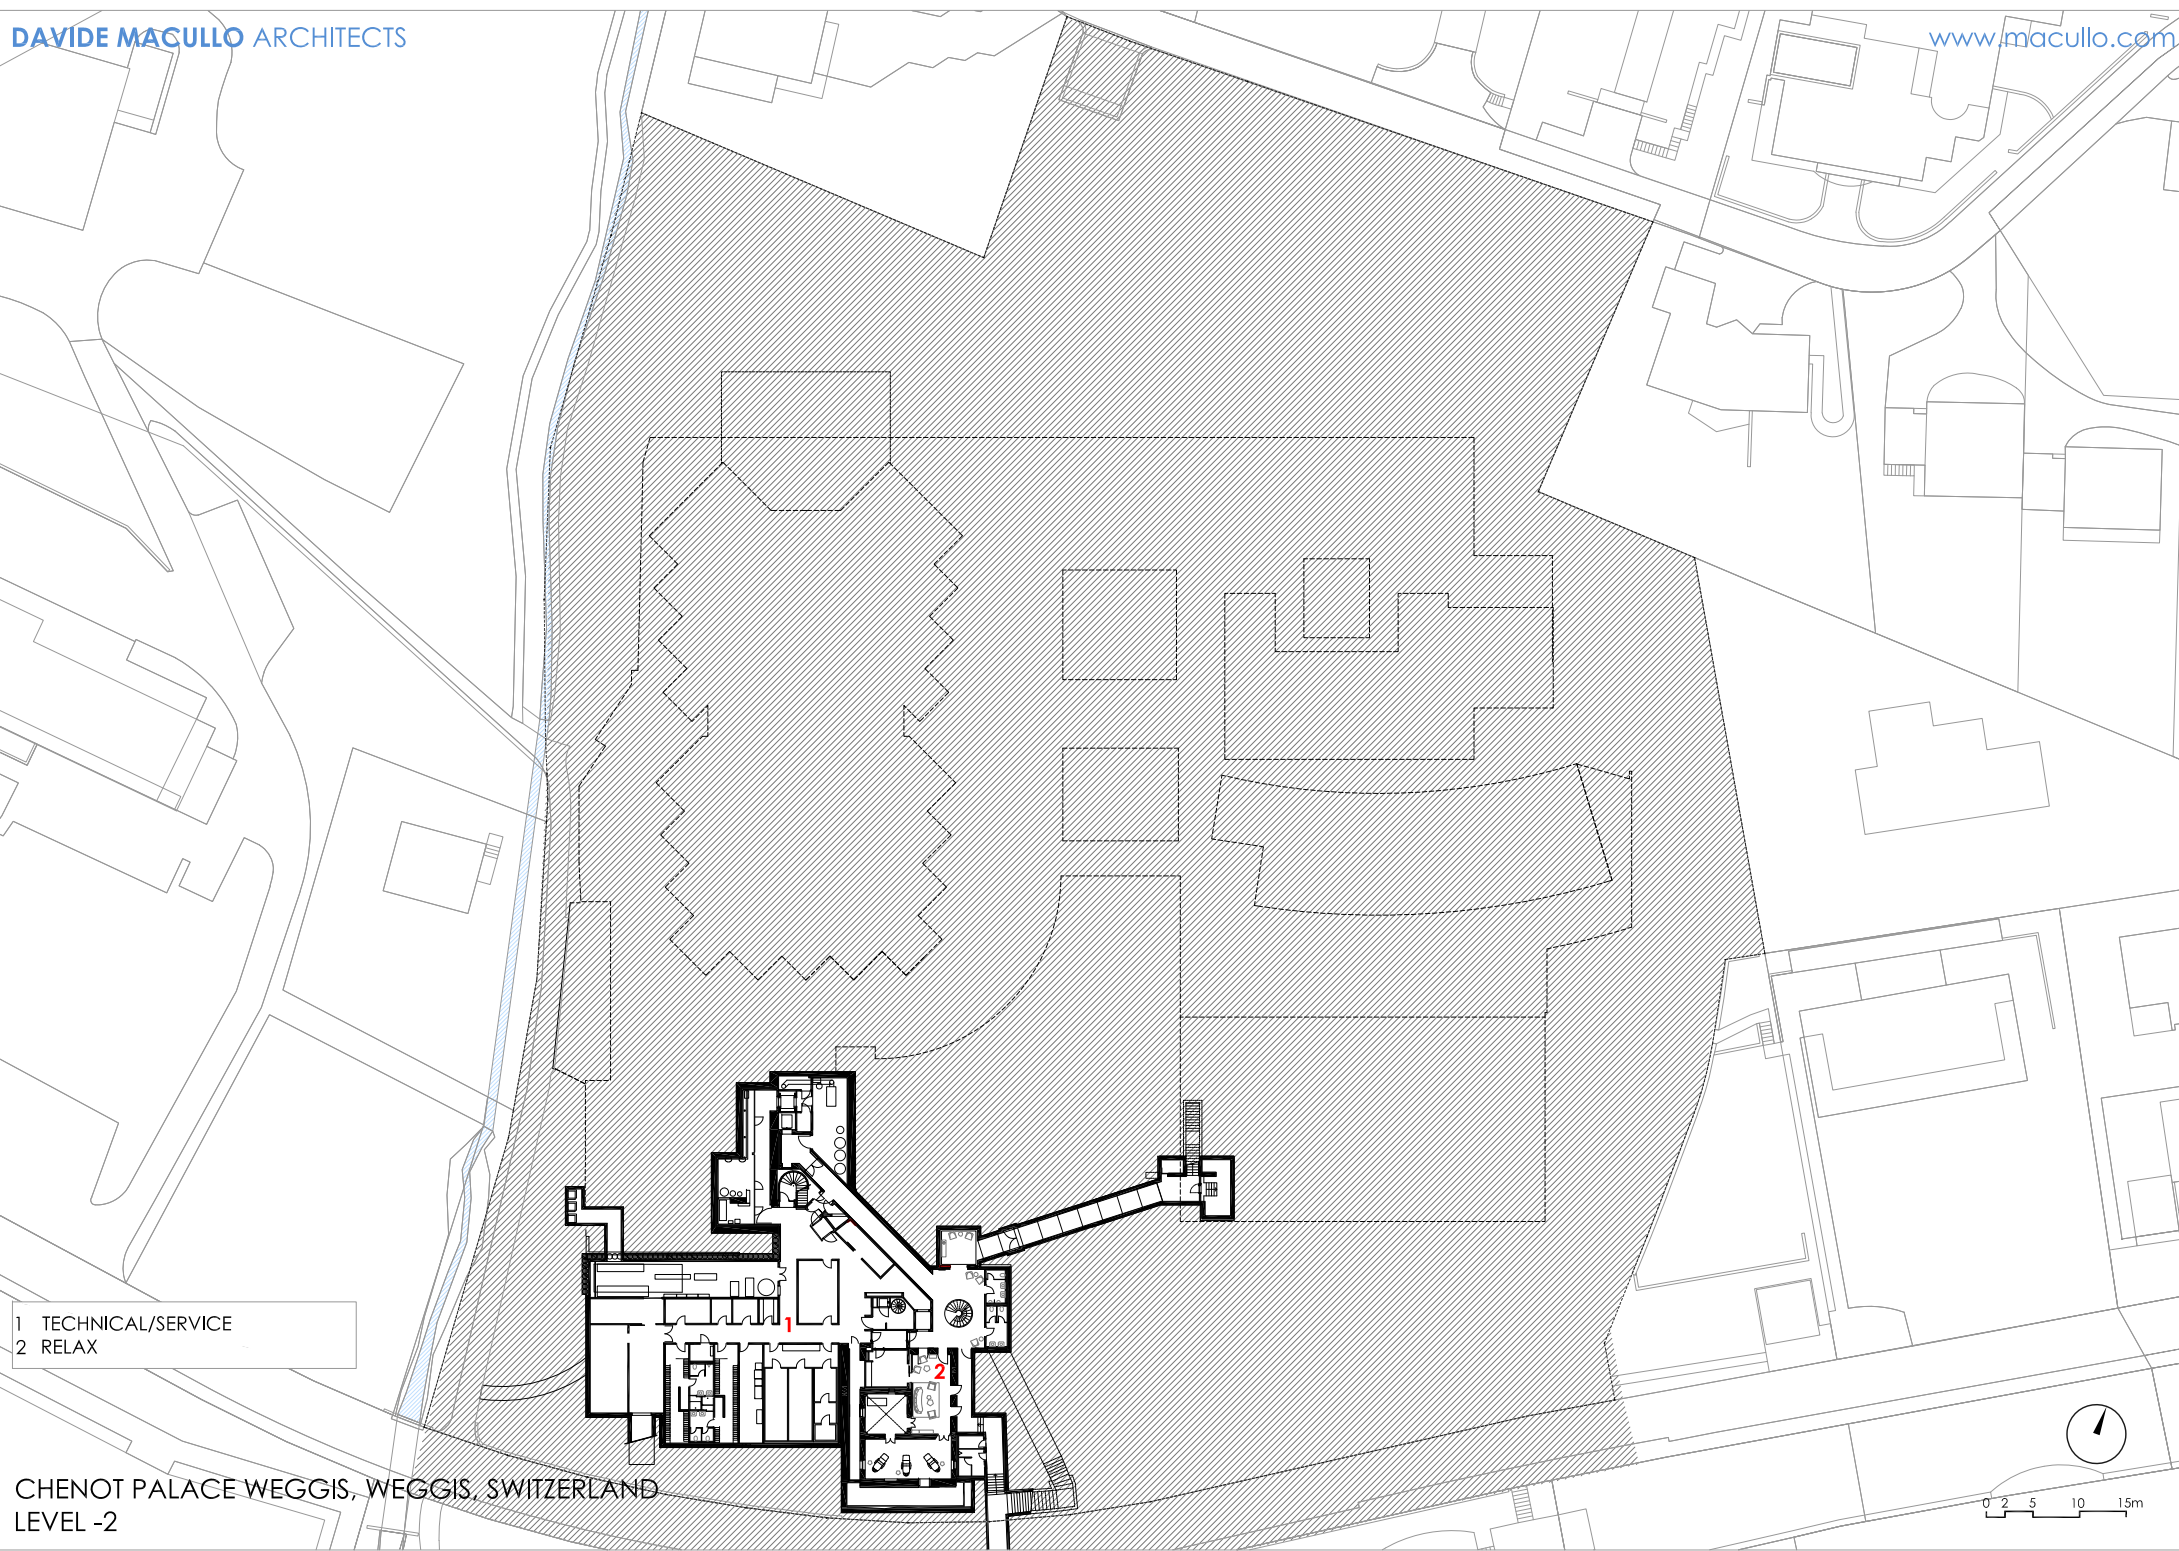

1 GUESTROOMS

CHENOT PALACE WEGGIS, WEGGIS, SWITZERLAND
LEVEL 3

1 GUESTROOMS

CHENOT PALACE WEGGIS, WEGGIS, SWITZERLAND
LEVEL 2

1 GUESTROOMS
2 OFFICES

CHENOT PALACE WEGGIS, WEGGIS, SWITZERLAND
LEVEL 1

- 1 MAIN RECEPTION
- 2 STAFF CANTEEN
- 3 KITCHEN
- 4 RESTAURANT
- 5 LOUNGE
- 6 TERRACE
- 7 LALIQUE BAR
- 8 GUESTROOMS
- 9 AESTHETIC&HYDRO DEPARTMENT
- 10 MEDICAL DEPARTMENT
- 11 SPA RECEPTION
- 12 MEDICAL RECEPTION
- 13 PARKING
- 14 FITNESS AREA
- 15 POOL
- 16 RELAX & SAUNA

CHENOT PALACE WEGGIS, WEGGIS, SWITZERLAND
LEVEL 0

0 2 5 10 15m

- 1 OFFICES
- 2 CONFERENCE ROOM
- 3 TISANERIE
- 4 PARKING
- 5 TECHNICAL/SERVICE

CHENOT PALACE WEGGIS, WEGGIS, SWITZERLAND
LEVEL -1

- 1 TECHNICAL/SERVICE
- 2 RELAX

CHENOT PALACE WEGGIS, WEGGIS, SWITZERLAND
LEVEL -2

LONG SECTION

- 1 FITNESS AREA
- 2 GUESTROOMS
- 3 PARKING
- 4 OFFICES
- 5 MEDICAL DEPARTMENT
- 6 COURTYARD

CROSS SECTION

- 1 MEDICAL DEPARTMENT
- 2 AESTHETIC DEPARTMENT
- 3 GUESTROOMS
- 4 COURTYARD