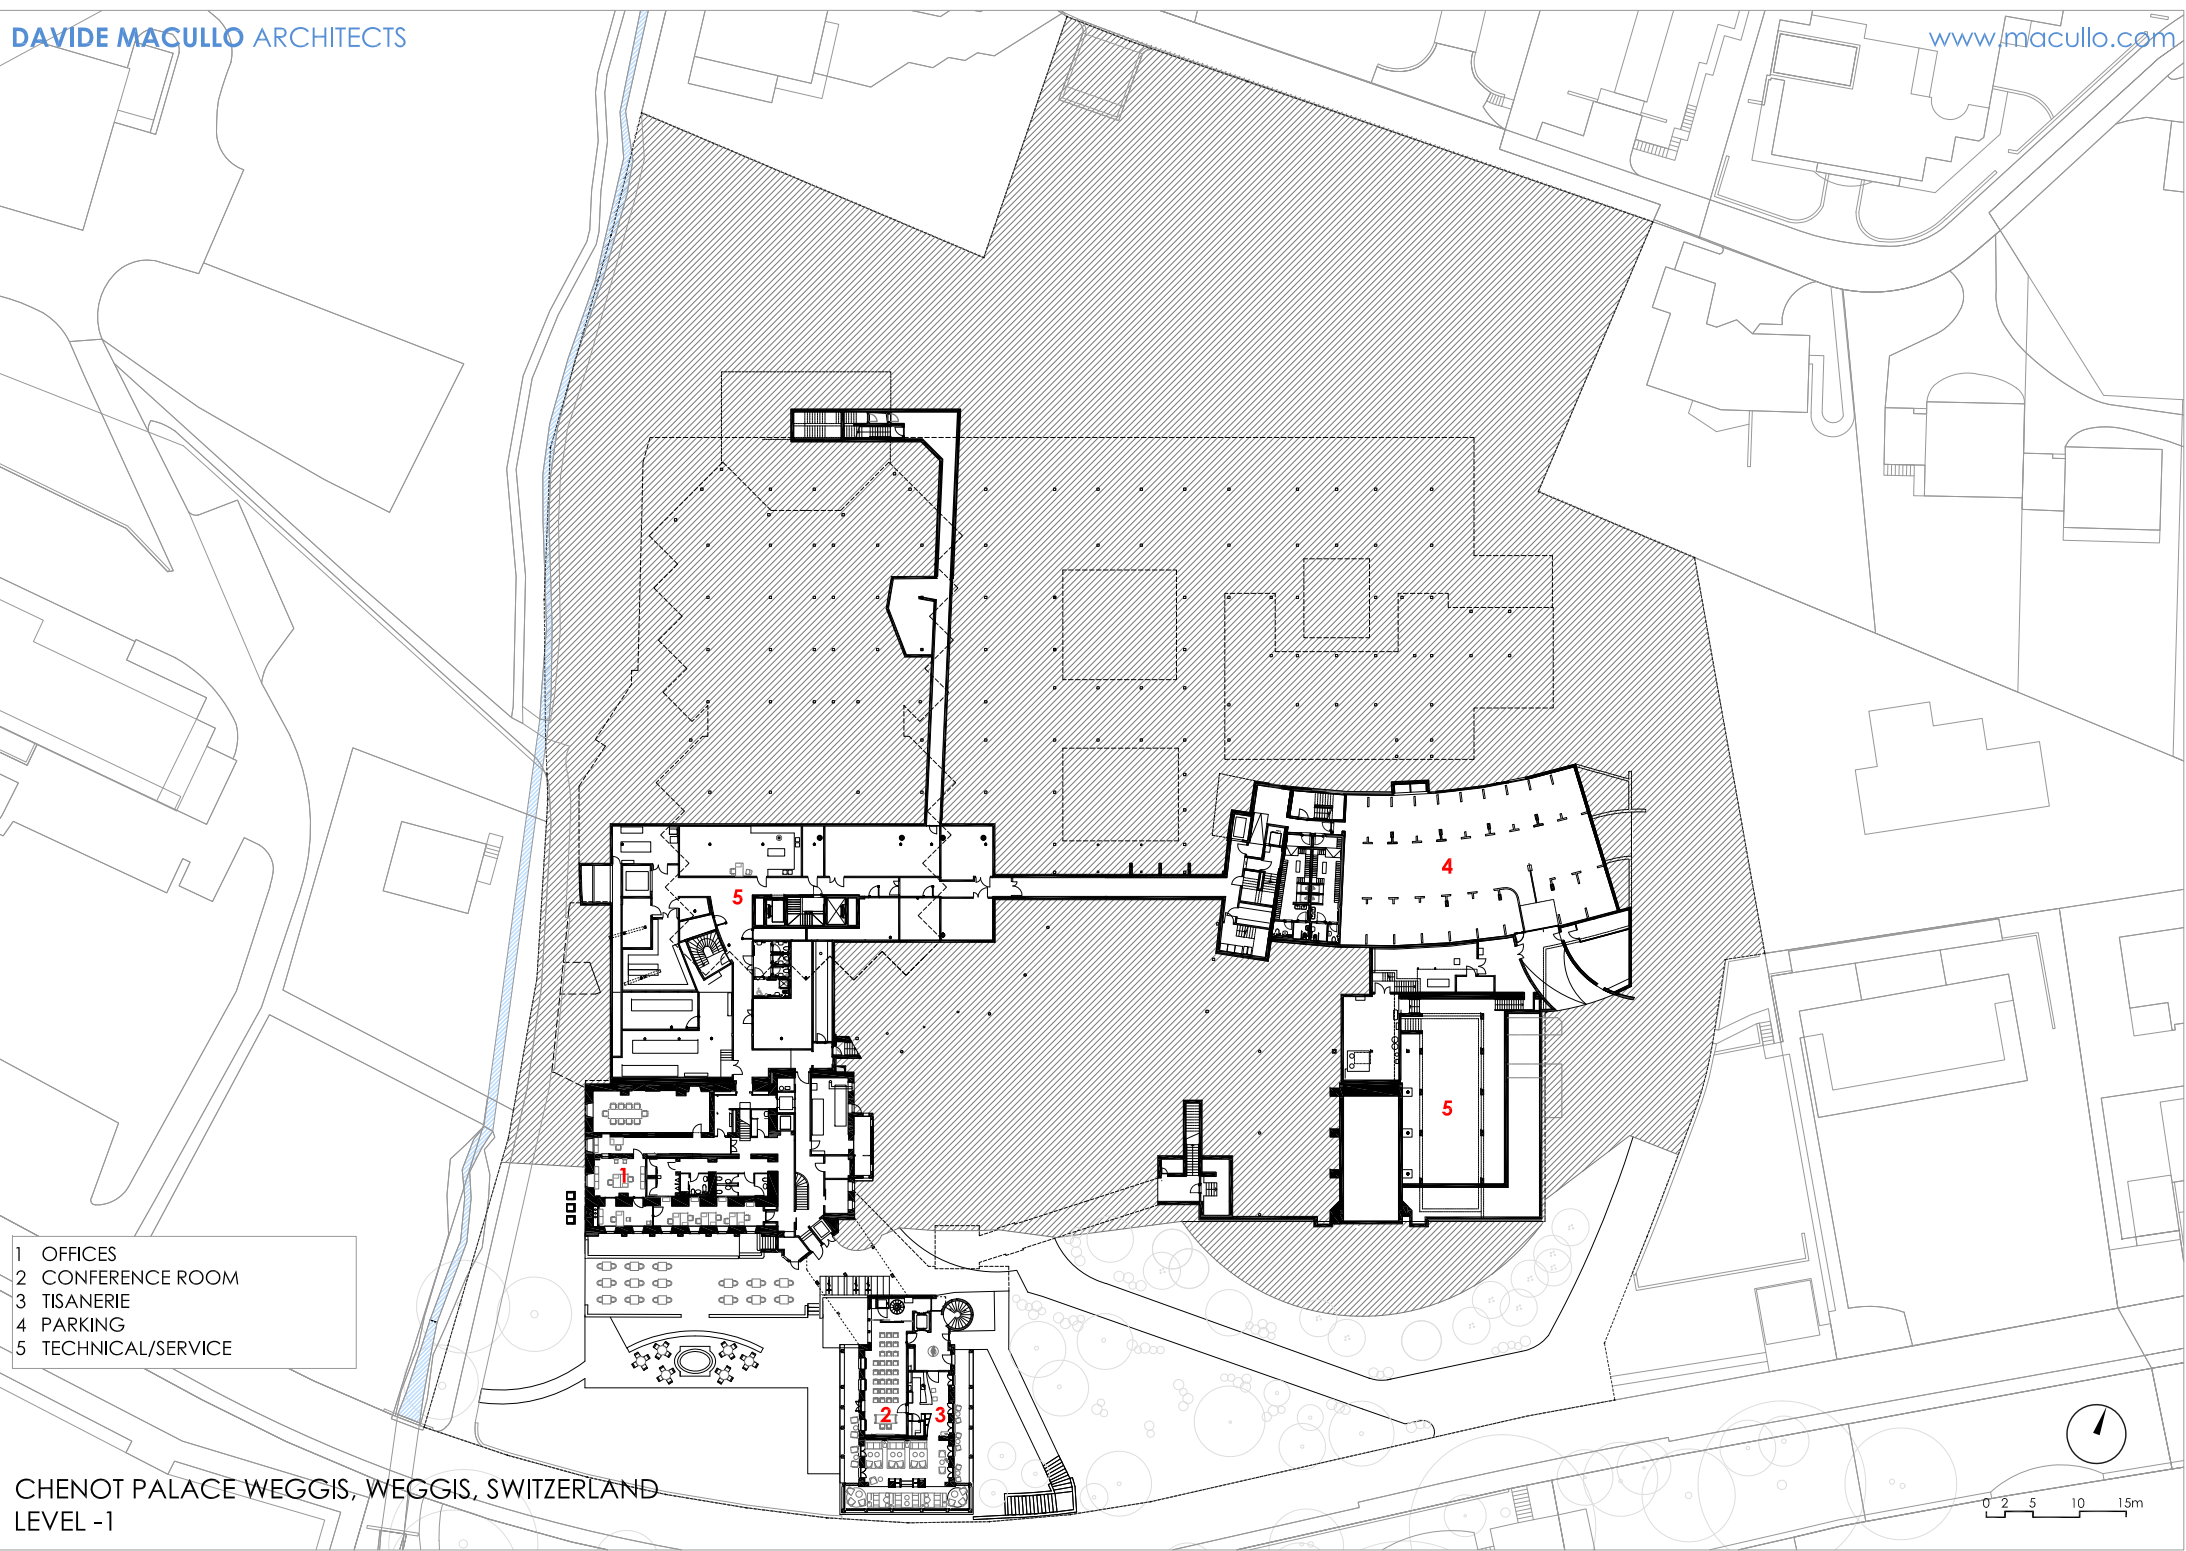

CHENOT PALACE WEGGIS, WEGGIS, SWITZERLAND
LEVEL 7

1 TECHNICAL/SERVICE

CHENOT PALACE WEGGIS, WEGGIS, SWITZERLAND
LEVEL 6

1 GUESTROOMS

CHENOT PALACE WEGGIS, WEGGIS, SWITZERLAND
LEVEL 5

1 GUESTROOMS

CHENOT PALACE WEGGIS, WEGGIS, SWITZERLAND
LEVEL 4

1 GUESTROOMS

CHENOT PALACE WEGGIS, WEGGIS, SWITZERLAND
LEVEL 3

1 GUESTROOMS

CHENOT PALACE WEGGIS, WEGGIS, SWITZERLAND
LEVEL 2

1 GUESTROOMS
2 OFFICES

CHENOT PALACE WEGGIS, WEGGIS, SWITZERLAND
LEVEL 1

- 1 MAIN RECEPTION
- 2 STAFF CANTEEN
- 3 KITCHEN
- 4 RESTAURANT
- 5 LOUNGE
- 6 TERRACE
- 7 LALIQUE BAR
- 8 GUESTROOMS
- 9 AESTHETIC&HYDRO DEPARTMENT
- 10 MEDICAL DEPARTMENT
- 11 SPA RECEPTION
- 12 MEDICAL RECEPTION
- 13 PARKING
- 14 FITNESS AREA
- 15 POOL
- 16 RELAX & SAUNA

CHENOT PALACE WEGGIS, WEGGIS, SWITZERLAND
LEVEL 0

0 2 5 10 15m

- 1 OFFICES
- 2 CONFERENCE ROOM
- 3 TISANERIE
- 4 PARKING
- 5 TECHNICAL/SERVICE

CHENOT PALACE WEGGIS, WEGGIS, SWITZERLAND
LEVEL -1

- 1 TECHNICAL/SERVICE
- 2 RELAX

CHENOT PALACE WEGGIS, WEGGIS, SWITZERLAND
LEVEL -2

LONG SECTION

- 1 FITNESS AREA
- 2 GUESTROOMS
- 3 PARKING
- 4 OFFICES
- 5 MEDICAL DEPARTMENT
- 6 COURTYARD

CROSS SECTION

- 1 MEDICAL DEPARTMENT
- 2 AESTHETIC DEPARTMENT
- 3 GUESTROOMS
- 4 COURTYARD