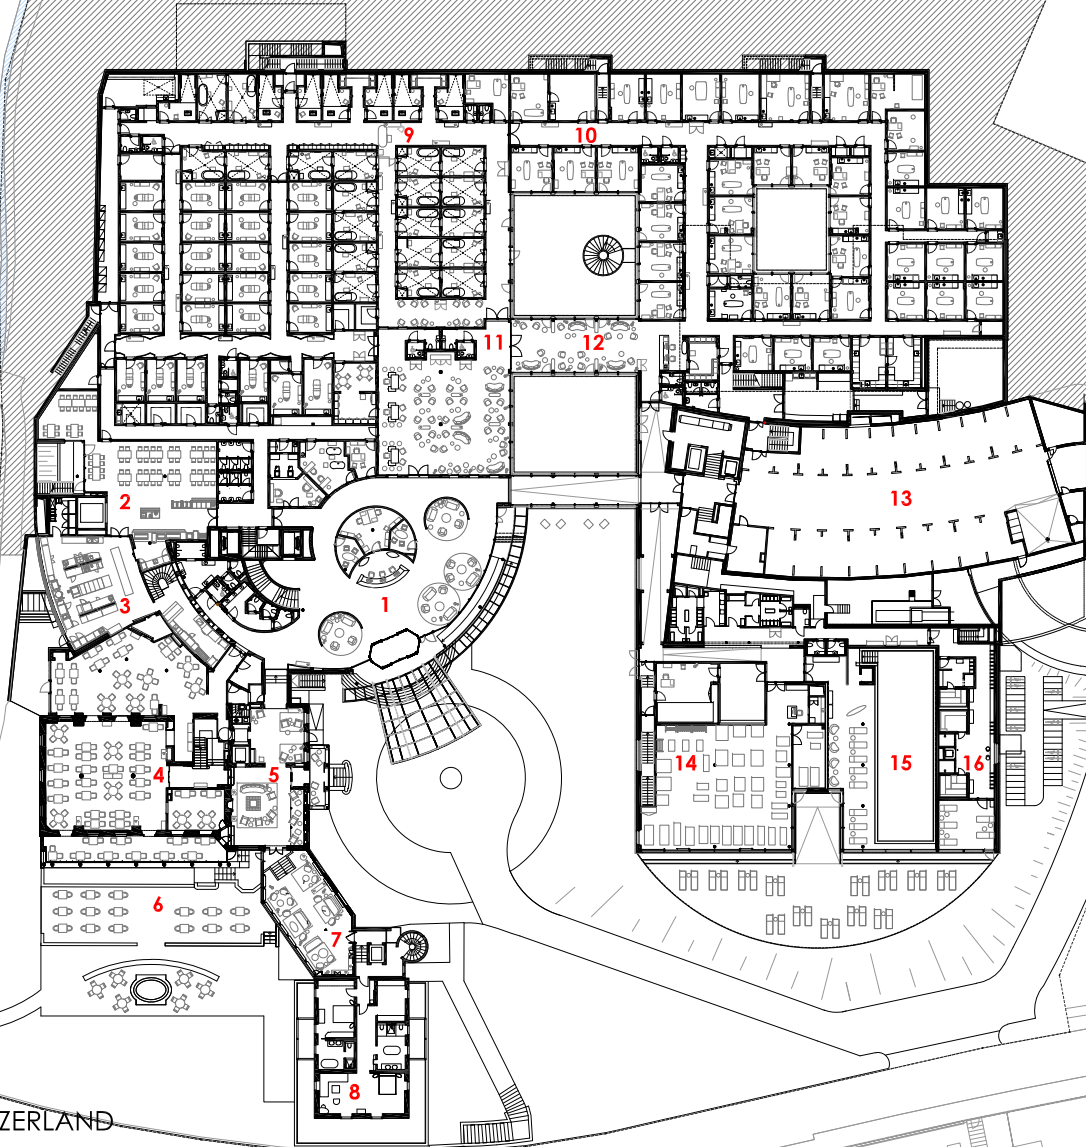

1 GUESTROOMS

CHENOT PALACE WEGGIS, WEGGIS, SWITZERLAND
LEVEL 3

1 GUESTROOMS

CHENOT PALACE WEGGIS, WEGGIS, SWITZERLAND
LEVEL 2

1 GUESTROOMS
2 OFFICES

CHENOT PALACE WEGGIS, WEGGIS, SWITZERLAND
LEVEL 1

- 1 MAIN RECEPTION
- 2 STAFF CANTEEN
- 3 KITCHEN
- 4 RESTAURANT
- 5 LOUNGE
- 6 TERRACE
- 7 LALIQUE BAR
- 8 GUESTROOMS
- 9 AESTHETIC&HYDRO DEPARTMENT
- 10 MEDICAL DEPARTMENT
- 11 SPA RECEPTION
- 12 MEDICAL RECEPTION
- 13 PARKING
- 14 FITNESS AREA
- 15 POOL
- 16 RELAX & SAUNA

CHENOT PALACE WEGGIS, WEGGIS, SWITZERLAND
LEVEL 0

0 2 5 10 15m

- 1 OFFICES
- 2 CONFERENCE ROOM
- 3 TISANERIE
- 4 PARKING
- 5 TECHNICAL/SERVICE

CHENOT PALACE WEGGIS, WEGGIS, SWITZERLAND
LEVEL -1

- 1 TECHNICAL/SERVICE
- 2 RELAX

CHENOT PALACE WEGGIS, WEGGIS, SWITZERLAND
LEVEL -2

LONG SECTION

- 1 FITNESS AREA
- 2 GUESTROOMS
- 3 PARKING
- 4 OFFICES
- 5 MEDICAL DEPARTMENT
- 6 COURTYARD

CROSS SECTION

- 1 MEDICAL DEPARTMENT
- 2 AESTHETIC DEPARTMENT
- 3 GUESTROOMS
- 4 COURTYARD