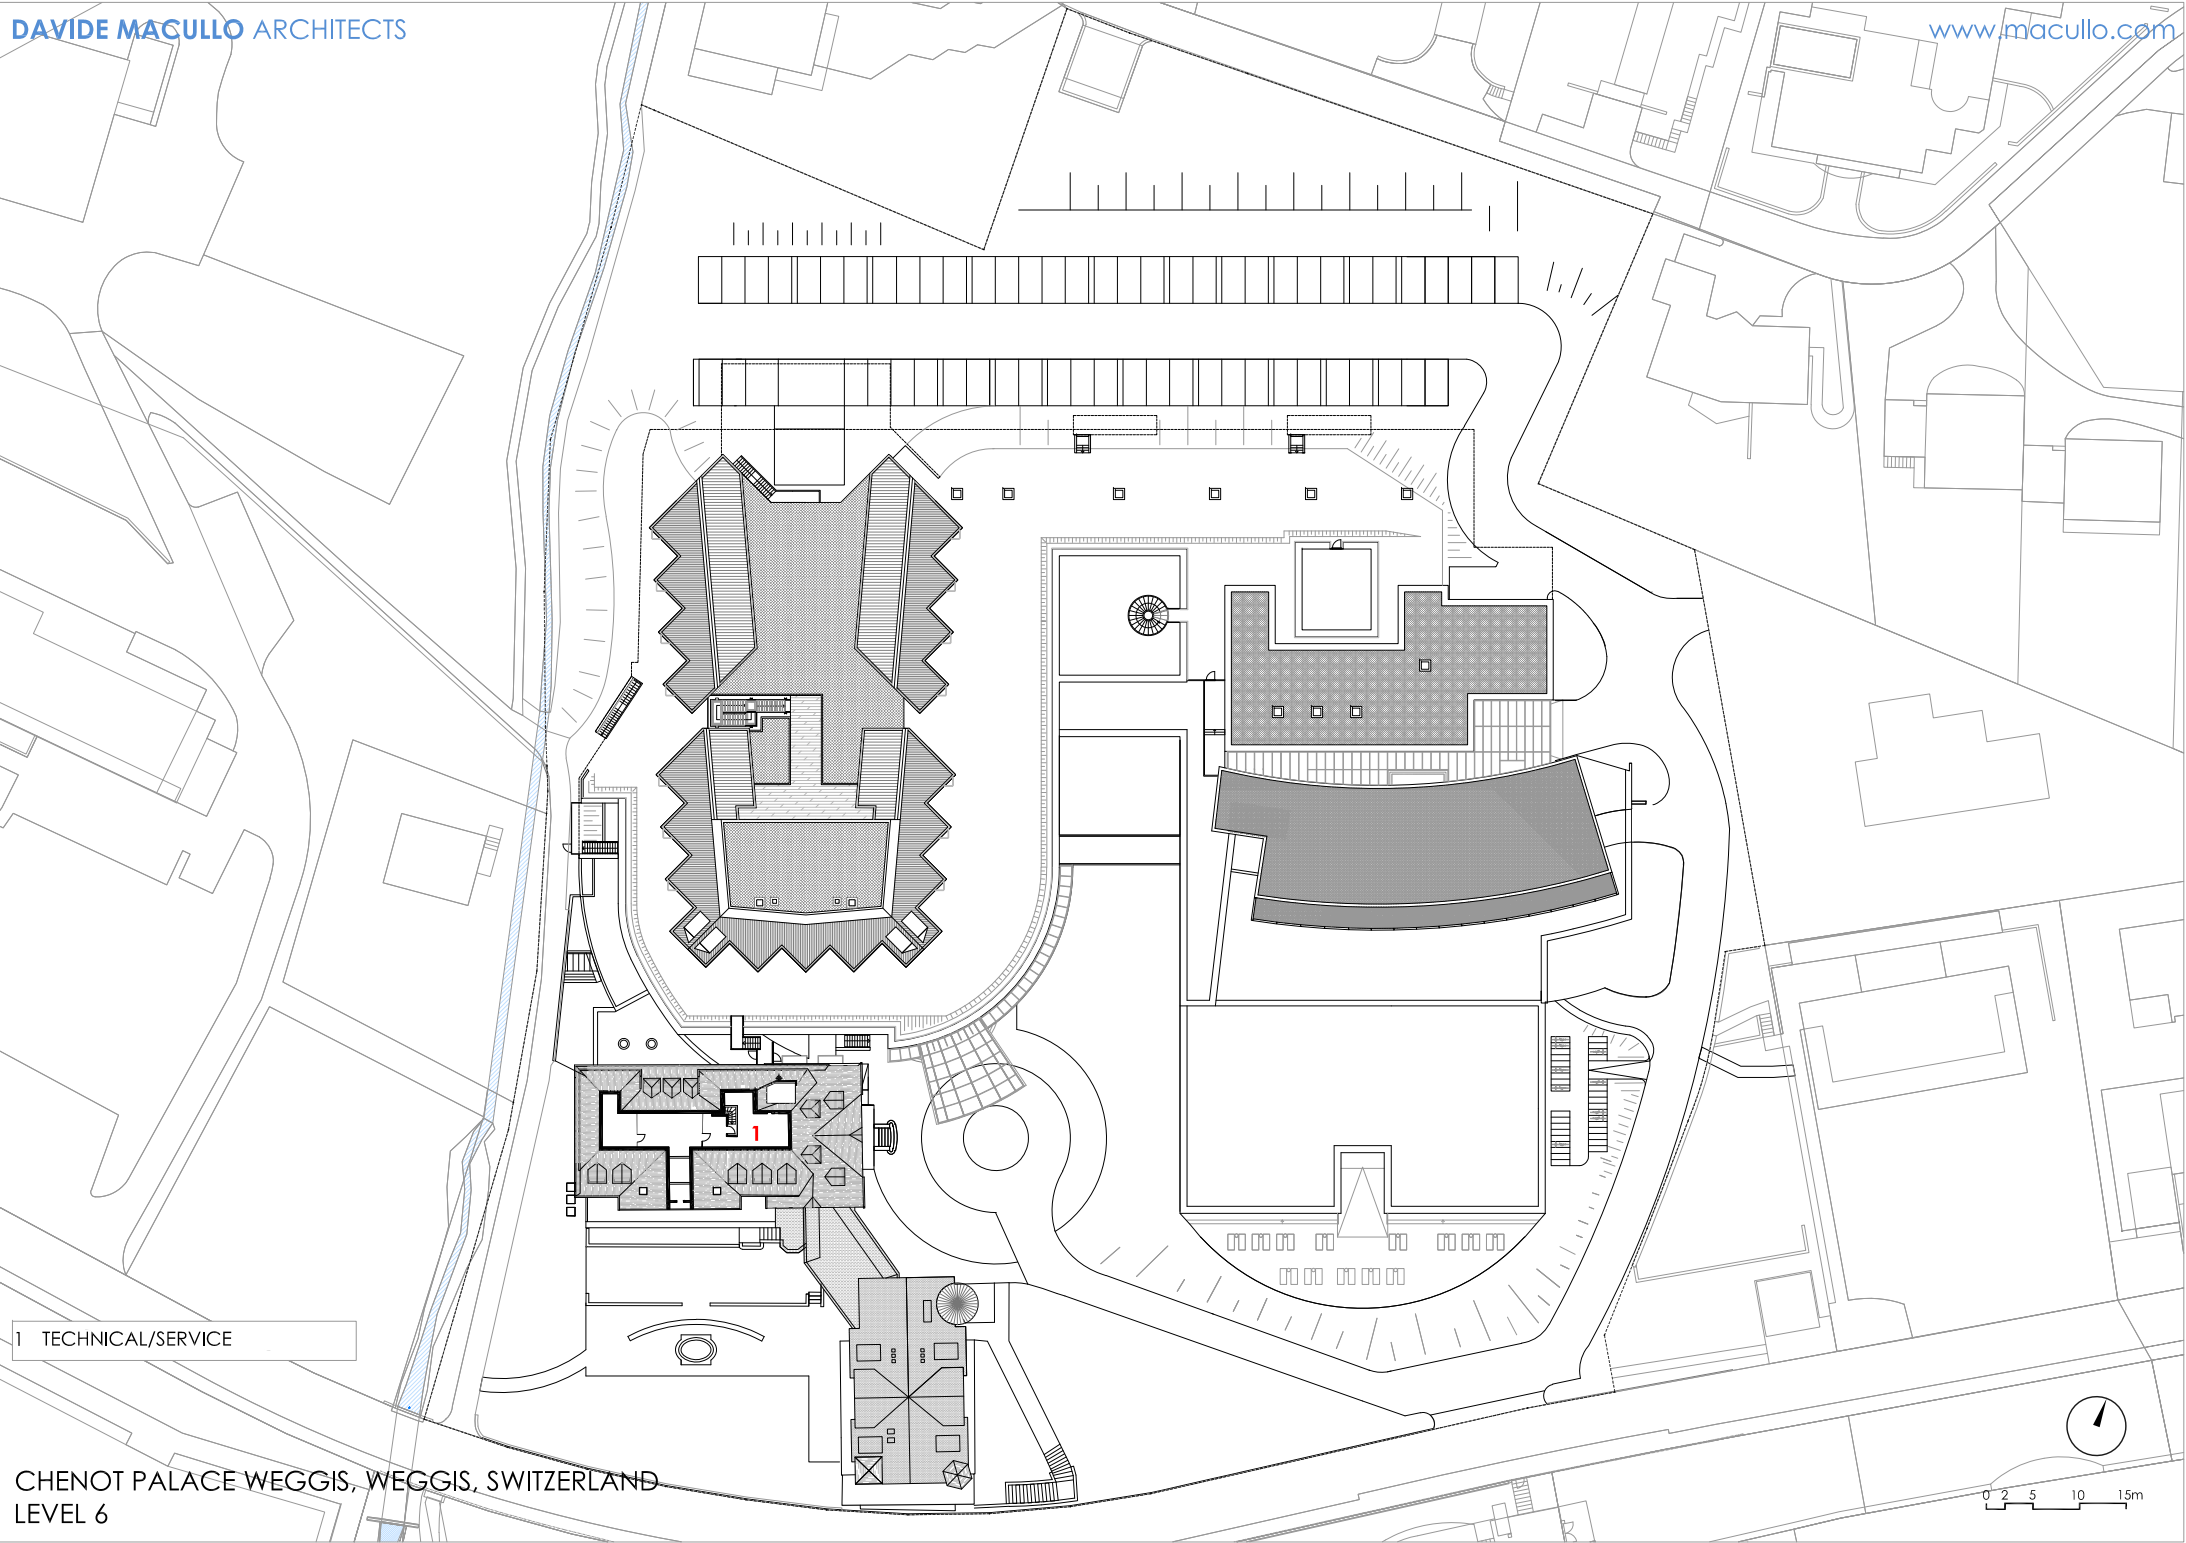

CHENOT PALACE WEGGIS, WEGGIS, SWITZERLAND
LEVEL 7

1 TECHNICAL/SERVICE

CHENOT PALACE WEGGIS, WEGGIS, SWITZERLAND
LEVEL 6

1 GUESTROOMS

CHENOT PALACE WEGGIS, WEGGIS, SWITZERLAND
LEVEL 5

1 GUESTROOMS

CHENOT PALACE WEGGIS, WEGGIS, SWITZERLAND
LEVEL 4

1 GUESTROOMS

CHENOT PALACE WEGGIS, WEGGIS, SWITZERLAND
LEVEL 3

1 GUESTROOMS

CHENOT PALACE WEGGIS, WEGGIS, SWITZERLAND
LEVEL 2

1 GUESTROOMS
2 OFFICES

CHENOT PALACE WEGGIS, WEGGIS, SWITZERLAND
LEVEL 1

- 1 MAIN RECEPTION
- 2 STAFF CANTEEN
- 3 KITCHEN
- 4 RESTAURANT
- 5 LOUNGE
- 6 TERRACE
- 7 LALIQUE BAR
- 8 GUESTROOMS
- 9 AESTHETIC&HYDRO DEPARTMENT
- 10 MEDICAL DEPARTMENT
- 11 SPA RECEPTION
- 12 MEDICAL RECEPTION
- 13 PARKING
- 14 FITNESS AREA
- 15 POOL
- 16 RELAX & SAUNA

CHENOT PALACE WEGGIS, WEGGIS, SWITZERLAND
LEVEL -2

LONG SECTION

- 1 FITNESS AREA
- 2 GUESTROOMS
- 3 PARKING
- 4 OFFICES
- 5 MEDICAL DEPARTMENT
- 6 COURTYARD

CROSS SECTION

- 1 MEDICAL DEPARTMENT
- 2 AESTHETIC DEPARTMENT
- 3 GUESTROOMS
- 4 COURTYARD