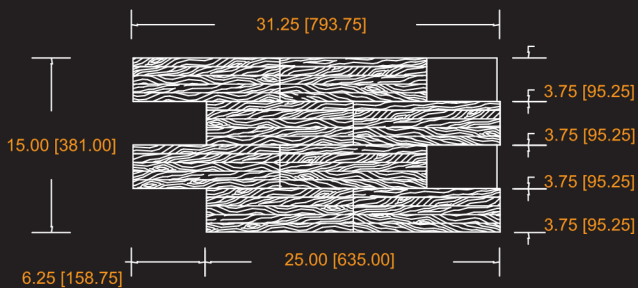

LÄNCKO®

THE WALLS YOU'VE BEEN WAITING FOR

GENERAL SPECS

Tile Size: 15" x 31 1/4" [381 x 793.75 mm]
Aprox. Weight: 7.30 Lbs per Tile,
46.65 Lbs per Package [Incl. Box]
Thickness: 1" [25.4 mm]
Coverage: 3.07 sq ft. [0.28 m²] Per Tile,
18.44 sq ft. [1.71 m²] Per Box
6 Tiles per Box