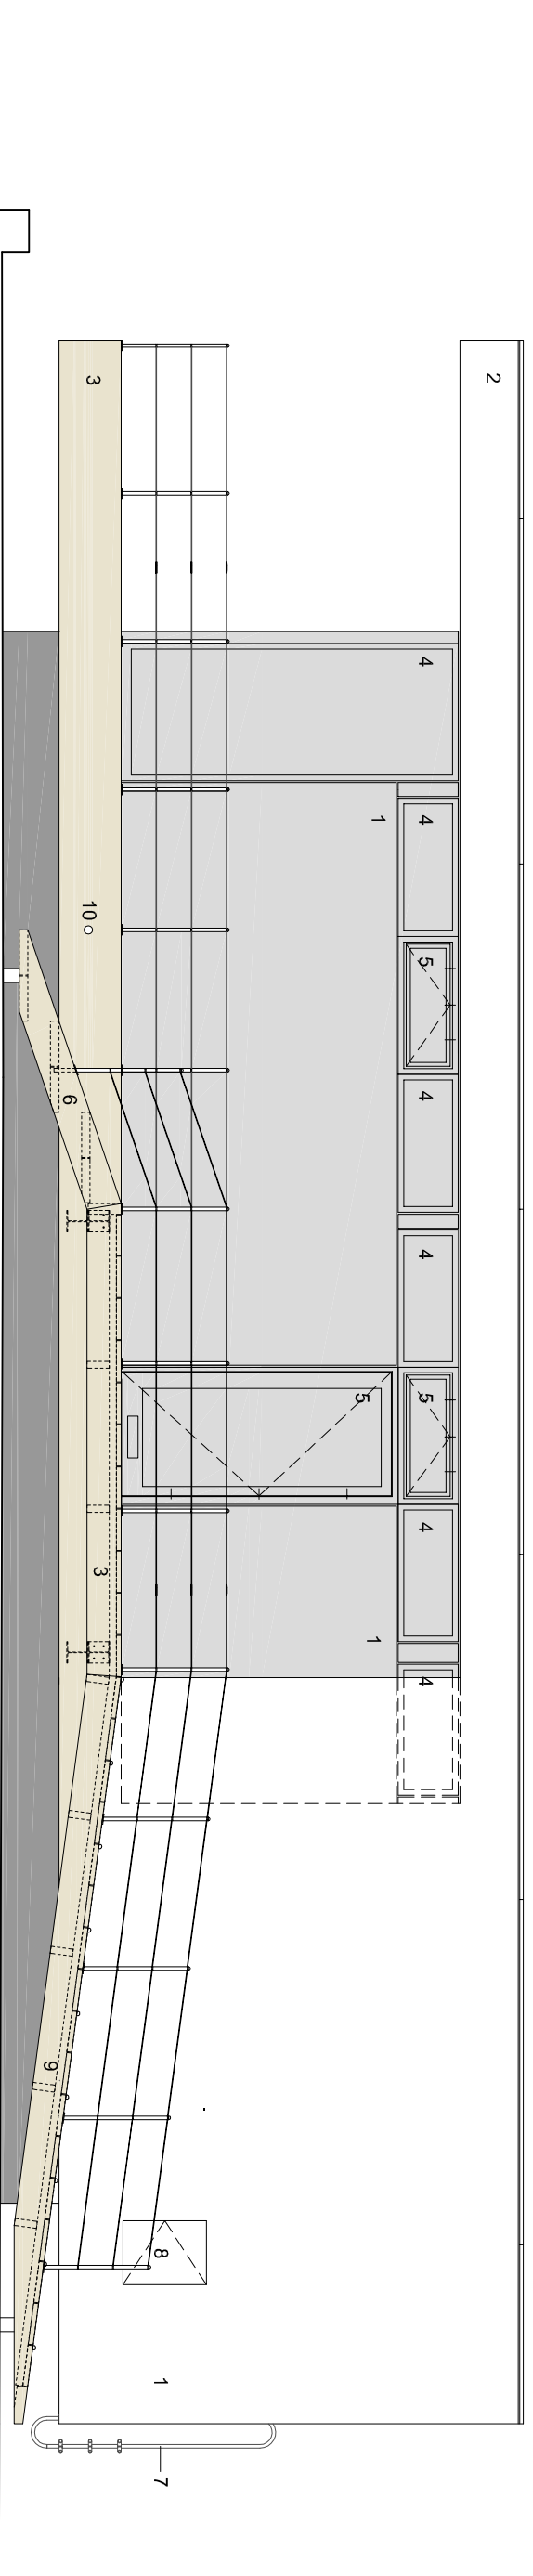

East Elevation

- 1 Insulated render painted white
- 2 Consistent render fascia painted white
- 3 Timber fascia to decking
- 4 Powder coated aluminum fixed light
- 5 Powder coated aluminum opening light/ door
- 6 Timber steps
- 7 Ladder steps
- 8 Flush door to elec meter c'brd
- 9 Timber ramp
- 10 External tap

North Elevation