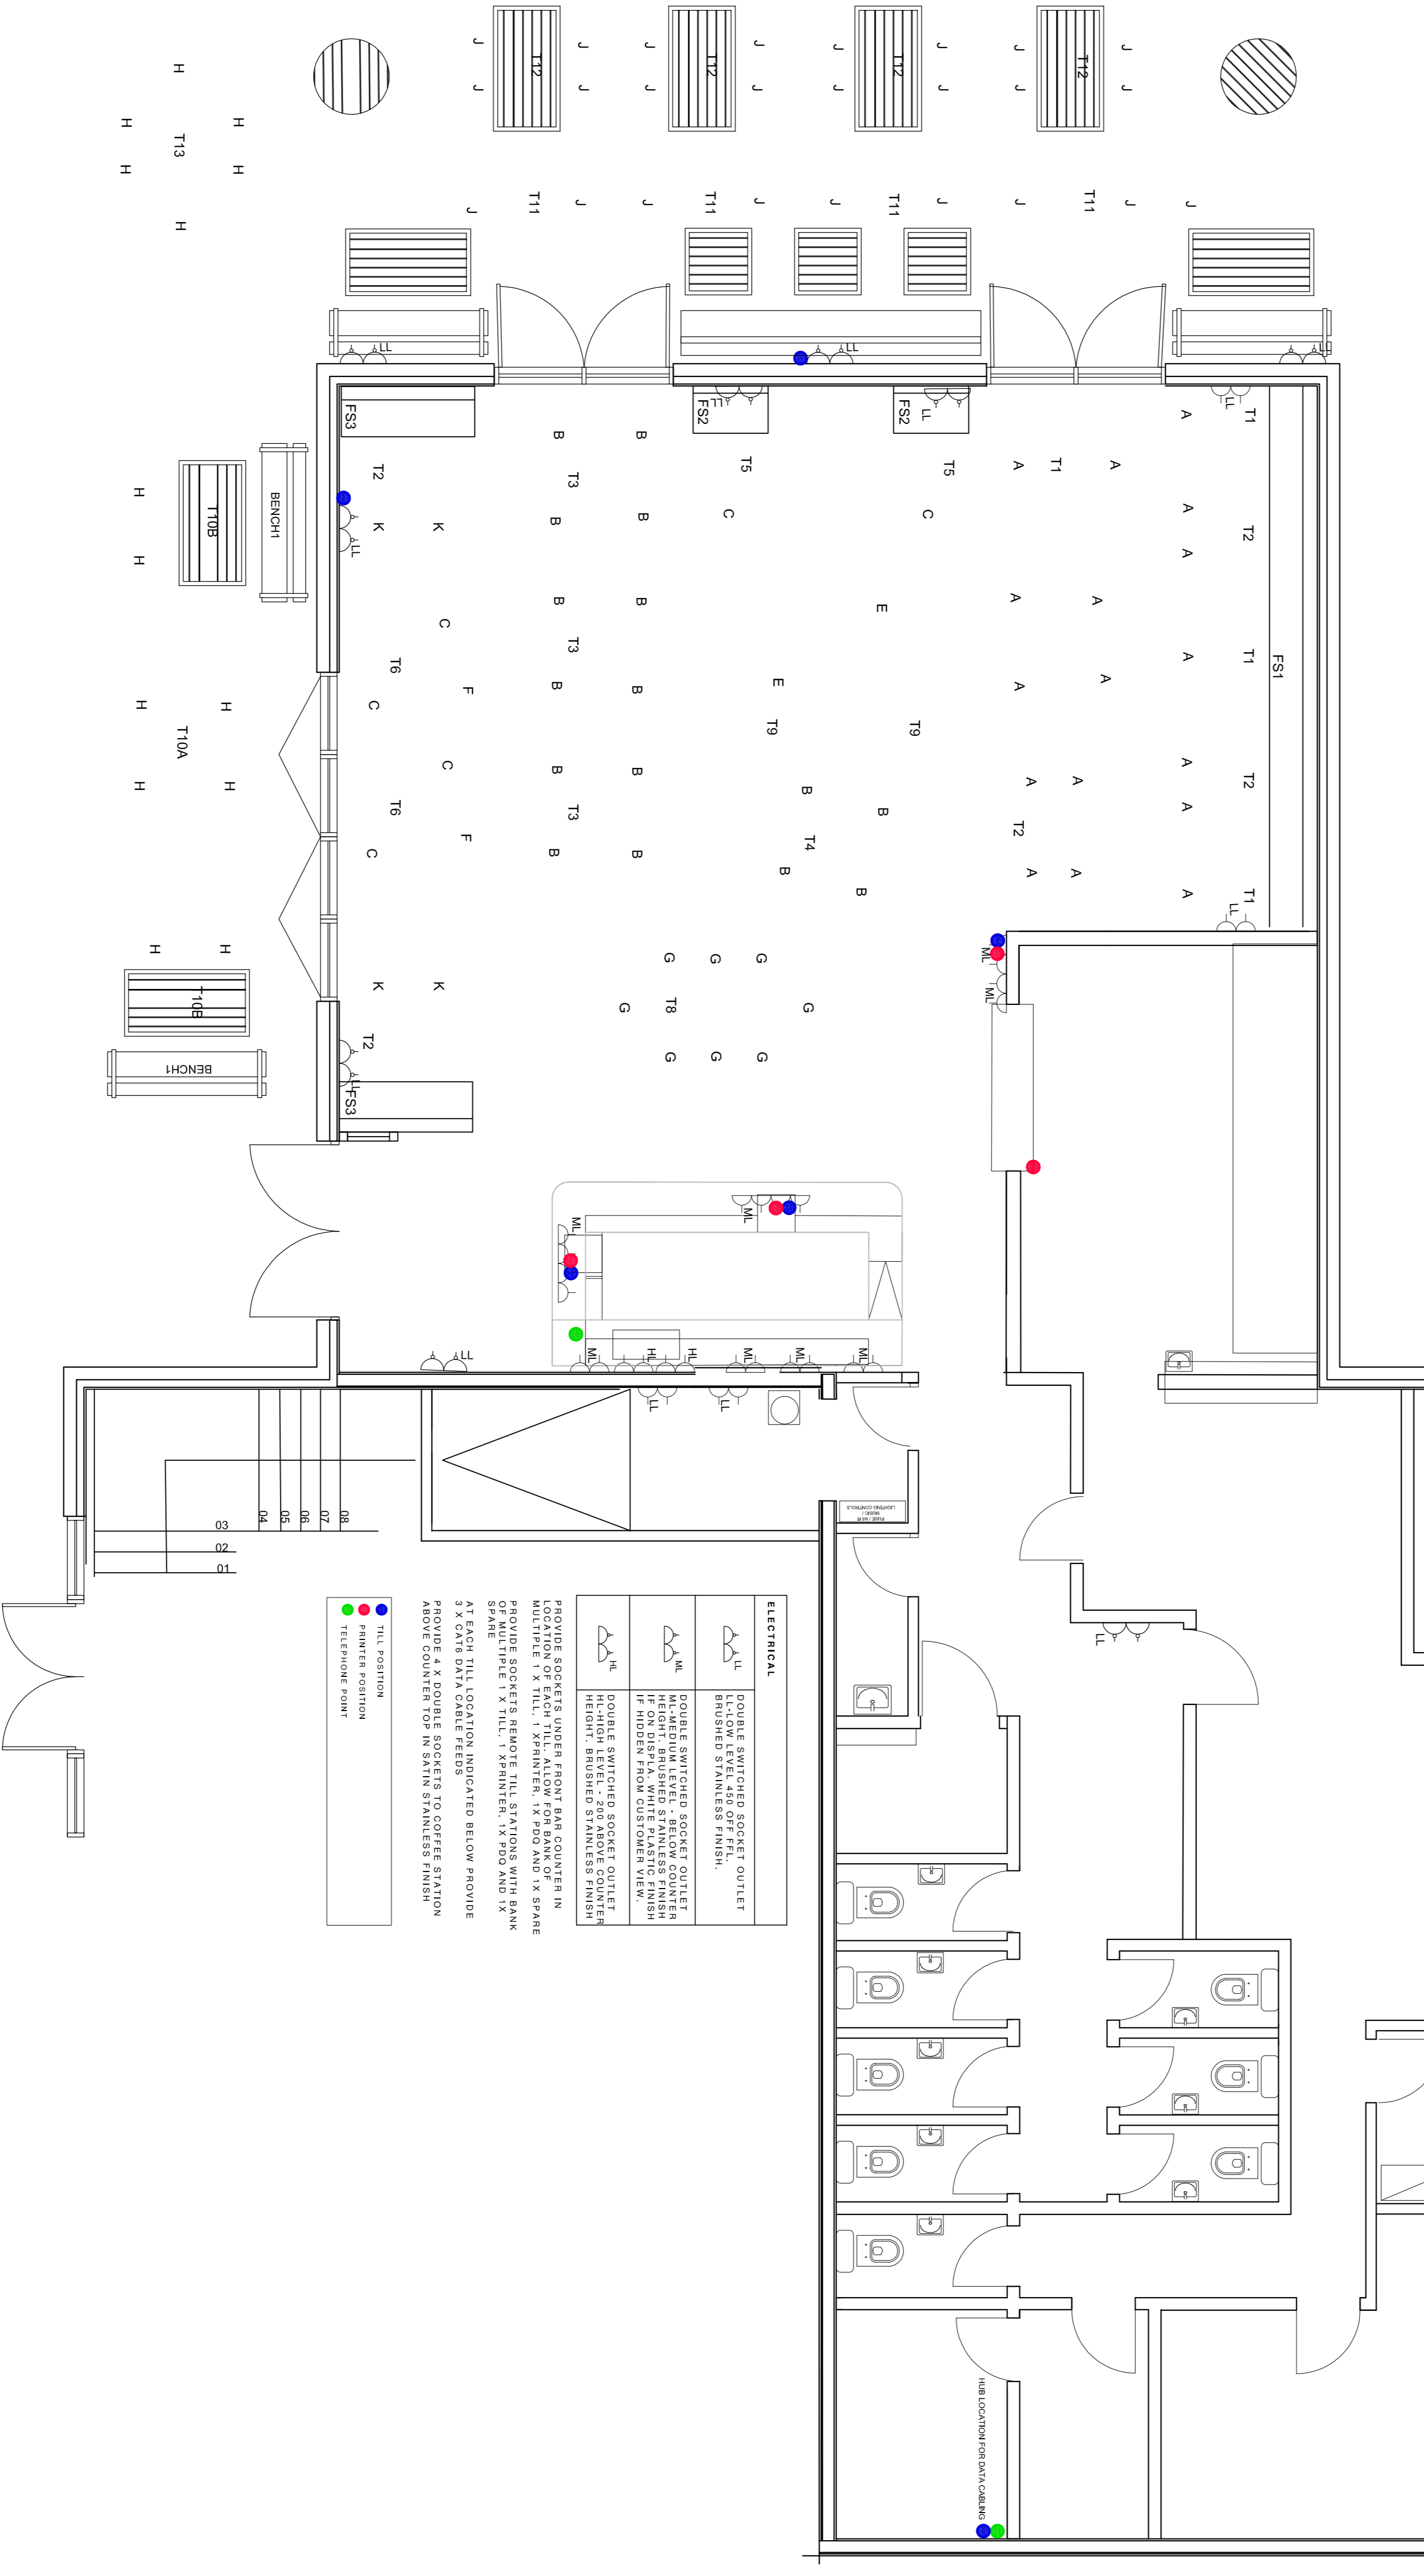

CHAIRS / SEATING	
A	17NO. DINING SIDE CHAIR (TORUS BY SATELLET)
B	18NO. DINING ARMCHAIR (GRIFFIN BY SATELLET)
C	6NO. DINING SIDE CHAIR (BY SATELLET)
D	2NO. LOW ODIFY LOUNGE CHAIR (FIRE PLACE)
E	2NO. 2 SEATER SOFA
F	2NO. LOW STOOL (METAL FRAME BY COX & COX)
G	8NO. HIGH BAR CHAIR
K	4NO. CAFE SIDE CHAIR
H	14NO. TOLIX STYLE ARMCHAIR (EXTERNAL)
J	38NO. PLASTIC COLOURED SIDECHAIR (EXTERNAL)
J	2NO. TIMBER BENCH - 1800X650
FIXED SEATING	
FS1	DINING HEIGHT F/SEAT - 6540X660
FS2	DINING HEIGHT F/SEAT (PRE-PACE) - 800X660
FS3	DINING HEIGHT F/SEAT (BOOTH STYLE) - 1500X660

TABLES	
T1	4NO. PEDISTAL BASE - DINING HEIGHT - 700X700
T2	3NO. PEDISTAL BASE - DINING HEIGHT - 750X720
T3	3NO. DINING TABLE - 800X800
T4	3NO. DINING TABLE (SMALL) - 700X700
T5	2NO. DINING TABLE (SMALL) - 700X700
T6	2NO. PEDISTAL BASE - DINING HEIGHT - 800X800
T7	1NO. PEDISTAL BASE - DINING HEIGHT - 1000X1000
T8	1NO. HIGH POSER RECLAIMED TABLE - 1800X700
T9	2NO. LOW LAMP TABLE - 500X600
T10A	1NO. TIMBER DINING TABLE - 900X900
T10B	2NO. TIMBER DINING TABLE - 1500X800
T11	3NO. RATTAN / TIMBER INSERT TABLES - 800X800
T12	3NO. RATTAN / TIMBER INSERT TABLES - 1500X800
T13	1NO. TIMBER DINING TABLE (BUSHY) - 1500X800
OTHER	
W/S 1-	1NO. RECLAIMED BUTCHERS BLOCK UNIT - 1730L X 650D

ELECTRICAL	
	DOUBLE SWITCHED SOCKET OUTLET BRUSHED STAINLESS FINISH.
	DOUBLE SWITCHED SOCKET OUTLET WITH ON/OFF SWITCH BRUSHED STAINLESS FINISH
	DOUBLE SWITCHED SOCKET OUTLET WITH DATA CABLE FEED BRUSHED STAINLESS FINISH
	DOUBLE SWITCHED SOCKET OUTLET WITH PRINTER FEED BRUSHED STAINLESS FINISH
	DOUBLE SWITCHED SOCKET OUTLET WITH TELEPHONE POINT BRUSHED STAINLESS FINISH

PROVIDE SOCKETS UNDER FROM BAR COUNTER IN MULTIPLE 1 X TILL, 1 X PRINTER, 1X P00 AND 1X SPARE  
 PROVIDE SOCKETS REMOVE TILL STATIONS WITH BANK SPARE  
 PROVIDE 1 X TILL, 1 X PRINTER, 1X P00 AND 1X SPARE  
 AT EACH TILL LOCATION INDICATED BELOW PROVIDE 3 X CABLE DATA CABLE FEEDS  
 PROVIDE 4 X DOUBLE SOCKETS TO COFFEE STATION ABOVE COUNTER TOP IN SATIN STAINLESS FINISH