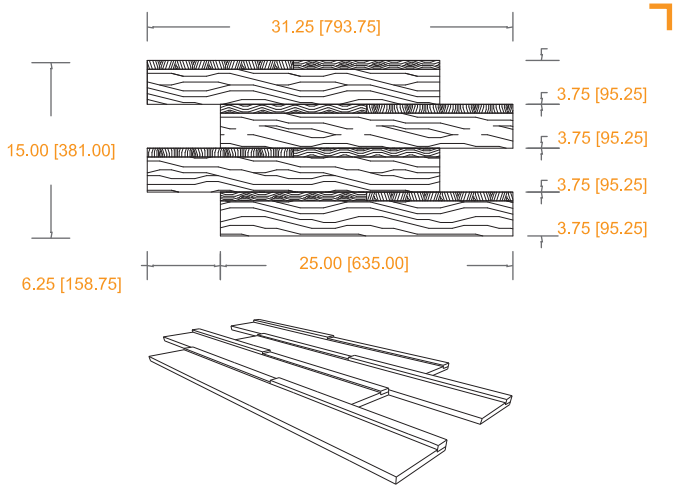

LÄNCKO®

THE WALLS YOU'VE BEEN WAITING FOR

GENERAL SPECS

Tile Size:	15" x 31 1/4" [381 x 793.75 mm]
Aprox. Weight:	4.30 Lbs per Tile, 28 Lbs per Package [Incl. Box]
Thickness:	3/4" [19.05 mm]
Coverage:	3.07 sq ft. [0.28 m ²] Per Tile, 18.44 sq ft. [1.71 m ²] Per Box 6 Tiles per Box

*Accessories Available: Easy Starters, Electrical Outlet Trims, Window Trims, Corner Trims, Custom Baseboard and Crown.

TILE SPECS

- › Collection: Structure
- › Model: Kubik
- › Species: Solid White Oak with White Oak Veneer
- › Finish: 2% Milk