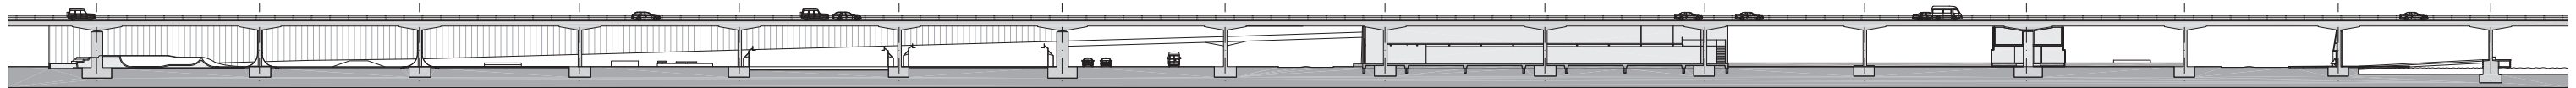

top view
1:1000

plan
1:1000

sections bb - II
1:1000

loveseats skatepool rampscene toyarea breakdance tablesoccer soccerfield basketballfield parking street supermarket lettercolumns fish-/flowershop fountain busstop marina panoramadeck

section aa
1:1000