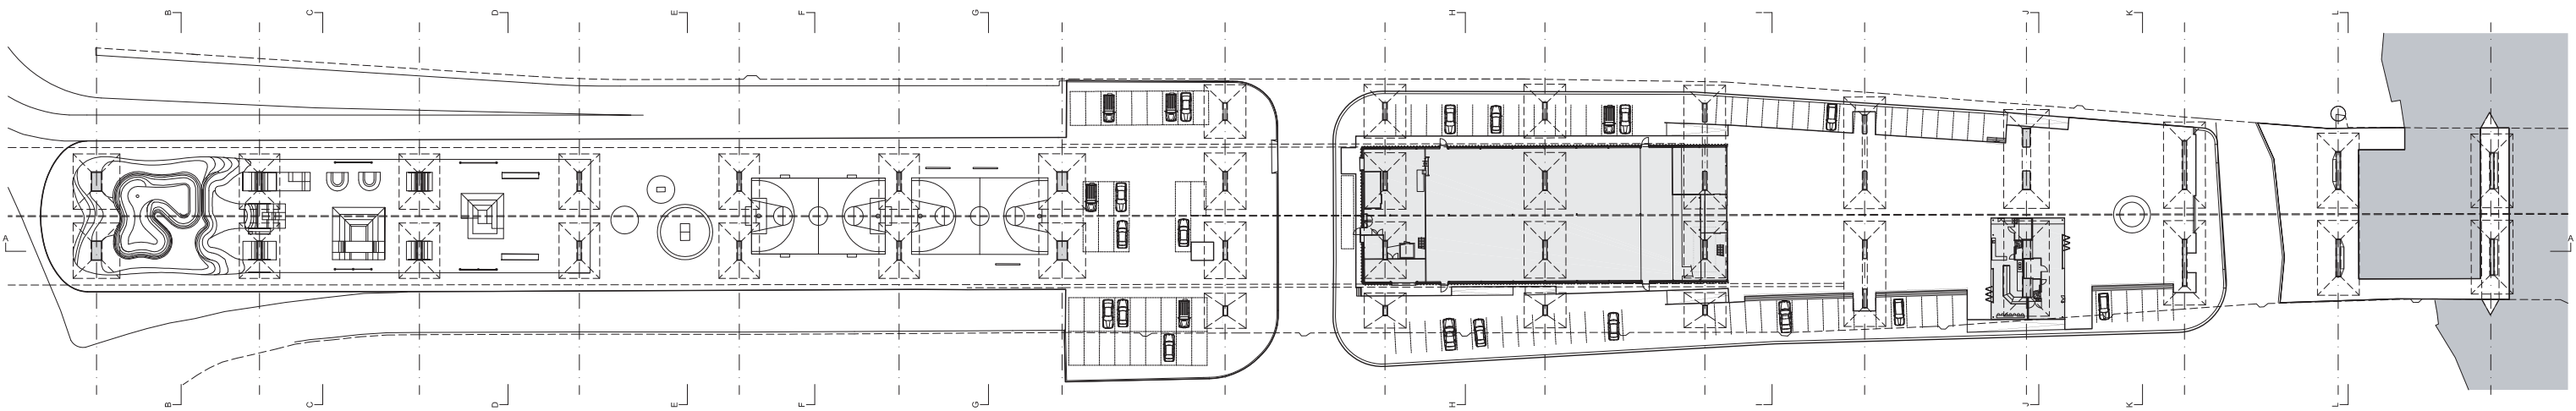

top view
1:1000

plan
1:1000

sections bb - II
1:1000

loveseats skatepool rampscene toyarea breakdance tablesoccer soccerfield basketballfield parking street supermarket lettercolumns fish-/flowershop fountain busstop marina panoramadeck

section aa
1:1000