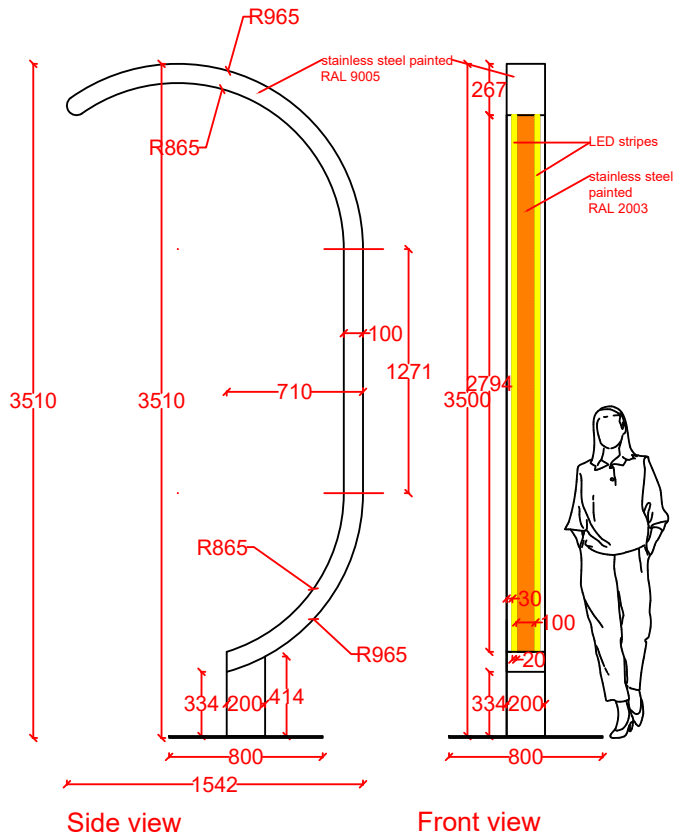

C-light scale 1:100

Sketch view

Light element (waterproof)