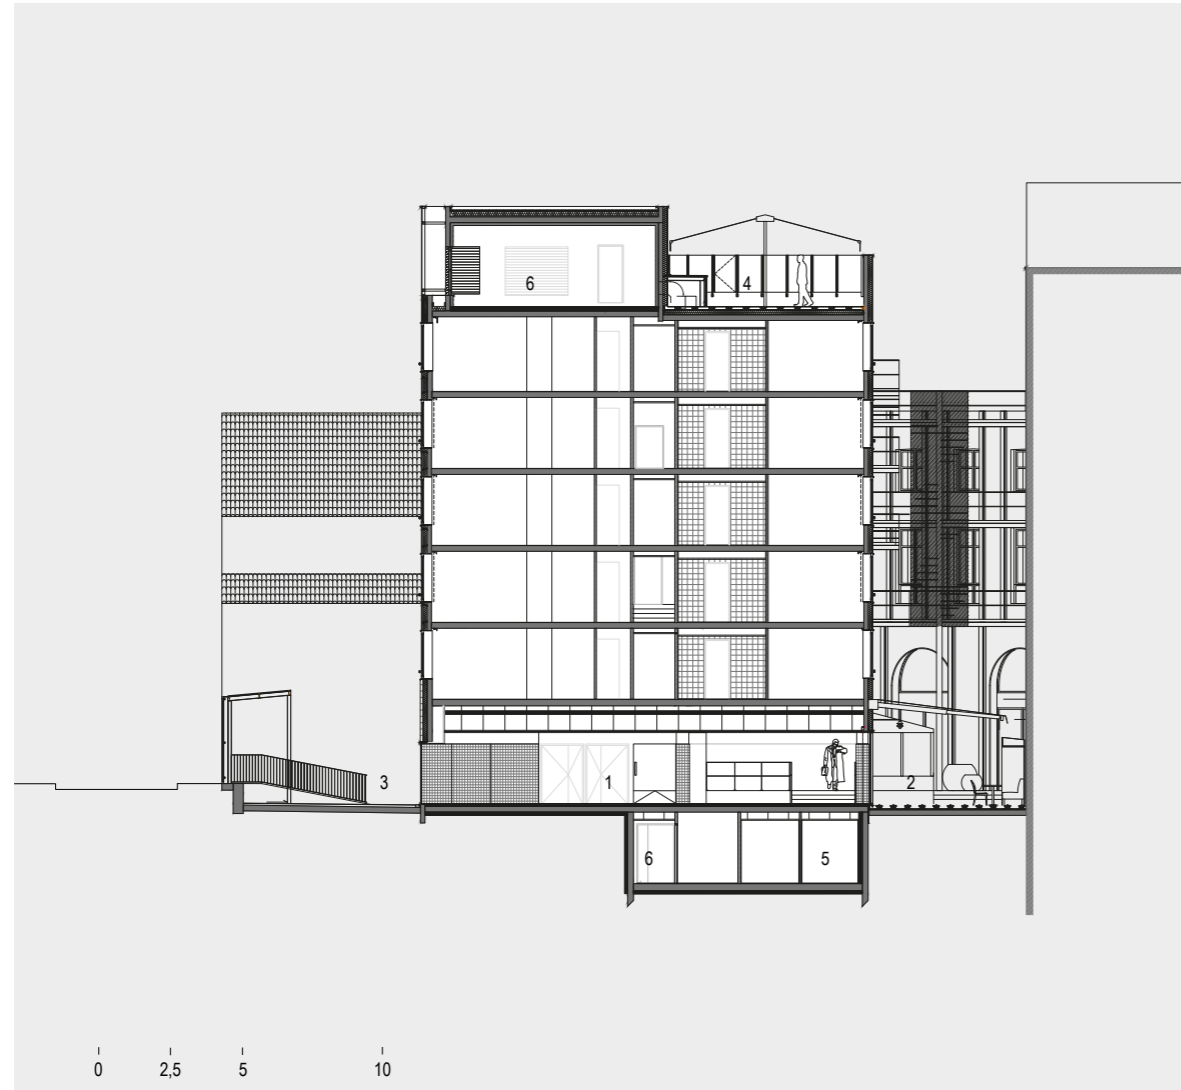

# Mama Shelter Toulouse

## public spaces

- 1 — restaurant
- 2 — ground floor terrace
- 3 — secondary terrace
- 4 — rooftop