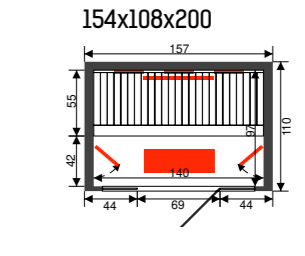

Chaleur de luxe infrared

Features

- Inside: cedar or hemlock 11 mm
- Outside: cedar or hemlock 11 mm
- Alpha dimmable control unit
- Front adjustable heaters
- Seamless front wall in clear safety glass incl. door and hinges
- LED starry sky: 75 startlights 2 mm, 8 startlights 6 mm incl. remote control
- Natural stone strips back wall: choice of 4 different types
- iPod connection and speakers
- Ergonomic backrests