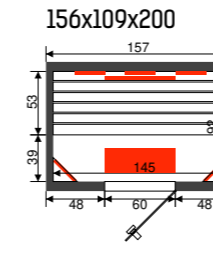

Chaleur infrared

Features

- Inside: Canadian red cedar 11 mm
- Outside: Scandinavian pine 11 mm
- Alpha dimmable control
- Quartz, magnesium or pannel heaters
- Natural stones optionally
- LED light optionally
- Music therapy optionally
- Glazed front optionally