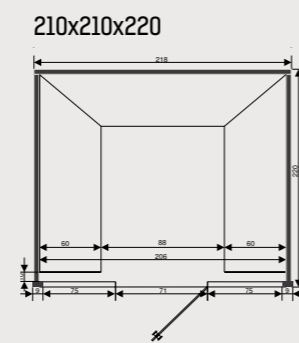

Hammam de luxe

Features

- Curved roof in polystyrene
- Walls and seats in 50 + 10 mm polystyrene hard-foam with natural stones
- Steam generator 9 kW incl. digital control and aromapump
- Led starry sky
- Seamless front wall in clear safety glass incl. door and hinges