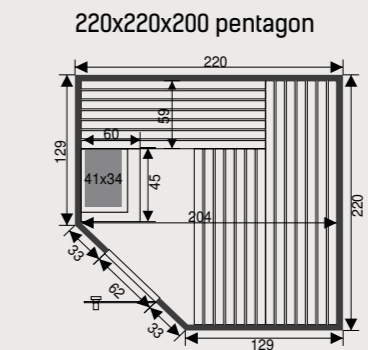

Chaleur sauna

Features

- Inside: Scandinavian pine 11 mm
- Outside: Scandinavian pine 11 mm
- Digital control
- 8 kW sauna oven
- Benches, backrests and oven protection grid in aspen
- Saunalamp
- Headrests, thermometer and saunaset
- Anti slip floor
- Natural stones optionally
- LED light optionally
- Biomat oven optionally
- Infrared heaters optionally