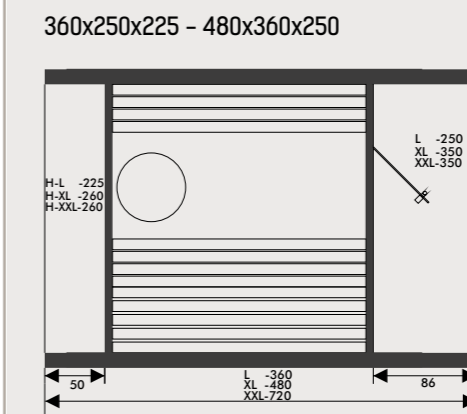

Eclipse & Eclipse XL (outdoor)

Features Eclipse

- Inside: hemlock or cedar incl. benches and headrests 11 mm
- Outside: plaster in any chosen colour on choice (synthetic concrete), other finishing upon request
- Back wall coated with rough salt bricks
- Triple glazed front in aluminium frame
- Wood-burning stove or electric oven
- Colour therapy glass tubes with LED installed behind the backrests and salt stones, incl. remote control