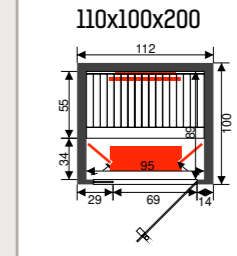

Chaleur de luxe infrared

Features

- Inside: cedar or hemlock 11 mm
- Outside: cedar or hemlock 11 mm
- Alpha dimmable control unit
- Front adjustable heaters
- Seamless front wall in clear safety glass incl. door and hinges
- LED starry sky: 75 startlights 2 mm, 8 startlights 6 mm incl. remote control
- Natural stone strips back wall: choice of 4 different types
- iPod connection and speakers
- Ergonomic backrests