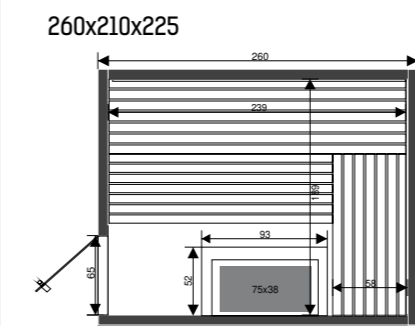

Esthetique (outdoor)

Features

- Inside: hemlock 11 mm
- Outside: untreated cedar 15 mm
- Digital heat resistant control inside sauneroom
- Sauna oven 15 kW
- Wooden door, extra insulated walls and roof
- Colour therapy: LED in tubes behind the back supports
- EPDM foil on the roof
- Benches, backrests and oven protection grid in hemlock
- Saunalamp
- Headrests, thermometer and saunaset
- Anti slip floor
- Natural stones optionally
- Biomat oven optionally