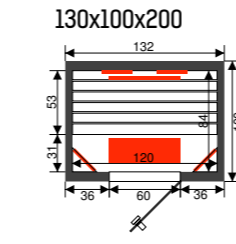

Chaleur infrared

Features

- Inside: Canadian red cedar 11 mm
- Outside: Scandinavian pine 11 mm
- Alpha dimmable control
- Quartz, magnesium or pannel heaters
- Natural stones optionally
- LED light optionally
- Music therapy optionally
- Glazed front optionally