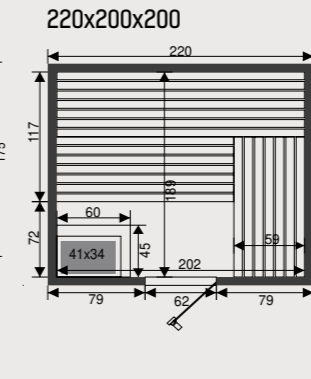

Chaleur sauna

Features

- Inside: Scandinavian pine 11 mm
- Outside: Scandinavian pine 11 mm
- Digital control
- 8 kW sauna oven
- Benches, backrests and oven protection grid in aspen
- Saunalamp
- Headrests, thermometer and saunaset
- Anti slip floor
- Natural stones optionally
- LED light optionally
- Biomat oven optionally
- Infrared heaters optionally