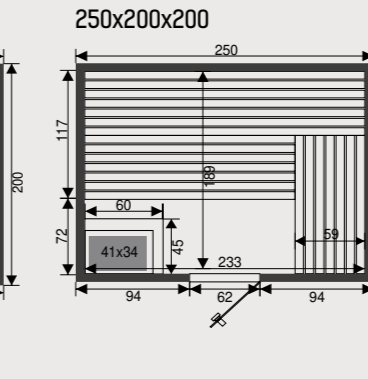

Chaleur sauna

Features

- Inside: Scandinavian pine 11 mm
- Outside: Scandinavian pine 11 mm
- Digital control
- 8 kW sauna oven
- Benches, backrests and oven protection grid in aspen
- Saunalamp
- Headrests, thermometer and saunaset
- Anti slip floor
- Natural stones optionally
- LED light optionally
- Biomat oven optionally
- Infrared heaters optionally