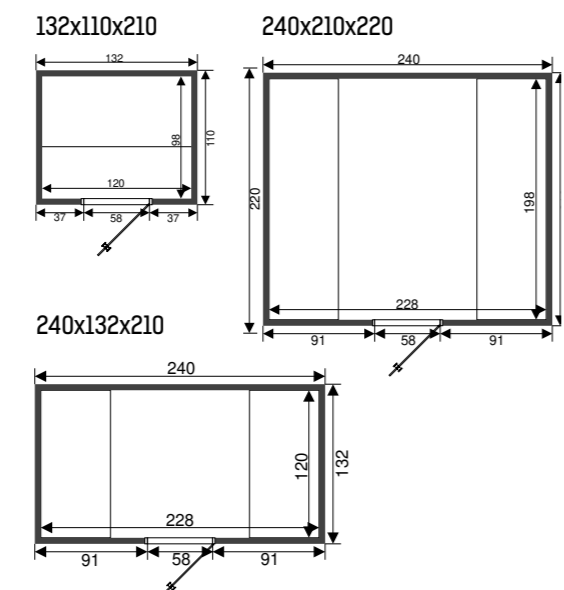

Chaleur hammam

Features

- Curved roof in polystyrene
- Walls and seats in 50 + 10 mm polystyrene hard-foam
- Steam generator incl. digital control and autodrain plastic steamcover
- Lighttherapy with LED illumination
- Door in aluminium frame
- Tiles as desired

Hammam de luxe

Features

- Curved roof in polystyrene
- Walls and seats in 50 + 10 mm polystyrene hard-foam with natural stones
- Steam generator 9 kW incl. digital control and aromapump
- Led starry sky
- Seamless front wall in clear safety glass incl. door and hinges