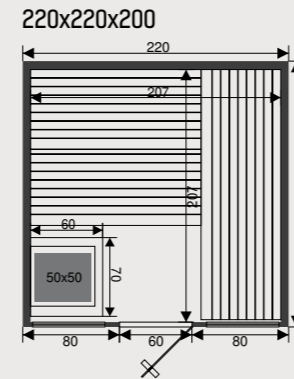

Disclosure sauna

Features

- Inside: cedar 12,5 mm
- Outside: cedar 12,5 mm
- Digital heat resistant control inside sauneroom
- Oven 9 kW
- Oven protection in cedar
- Anti slip floor
- Indirect light
- Headrests, thermometer, saunaset
- Tinted glass