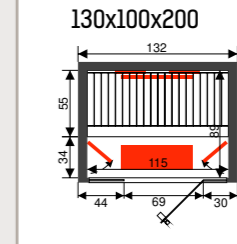

Chaleur de luxe infrared

Features

- Inside: cedar or hemlock 11 mm
- Outside: cedar or hemlock 11 mm
- Alpha dimmable control unit
- Front adjustable heaters
- Seamless front wall in clear safety glass incl. door and hinges
- LED starry sky: 75 startlights 2 mm, 8 startlights 6 mm incl. remote control
- Natural stone strips back wall: choice of 4 different types
- iPod connection and speakers
- Ergonomic backrests