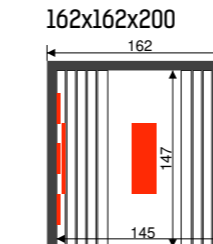

Chaleur infrared

Features

- Inside: Canadian red cedar 11 mm
- Outside: Scandinavian pine 11 mm
- Alpha dimmable control
- Quartz, magnesium or pannel heaters
- Natural stones optionally
- LED light optionally
- Music therapy optionally
- Glazed front optionally