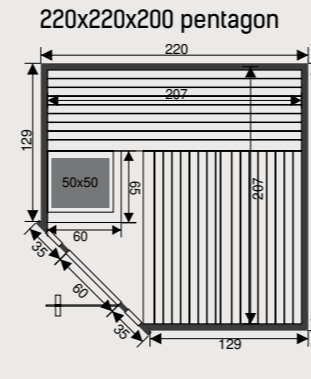

Disclosure sauna

Features

- Inside: cedar 12,5 mm
- Outside: cedar 12,5 mm
- Digital heat resistant control inside sauneroom
- Oven 9 kW
- Oven protection in cedar
- Anti slip floor
- Indirect light
- Headrests, thermometer, saunaset
- Tinted glass