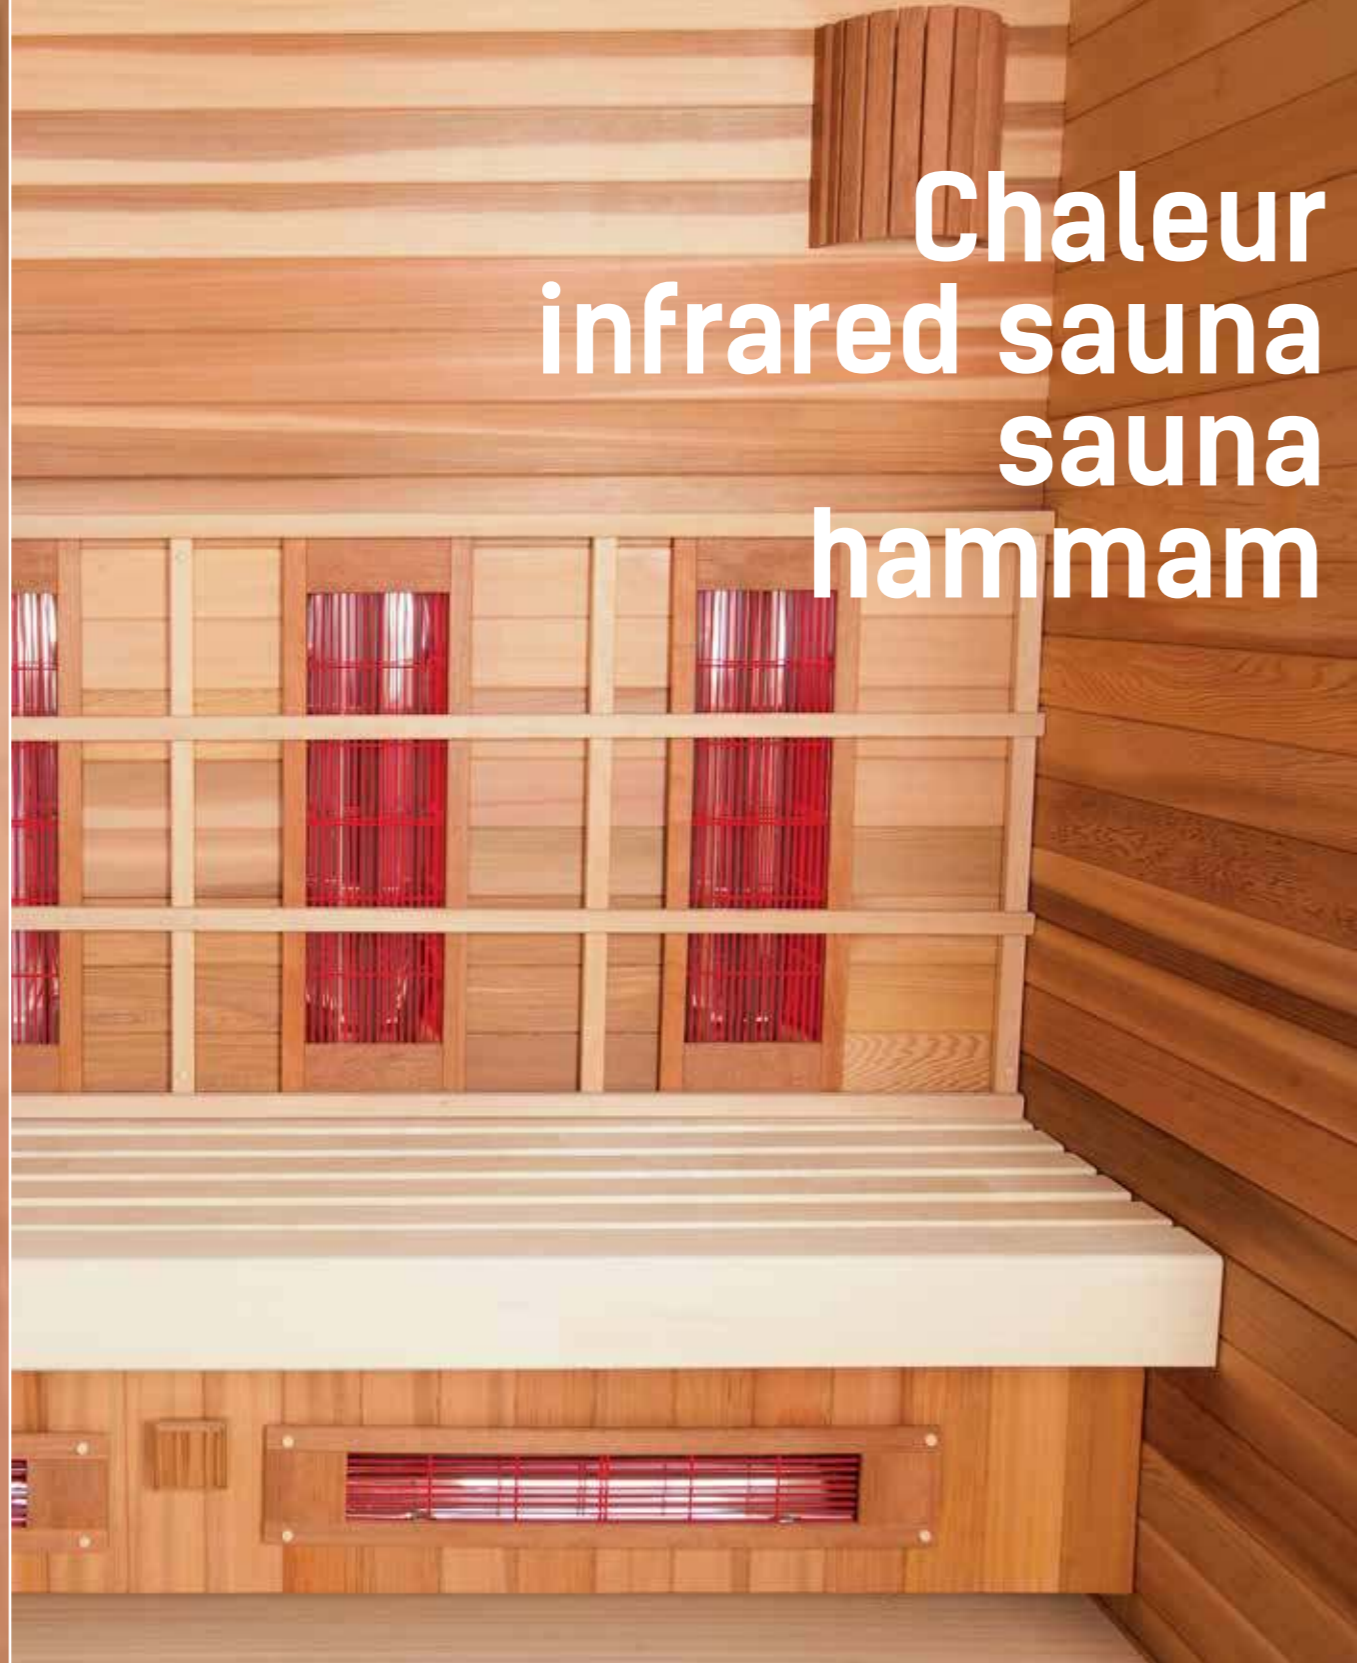

Chaleur infrared sauna sauna hammam