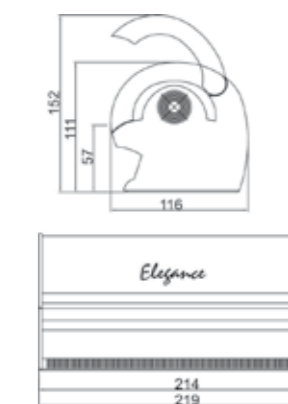

Sunbeds

Sunny Power

- ERS-tubes
- According to 0.3 W/m² legislation
- 12 different RAL-colours possible

Executive

- ERS-tubes
- According to 0.3 W/m² legislation
- Service waggon

Elegance

- ERS-tubes
- According to 0.3 W/m² legislation
- Service waggon