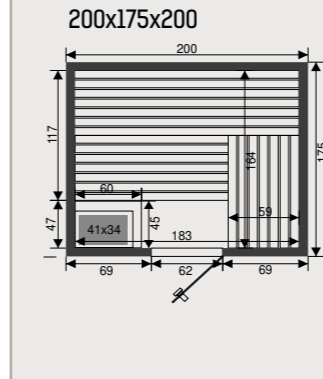

Chaleur sauna

Features

- Inside: Scandinavian pine 11 mm
- Outside: Scandinavian pine 11 mm
- Digital control
- 8 kW sauna oven
- Benches, backrests and oven protection grid in aspen
- Saunalamp
- Headrests, thermometer and saunaset
- Anti slip floor
- Natural stones optionally
- LED light optionally
- Biomat oven optionally
- Infrared heaters optionally