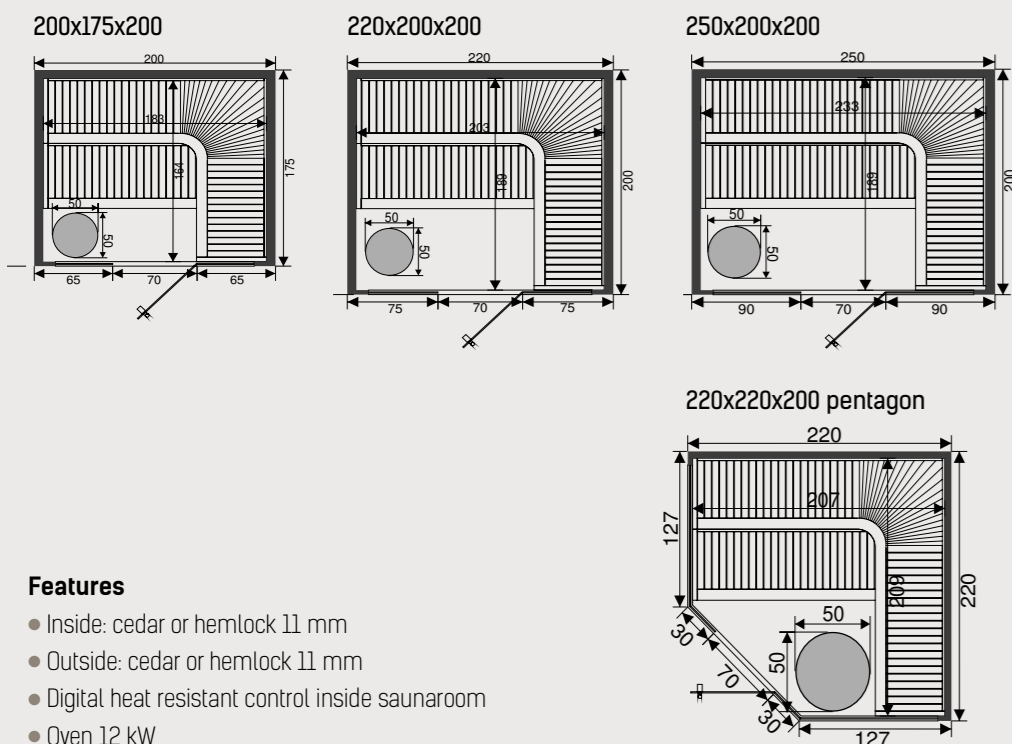

Chaleur de luxe sauna

Features

- Inside: cedar or hemlock 11 mm
- Outside: cedar or hemlock 11 mm
- Digital heat resistant control inside sauneroom
- Oven 12 kW
- Seamless front wall in clear safety glass incl. door and hinges
- LED starry sky: 150 starlights 2 mm, 15 starlights 4 mm, 8 starlights 6 mm incl. remote control
- Natural stone strips back wall: choice of 4 different types
- Speakerset Visatech
- Headrests, thermometer, saunaset