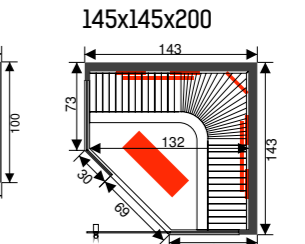

Chaleur de luxe infrared

Features

- Inside: cedar or hemlock 11 mm
- Outside: cedar or hemlock 11 mm
- Alpha dimmable control unit
- Front adjustable heaters
- Seamless front wall in clear safety glass incl. door and hinges
- LED starry sky: 75 startlights 2 mm, 8 startlights 6 mm incl. remote control
- Natural stone strips back wall: choice of 4 different types
- iPod connection and speakers
- Ergonomic backrests