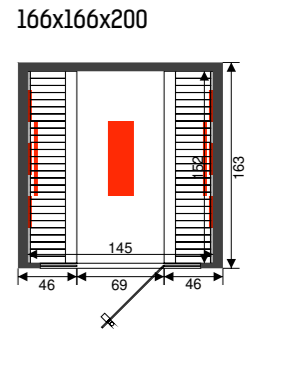

Chaleur de luxe infrared

Features

- Inside: cedar or hemlock 11 mm
- Outside: cedar or hemlock 11 mm
- Alpha dimmable control unit
- Front adjustable heaters
- Seamless front wall in clear safety glass incl. door and hinges
- LED starry sky: 75 startlights 2 mm, 8 startlights 6 mm incl. remote control
- Natural stone strips back wall: choice of 4 different types
- iPod connection and speakers
- Ergonomic backrests