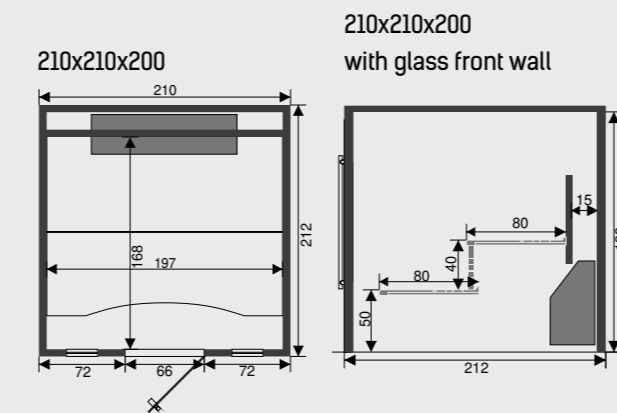

Intens sauna

Features

- Inside: cedar 11 mm
- Outside: MDF in colour by choice with full colour print
- digital heat resistant control inside sauneroom
- 12 kW oven under the bench
- extra wide ergonomic benches in ayous
- LED lights behind backrests
- Glass front optionally
- Salt stones optionally

Esthetique (outdoor)