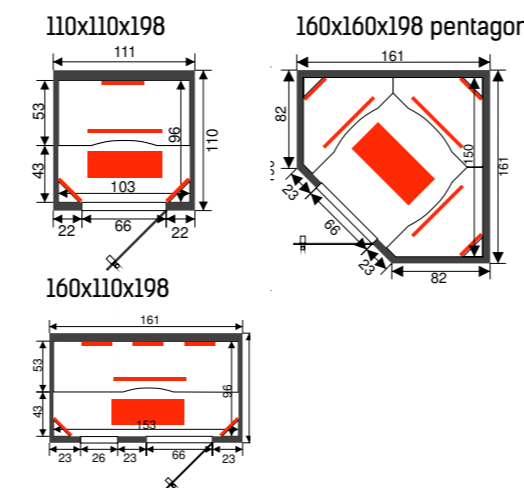

Intens infrared

Features

- Inside: cedar 11 mm
- Outside: MDF in colour by choice with full colour print
- Quartzheaters in high end aluminium casting
- IR Quartz Precision Control
- Led in tube
- iPod connection
- Ergonomic backrest