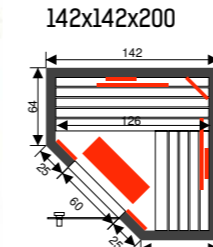

Chaleur infrared

Features

- Inside: Canadian red cedar 11 mm
- Outside: Scandinavian pine 11 mm
- Alpha dimmable control
- Quartz, magnesium or pannel heaters
- Natural stones optionally
- LED light optionally
- Music therapy optionally
- Glazed front optionally