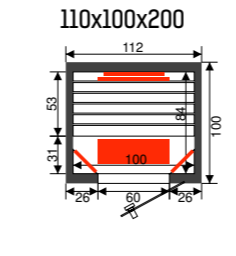

Chaleur infrared

Features

- Inside: Canadian red cedar 11 mm
- Outside: Scandinavian pine 11 mm
- Alpha dimmable control
- Quartz, magnesium or pannel heaters
- Natural stones optionally
- LED light optionally
- Music therapy optionally
- Glazed front optionally