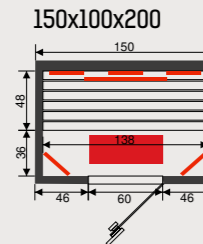

All our apparatuses can be customised. In addition, there is a long options list allowing any sauna, booth or Hammam to be created according to the customer's taste and wishes. The customer can choose from various types of wood: pine, cedar, aspen, hemlock, cambara and over 200 types of veneer. But also a natural stone or salt stone finish. In addition, there are various types of light therapy, music therapy, a wide choice of glass doors, handles, etc. In short, the customer chooses!

Il est également possible de faire adapter tous nos appareils sur mesure. Qui plus est, nous offrons de nombreuses options grâce auxquelles chaque sauna, cabine ou hammam peut être entièrement conçue en fonction des goûts et besoins du client. Le client a le choix entre différentes essences de bois – pin, cèdre, tremble, hemlock, cambara – et plus de 200 sortes de placages. Il peut également opter pour une finition en pierre naturelle ou en cristal de sel. Nous proposons en outre plusieurs variantes de thérapie lumineuse et thérapie musicale, ainsi qu'une large gamme de portes en verre, poignées... Bref, le client a l'embarras du choix!

Infrawave

Features

- Inside: cedar 8 mm
- Outside: cedar 8 mm
- Alpha dimmable control
- Duoheaters
- Floor heating
- Colour therapy LED in wooden frame 25 x 25 incl. remote control
- iPod connection and speakers