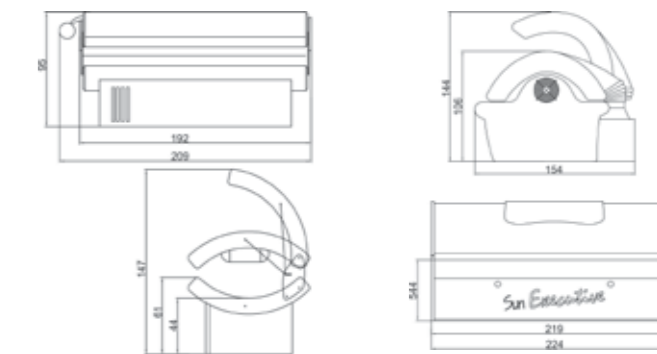

Sunbeds

Sunny Power

- ERS-tubes
- According to 0.3 W/m² legislation
- 12 different RAL-colours possible

Executive

- ERS-tubes
- According to 0.3 W/m² legislation
- Service waggon