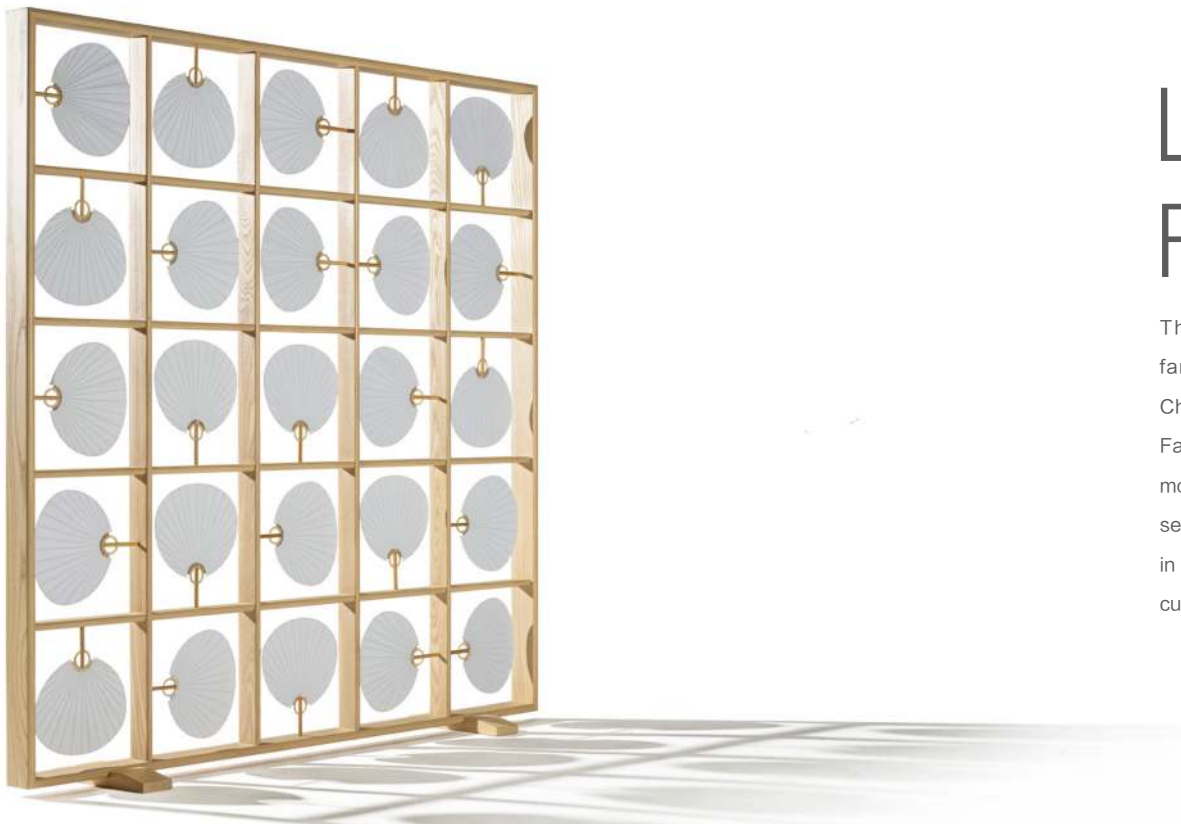

Y502

PHONEIX FAN

With their charming simplicity and graceful shapes, folding fans are imbued with rich symbolic meanings since ancient China, such as those of elegant tastes and status. It is the age-old cultural tradition that has inspired the design of the Phoenix Fan chair. The round-shaped, elegant chair provides you old-fashioned comfort and even a sense of grandeur. Also, from the perspective of the Chinese culture, it embodies the righteous, benign philosophical teachings of Confucianism.

Y504

Solid Wood

625 x 490 x 810h

Y504A

Solid Wood

625 x 490 x 810h

LIGHT FAN

The artistically appealing the moon-shaped fans symbolizes union and happiness in ancient Chinese poetry and calligraphy. The design of Light Fan is precisely based on the traditional esthetics of moon-shaped fans. The spatial partitioning and the semi-transparency of the moon-shaped fans convey, in a faintly discernible way, the emphasis of Oriental cultures on implicit beauty.

Y506-1

Solid wood, paper,
bamboo

1620 x 300 x 1640h

Y506-2

Solid wood, paper,
bamboo

1940 x 300 x 1960h

Flower window integrates the beauty of emptiness and solidity of traditional Chinese lattice window and architecture.

Functioning as a partition, this high-backrest sofa creates for its users a semi-private niche, which is spatially open enough at the same time.

Y606-1

Solid wood, Sponge,
Metal, Fabric

2875 X 1680 X 900h