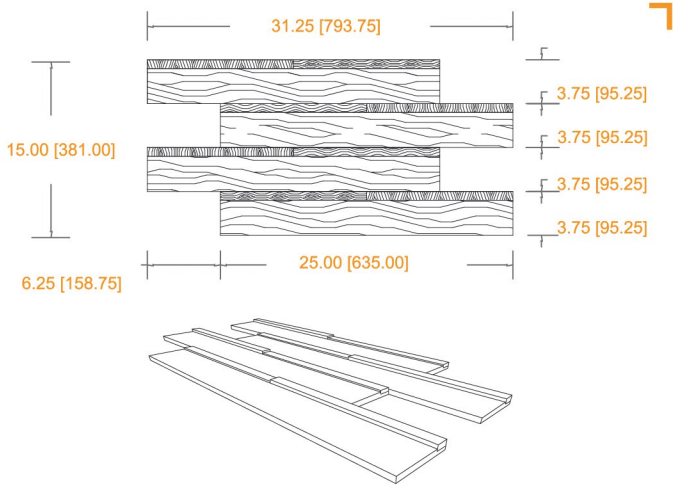

### GENERAL SPECS

Tile Size: 15" x 31 1/4" [381 x 793.75 mm]  
 Approx. Weight: 4.30 Lbs per Tile,  
 28 Lbs per Package [Incl. Box]  
 Thickness: 3/4" [19.05 mm]  
 Coverage: 3.07 sq ft. [0.28 m<sup>2</sup>] Per Tile,  
 18.44 sq ft. [1.71 m<sup>2</sup>] Per Box  
 6 Tiles per Box

### TILE SPECS

- › Collection: Structure
- › Model: Kubik
- › Species: Solid Walnut with Walnut Veneer
- › Finish: 2% Milk

\*Also available in White Oak and other unique Finishes.