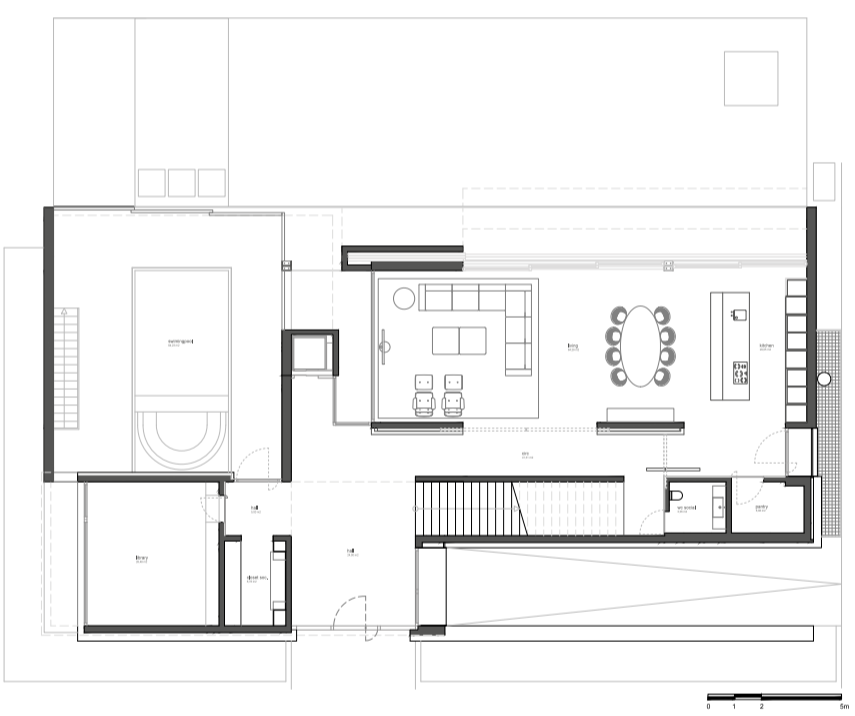

Freedom and unity are the words that best describe the way this family interacts, and our challenge was to create a house to fit that spirit. The whole social area unfolds in a single space, large and continuous, bringing the outside into the house and extending the living room to the garden. The kitchen dilutes on the walnut wood panel walls of the living room and the island emerges as a minimal sculptural element of steel integrated in a block of black belgium marble, in perfect dialogue with the architecture

b3 s | HOUSE IN BEIRA ALTA - PORTUGAL | Equação Relevante + Quattro Arquitectura + bulthaup desenhado (Lisboa)

b3 s

b3 s | HOUSE IN BEIRA ALTA - PORTUGAL | Equação Relevante + Quattro Arquitectura + bulthaupt desenhado (Lisboa)