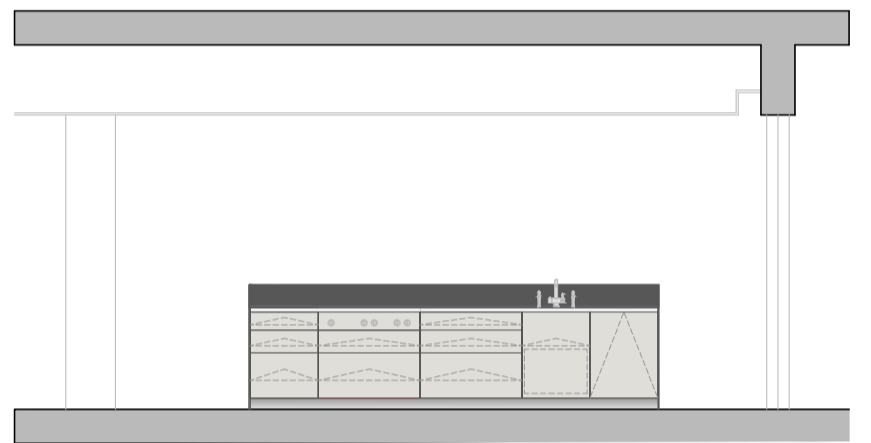

Freedom and unity are the words that best describe the way this family interacts, and our challenge was to create a house to fit that spirit. The whole social area unfolds in a single space, large and continuous, bringing the outside into the house and extending the living room to the garden. The kitchen dilutes on the walnut wood panel walls of the living room and the island emerges as a minimal sculptural element of steel integrated in a block of black belgium marble, in perfect dialogue with the architecture

b3 s | HOUSE IN BEIRA ALTA - PORTUGAL | Equação Relevante + Quattro Arquitectura + bulthaup desenhado (Lisboa)

b3 s

b3 s | HOUSE IN BEIRA ALTA - PORTUGAL | Equação Relevante + Quattro Arquitectura + bulthaupt desenhado (Lisboa)