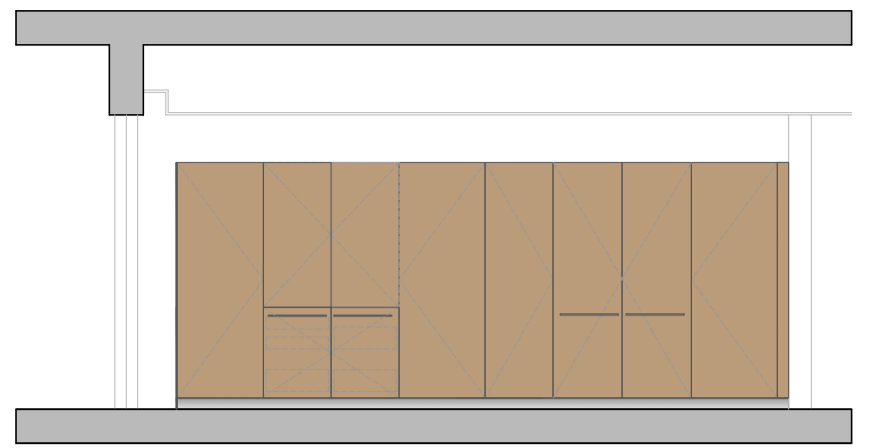

Freedom and unity are the words that best describe the way this family interacts, and our challenge was to create a house to fit that spirit. The whole social area unfolds in a single space, large and continuous, bringing the outside into the house and extending the living room to the garden. The kitchen dilutes on the walnut wood panel walls of the living room and the island emerges as a minimal sculptural element of steel integrated in a block of black belgium marble, in perfect dialogue with the architecture

b3 s | HOUSE IN BEIRA ALTA - PORTUGAL | Equação Relevante + Quattro Arquitectura + bulthaup desenhado (Lisboa)

b3 s

b3 s | HOUSE IN BEIRA ALTA - PORTUGAL | Equação Relevante + Quattro Arquitectura + bulthaupt desenhado (Lisboa)