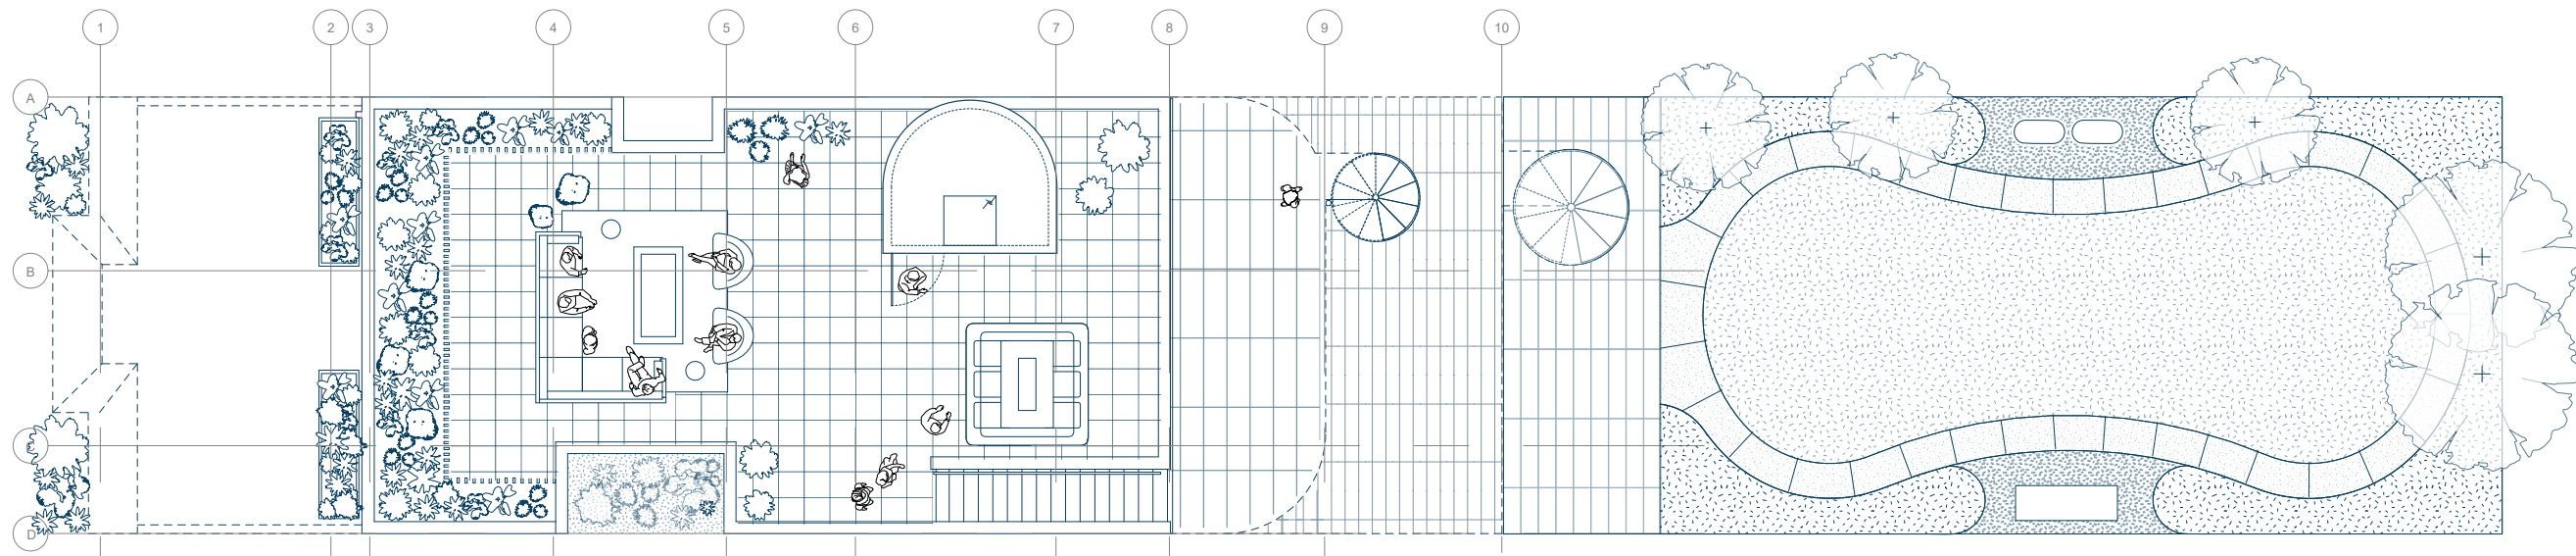

SCALE: 1/8" = 1'-0"

A graphic scale bar is shown below the text, with markings at 0, 1, 2, 4, 6, 8, and 12 feet. To the right of the scale bar is a north arrow pointing upwards, labeled with the letter 'N'.

SCALE: 1/8" = 1'-0"

SCALE: 3/32" = 1'-0"