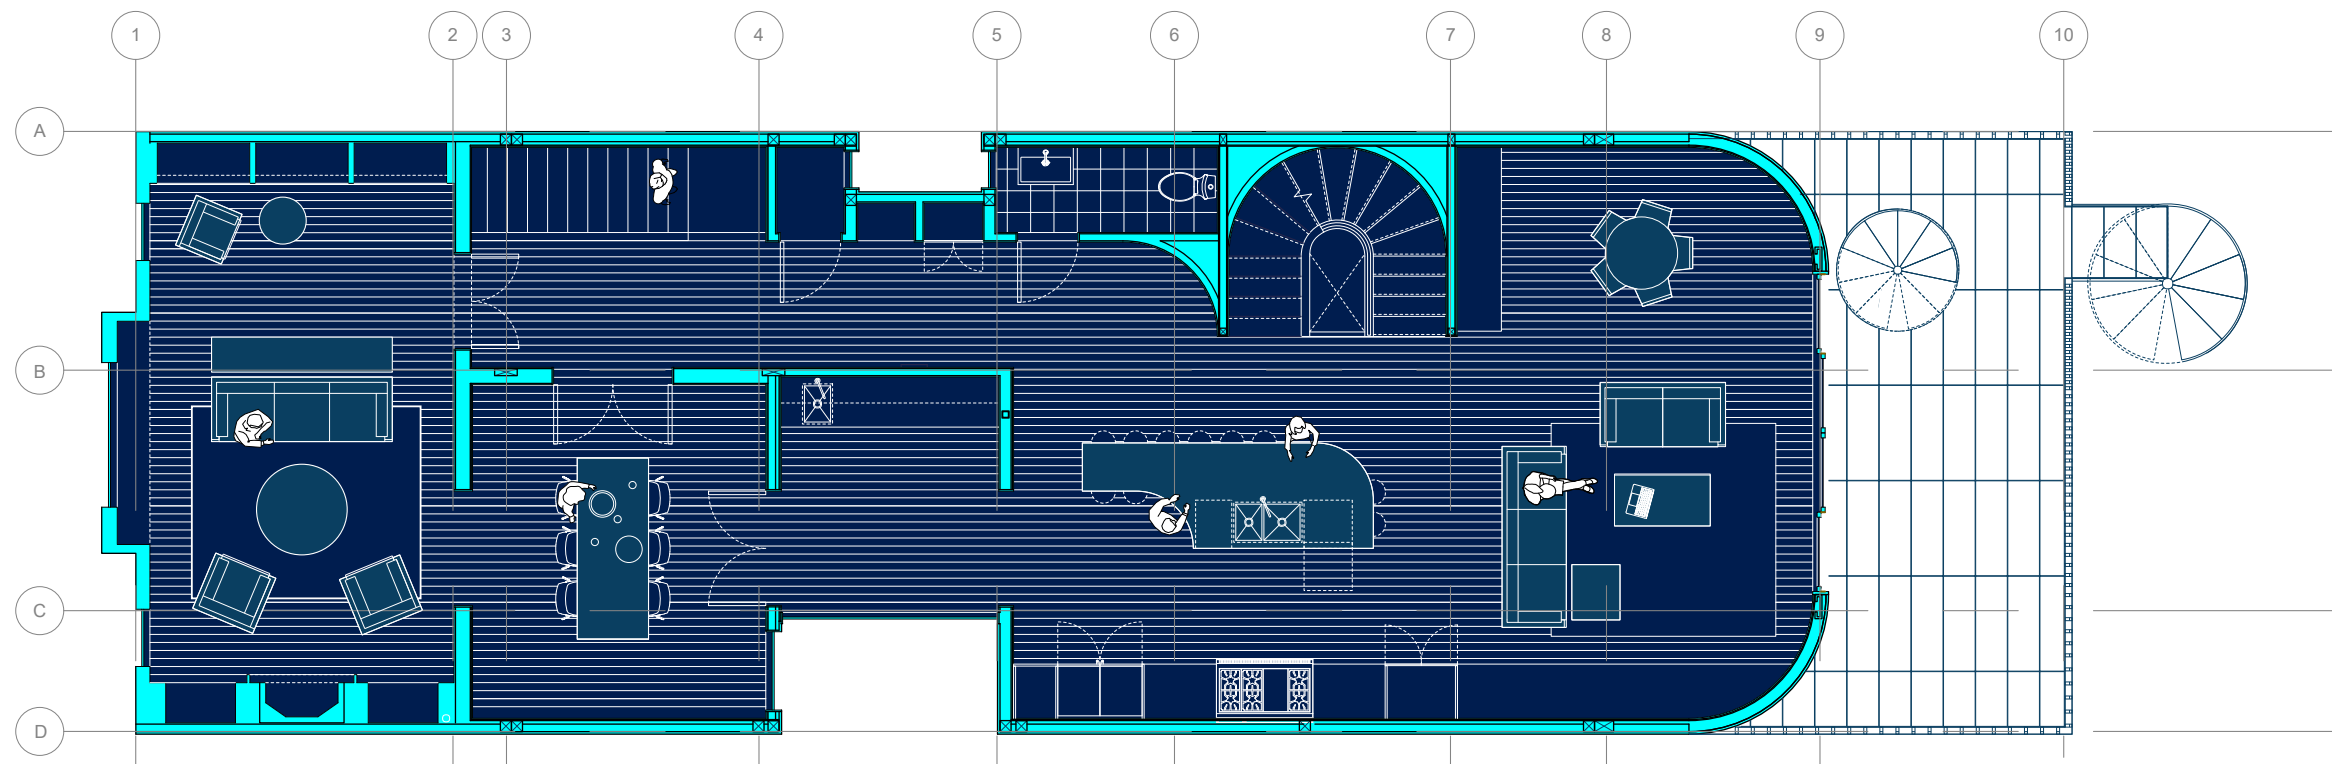

SCALE: 1/8" = 1'-0"

A graphic scale bar is shown below the text, with markings at 0, 1, 2, 4, 6, 8, and 12 feet. To the right of the scale bar is a north arrow pointing upwards, labeled with the letter 'N'.

SCALE: 1/8" = 1'-0"

SCALE: 3/32" = 1'-0"