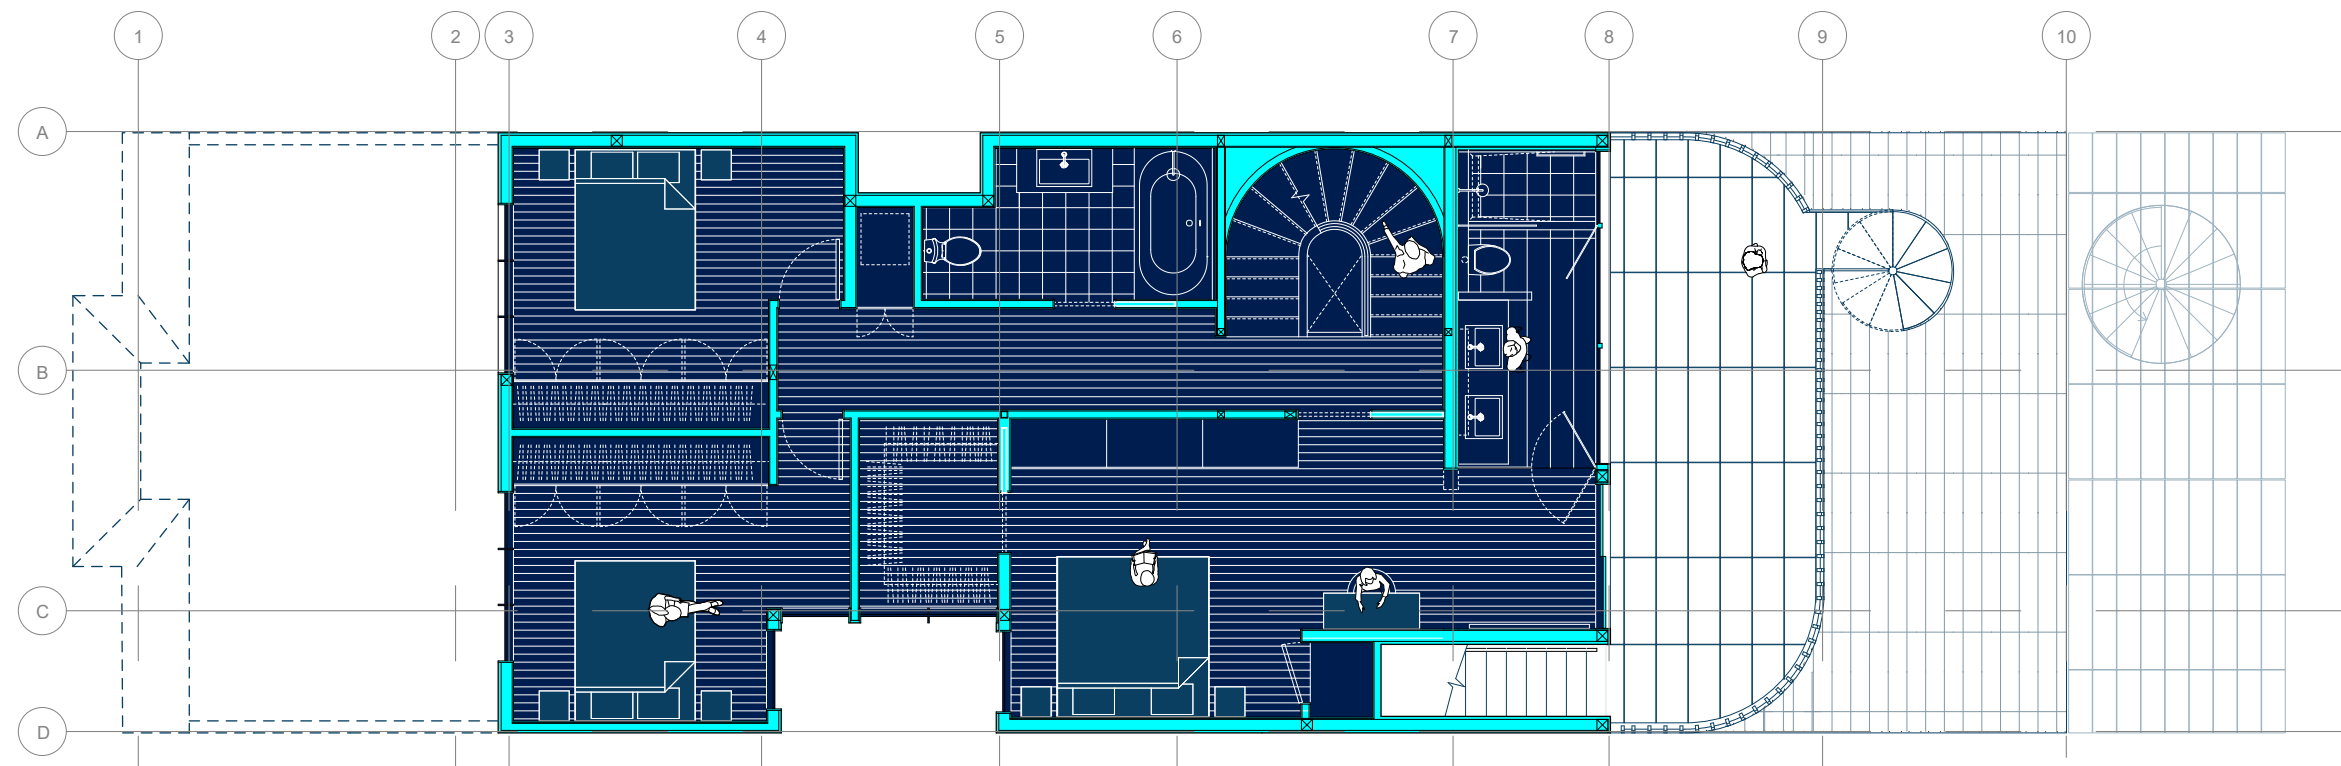

SCALE: 1/8" = 1'-0"

A graphic scale bar is shown below the text, with markings at 0, 1, 2, 4, 6, 8, and 12 feet. To the right of the scale bar is a north arrow pointing upwards, labeled with the letter 'N'.

SCALE: 1/8" = 1'-0"

SCALE: 3/32" = 1'-0"