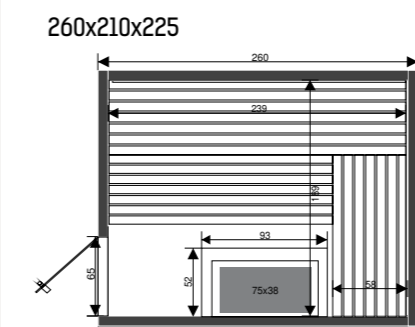

Esthetique (outdoor)

Features

- Inside: hemlock 11 mm
- Outside: untreated cedar 15 mm
- Digital heat resistant control inside sauneroom
- Sauna oven 15 kW
- Wooden door, extra insulated walls and roof
- Colour therapy: LED in tubes behind the back supports
- EPDM foil on the roof
- Benches, backrests and oven protection grid in hemlock
- Saunalamp
- Headrests, thermometer and saunaset
- Anti slip floor
- Natural stones optionally
- Biomat oven optionally