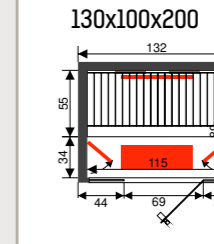

Chaleur de luxe infrared

Features

- Inside: cedar or hemlock 11 mm
- Outside: cedar or hemlock 11 mm
- Alpha dimmable control unit
- Front adjustable heaters
- Seamless front wall in clear safety glass incl. door and hinges
- LED starry sky: 75 startlights 2 mm, 8 startlights 6 mm incl. remote control
- Natural stone strips back wall: choice of 4 different types
- iPod connection and speakers
- Ergonomic backrests