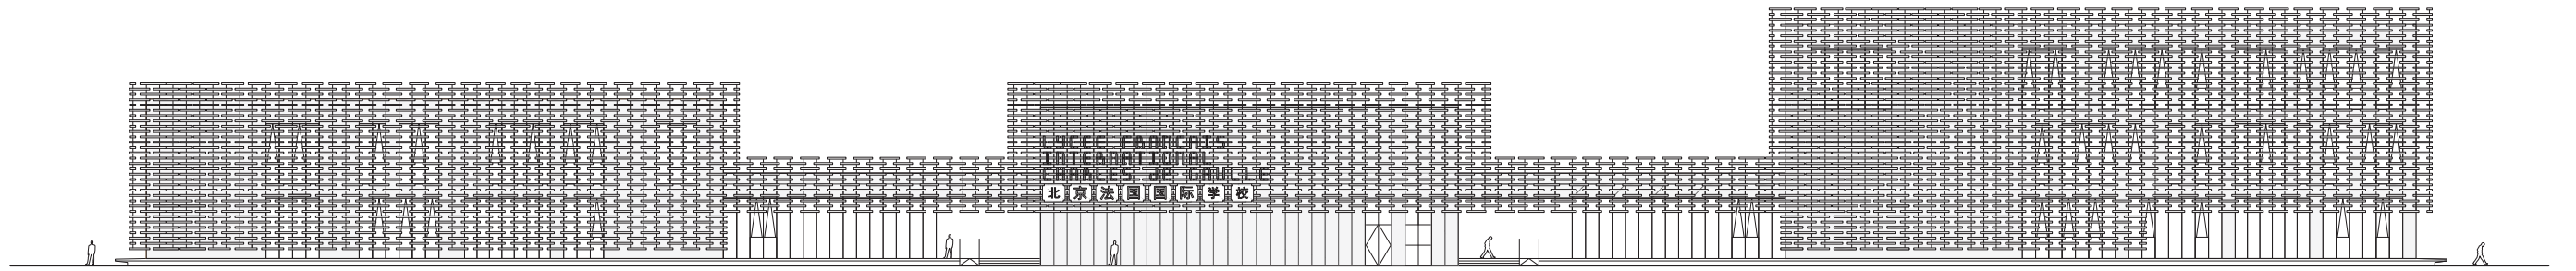

INTERNATIONAL FRENCH SCHOOL OF BEIJING
MAIN ENTRY AND WEST ELEVATIONS

0 1 5 10
SCALE 1:500

J JACQUES
F FERRIER
A ARCHITECTURE