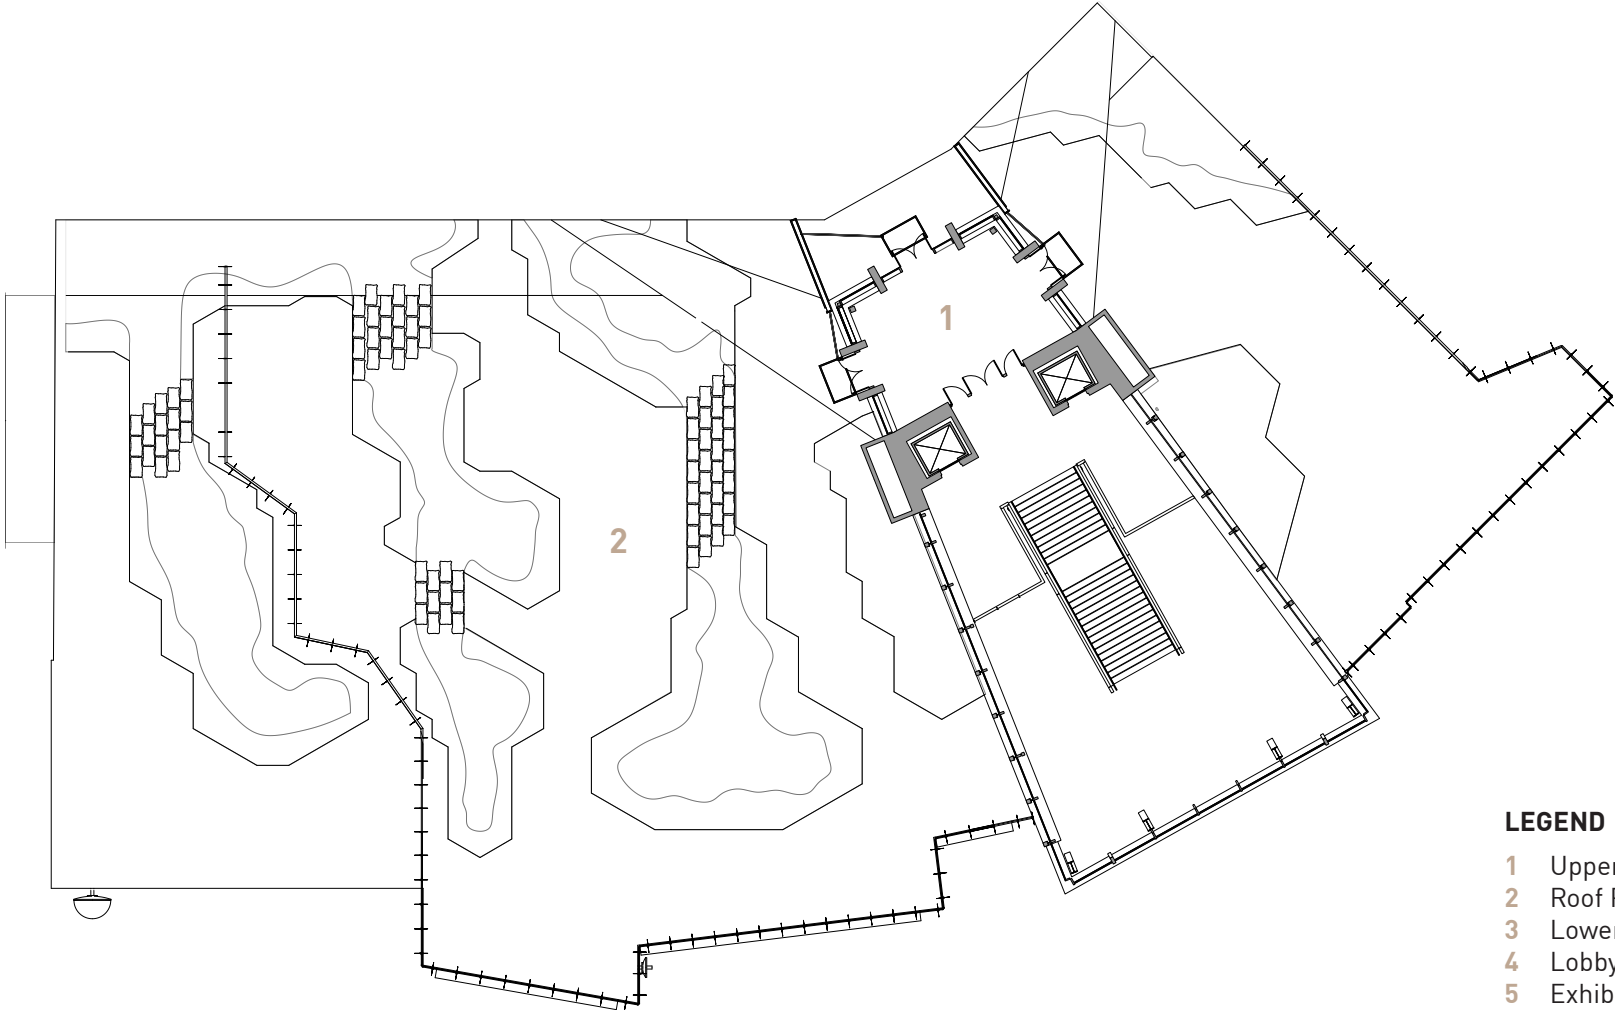

# PLAZA LEVEL

### LEGEND

- 1 Upper Entry
- 2 Roof Plaza
- 3 Lower Entry
- 4 Lobby
- 5 Exhibit
- 6 Retail
- 7 Dining
- 8 Kitchen
- 9 Admin
- 10 Mechanical
- 11 Shelter

Scale: 1/32" = 1'-0"

NORTH