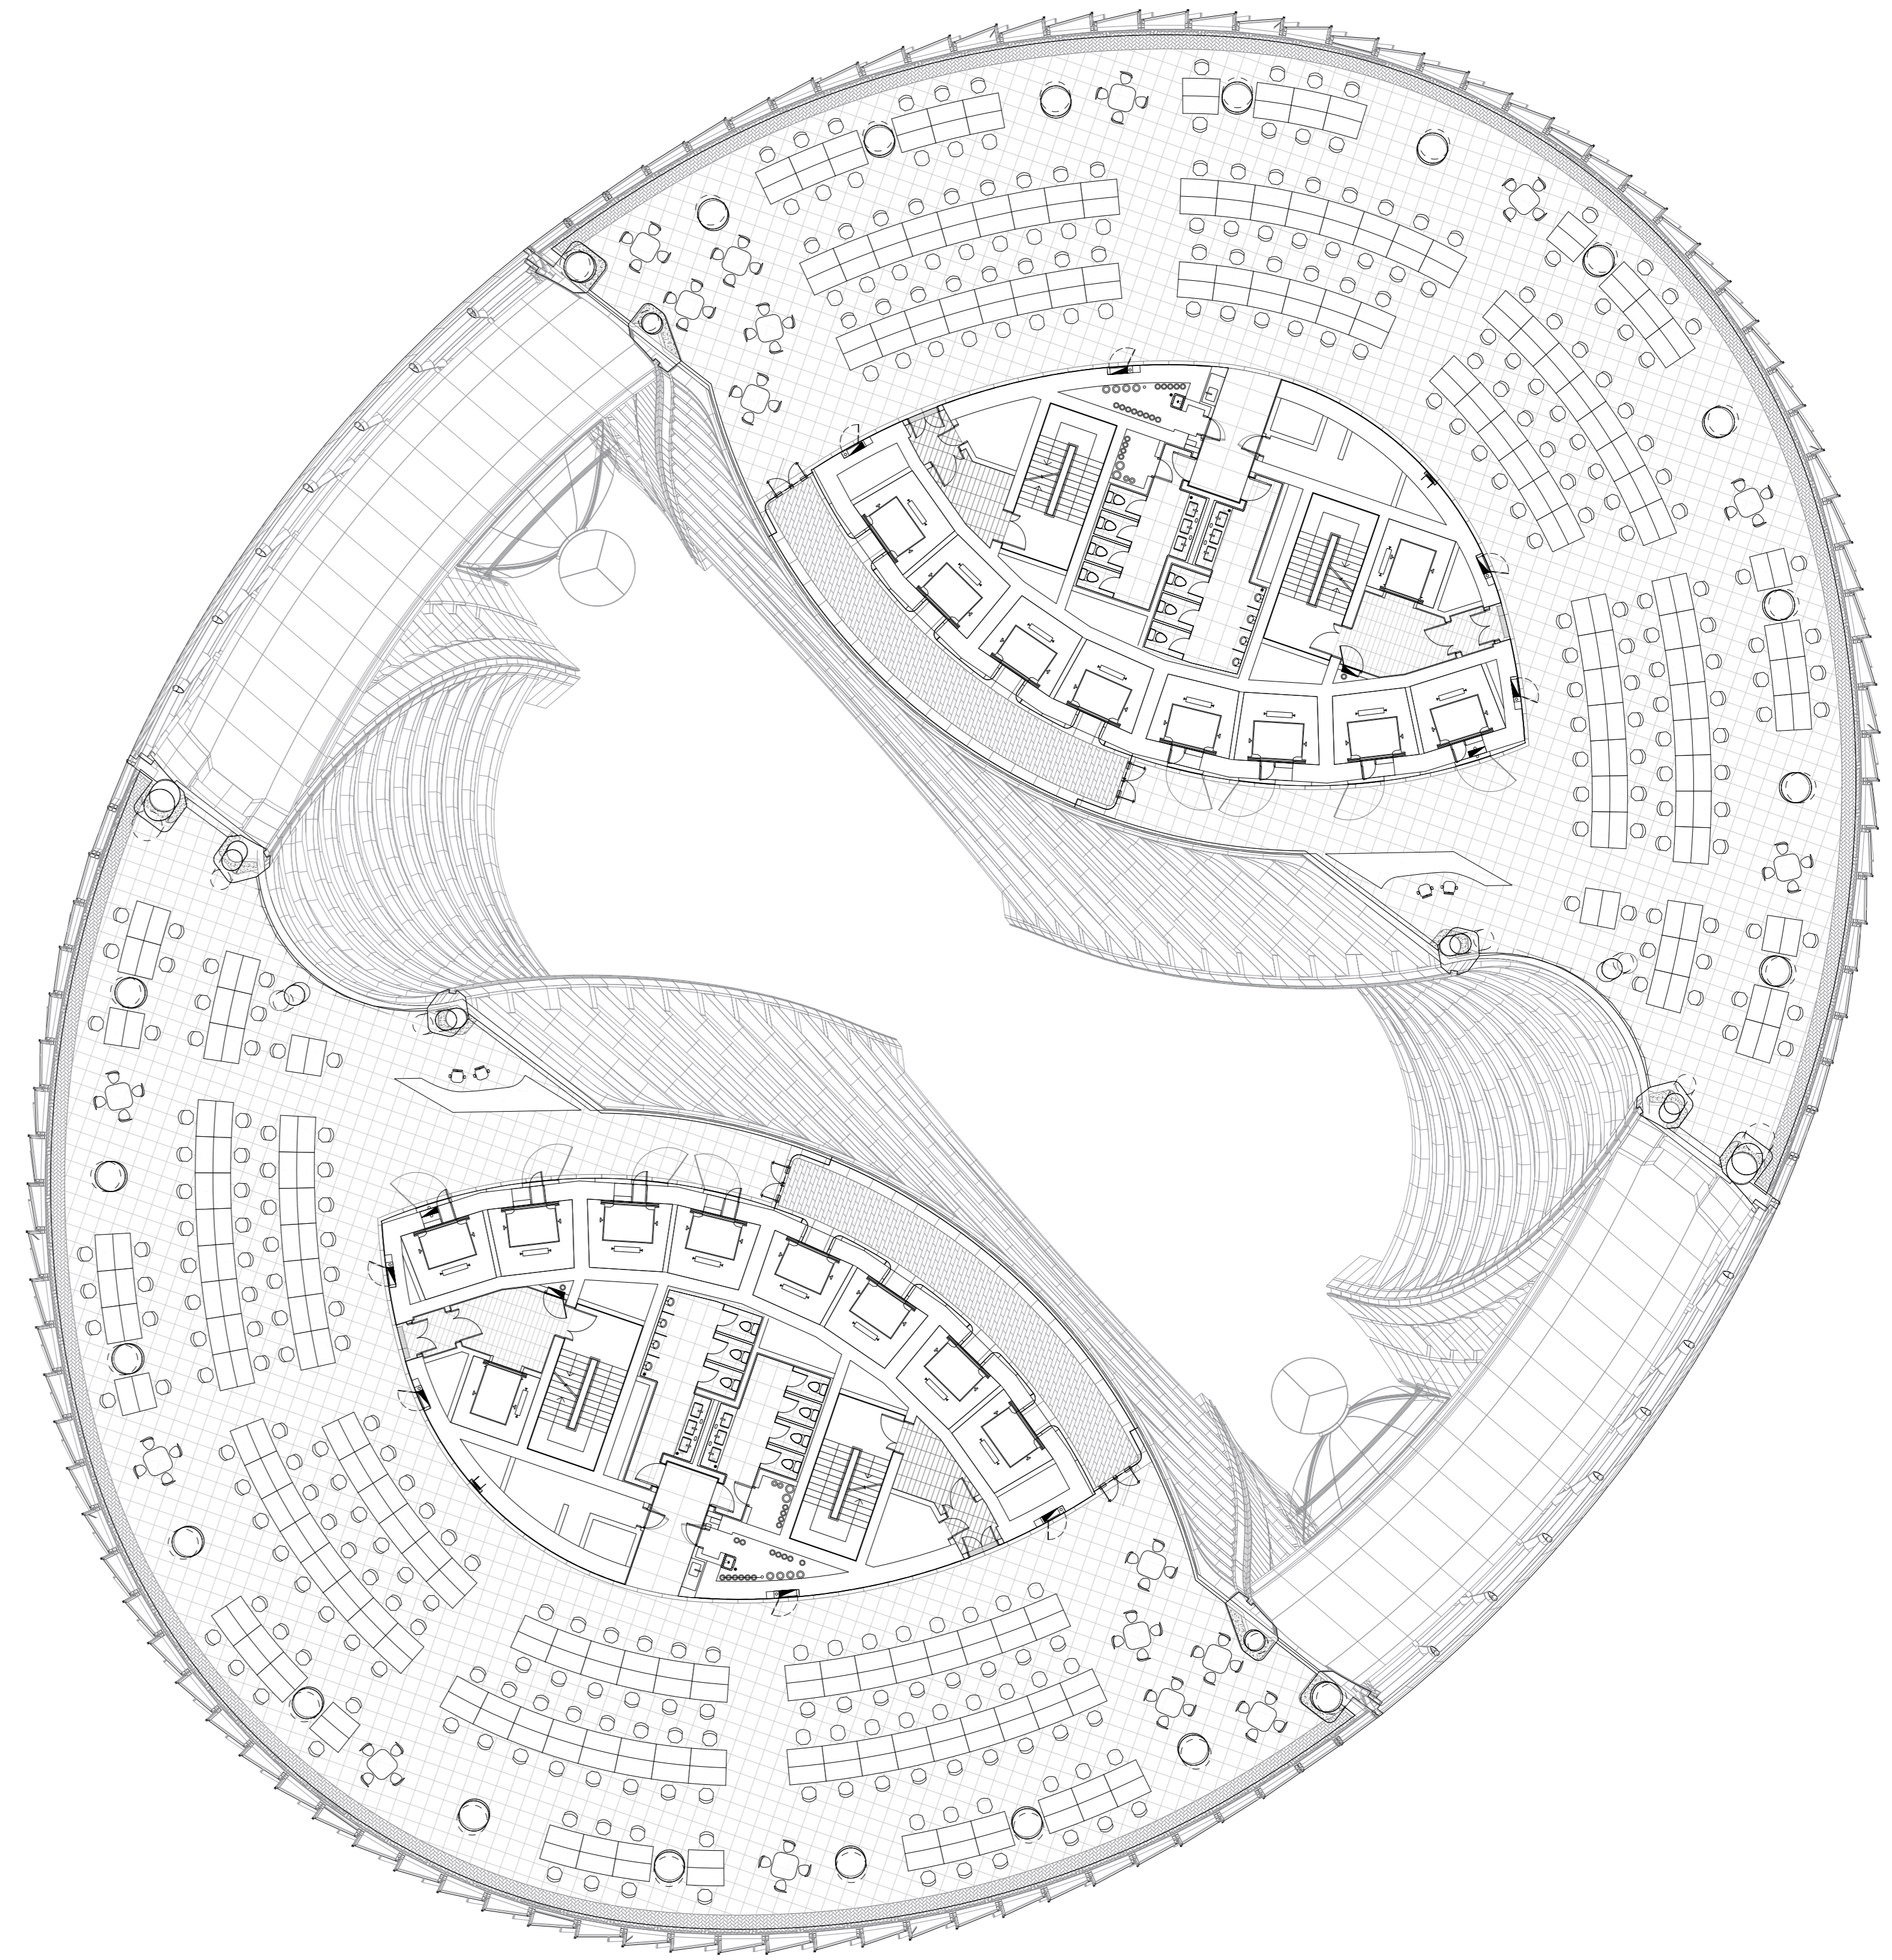

MUTIPLE-UNIT PLAN

OPEN PLAN

F15 TYPICAL OFFICE LAYOUT

ZAHA HADID ARCHITECTS
LEEZA SOHO