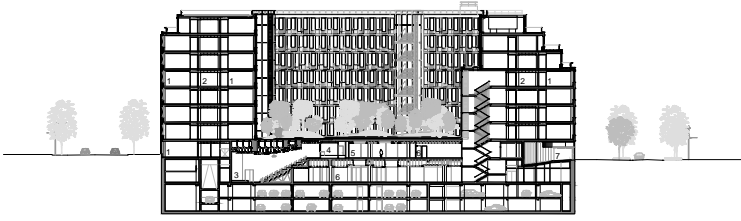

- 1 OFFICES
- 2 REUNION ROOM
- 3 AUDITORIUM
- 4 CONTROL ROOM
- 5 FOYER
- 6 RESTAURANT
- 7 PARKING ENTRANCE

DFA | DIETMAR FEICHTINGER ARCHITECTES - AUBERVILLIERS - VEOLIA HEADQUARTERS - SECTION B-B

- 1 OFFICES
- 2 REUNION ROOM
- 3 AUDITORIUM
- 4 CONTROL ROOM
- 5 FOYER
- 6 RESTAURANT
- 7 PARKING ENTRANCE